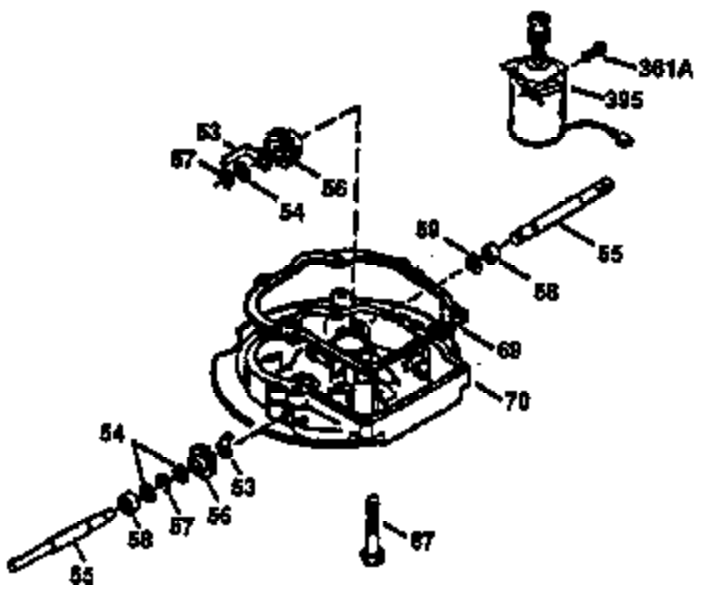

ILLUSTRATION SHOWS TYPICAL PARTS ONLY. ORDER BY PART NUMBER. PARTS NOT LISTED ARE SUPPLIED BY OEM.

Ref #	Part Number	Qty	Description
19	31361	1	Extension Spring
69	35261	1	* Mounting Flange Gasket
70	30571B	1	Mounting Flange (Incl.72 thru 83,311 & 312)
90	611112	1	Flywheel
182	6201	2	Screw, 1/4-28 x 7/8"
185	31384A	1	Intake Pipe (Incl. 224)
186	32653	1	Governor Link
216	33086	1	R.P.M. Adjusting Lever
223	650451	2	Screw, 1/4-20 x 1"
245	34340	1	Air Cleaner Filter
250	34341B	1	Air Cleaner Cover
275	35708	1	Muffler (Incl. 277)
277	650795	2	Screw, 1/4-20 x 2-1/4"