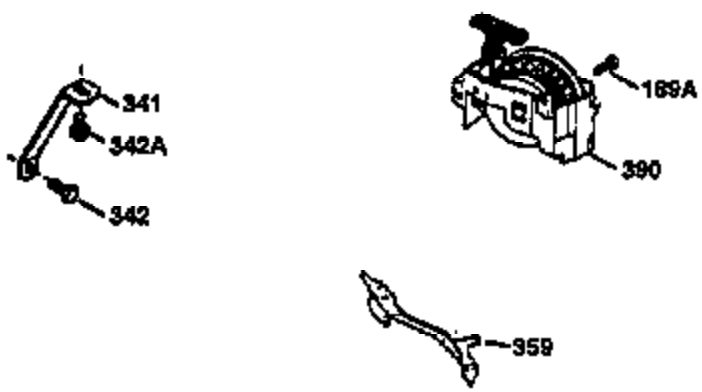

ILLUSTRATION SHOWS TYPICAL PARTS ONLY, ORDER BY PART NUMBER. PARTS NOT LISTED ARE SUPPLIED BY OEM.

Ref #	Part Number	Qty	Description
239	34338	1	* Air Cleaner Gasket
243	650806	2	Screw, 10-32 x 5/8"
245	34340	1	Air Cleaner Filter
250	34341B	1	Air Cleaner Cover
260	35491	1	Blower Housing
287	650926	2	Screw, 8-32 x 21/64"
300	35586	1	Fuel Tank (Incl. 292 & 301)
301	35355	1	Fuel Cap
370	36260	1	Primer Decal
390	590686	1	Rewind Starter