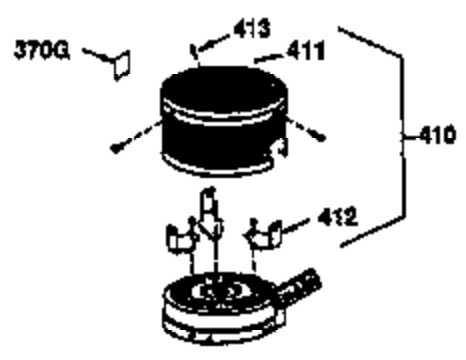

ILLUSTRATION SHOWS TYPICAL PARTS ONLY. ORDER BY PART NUMBER. PARTS NOT LISTED ARE SUPPLIED BY OEM.

Ref #	Part Number	Qty	Description
19	31361	1	Extension Spring
69	35261	1	* Mounting Flange Gasket
70	30571C	1	Mounting Flange (Incl.72 thru 83,311)
90	611112	1	Flywheel
182	6201	2	Screw, 1/4-28 x 7/8"
185	31384A	1	Intake Pipe (Incl. 224)
186	32653	1	Governor Link
216	33086	1	R.P.M. Adjusting Lever
223	650451	2	Screw, 1/4-20 x 1"
238	650806	2	Screw, 10-32 x 5/8"
245	34340	1	Air Cleaner Filter
250	34341B	1	Air Cleaner Cover
275	35708	1	Muffler (Incl. 277)
277	650795	2	Screw, 1/4-20 x 2-1/4"
900	0		Replacement Engine NONE
900	0	1	Replacement S/B 750699A, order from 7 1-999