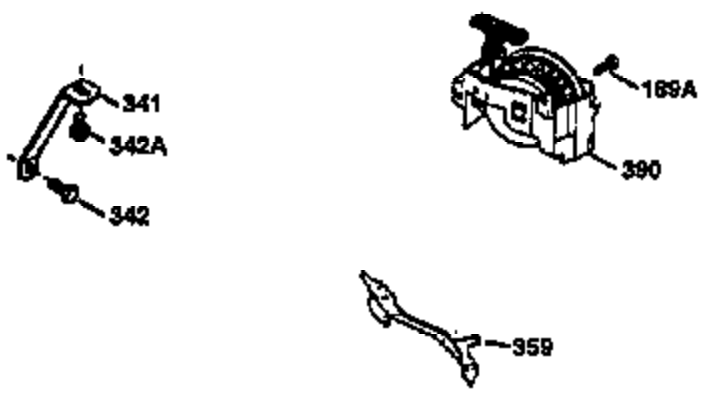

ILLUSTRATION SHOWS TYPICAL PARTS ONLY, ORDER BY PART NUMBER. PARTS NOT LISTED ARE SUPPLIED BY OEM.

Engine Parts List #2

Ref #	Part Number	Qty	Description
238	650806	2	Screw, 10-32 x 5/8"
239	34338	1	* Air Cleaner Gasket
245	34340	1	Air Cleaner Filter
250	34341B	1	Air Cleaner Cover
260	35491	1	Blower Housing
287	650926	2	Screw, 8-32 x 21/64"
300	35586	1	Fuel Tank (Incl. 292 & 301)
301	36246	1	Fuel Cap
390	590694	1	Rewind Starter (NOTE: This engine could have been built with 590737 starter).
900	0		Replacement Engine NONE
900	0	1	Replacement S/B 750699A, order from 7 1-999