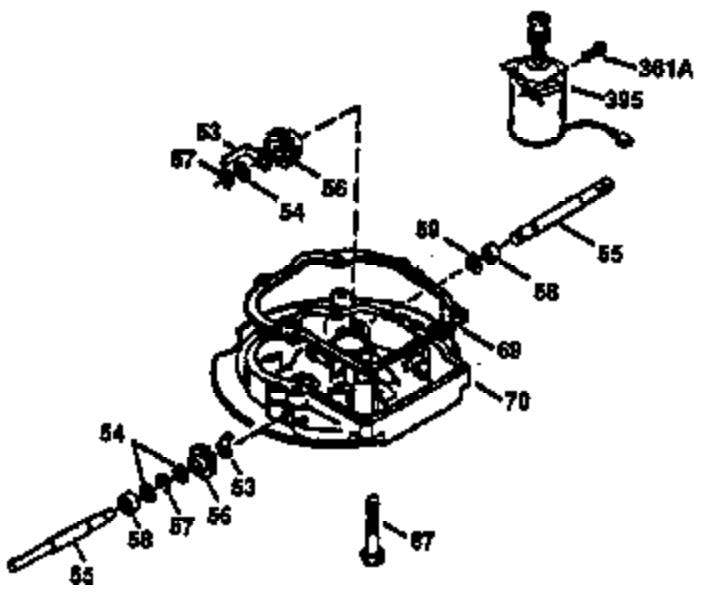

ILLUSTRATION SHOWS TYPICAL PARTS ONLY. ORDER BY PART NUMBER. PARTS NOT LISTED ARE SUPPLIED BY OEM.

Ref #	Part Number	Qty	Description
19	31361	1	Extension Spring
69	35261	1	* Mounting Flange Gasket
70	30571C	1	Mounting Flange (Incl.72 thru 83,311)
90	611112	1	Flywheel
182	6201	2	Screw, 1/4-28 x 7/8"
185	31384A	1	Intake Pipe (Incl. 224)
186	32653	1	Governor Link
216	33086	1	R.P.M. Adjusting Lever
223	650451	2	Screw, 1/4-20 x 1"
238	650806	2	Screw, 10-32 x 5/8"
245	34340	1	Air Cleaner Filter
250	34341B	1	Air Cleaner Cover
275	35708	1	Muffler (Incl. 277)
277	650795	2	Screw, 1/4-20 x 2-1/4"
900	0		Replacement Engine NONE
900	0	1	Replacement S/B 750699A, order from 7 1-999