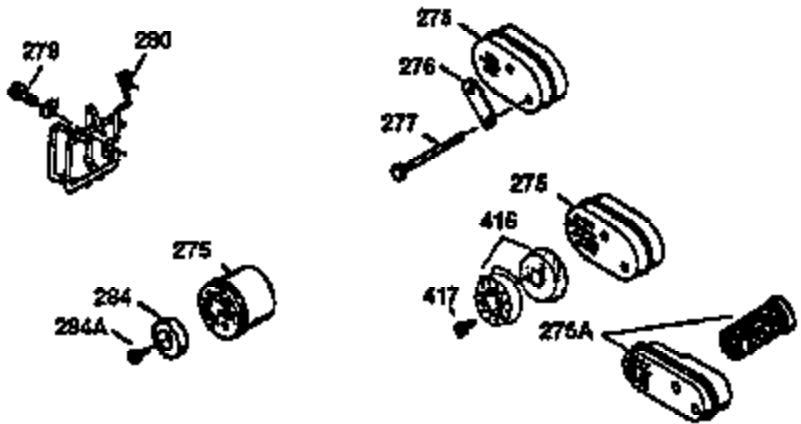

ILLUSTRATION SHOWS TYPICAL PARTS ONLY. ORDER BY PART NUMBER. PARTS NOT LISTED ARE SUPPLIED BY OEM.

Ref #	Part Number	Qty	Description
19	31361	1	Extension Spring
69	35261	1	* Mounting Flange Gasket
70	30571C	1	Mounting Flange (Incl.72 thru 83,311)
90	611112	1	Flywheel
182	6201	2	Screw, 1/4-28 x 7/8"
185	31384A	1	Intake Pipe (Incl. 224)
186	32653	1	Governor Link
216	33086	1	R.P.M. Adjusting Lever
223	650451	2	Screw, 1/4-20 x 1"
238	650806	2	Screw, 10-32 x 5/8"
245	34340	1	Air Cleaner Filter
250	34341B	1	Air Cleaner Cover
275	35708	1	Muffler (Incl. 277)
277	650795	2	Screw, 1/4-20 x 2-1/4"
900	0		Replacement Engine NONE
900	0	1	Replacement S/B 750699A, order from 7 1-999