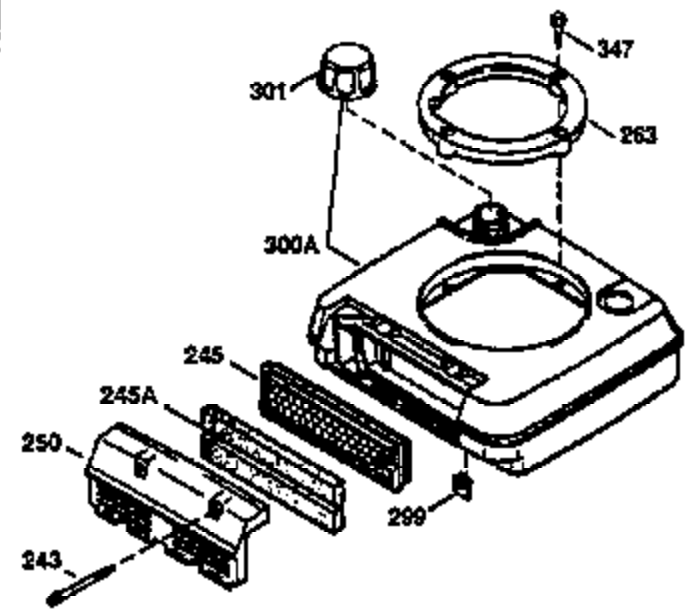

ILLUSTRATION SHOWS TYPICAL PARTS ONLY, ORDER BY PART NUMBER. PARTS NOT LISTED ARE SUPPLIED BY OEM.

Engine Parts List #2

Ref #	Part Number	Qty	Description
238	650806	2	Screw, 10-32 x 5/8"
239	34338	1	* Air Cleaner Gasket
245	34340	1	Air Cleaner Filter
250	34341B	1	Air Cleaner Cover
260	35491	1	Blower Housing
287	650926	2	Screw, 8-32 x 21/64"
300	35586	1	Fuel Tank (Incl. 292 & 301)
301	36246	1	Fuel Cap
390	590694	1	Rewind Starter (NOTE: This engine could have been built with 590737 starter).
900	0		Replacement Engine NONE
900	0	1	Replacement S/B 750699A, order from 7 1-999