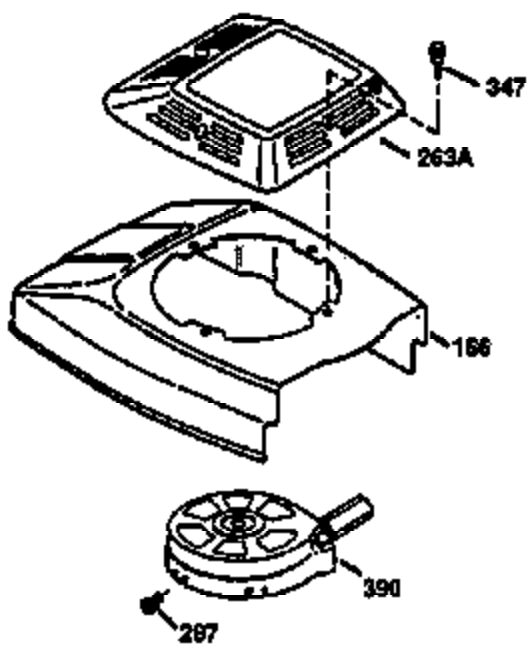

ILLUSTRATION SHOWS TYPICAL PARTS ONLY, ORDER BY PART NUMBER. PARTS NOT LISTED ARE SUPPLIED BY OEM.

Engine Parts List #2

Ref #	Part Number	Qty	Description
238	650806	2	Screw, 10-32 x 5/8"
239	34338	1	* Air Cleaner Gasket
245	34340	1	Air Cleaner Filter
250	34341B	1	Air Cleaner Cover
260	35491	1	Blower Housing
287	650926	2	Screw, 8-32 x 21/64"
300	35586	1	Fuel Tank (Incl. 292 & 301)
301	36246	1	Fuel Cap
390	590694	1	Rewind Starter (NOTE: This engine could have been built with 590737 starter).
900	0		Replacement Engine NONE
900	0	1	Replacement S/B 750699A, order from 7 1-999