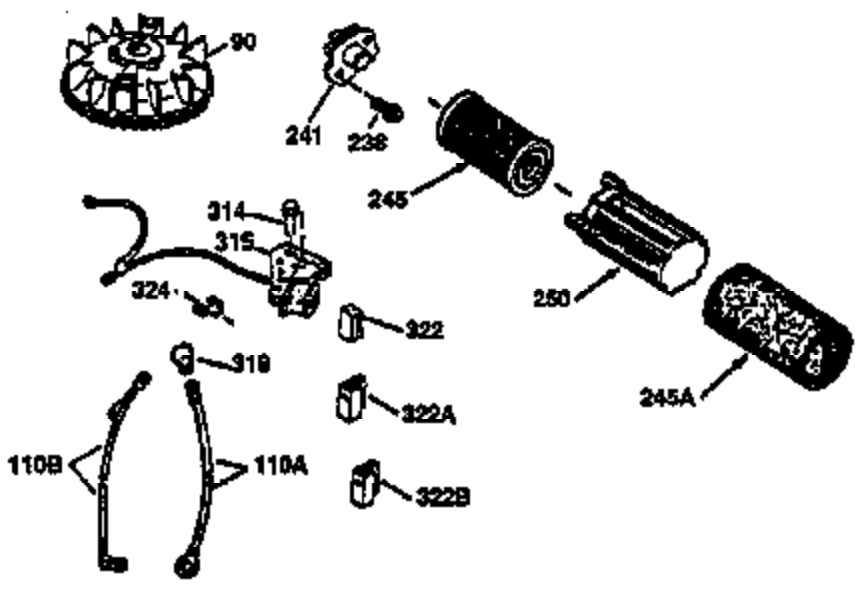

ILLUSTRATION SHOWS TYPICAL PARTS ONLY. ORDER BY PART NUMBER. PARTS NOT LISTED ARE SUPPLIED BY OEM.

Ref #	Part Number	Qty	Description
19	31361	1	Extension Spring
69	35261	1	* Mounting Flange Gasket
70	30571C	1	Mounting Flange (Incl.72 thru 83,311)
90	611112	1	Flywheel
182	6201	2	Screw, 1/4-28 x 7/8"
185	31384A	1	Intake Pipe (Incl. 224)
186	32653	1	Governor Link
216	33086	1	R.P.M. Adjusting Lever
223	650451	2	Screw, 1/4-20 x 1"
238	650806	2	Screw, 10-32 x 5/8"
245	34340	1	Air Cleaner Filter
250	34341B	1	Air Cleaner Cover
275	35708	1	Muffler (Incl. 277)
277	650795	2	Screw, 1/4-20 x 2-1/4"
900	0		Replacement Engine NONE
900	0	1	Replacement S/B 750699A, order from 7 1-999