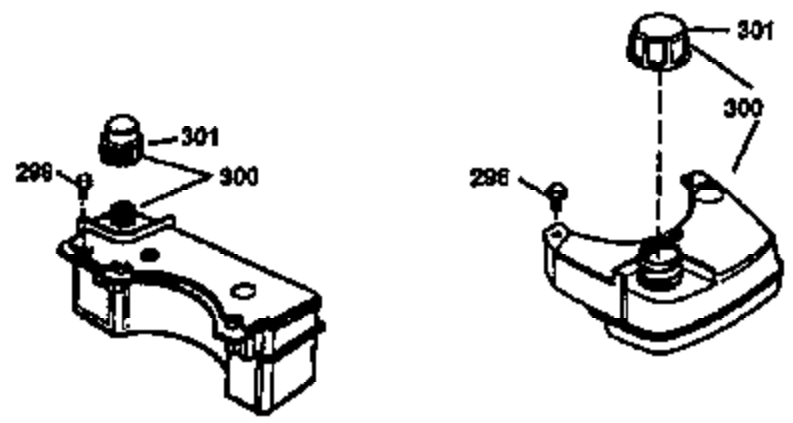

ILLUSTRATION SHOWS TYPICAL PARTS ONLY, ORDER BY PART NUMBER. PARTS NOT LISTED ARE SUPPLIED BY OEM.

Engine Parts List #2

Ref #	Part Number	Qty	Description
238	650806	2	Screw, 10-32 x 5/8"
239	34338	1	* Air Cleaner Gasket
245	34340	1	Air Cleaner Filter
250	34341B	1	Air Cleaner Cover
260	35491	1	Blower Housing
287	650926	2	Screw, 8-32 x 21/64"
300	35586	1	Fuel Tank (Incl. 292 & 301)
301	36246	1	Fuel Cap
390	590694	1	Rewind Starter (NOTE: This engine could have been built with 590737 starter).
900	0		Replacement Engine NONE
900	0	1	Replacement S/B 750699A, order from 7 1-999