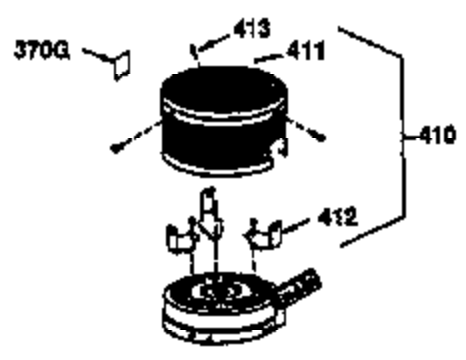

ILLUSTRATION SHOWS TYPICAL PARTS ONLY. ORDER BY PART NUMBER. PARTS NOT LISTED ARE SUPPLIED BY OEM.

Ref #	Part Number	Qty	Description
19	31361	1	Extension Spring
69	35261	1	* Mounting Flange Gasket
70	30571B	1	Mounting Flange (Incl.72 thru 83,311 & 312)
90	611112	1	Flywheel
182	6201	2	Screw, 1/4-28 x 7/8"
185	31384A	1	Intake Pipe (Incl. 224)
186	34337	1	Governor Link
200	33131A	1	Control Bracket (Incl. 202 thru 206)
209	30200	2	Screw, 10-24 x 9/16"
223	650451	2	Screw, 1/4-20 x 1"
245	35604	1	Air Cleaner Filter
245A	35605	1	Air Cleaner Filter
250	36213	1	Air Cleaner Cover
275	35603	1	Muffler (Incl. 277)
276	33753	1	Locking Plate
277	650795	2	Screw, 1/4-20 x 2-1/4"