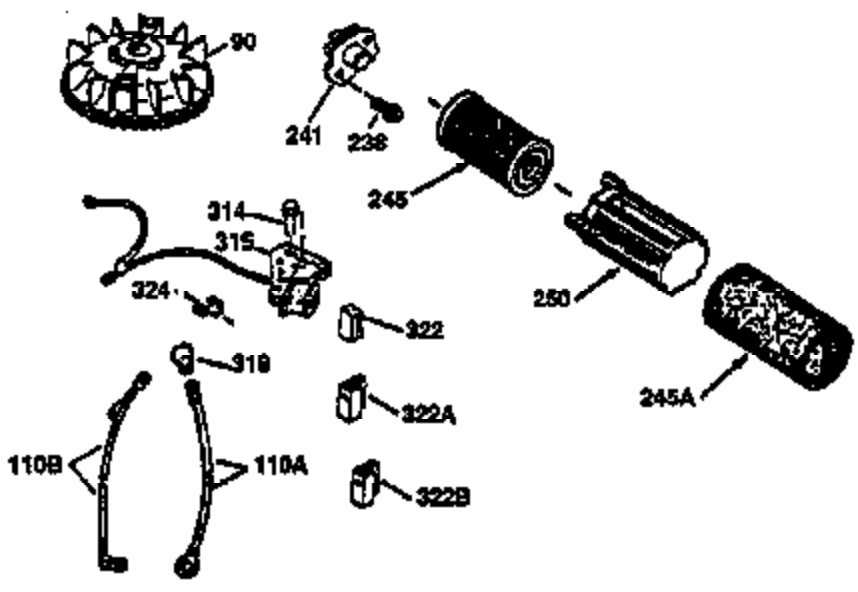

ILLUSTRATION SHOWS TYPICAL PARTS ONLY. ORDER BY PART NUMBER. PARTS NOT LISTED ARE SUPPLIED BY OEM.

Ref #	Part Number	Qty	Description
19	31361	1	Extension Spring
69	35261	1	* Mounting Flange Gasket
70	30571B	1	Mounting Flange (Incl.72 thru 83,311 & 312)
90	611112	1	Flywheel
182	6201	2	Screw, 1/4-28 x 7/8"
185	31384A	1	Intake Pipe (Incl. 224)
186	34337	1	Governor Link
200	33131A	1	Control Bracket (Incl. 202 thru 206)
209	30200	2	Screw, 10-24 x 9/16"
223	650451	2	Screw, 1/4-20 x 1"
245	35604	1	Air Cleaner Filter
245A	35605	1	Air Cleaner Filter
250	36213	1	Air Cleaner Cover
275	35603	1	Muffler (Incl. 277)
276	33753	1	Locking Plate
277	650795	2	Screw, 1/4-20 x 2-1/4"