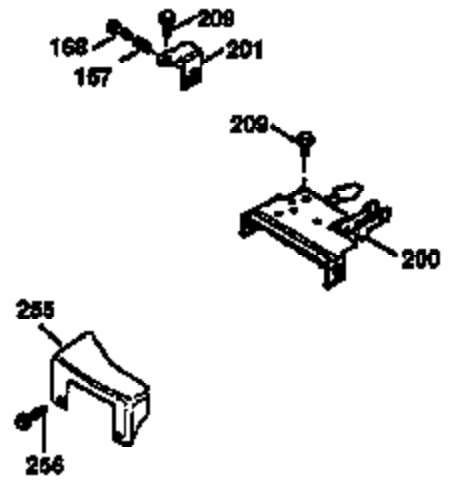

ILLUSTRATION SHOWS TYPICAL PARTS ONLY. ORDER BY PART NUMBER. PARTS NOT LISTED ARE SUPPLIED BY OEM.

Ref #	Part Number	Qty	Description
19	31361	1	Extension Spring
69	35261	1	* Mounting Flange Gasket
70	30571B	1	Mounting Flange (Incl.72 thru 83,311 & 312)
90	611112	1	Flywheel
182	6201	2	Screw, 1/4-28 x 7/8"
185	31384A	1	Intake Pipe (Incl. 224)
186	34337	1	Governor Link
200	33131A	1	Control Bracket (Incl. 202 thru 206)
209	30200	2	Screw, 10-24 x 9/16"
223	650451	2	Screw, 1/4-20 x 1"
245	35604	1	Air Cleaner Filter
245A	35605	1	Air Cleaner Filter
250	36213	1	Air Cleaner Cover
275	35603	1	Muffler (Incl. 277)
276	33753	1	Locking Plate
277	650795	2	Screw, 1/4-20 x 2-1/4"