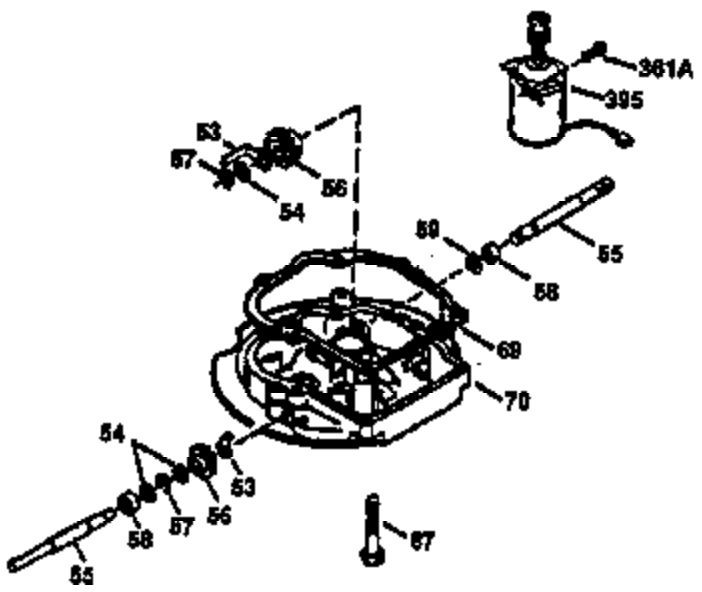

ILLUSTRATION SHOWS TYPICAL PARTS ONLY. ORDER BY PART NUMBER. PARTS NOT LISTED ARE SUPPLIED BY OEM.

Ref #	Part Number	Qty	Description
19	31361	1	Extension Spring
69	35261	1	* Mounting Flange Gasket
70	30571B	1	Mounting Flange (Incl.72 thru 83,311 & 312)
90	611112	1	Flywheel
182	6201	2	Screw, 1/4-28 x 7/8"
185	31384A	1	Intake Pipe (Incl. 224)
186	34337	1	Governor Link
200	33131A	1	Control Bracket (Incl. 202 thru 206)
209	30200	2	Screw, 10-24 x 9/16"
223	650451	2	Screw, 1/4-20 x 1"
245	35604	1	Air Cleaner Filter
245A	35605	1	Air Cleaner Filter
250	36213	1	Air Cleaner Cover
275	35603	1	Muffler (Incl. 277)
276	33753	1	Locking Plate
277	650795	2	Screw, 1/4-20 x 2-1/4"