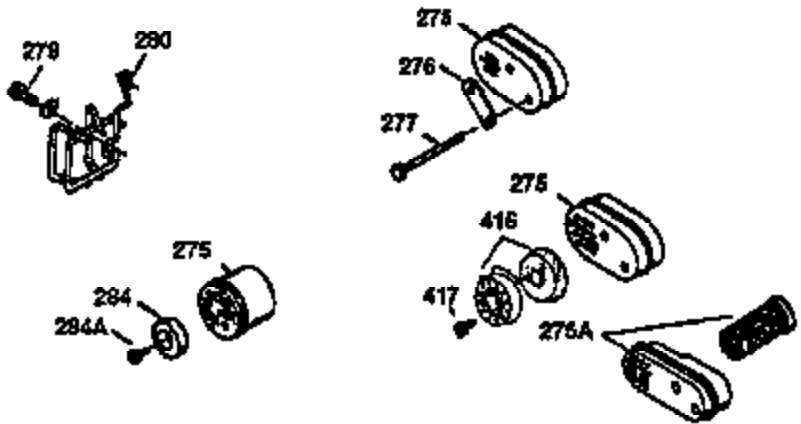

ILLUSTRATION SHOWS TYPICAL PARTS ONLY. ORDER BY PART NUMBER. PARTS NOT LISTED ARE SUPPLIED BY OEM.

Ref #	Part Number	Qty	Description
19	31361	1	Extension Spring
69	35261	1	* Mounting Flange Gasket
70	30571B	1	Mounting Flange (Incl.72 thru 83,311 & 312)
90	611112	1	Flywheel
182	6201	2	Screw, 1/4-28 x 7/8"
185	31384A	1	Intake Pipe (Incl. 224)
186	34337	1	Governor Link
200	33131A	1	Control Bracket (Incl. 202 thru 206)
209	30200	2	Screw, 10-24 x 9/16"
223	650451	2	Screw, 1/4-20 x 1"
245	35604	1	Air Cleaner Filter
245A	35605	1	Air Cleaner Filter
250	36213	1	Air Cleaner Cover
275	35603	1	Muffler (Incl. 277)
276	33753	1	Locking Plate
277	650795	2	Screw, 1/4-20 x 2-1/4"