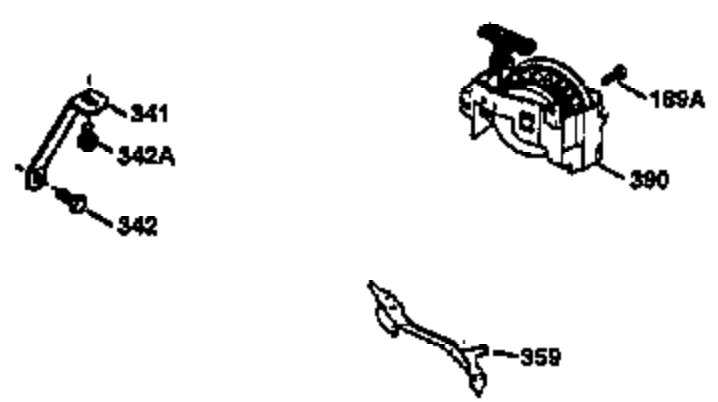

ILLUSTRATION SHOWS TYPICAL PARTS ONLY, ORDER BY PART NUMBER. PARTS NOT LISTED ARE SUPPLIED BY OEM.

Ref #	Part Number	Qty	Description
238	650806	2	Screw, 10-32 x 5/8"
239	34338	1	* Air Cleaner Gasket
245	35604	1	Air Cleaner Filter
245A	35605	1	Air Cleaner Filter
250	34341B	1	Air Cleaner Cover
260	35491	1	Blower Housing
287	650926	2	Screw, 8-32 x 21/64"
300	35586	1	Fuel Tank (Incl. 292 & 301)
301	35355	1	Fuel Cap
370	36261	1	Instruction Decal
390	590688	1	Rewind Starter