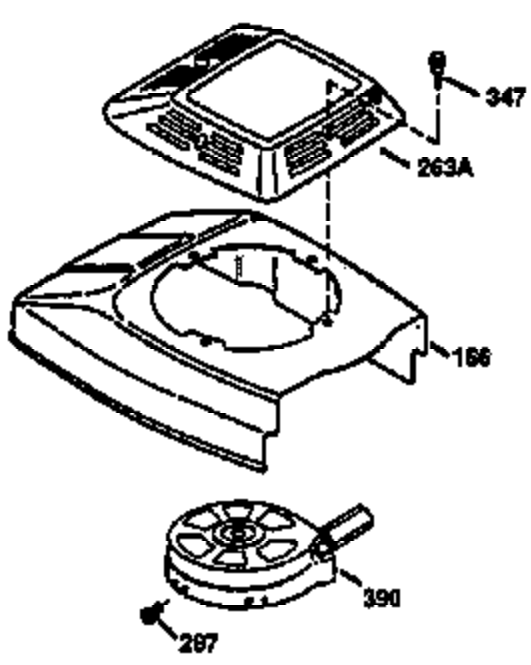

ILLUSTRATION SHOWS TYPICAL PARTS ONLY, ORDER BY PART NUMBER. PARTS NOT LISTED ARE SUPPLIED BY OEM.

Ref #	Part Number	Qty	Description
238	650806	2	Screw, 10-32 x 5/8"
239	34338	1	* Air Cleaner Gasket
245	35604	1	Air Cleaner Filter
245A	35605	1	Air Cleaner Filter
250	34341B	1	Air Cleaner Cover
260	35491	1	Blower Housing
287	650926	2	Screw, 8-32 x 21/64"
300	35586	1	Fuel Tank (Incl. 292 & 301)
301	35355	1	Fuel Cap
370	36261	1	Instruction Decal
390	590688	1	Rewind Starter