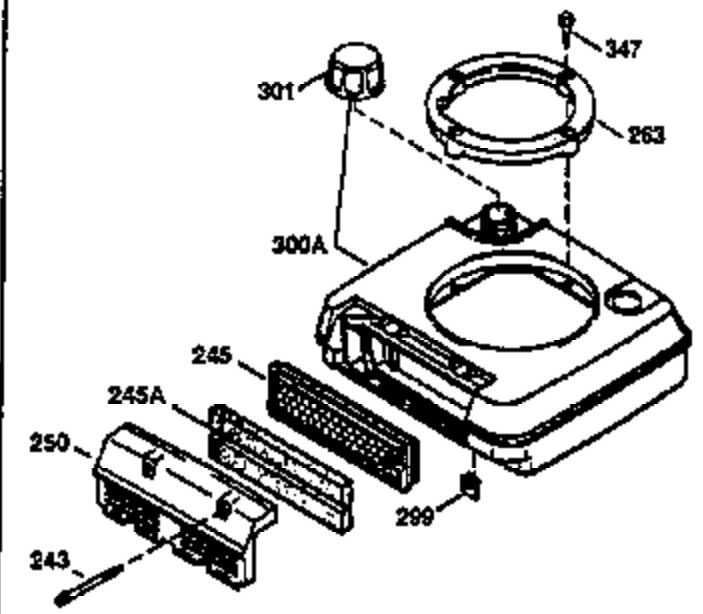

ILLUSTRATION SHOWS TYPICAL PARTS ONLY, ORDER BY PART NUMBER. PARTS NOT LISTED ARE SUPPLIED BY OEM.

Ref #	Part Number	Qty	Description
238	650806	2	Screw, 10-32 x 5/8"
239	34338	1	* Air Cleaner Gasket
245	35604	1	Air Cleaner Filter
245A	35605	1	Air Cleaner Filter
250	34341B	1	Air Cleaner Cover
260	35491	1	Blower Housing
287	650926	2	Screw, 8-32 x 21/64"
300	35586	1	Fuel Tank (Incl. 292 & 301)
301	35355	1	Fuel Cap
370	36261	1	Instruction Decal
390	590688	1	Rewind Starter