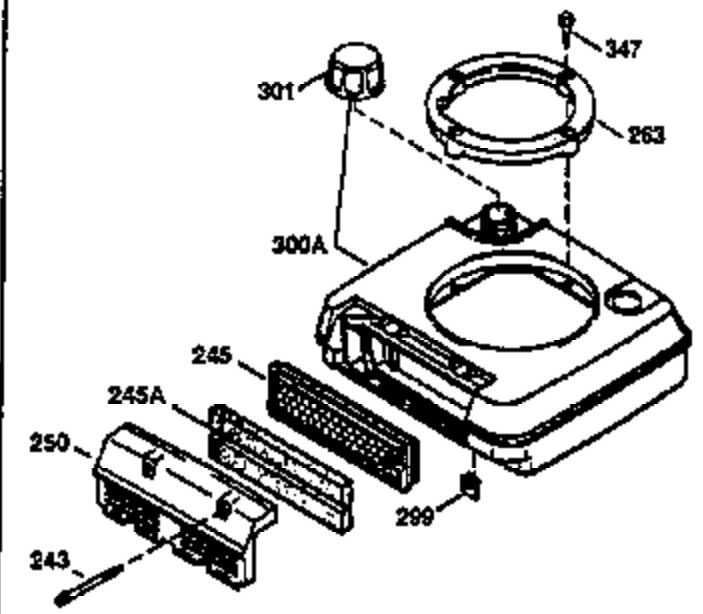

ILLUSTRATION SHOWS TYPICAL PARTS ONLY, ORDER BY PART NUMBER. PARTS NOT LISTED ARE SUPPLIED BY OEM.

Ref #	Part Number	Qty	Description
239	34338	1	* Air Cleaner Gasket
243	650806	2	Screw, 10-32 x 5/8"
245	34340	1	Air Cleaner Filter
250	34341B	1	Air Cleaner Cover
260	35491	1	Blower Housing
287	650884	2	Screw, 8-32 x 1/2"
300	32170B	1	Fuel Tank (Incl. 292 & 301)
301	33032	1	Fuel Cap
370	34144	1	Primer Decal
390	590686	1	Rewind Starter