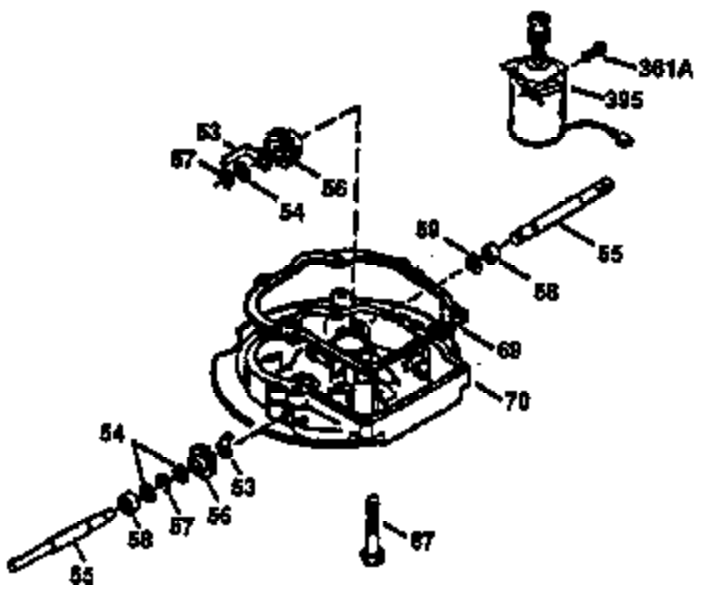

ILLUSTRATION SHOWS TYPICAL PARTS ONLY. ORDER BY PART NUMBER. PARTS NOT LISTED ARE SUPPLIED BY OEM.

Ref #	Part Number	Qty	Description
19	31361	1	Extension Spring
69	35261	1	* Mounting Flange Gasket
70	35651B	1	Mounting Flange (Incl. 72, 75 & 80)
90	611112	1	Flywheel
182	6201	2	Screw, 1/4-28 x 7/8"
185	31384A	1	Intake Pipe (Incl. 224)
186	34337	1	Governor Link
200	33131A	1	Control Bracket (Incl. 202 thru 206)
209	30200	2	Screw, 10-24 x 9/16"
223	650451	2	Screw, 1/4-20 x 1"
245	34340	1	Air Cleaner Filter
250	34341B	1	Air Cleaner Cover
275	35708	1	Muffler (Incl. 277)
277	650795	2	Screw, 1/4-20 x 2-1/4"