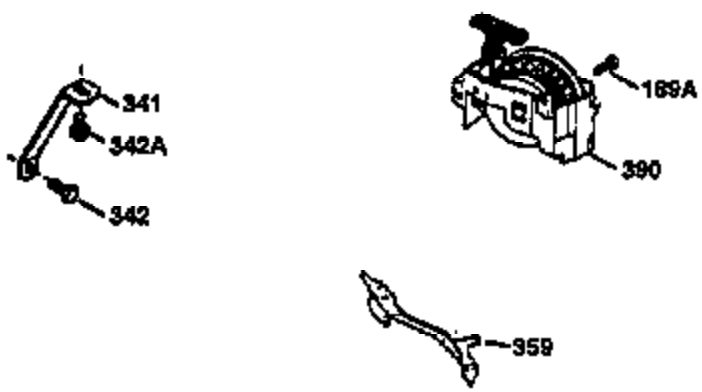

ILLUSTRATION SHOWS TYPICAL PARTS ONLY, ORDER BY PART NUMBER. PARTS NOT LISTED ARE SUPPLIED BY OEM.

Ref #	Part Number	Qty	Description
239	34338	1	* Air Cleaner Gasket
243	650806	2	Screw, 10-32 x 5/8"
245	34340	1	Air Cleaner Filter
250	34341B	1	Air Cleaner Cover
260	35491	1	Blower Housing
287	650884	2	Screw, 8-32 x 1/2"
300	32170B	1	Fuel Tank (Incl. 292 & 301)
301	33032	1	Fuel Cap
370	34144	1	Primer Decal
390	590688	1	Rewind Starter