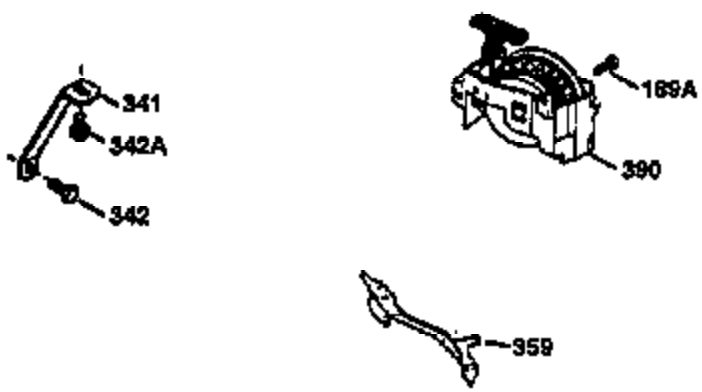

ILLUSTRATION SHOWS TYPICAL PARTS ONLY, ORDER BY PART NUMBER. PARTS NOT LISTED ARE SUPPLIED BY OEM.

Ref #	Part Number	Qty	Description
239	34338	1	* Air Cleaner Gasket
243	650806	2	Screw, 10-32 x 5/8"
245	34340	1	Air Cleaner Filter
250	34341B	1	Air Cleaner Cover
260	35491	1	Blower Housing
287	650884	2	Screw, 8-32 x 1/2"
300	32170B	1	Fuel Tank (Incl. 292 & 301)
301	33032	1	Fuel Cap
370	34144	1	Primer Decal
390	590686	1	Rewind Starter