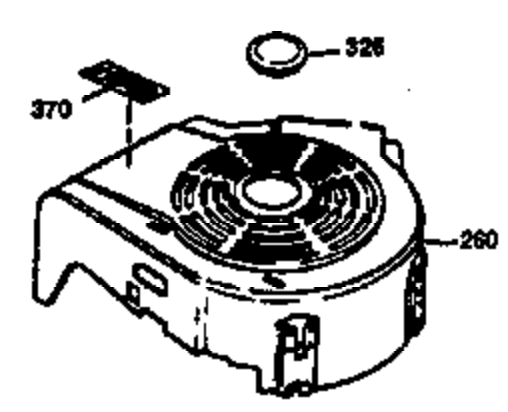

ILLUSTRATION SHOWS TYPICAL PARTS ONLY, ORDER BY PART NUMBER. PARTS NOT LISTED ARE SUPPLIED BY OEM.

Ref #	Part Number	Qty	Description
239	34338	1	* Air Cleaner Gasket
243	650932	2	Screw, 10-32 x 49/64"
245	35066	1	Air Cleaner Filter
250	35065	1	Air Cleaner Cover
260	35393	1	Blower Housing
287	650884	2	Screw, 8-32 x 1/2"
298	28763	3	Screw, 10-32 x 35/64"
300	34369A	1	Fuel Tank (Incl. 292 & 301)
301	35355	1	Fuel Cap
370	35167	1	Instruction Decal
390	590686	1	Rewind Starter