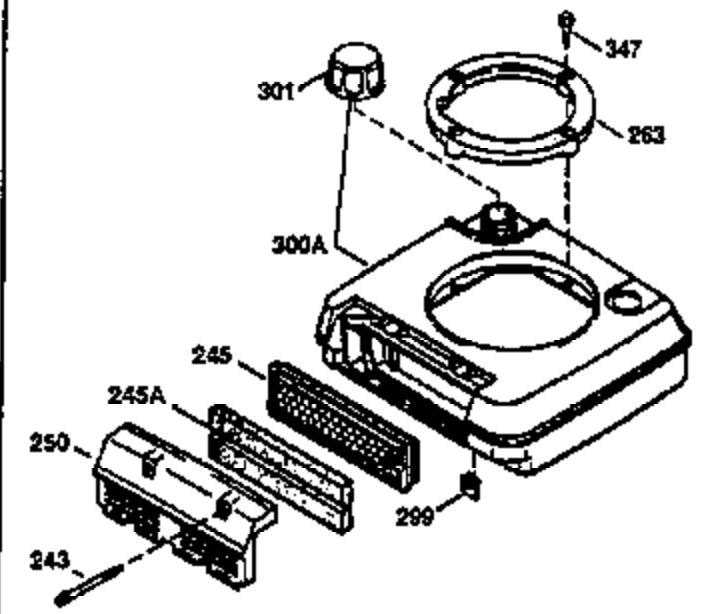

ILLUSTRATION SHOWS TYPICAL PARTS ONLY, ORDER BY PART NUMBER. PARTS NOT LISTED ARE SUPPLIED BY OEM.

Ref #	Part Number	Qty	Description
239	34338	1	* Air Cleaner Gasket
243	650932	2	Screw, 10-32 x 49/64"
245	35066	1	Air Cleaner Filter
250	35065	1	Air Cleaner Cover
260	35393	1	Blower Housing
287	650884	2	Screw, 8-32 x 1/2"
298	28763	3	Screw, 10-32 x 35/64"
300	34369A	1	Fuel Tank (Incl. 292 & 301)
301	35355	1	Fuel Cap
370	35167	1	Instruction Decal
390	590686	1	Rewind Starter