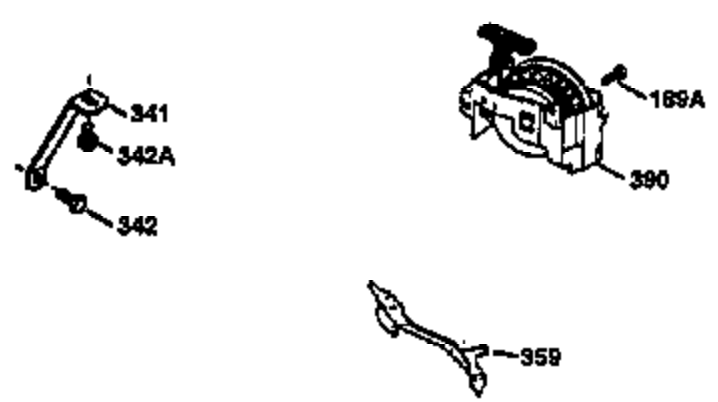

ILLUSTRATION SHOWS TYPICAL PARTS ONLY, ORDER BY PART NUMBER. PARTS NOT LISTED ARE SUPPLIED BY OEM.

Ref #	Part Number	Qty	Description
239	34338	1	* Air Cleaner Gasket
243	650932	2	Screw, 10-32 x 49/64"
245	35066	1	Air Cleaner Filter
250	35065	1	Air Cleaner Cover
260	35393	1	Blower Housing
287	650884	2	Screw, 8-32 x 1/2"
298	28763	3	Screw, 10-32 x 35/64"
300	34369A	1	Fuel Tank (Incl. 292 & 301)
301	35355	1	Fuel Cap
370	35167	1	Instruction Decal
390	590686	1	Rewind Starter