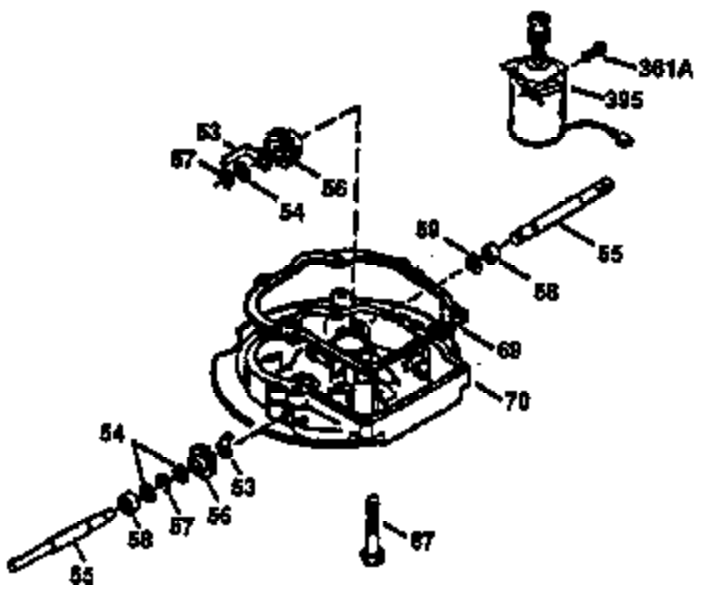

ILLUSTRATION SHOWS TYPICAL PARTS ONLY. ORDER BY PART NUMBER. PARTS NOT LISTED ARE SUPPLIED BY OEM.

Ref #	Part Number	Qty	Description
19	31361	1	Extension Spring
69	35261	1	* Mounting Flange Gasket
70	35868	1	Mounting Flange (Incl. 72, 75 & 80)
90	611112	1	Flywheel
182	6201	2	Screw, 1/4-28 x 7/8"
185	31384A	1	Intake Pipe (Incl. 224)
186	34358	1	Governor Link
200	35727	1	Control Bracket (Incl. 202 thru 205)
209	30200	2	Screw, 10-24 x 9/16"
223	650451	2	Screw, 1/4-20 x 1"
241	35797	1	Air Cleaner Collar
245	35066	1	Air Cleaner Filter
250	35065	1	Air Cleaner Cover
275	27181B	1	Muffler (Incl. 277)
277	650795	2	Screw, 1/4-20 x 2-1/4"