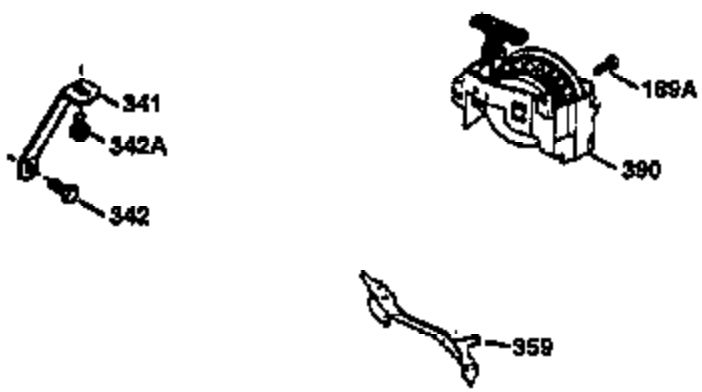

ILLUSTRATION SHOWS TYPICAL PARTS ONLY, ORDER BY PART NUMBER. PARTS NOT LISTED ARE SUPPLIED BY OEM.

Ref #	Part Number	Qty	Description
238	650806	2	Screw, 10-32 x 5/8"
239	34338	1	* Air Cleaner Gasket
245	34340	1	Air Cleaner Filter
250	34341B	1	Air Cleaner Cover
260	35757	1	Blower Housing
287	650926	2	Screw, 8-32 x 21/64"
300	35586	1	Fuel Tank (Incl. 292 & 301)
301	36246	1	Fuel Cap
390	590732	1	Rewind Starter (NOTE: This engine could have been built with 590738 starter. Refer to the design of the rope pulley strength ribs for part identification. Individual starter parts do not interchange. Refer to service bulletin 116).