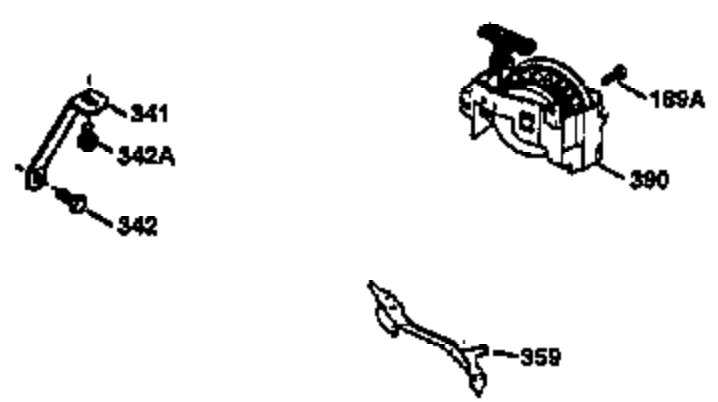

ILLUSTRATION SHOWS TYPICAL PARTS ONLY, ORDER BY PART NUMBER. PARTS NOT LISTED ARE SUPPLIED BY OEM.

Ref #	Part Number	Qty	Description
239	34338	1	* Air Cleaner Gasket
243	650806	2	Screw, 10-32 x 5/8"
245	34340	1	Air Cleaner Filter
250	34341B	1	Air Cleaner Cover
260	35491	1	Blower Housing
287	650926	2	Screw, 8-32 x 21/64"
300	35586	1	Fuel Tank (Incl. 292 & 301)
301	35355	1	Fuel Cap
370	36260	1	Primer Decal
390	590686	1	Rewind Starter