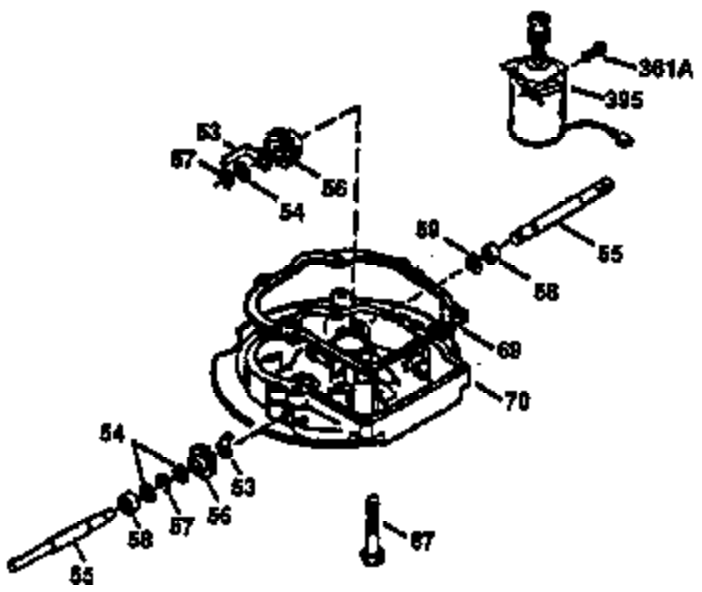

ILLUSTRATION SHOWS TYPICAL PARTS ONLY. ORDER BY PART NUMBER. PARTS NOT LISTED ARE SUPPLIED BY OEM.

Ref #	Part Number	Qty	Description
19	31386	1	Extension Spring
69	35261	1	* Mounting Flange Gasket
70	35651C	1	Mounting Flange (Incl. 72 thru 83)
90	611123	1	Flywheel
167	32924	1	Speed Adjusting Spring
168	650688	1	Screw, 10-32 x 1"
182	6201	2	Screw, 1/4-28 x 7/8"
185	31384A	1	Intake Pipe (Incl. 224)
186	34337	1	Governor Link
200	33155A	1	Control Bracket (Incl. 206)
201	33150	1	Over-ride Control Bracket
209	30200	2	Screw, 10-24 x 9/16"
223	650451	2	Screw, 1/4-20 x 1"
238	650806	2	Screw, 10-32 x 5/8"
245	34340	1	Air Cleaner Filter
250	34341B	1	Air Cleaner Cover
275	36473	1	Muffler (Incl. 277)
277	650988	2	Screw, 1/4-20 x 2-5/16"
416	36085	1	Spark Arrestor (Incl. 62)