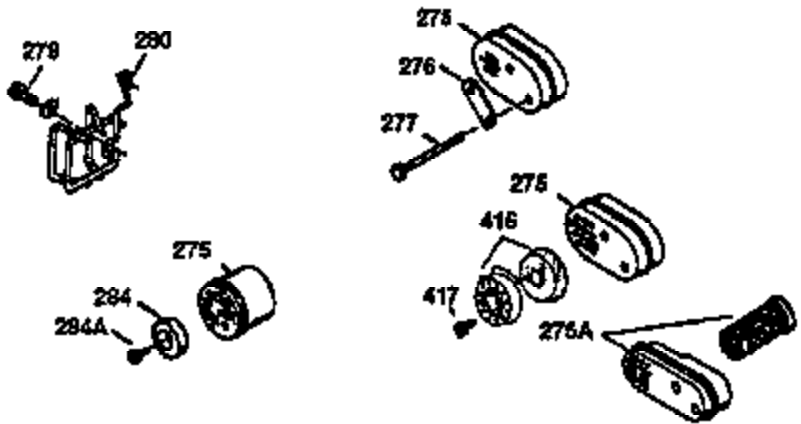

ILLUSTRATION SHOWS TYPICAL PARTS ONLY. ORDER BY PART NUMBER. PARTS NOT LISTED ARE SUPPLIED BY OEM.

Ref #	Part Number	Qty	Description
19	31386	1	Extension Spring
69	35261	1	* Mounting Flange Gasket
70	35651C	1	Mounting Flange (Incl. 72 thru 83)
90	611123	1	Flywheel
167	32924	1	Speed Adjusting Spring
168	650688	1	Screw, 10-32 x 1"
182	6201	2	Screw, 1/4-28 x 7/8"
185	31384A	1	Intake Pipe (Incl. 224)
186	34337	1	Governor Link
200	33155A	1	Control Bracket (Incl. 206)
201	33150	1	Over-ride Control Bracket
209	30200	2	Screw, 10-24 x 9/16"
223	650451	2	Screw, 1/4-20 x 1"
238	650806	2	Screw, 10-32 x 5/8"
245	34340	1	Air Cleaner Filter
250	34341B	1	Air Cleaner Cover
275	36473	1	Muffler (Incl. 277)
277	650988	2	Screw, 1/4-20 x 2-5/16"
416	36085	1	Spark Arrestor (Incl. 62)