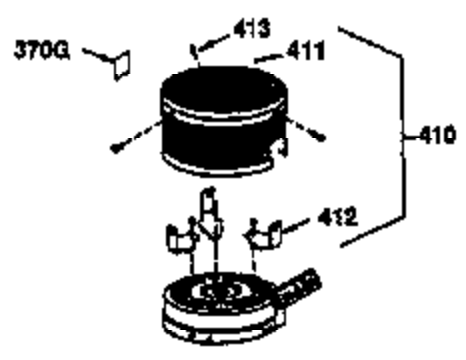

ILLUSTRATION SHOWS TYPICAL PARTS ONLY. ORDER BY PART NUMBER. PARTS NOT LISTED ARE SUPPLIED BY OEM.

Ref #	Part Number	Qty	Description
19	31386	1	Extension Spring
69	35261	1	* Mounting Flange Gasket
70	35651C	1	Mounting Flange (Incl. 72 thru 83)
90	611123	1	Flywheel
167	32924	1	Speed Adjusting Spring
168	650688	1	Screw, 10-32 x 1"
182	6201	2	Screw, 1/4-28 x 7/8"
185	31384A	1	Intake Pipe (Incl. 224)
186	34337	1	Governor Link
200	33155A	1	Control Bracket (Incl. 206)
201	33150	1	Over-ride Control Bracket
209	30200	2	Screw, 10-24 x 9/16"
223	650451	2	Screw, 1/4-20 x 1"
238	650806	2	Screw, 10-32 x 5/8"
245	34340	1	Air Cleaner Filter
250	34341B	1	Air Cleaner Cover
275	36473	1	Muffler (Incl. 277)
277	650988	2	Screw, 1/4-20 x 2-5/16"
416	36085	1	Spark Arrestor (Incl. 62)