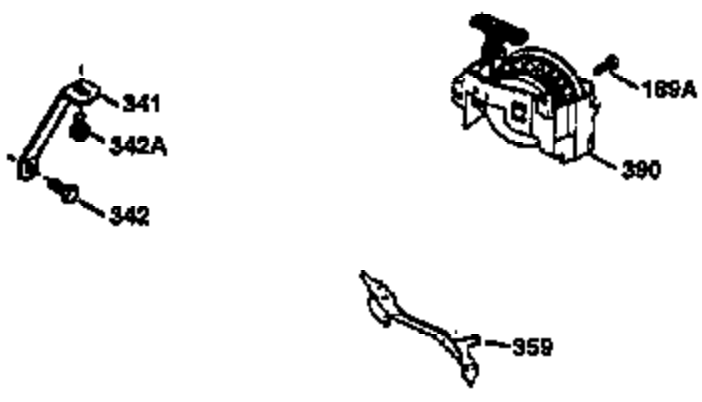

ILLUSTRATION SHOWS TYPICAL PARTS ONLY, ORDER BY PART NUMBER. PARTS NOT LISTED ARE SUPPLIED BY OEM.

Ref #	Part Number	Qty	Description
238	650806	2	Screw, 10-32 x 5/8"
239	34338	1	* Air Cleaner Gasket
245	34340	1	Air Cleaner Filter
250	34341B	1	Air Cleaner Cover
260	35526	1	Blower Housing
287	650926	2	Screw, 8-32 x 21/64"
298	28763	3	Screw, 10-32 x 35/64"
300	34476A	1	Fuel Tank (Incl. 292 & 301)
301	33032	1	Fuel Cap
370	36261	1	Instruction Decal
390	590688	1	Rewind Starter