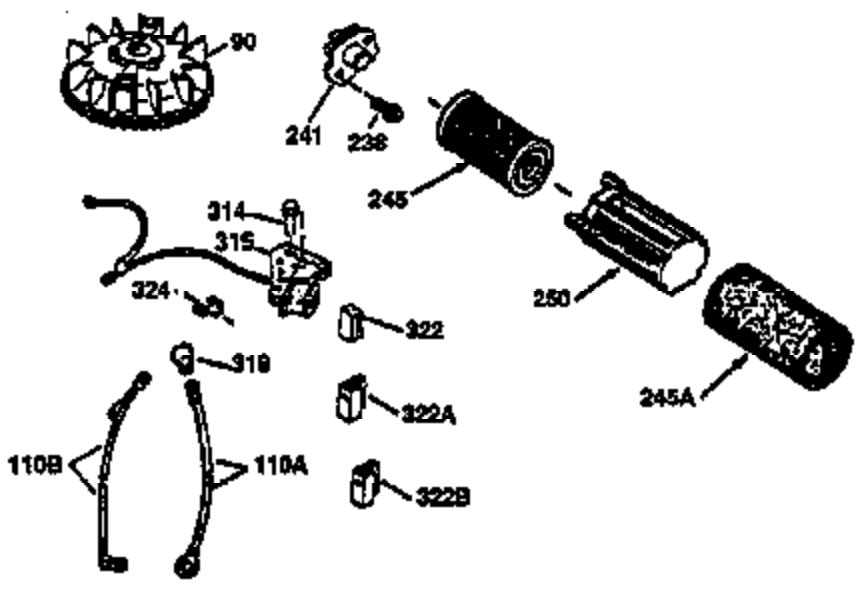

ILLUSTRATION SHOWS TYPICAL PARTS ONLY. ORDER BY PART NUMBER. PARTS NOT LISTED ARE SUPPLIED BY OEM.

Ref #	Part Number	Qty	Description
19	31386	1	Extension Spring
69	35261	1	* Mounting Flange Gasket
70	35651C	1	Mounting Flange (Incl. 72 thru 83)
90	611123	1	Flywheel
167	32924	1	Speed Adjusting Spring
168	650688	1	Screw, 10-32 x 1"
182	6201	2	Screw, 1/4-28 x 7/8"
185	31384A	1	Intake Pipe (Incl. 224)
186	34337	1	Governor Link
200	33155A	1	Control Bracket (Incl. 206)
201	33150	1	Over-ride Control Bracket
209	30200	2	Screw, 10-24 x 9/16"
223	650451	2	Screw, 1/4-20 x 1"
238	650806	2	Screw, 10-32 x 5/8"
245	34340	1	Air Cleaner Filter
250	34341B	1	Air Cleaner Cover
275	36473	1	Muffler (Incl. 277)
277	650988	2	Screw, 1/4-20 x 2-5/16"
416	36085	1	Spark Arrestor (Incl. 62)