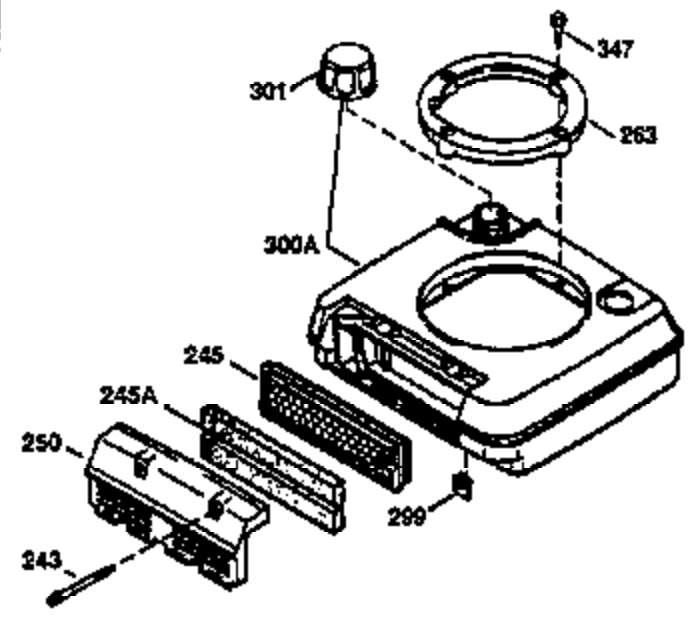

ILLUSTRATION SHOWS TYPICAL PARTS ONLY, ORDER BY PART NUMBER. PARTS NOT LISTED ARE SUPPLIED BY OEM.

Ref #	Part Number	Qty	Description
238	650806	2	Screw, 10-32 x 5/8"
239	34338	1	* Air Cleaner Gasket
245	34340	1	Air Cleaner Filter
250	34341B	1	Air Cleaner Cover
260	35526	1	Blower Housing
287	650926	2	Screw, 8-32 x 21/64"
298	28763	3	Screw, 10-32 x 35/64"
300	34476A	1	Fuel Tank (Incl. 292 & 301)
301	33032	1	Fuel Cap
370	36261	1	Instruction Decal
390	590688	1	Rewind Starter