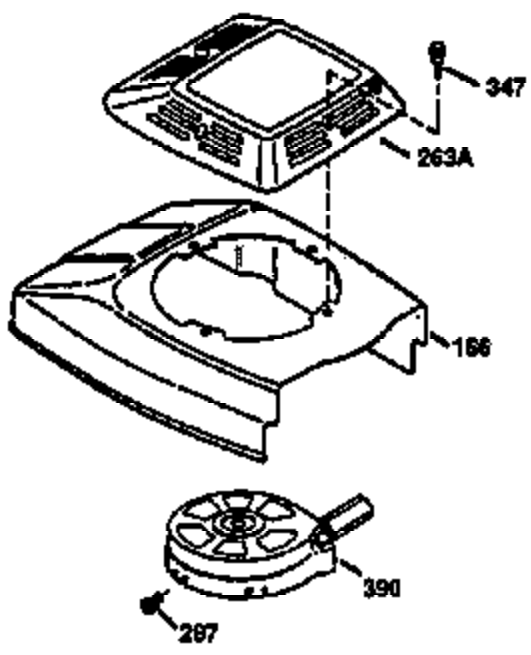

ILLUSTRATION SHOWS TYPICAL PARTS ONLY, ORDER BY PART NUMBER. PARTS NOT LISTED ARE SUPPLIED BY OEM.

Ref #	Part Number	Qty	Description
238	650806	2	Screw, 10-32 x 5/8"
239	34338	1	* Air Cleaner Gasket
245	34340	1	Air Cleaner Filter
250	34341B	1	Air Cleaner Cover
260	35526	1	Blower Housing
287	650926	2	Screw, 8-32 x 21/64"
298	28763	3	Screw, 10-32 x 35/64"
300	34476A	1	Fuel Tank (Incl. 292 & 301)
301	33032	1	Fuel Cap
370	36261	1	Instruction Decal
390	590688	1	Rewind Starter