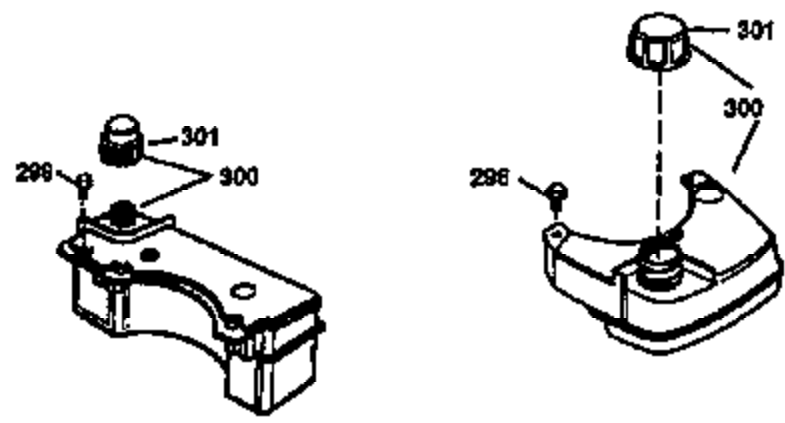

ILLUSTRATION SHOWS TYPICAL PARTS ONLY, ORDER BY PART NUMBER. PARTS NOT LISTED ARE SUPPLIED BY OEM.

Ref #	Part Number	Qty	Description
238	650806	2	Screw, 10-32 x 5/8"
239	34338	1	* Air Cleaner Gasket
245	34340	1	Air Cleaner Filter
250	34341B	1	Air Cleaner Cover
260	35526	1	Blower Housing
287	650926	2	Screw, 8-32 x 21/64"
298	28763	3	Screw, 10-32 x 35/64"
300	34476A	1	Fuel Tank (Incl. 292 & 301)
301	33032	1	Fuel Cap
370	36261	1	Instruction Decal
390	590688	1	Rewind Starter