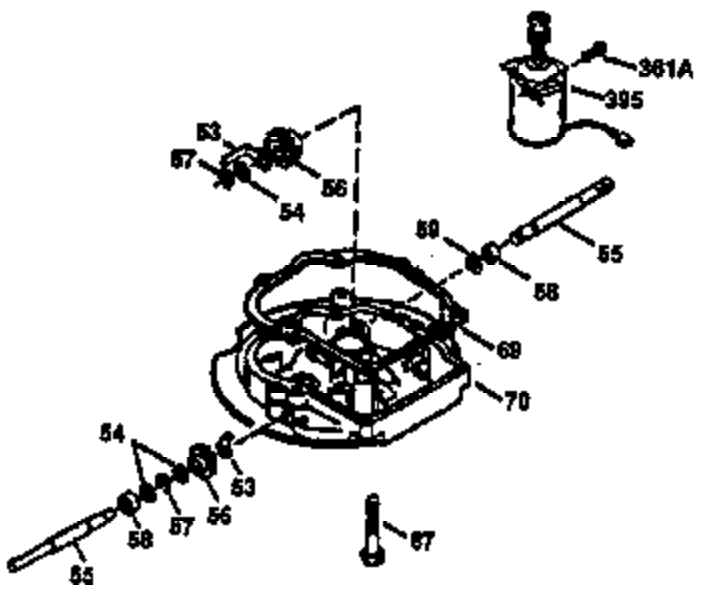

ILLUSTRATION SHOWS TYPICAL PARTS ONLY. ORDER BY PART NUMBER. PARTS NOT LISTED ARE SUPPLIED BY OEM.

Ref #	Part Number	Qty	Description
19	31386	1	Extension Spring
69	35261	1	* Mounting Flange Gasket
70	35651C	1	Mounting Flange (Incl. 72 thru 83)
90	611123	1	Flywheel
167	32924	1	Speed Adjusting Spring
168	650688	1	Screw, 10-32 x 1"
182	6201	2	Screw, 1/4-28 x 7/8"
185	31384A	1	Intake Pipe (Incl. 224)
186	34337	1	Governor Link
200	33155A	1	Control Bracket (Incl. 206)
201	33150	1	Over-Ride Control Bracket
209	30200	2	Screw, 10-24 x 9/16"
223	650451	2	Screw, 1/4-20 x 1"
245	34340	1	Air Cleaner Filter
250	34341B	1	Air Cleaner Cover
275	391020	1	Muffler (Incl. 277)
276	33753	1	Locking Plate
277	650795	2	Screw, 1/4-20 x 2-1/4"