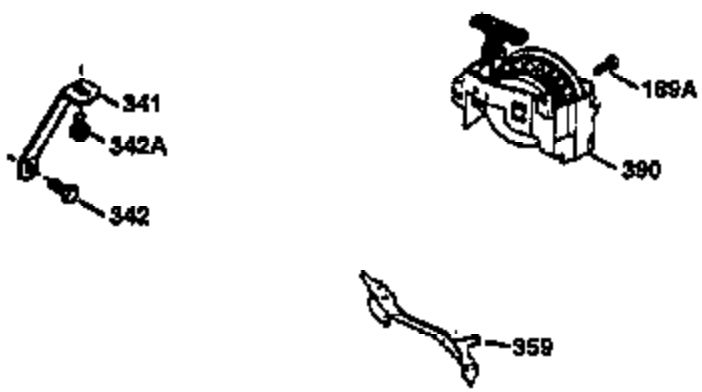

ILLUSTRATION SHOWS TYPICAL PARTS ONLY, ORDER BY PART NUMBER. PARTS NOT LISTED ARE SUPPLIED BY OEM.

Ref #	Part Number	Qty	Description
239	34338	1	* Air Cleaner Gasket
243	650932	2	Screw, 10-32 x 49/64"
245	35066	1	Air Cleaner Filter
250	35065	1	Air Cleaner Cover
260	35393	1	Blower Housing
287	650926	2	Screw, 8-32 x 21/64"
298	28763	3	Screw, 10-32 x 35/64"
300	34369A	1	Fuel Tank (Incl. 292 & 301)
301	35355	1	Fuel Cap
354	35025	1	Staple
370	35391	1	Instruction Decal
390	590686	1	Rewind Starter