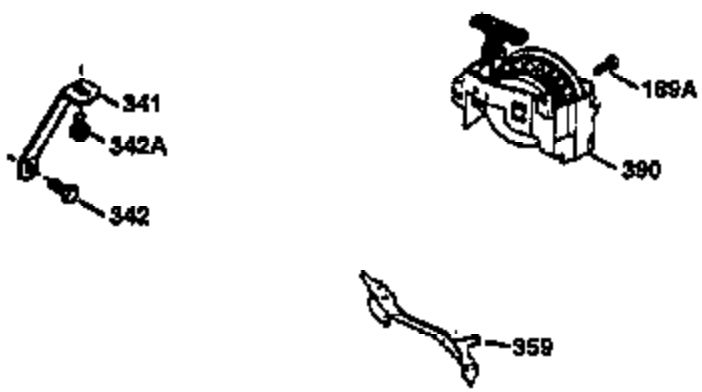

ILLUSTRATION SHOWS TYPICAL PARTS ONLY, ORDER BY PART NUMBER. PARTS NOT LISTED ARE SUPPLIED BY OEM.

Ref #	Part Number	Qty	Description
238	650932	2	Screw, 10-32 x 49/64"
239	34338	1	* Air Cleaner Gasket
245	35066	1	Air Cleaner Filter
250	35065	1	Air Cleaner Cover
260	36420A	1	Blower Housing
287	650926	2	Screw, 8-32 x 21/64"
298	28763	3	Screw, 10-32 x 35/64"
300	34369B	1	Fuel Tank (Incl. 292 & 301)
301	36246	1	Fuel Cap
390	590732	1	Rewind Starter (NOTE: This engine could have been built with 590688 starter. Refer to the design of the air intake louvers for part identification. Individual starter parts do not interchange.)