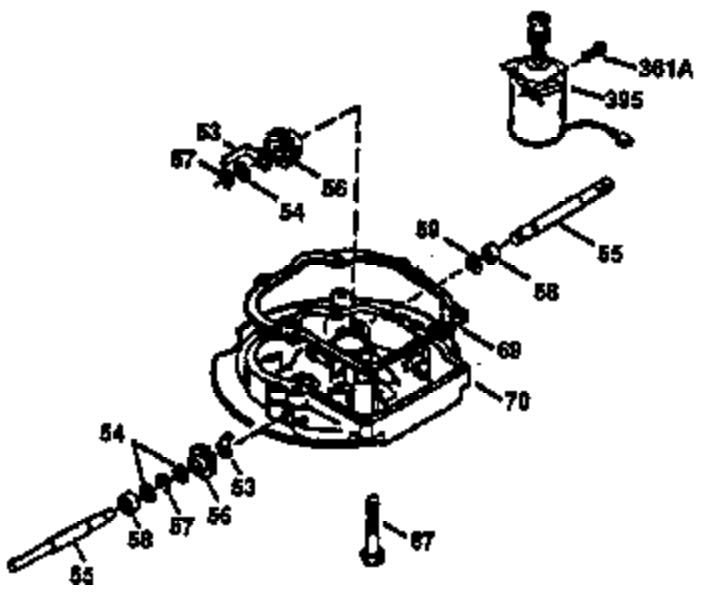

ILLUSTRATION SHOWS TYPICAL PARTS ONLY. ORDER BY PART NUMBER. PARTS NOT LISTED ARE SUPPLIED BY OEM.

Ref #	Part Number	Qty	Description
19	31361	1	Extension Spring
69	35261	1	* Mounting Flange Gasket
70	34311D	1	Mounting Flange (Incl.72 thru 83)
90	611112	1	Flywheel
182	6201	2	Screw, 1/4-28 x 7/8"
185	31384A	1	Intake Pipe (Incl. 224)
186	34337	1	Governor Link
200	35727	1	Control Bracket (Incl. 202 thru 205)
209	30200	2	Screw, 10-24 x 9/16"
223	650451	2	Screw, 1/4-20 x 1"
238	650932	2	Screw, 10-32 x 49/64"
241	35797	1	Air Cleaner Collar
245	35066	1	Air Cleaner Filter
250	35065	1	Air Cleaner Cover
275	27181B	1	Muffler (Incl. 277)
277	650795	2	Screw, 1/4-20 x 2-1/4"
354	35025	1	Staple