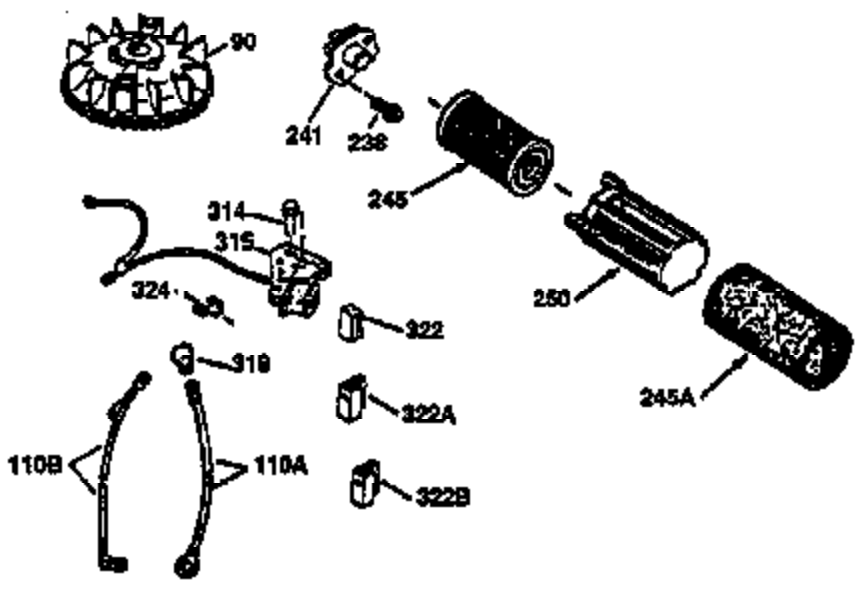

ILLUSTRATION SHOWS TYPICAL PARTS ONLY. ORDER BY PART NUMBER. PARTS NOT LISTED ARE SUPPLIED BY OEM.

Ref #	Part Number	Qty	Description
19	31361	1	Extension Spring
69	35261	1	* Mounting Flange Gasket
70	34311D	1	Mounting Flange (Incl.72 thru 83)
90	611112	1	Flywheel
182	6201	2	Screw, 1/4-28 x 7/8"
185	31384A	1	Intake Pipe (Incl. 224)
186	34337	1	Governor Link
200	35727	1	Control Bracket (Incl. 202 thru 205)
209	30200	2	Screw, 10-24 x 9/16"
223	650451	2	Screw, 1/4-20 x 1"
238	650932	2	Screw, 10-32 x 49/64"
241	35797	1	Air Cleaner Collar
245	35066	1	Air Cleaner Filter
250	35065	1	Air Cleaner Cover
275	27181B	1	Muffler (Incl. 277)
277	650795	2	Screw, 1/4-20 x 2-1/4"
354	35025	1	Staple