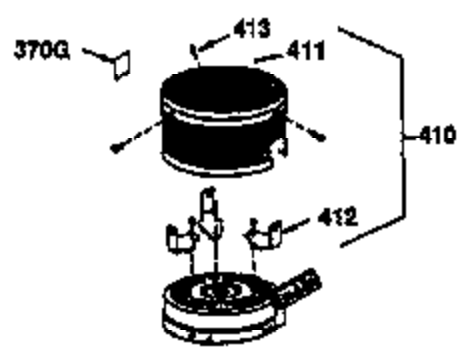

ILLUSTRATION SHOWS TYPICAL PARTS ONLY. ORDER BY PART NUMBER. PARTS NOT LISTED ARE SUPPLIED BY OEM.

Ref #	Part Number	Qty	Description
19	31361	1	Extension Spring
69	35261	1	* Mounting Flange Gasket
70	34311D	1	Mounting Flange (Incl.72 thru 83)
90	611112	1	Flywheel
182	6201	2	Screw, 1/4-28 x 7/8"
185	31384A	1	Intake Pipe (Incl. 224)
186	34337	1	Governor Link
200	35727	1	Control Bracket (Incl. 202 thru 205)
209	30200	2	Screw, 10-24 x 9/16"
223	650451	2	Screw, 1/4-20 x 1"
238	650932	2	Screw, 10-32 x 49/64"
241	35797	1	Air Cleaner Collar
245	35066	1	Air Cleaner Filter
250	35065	1	Air Cleaner Cover
275	27181B	1	Muffler (Incl. 277)
277	650795	2	Screw, 1/4-20 x 2-1/4"
354	35025	1	Staple