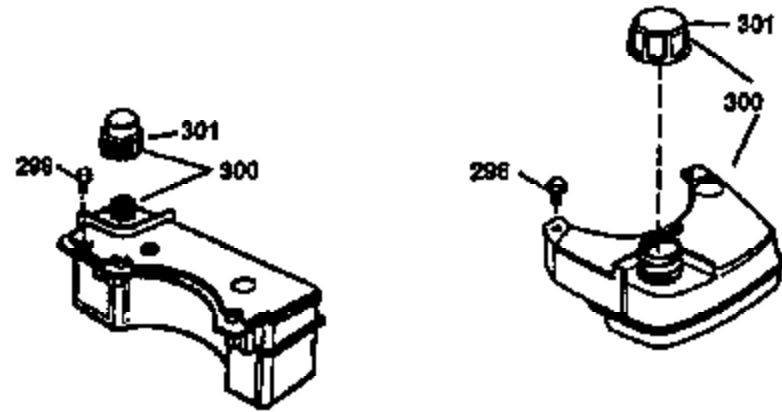

ILLUSTRATION SHOWS TYPICAL PARTS ONLY, ORDER BY PART NUMBER. PARTS NOT LISTED ARE SUPPLIED BY OEM.

Ref #	Part Number	Qty	Description
238	650932	2	Screw, 10-32 x 49/64"
239	34338	1	* Air Cleaner Gasket
245	35066	1	Air Cleaner Filter
250	35065	1	Air Cleaner Cover
260	35478	1	Blower Housing
287	650926	2	Screw, 8-32 x 21/64"
300	32170B	1	Fuel Tank (Incl. 292 & 301)
301	33032	1	Fuel Cap
354	35025	1	Staple
370	36261	1	Instruction Decal
390	590694	1	Rewind Starter (NOTE: This engine could have been built with 590686 starter. Refer to the design of the air intake louvers for part identification. Individual starter parts do not interchange.)