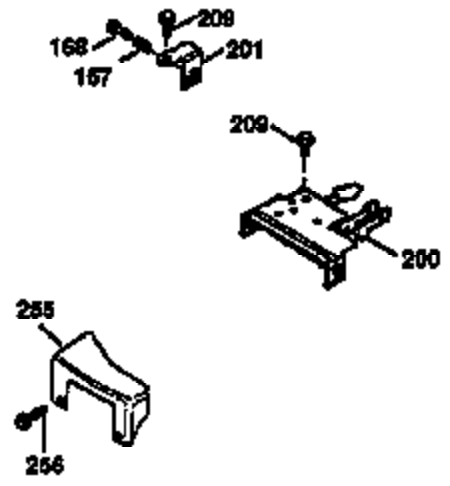

ILLUSTRATION SHOWS TYPICAL PARTS ONLY. ORDER BY PART NUMBER. PARTS NOT LISTED ARE SUPPLIED BY OEM.

Ref #	Part Number	Qty	Description
19	31361	1	Extension Spring
69	35261	1	* Mounting Flange Gasket
70	34311D	1	Mounting Flange (Incl.72 thru 83)
90	611112	1	Flywheel
182	6201	2	Screw, 1/4-28 x 7/8"
185	31384A	1	Intake Pipe (Incl. 224)
186	34337	1	Governor Link
200	35727	1	Control Bracket (Incl. 202 thru 205)
209	30200	2	Screw, 10-24 x 9/16"
223	650451	2	Screw, 1/4-20 x 1"
238	650932	2	Screw, 10-32 x 49/64"
241	35797	1	Air Cleaner Collar
245	35066	1	Air Cleaner Filter
250	35065	1	Air Cleaner Cover
275	27181B	1	Muffler (Incl. 277)
277	650795	2	Screw, 1/4-20 x 2-1/4"
354	35025	1	Staple