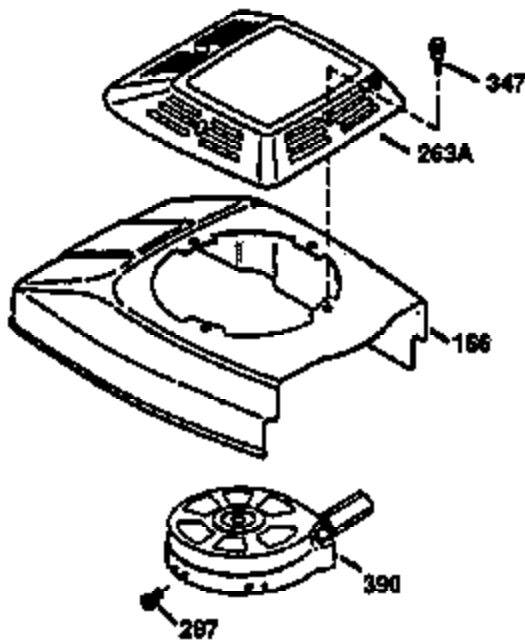

ILLUSTRATION SHOWS TYPICAL PARTS ONLY, ORDER BY PART NUMBER. PARTS NOT LISTED ARE SUPPLIED BY OEM.

Ref #	Part Number	Qty	Description
238	650932	2	Screw, 10-32 x 49/64"
239	34338	1	* Air Cleaner Gasket
245	35066	1	Air Cleaner Filter
250	35065	1	Air Cleaner Cover
260	35478	1	Blower Housing
287	650926	2	Screw, 8-32 x 21/64"
300	32170B	1	Fuel Tank (Incl. 292 & 301)
301	33032	1	Fuel Cap
354	35025	1	Staple
370	36261	1	Instruction Decal
390	590694	1	Rewind Starter (NOTE: This engine could have been built with 590686 starter. Refer to the design of the air intake louvers for part identification. Individual starter parts do not interchange.)