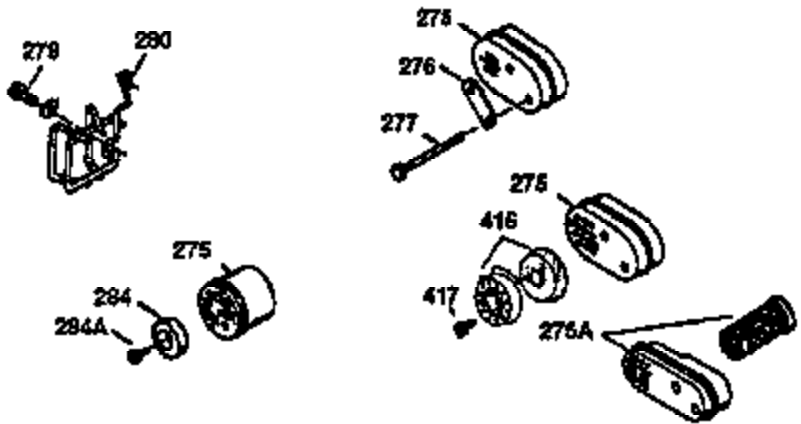

ILLUSTRATION SHOWS TYPICAL PARTS ONLY. ORDER BY PART NUMBER. PARTS NOT LISTED ARE SUPPLIED BY OEM.

Ref #	Part Number	Qty	Description
19	31361	1	Extension Spring
69	35261	1	* Mounting Flange Gasket
70	34311D	1	Mounting Flange (Incl.72 thru 83)
90	611112	1	Flywheel
182	6201	2	Screw, 1/4-28 x 7/8"
185	31384A	1	Intake Pipe (Incl. 224)
186	34337	1	Governor Link
200	35727	1	Control Bracket (Incl. 202 thru 205)
209	30200	2	Screw, 10-24 x 9/16"
223	650451	2	Screw, 1/4-20 x 1"
238	650932	2	Screw, 10-32 x 49/64"
241	35797	1	Air Cleaner Collar
245	35066	1	Air Cleaner Filter
250	35065	1	Air Cleaner Cover
275	27181B	1	Muffler (Incl. 277)
277	650795	2	Screw, 1/4-20 x 2-1/4"
354	35025	1	Staple