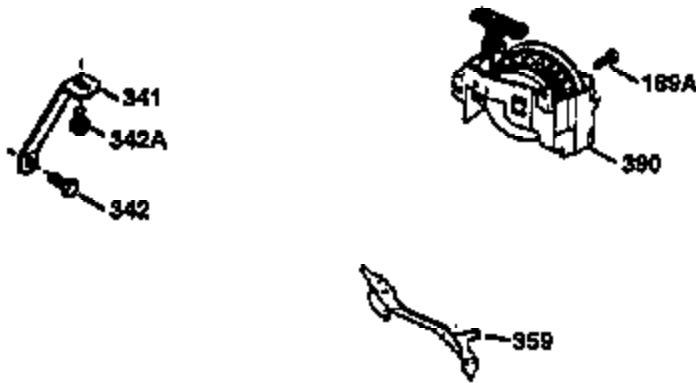

ILLUSTRATION SHOWS TYPICAL PARTS ONLY, ORDER BY PART NUMBER. PARTS NOT LISTED ARE SUPPLIED BY OEM.

Ref #	Part Number	Qty	Description
238	650932	2	Screw, 10-32 x 49/64"
239	34338	1	* Air Cleaner Gasket
245	35066	1	Air Cleaner Filter
250	35065	1	Air Cleaner Cover
260	35478	1	Blower Housing
287	650926	2	Screw, 8-32 x 21/64"
300	32170B	1	Fuel Tank (Incl. 292 & 301)
301	33032	1	Fuel Cap
354	35025	1	Staple
370	36261	1	Instruction Decal
390	590694	1	Rewind Starter (NOTE: This engine could have been built with 590686 starter. Refer to the design of the air intake louvers for part identification. Individual starter parts do not interchange.)