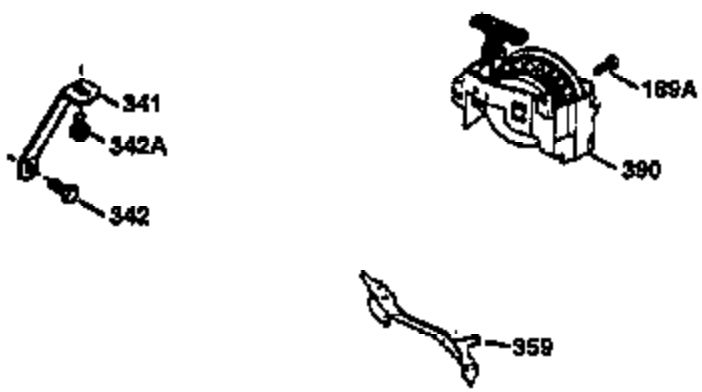

ILLUSTRATION SHOWS TYPICAL PARTS ONLY, ORDER BY PART NUMBER. PARTS NOT LISTED ARE SUPPLIED BY OEM.

Ref #	Part Number	Qty	Description
239	34338	1	* Air Cleaner Gasket
243	650932	2	Screw, 10-32 x 49/64"
245	35066	1	Air Cleaner Filter
250	35065	1	Air Cleaner Cover
260	35478	1	Blower Housing
287	650884	2	Screw, 8-32 x 1/2"
300	32170B	1	Fuel Tank (Incl. 292 & 301)
301	33032	1	Fuel Cap
354	35025	1	Staple
370	34144	1	Primer Decal
390	590686	1	Rewind Starter