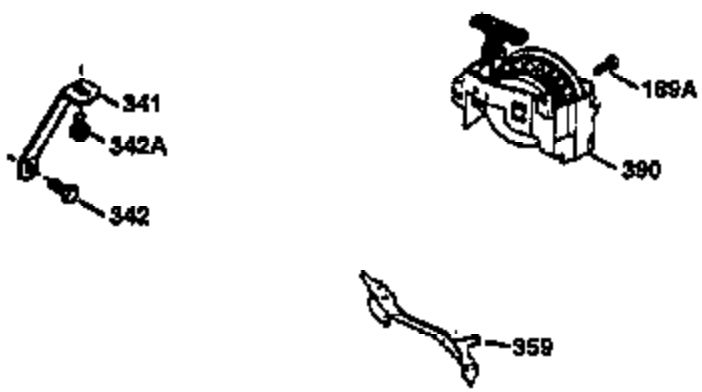

ILLUSTRATION SHOWS TYPICAL PARTS ONLY, ORDER BY PART NUMBER. PARTS NOT LISTED ARE SUPPLIED BY OEM.

Ref #	Part Number	Qty	Description
189A	650837	1	Screw, 10-32 x 1/4"
238	650932	2	Screw, 10-32 x 49/64"
239	34338	1	* Air Cleaner Gasket
245	35066	1	Air Cleaner Filter
250	35065	1	Air Cleaner Cover
260	35478	1	Blower Housing
287	650884	2	Screw, 8-32 x 1/2"
300	32170A	1	Fuel Tank (Incl. 292 & 301)
301	33032	1	Fuel Cap
354	35025	1	Staple
370	35391	1	Instruction Decal
390	590621	1	Rewind Starter