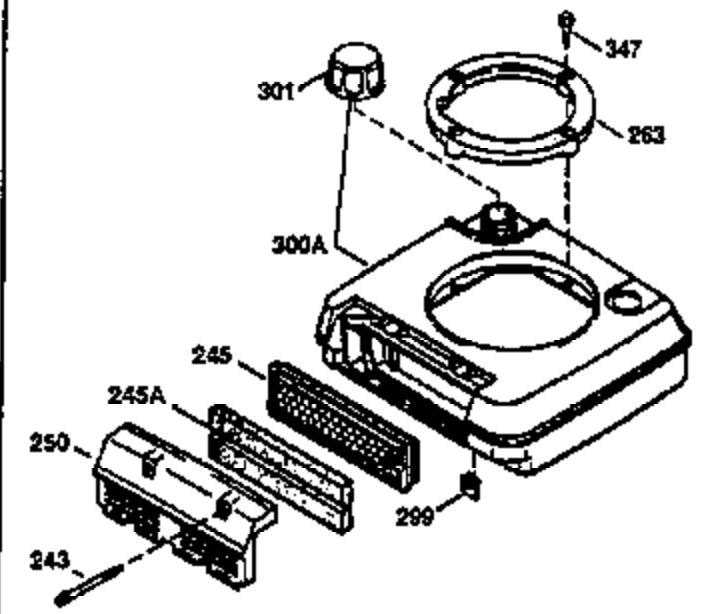

ILLUSTRATION SHOWS TYPICAL PARTS ONLY, ORDER BY PART NUMBER. PARTS NOT LISTED ARE SUPPLIED BY OEM.

Ref #	Part Number	Qty	Description
239	34338	1	* Air Cleaner Gasket
243	650932	2	Screw, 10-32 x 49/64"
245	35066	1	Air Cleaner Filter
250	35065	1	Air Cleaner Cover
260	35393	1	Blower Housing
287	650926	2	Screw, 8-32 x 21/64"
298	28763	3	Screw, 10-32 x 35/64"
300	34369A	1	Fuel Tank (Incl. 292 & 301)
301	35355	1	Fuel Cap
370	34442A	1	Instruction Decal
390	590688	1	Rewind Starter