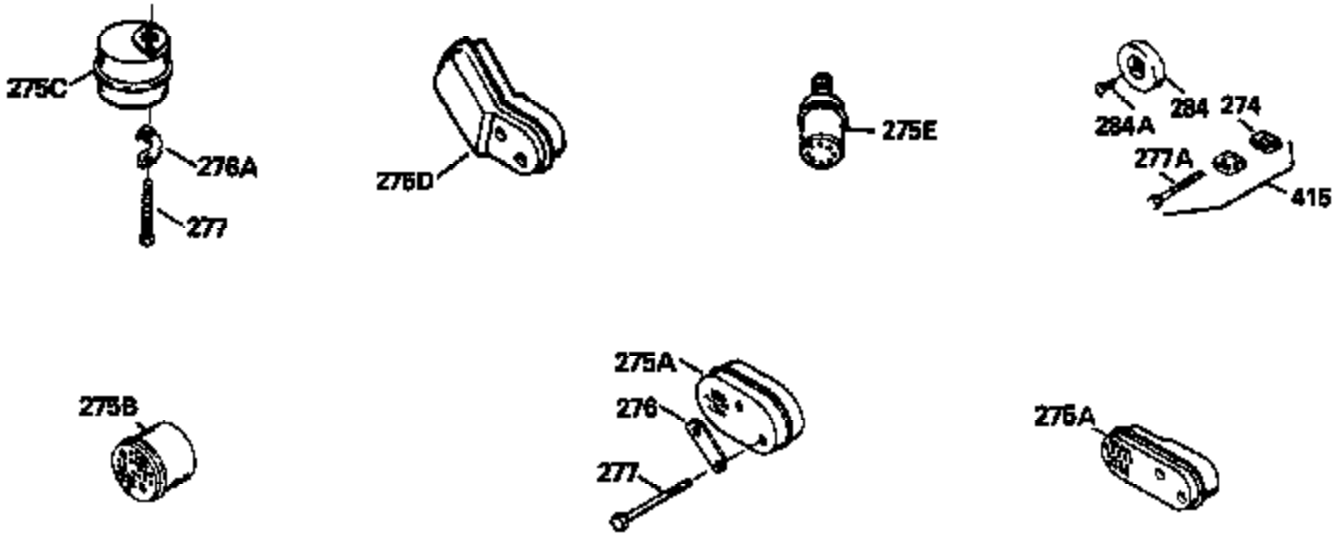

Ref #	Part Number	Qty	Description
189	650839		Screw, 1/4-20 x 3/8"
190	35831		Lever, Brake
191	35015B		Bracket Assy., S.E. Brake (Incl. 195)
194	32309		Ring, Retaining
195	610973		Terminal Assy.
274	26754A		* Gasket, Exhaust (Use as required)
275B	35708		Muffler (Incl. 277)
277	650795		Screw, 1/4-20 x 2-1/4"
277A	30063		Screw, 1/4-20 x 1/2" (Use as required)
370F	34387		Decal, Instruction (Optional)
415	730162		Muffler Adap.Kit(Incl.274,277A)(Use a s req.)
430	730574		Debris Screen Kit (Incl. 370F,431-433)(Opt.)
431	35596		Screen, Debris (Optional)
432	35597		Bracket, Debris screen (Optional)
433	650910		Screw, 8-32 x 1/4" (Optional)