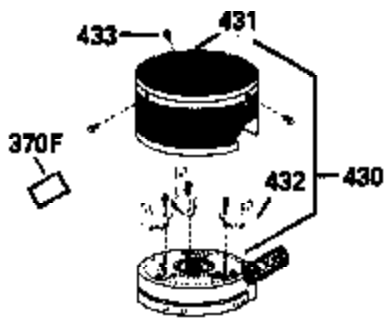

Ref #	Part Number	Qty	Description
400	33238C		* Gasket Set (Incl. items marked *)
420	730225		SAE 30, 4-Cycle Engine Oil (Quart)

ILLUSTRATION SHOWS TYPICAL PARTS ONLY. ORDER BY PART NUMBER. PARTS NOT LISTED ARE SUPPLIED BY OEM.

Engine Parts List #2

Ref #	Part Number	Qty	Description
118	730194		Rope Guide Kit (Use as required with 34476 fuel tank)
238	650806		Screw, 10-32 x 5/8"
246C	35705		Filter, Pre-Air (Optional)
260A	35491		Housing, Blower
262	650831		Screw, 1/4-20 x 15/32"
287B	650884		Screw, 8-32 x 1/2"
287A	650735		Screw, 10-24 x 3/8" (Use as required)
287A			Pop Rivet, (3/16" Dia.)(Purchase locally)
301	33032		Fuel Cap
327	35932		Plug, Starter
354	35025		Staple (Not used on all models)
357	34985		Rope Stop & Staple Ass'y. (Incl. 354)
370	550223		Decal, Name
370A	34346		Decal, Instruction
390B	590621		Rewind Starter (Refer to Division 5, Section C, page 34 or Fiche 8, Grid G-9 for breakdown)