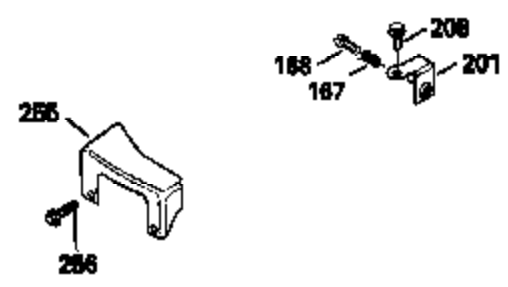

Ref #	Part Number	Qty	Description
19	31361		Spring, Extension
69	35261		* Gasket, Mounting flange
182	6201		Screw, 1/4-28 x 7/8"
185	31384A		Pipe, Intake (Incl. 224)
186	32653		Link, Governor spring
216	33086		Lever, Speed adjusting
223	650451		Screw, 1/4-20 x 1"
238	650806		Screw, 10-32 x 5/8"
246B	35435		Filter, Pre-Air (Use as required)