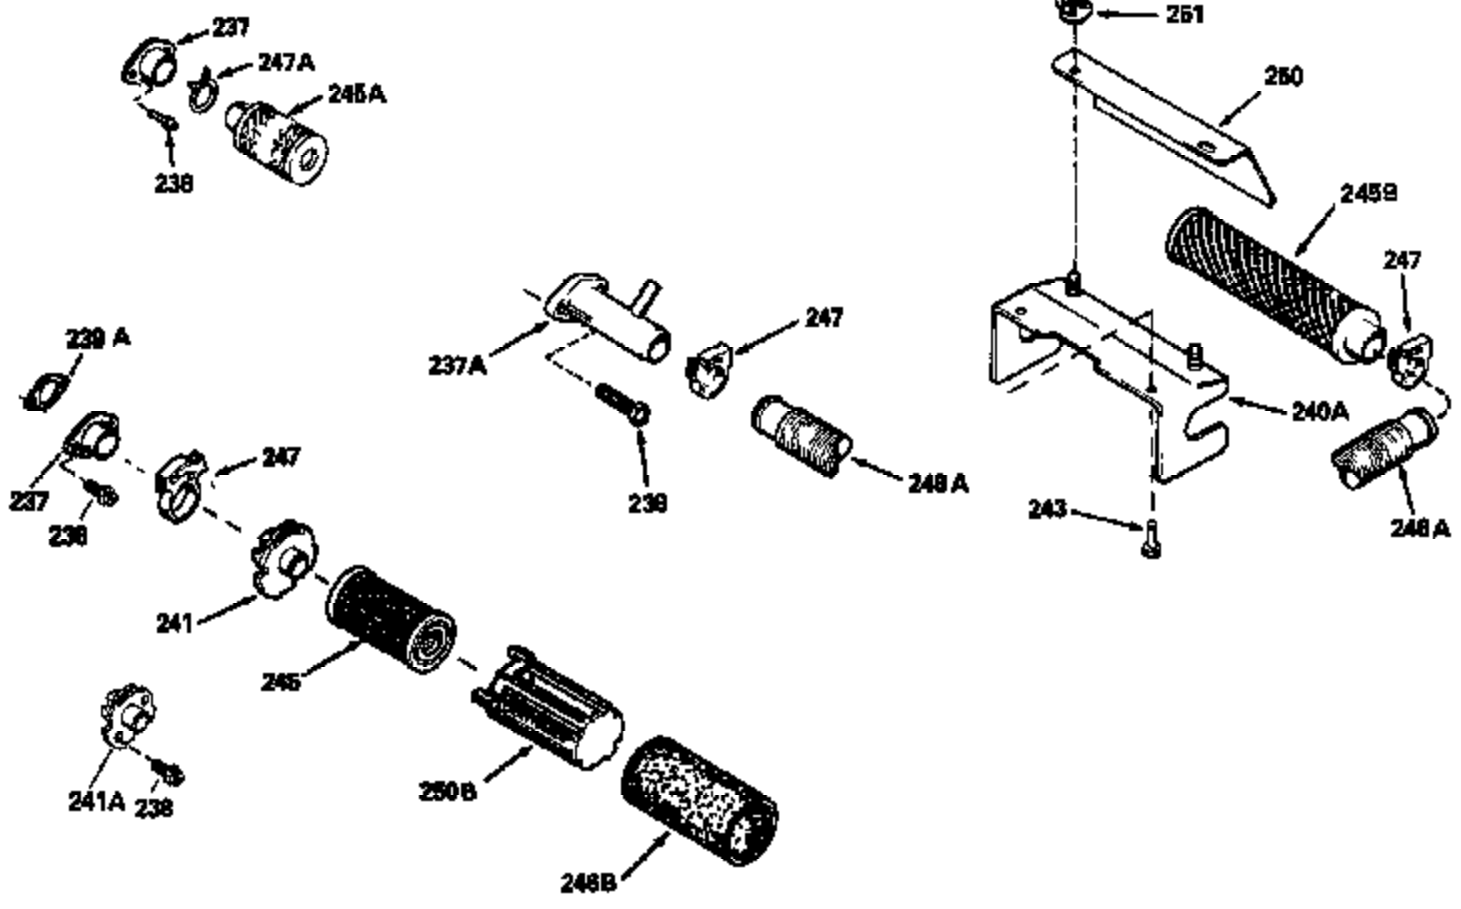

Ref #	Part Number	Qty	Description
400	33238C		* Gasket Set (Incl. items marked *)
420	730225		SAE 30, 4-Cycle Engine Oil (Quart)

ILLUSTRATION SHOWS TYPICAL PARTS ONLY. ORDER BY PART NUMBER. PARTS NOT LISTED ARE SUPPLIED BY OEM.

Engine Parts List #2

Ref #	Part Number	Qty	Description
118	730194		Rope Guide Kit (Use as required with 34476 fuel tank)
238	650806		Screw, 10-32 x 5/8"
246C	35705		Filter, Pre-Air (Optional)
260A	35491		Housing, Blower
262	650831		Screw, 1/4-20 x 15/32"
287B	650884		Screw, 8-32 x 1/2"
287A	650735		Screw, 10-24 x 3/8" (Use as required)
287A			Pop Rivet, (3/16" Dia.)(Purchase locally)
301	33032		Fuel Cap
327	35932		Plug, Starter
354	35025		Staple (Not used on all models)
357	34985		Rope Stop & Staple Ass'y. (Incl. 354)
370	550223		Decal, Name
370A	34346		Decal, Instruction
390B	590621		Rewind Starter (Refer to Division 5, Section C, page 34 or Fiche 8, Grid G-9 for breakdown)

Ref #	Part Number	Qty	Description
19	31361		Spring, Extension
69	35261		* Gasket, Mounting flange
182	6201		Screw, 1/4-28 x 7/8"
185	31384A		Pipe, Intake (Incl. 224)
186	32653		Link, Governor spring
216	33086		Lever, Speed adjusting
223	650451		Screw, 1/4-20 x 1"
238	650806		Screw, 10-32 x 5/8"
246B	35435		Filter, Pre-Air (Use as required)