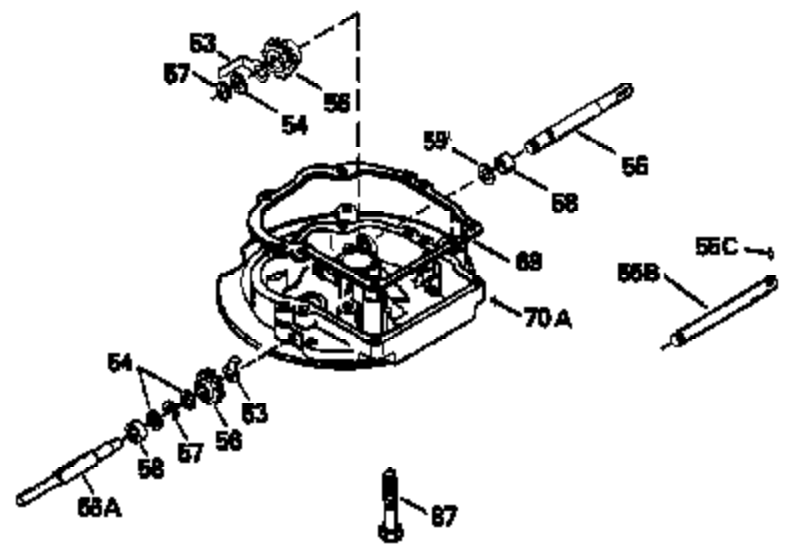

Ref #	Part Number	Qty	Description
400	33238C		* Gasket Set (Incl. items marked *)
420	730225		SAE 30, 4-Cycle Engine Oil (Quart)

ILLUSTRATION SHOWS TYPICAL PARTS ONLY. ORDER BY PART NUMBER. PARTS NOT LISTED ARE SUPPLIED BY OEM.

Engine Parts List #2

Ref #	Part Number	Qty	Description
118	730194		Rope Guide Kit (Use as required with 34476 fuel tank)
238	650806		Screw, 10-32 x 5/8"
246C	35705		Filter, Pre-Air (Optional)
260A	35491		Housing, Blower
262	650831		Screw, 1/4-20 x 15/32"
287B	650884		Screw, 8-32 x 1/2"
287A	650735		Screw, 10-24 x 3/8" (Use as required)
287A			Pop Rivet, (3/16" Dia.)(Purchase locally)
301	33032		Fuel Cap
327	35932		Plug, Starter
354	35025		Staple (Not used on all models)
357	34985		Rope Stop & Staple Ass'y. (Incl. 354)
370	550223		Decal, Name
370A	34346		Decal, Instruction
390B	590621		Rewind Starter (Refer to Division 5, Section C, page 34 or Fiche 8, Grid G-9 for breakdown)

Ref #	Part Number	Qty	Description
19	31361		Spring, Extension
69	35261		* Gasket, Mounting flange
182	6201		Screw, 1/4-28 x 7/8"
185	31384A		Pipe, Intake (Incl. 224)
186	32653		Link, Governor spring
216	33086		Lever, Speed adjusting
223	650451		Screw, 1/4-20 x 1"
238	650806		Screw, 10-32 x 5/8"
246B	35435		Filter, Pre-Air (Use as required)