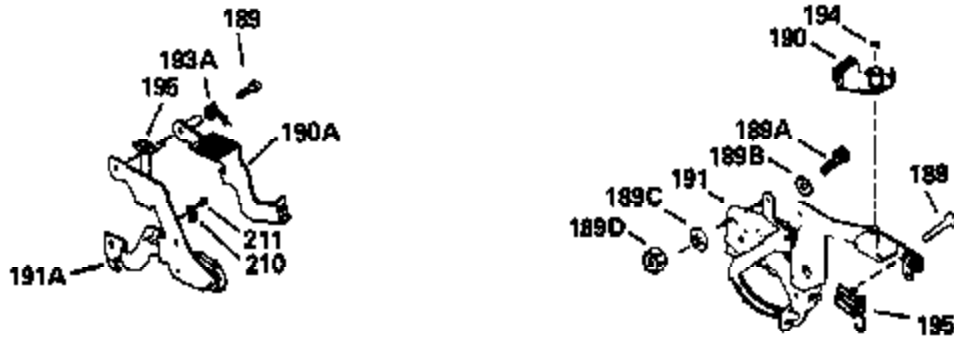

Ref #	Part Number	Qty	Description
189	650839		Screw, 1/4-20 x 3/8"
190	35831		Lever, Brake
191	35015B		Bracket Assy., S.E. Brake (Incl. 195)
194	32309		Ring, Retaining
195	610973		Terminal Assy.
274	26754A		* Gasket, Exhaust (Use as required)
275B	35708		Muffler (Incl. 277)
277	650795		Screw, 1/4-20 x 2-1/4"
277A	30063		Screw, 1/4-20 x 1/2" (Use as required)
370F	34387		Decal, Instruction (Optional)
415	730162		Muffler Adap.Kit(Incl.274,277A)(Use a s req.)
430	730574		Debris Screen Kit (Incl. 370F,431-433)(Opt.)
431	35596		Screen, Debris (Optional)
432	35597		Bracket, Debris screen (Optional)
433	650910		Screw, 8-32 x 1/4" (Optional)