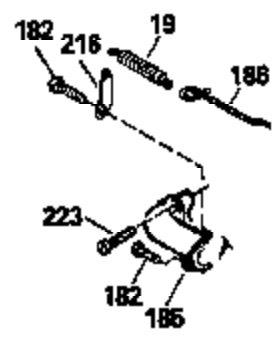

Ref #	Part Number	Qty	Description
19	31361		Spring, Extension
69	35261		* Gasket, Mounting flange
182	6201		Screw, 1/4-28 x 7/8"
185	31384A		Pipe, Intake (Incl. 224)
186	32653		Link, Governor spring
216	33086		Lever, Speed adjusting
223	650451		Screw, 1/4-20 x 1"
238	650806		Screw, 10-32 x 5/8"
246B	35435		Filter, Pre-Air (Use as required)