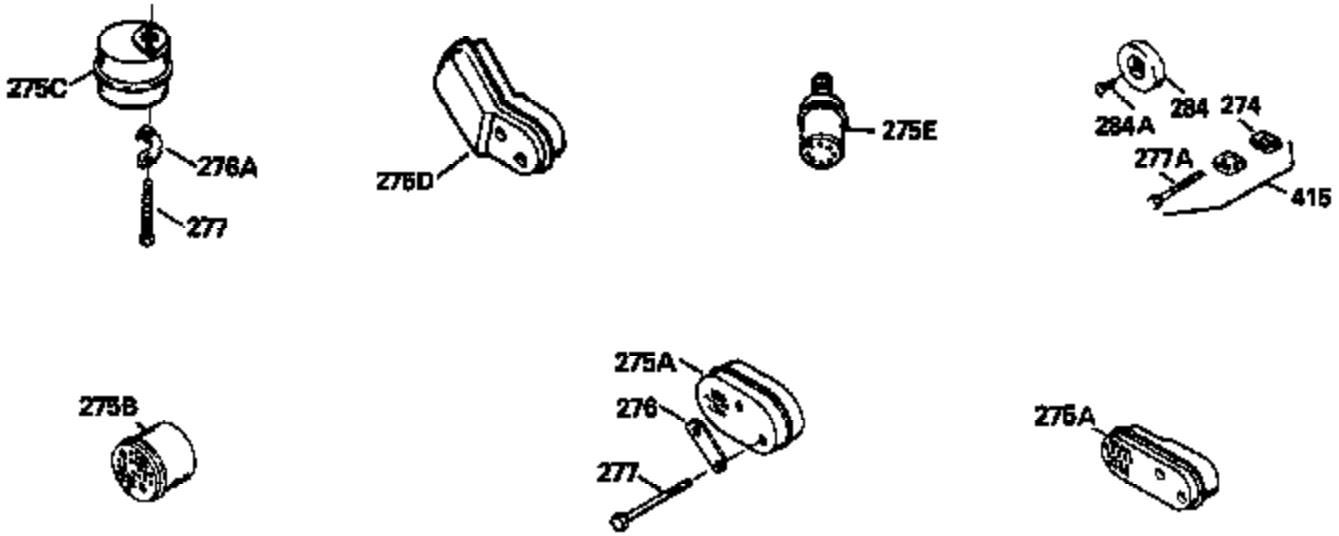

Ref #	Part Number	Qty	Description
189	650839		Screw, 1/4-20 x 3/8"
190	35831		Lever, Brake
191	35040A		Bracket Assy., S.E. Brake (Incl. 195)
194	32309		Ring, Retaining
195	610973		Terminal Assy.
210	27793		Clip, Conduit
211	28942		Screw, 10-32 x 3/8"
274	26754A		* Gasket, Exhaust (Use as required)
275B	35708		Muffler (Incl. 277)
277	650795		Screw, 1/4-20 x 2-1/4"
277A	30063		Screw, 1/4-20 x 1/2" (Use as required)
370F	34387		Decal, Instruction (Optional)
415	730162		Muffler Adap.Kit(Incl.274,277A)(Use a s req.)
430	730574		Debris Screen Kit (Incl. 370F,431-433)(Opt.)
431	35596		Screen, Debris (Optional)
432	35597		Bracket, Debris screen (Optional)
433	650910		Screw, 8-32 x 1/4" (Optional)