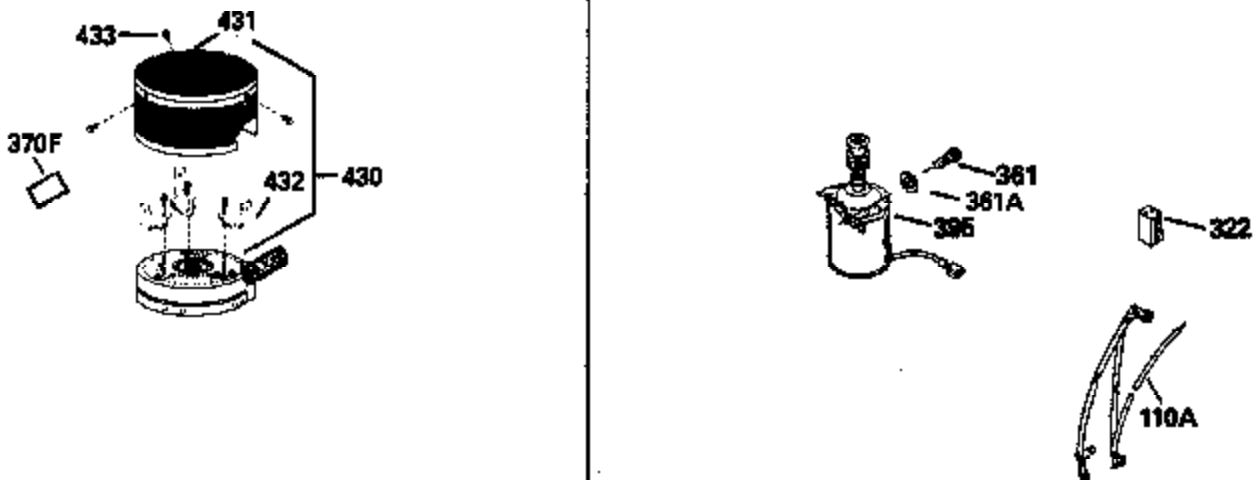

Ref #	Part Number	Qty	Description
189	650839		Screw, 1/4-20 x 3/8"
190	35831		Lever, Brake
191	35040A		Bracket Assy., S.E. Brake (Incl. 195)
194	32309		Ring, Retaining
195	610973		Terminal Assy.
210	27793		Clip, Conduit
211	28942		Screw, 10-32 x 3/8"
274	26754A		* Gasket, Exhaust (Use as required)
275B	35708		Muffler (Incl. 277)
277	650795		Screw, 1/4-20 x 2-1/4"
277A	30063		Screw, 1/4-20 x 1/2" (Use as required)
370F	34387		Decal, Instruction (Optional)
415	730162		Muffler Adap.Kit(Incl.274,277A)(Use a s req.)
430	730574		Debris Screen Kit (Incl. 370F,431-433)(Opt.)
431	35596		Screen, Debris (Optional)
432	35597		Bracket, Debris screen (Optional)
433	650910		Screw, 8-32 x 1/4" (Optional)