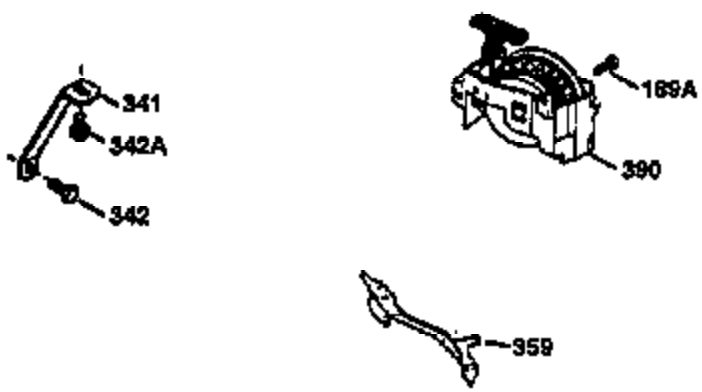

ILLUSTRATION SHOWS TYPICAL PARTS ONLY, ORDER BY PART NUMBER. PARTS NOT LISTED ARE SUPPLIED BY OEM.

Ref #	Part Number	Qty	Description
239	34338	1	* Air Cleaner Gasket
243	650932	2	Screw, 10-32 x 49/64"
245	35066	1	Air Cleaner Filter
250	35065	1	Air Cleaner Cover
260	35393	1	Blower Housing
287	650926	2	Screw, 8-32 x 21/64"
298	28763	3	Screw, 10-32 x 35/64"
300	34369A	1	Fuel Tank (Incl. 292 & 301)
301	35355	1	Fuel Cap
370	35167	1	Instruction Decal
390	590686	1	Rewind Starter