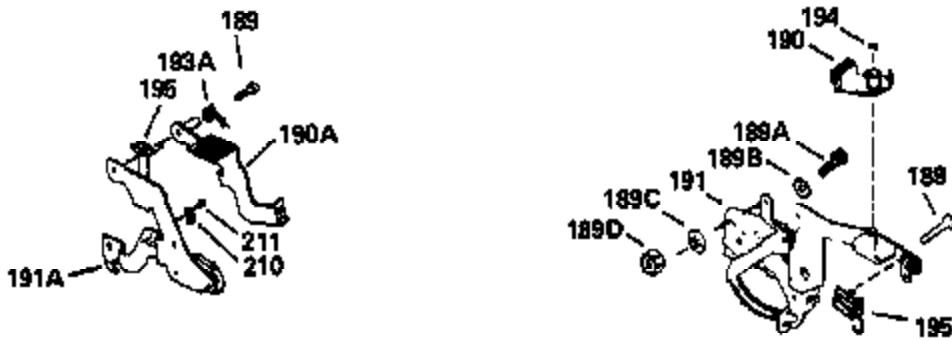

Ref #	Part Number	Qty	Description
189	650839		Screw, 1/4-20 x 3/8"
190	35831		Lever, Brake
191	35040A		Bracket Assy., S.E. Brake (Incl. 195)
194	32309		Ring, Retaining
195	610973		Terminal Assy.
274	26754A		* Gasket, Exhaust (Use as required)
275B	35708		Muffler (Incl. 277)
277	650795		Screw, 1/4-20 x 2-1/4"
277A	30063		Screw, 1/4-20 x 1/2" (Use as required)
370F	34387		Decal, Instruction (Optional)
415	730162		Muffler Adap.Kit(Incl.274,277A)(Use a s req.)
430	730574		Debris Screen Kit (Incl. 370F,431-433)(Opt.)
431	35596		Screen, Debris (Optional)
432	35597		Bracket, Debris screen (Optional)
433	650910		Screw, 8-32 x 1/4" (Optional)