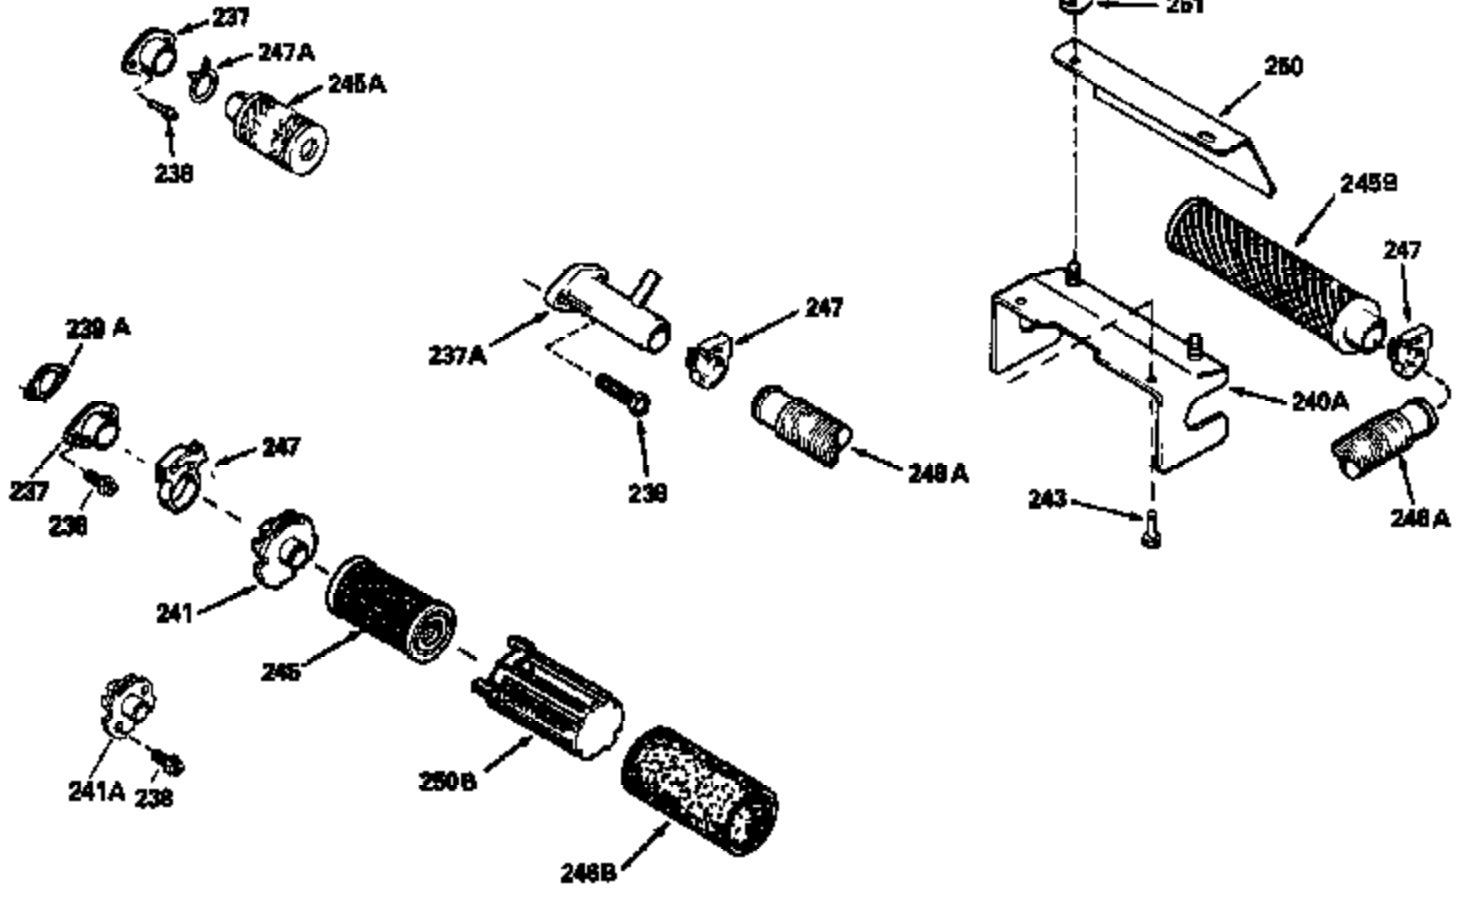

Ref #	Part Number	Qty	Description
390B	590621		Rewind Starter (Refer to Division 5, Section C, page 34 or Fiche 8, Grid G-9 for breakdown)
400	33238C		* Gasket Set (Incl. items marked *)
420	730225		SAE 30, 4-Cycle Engine Oil (Quart)

ILLUSTRATION SHOWS TYPICAL PARTS ONLY. ORDER BY PART NUMBER. PARTS NOT LISTED ARE SUPPLIED BY OEM.

Ref #	Part Number	Qty	Description
118	730194		Rope Guide Kit (Use as required with 34476 fuel tank)
238	650806		Screw, 10-32 x 5/8"
246C	35705		Filter, Pre-Air (Optional)
260A	35491		Housing, Blower
262	650831		Screw, 1/4-20 x 15/32"
287B	650884		Screw, 8-32 x 1/2"
287A	650735		Screw, 10-24 x 3/8" (Use as required)
287A			Pop Rivet, (3/16" Dia.)(Purchase locally)
300A	34369A		Fuel Tank (Incl. 292 & 301A) NOTE: These tanks (34369A) were built with different size fuel inlet openings. Tanks with the 1-3/16" I.D. opening use fuel cap 33032. Tanks with the 1-1/2" I.D. opening use fuel cap 35355.
301	33032		Fuel Cap
327	35932		Plug, Starter
370	550223		Decal, Name
370A	34346		Decal, Instruction
390B	590621		Rewind Starter (Refer to Division 5, Section C, page 34 or Fiche 8, Grid G-9 for breakdown)

Ref #	Part Number	Qty	Description
19	31361		Spring, Extension
69	35261		* Gasket, Mounting flange
182	6201		Screw, 1/4-28 x 7/8"
185	31384A		Pipe, Intake (Incl. 224)
186	34337		Link, Governor spring
209	30200		Screw, 10-24 x 9/16"
223	650451		Screw, 1/4-20 x 1"
238	650806		Screw, 10-32 x 5/8"
246B	35435		Filter, Pre-Air (Use as required)