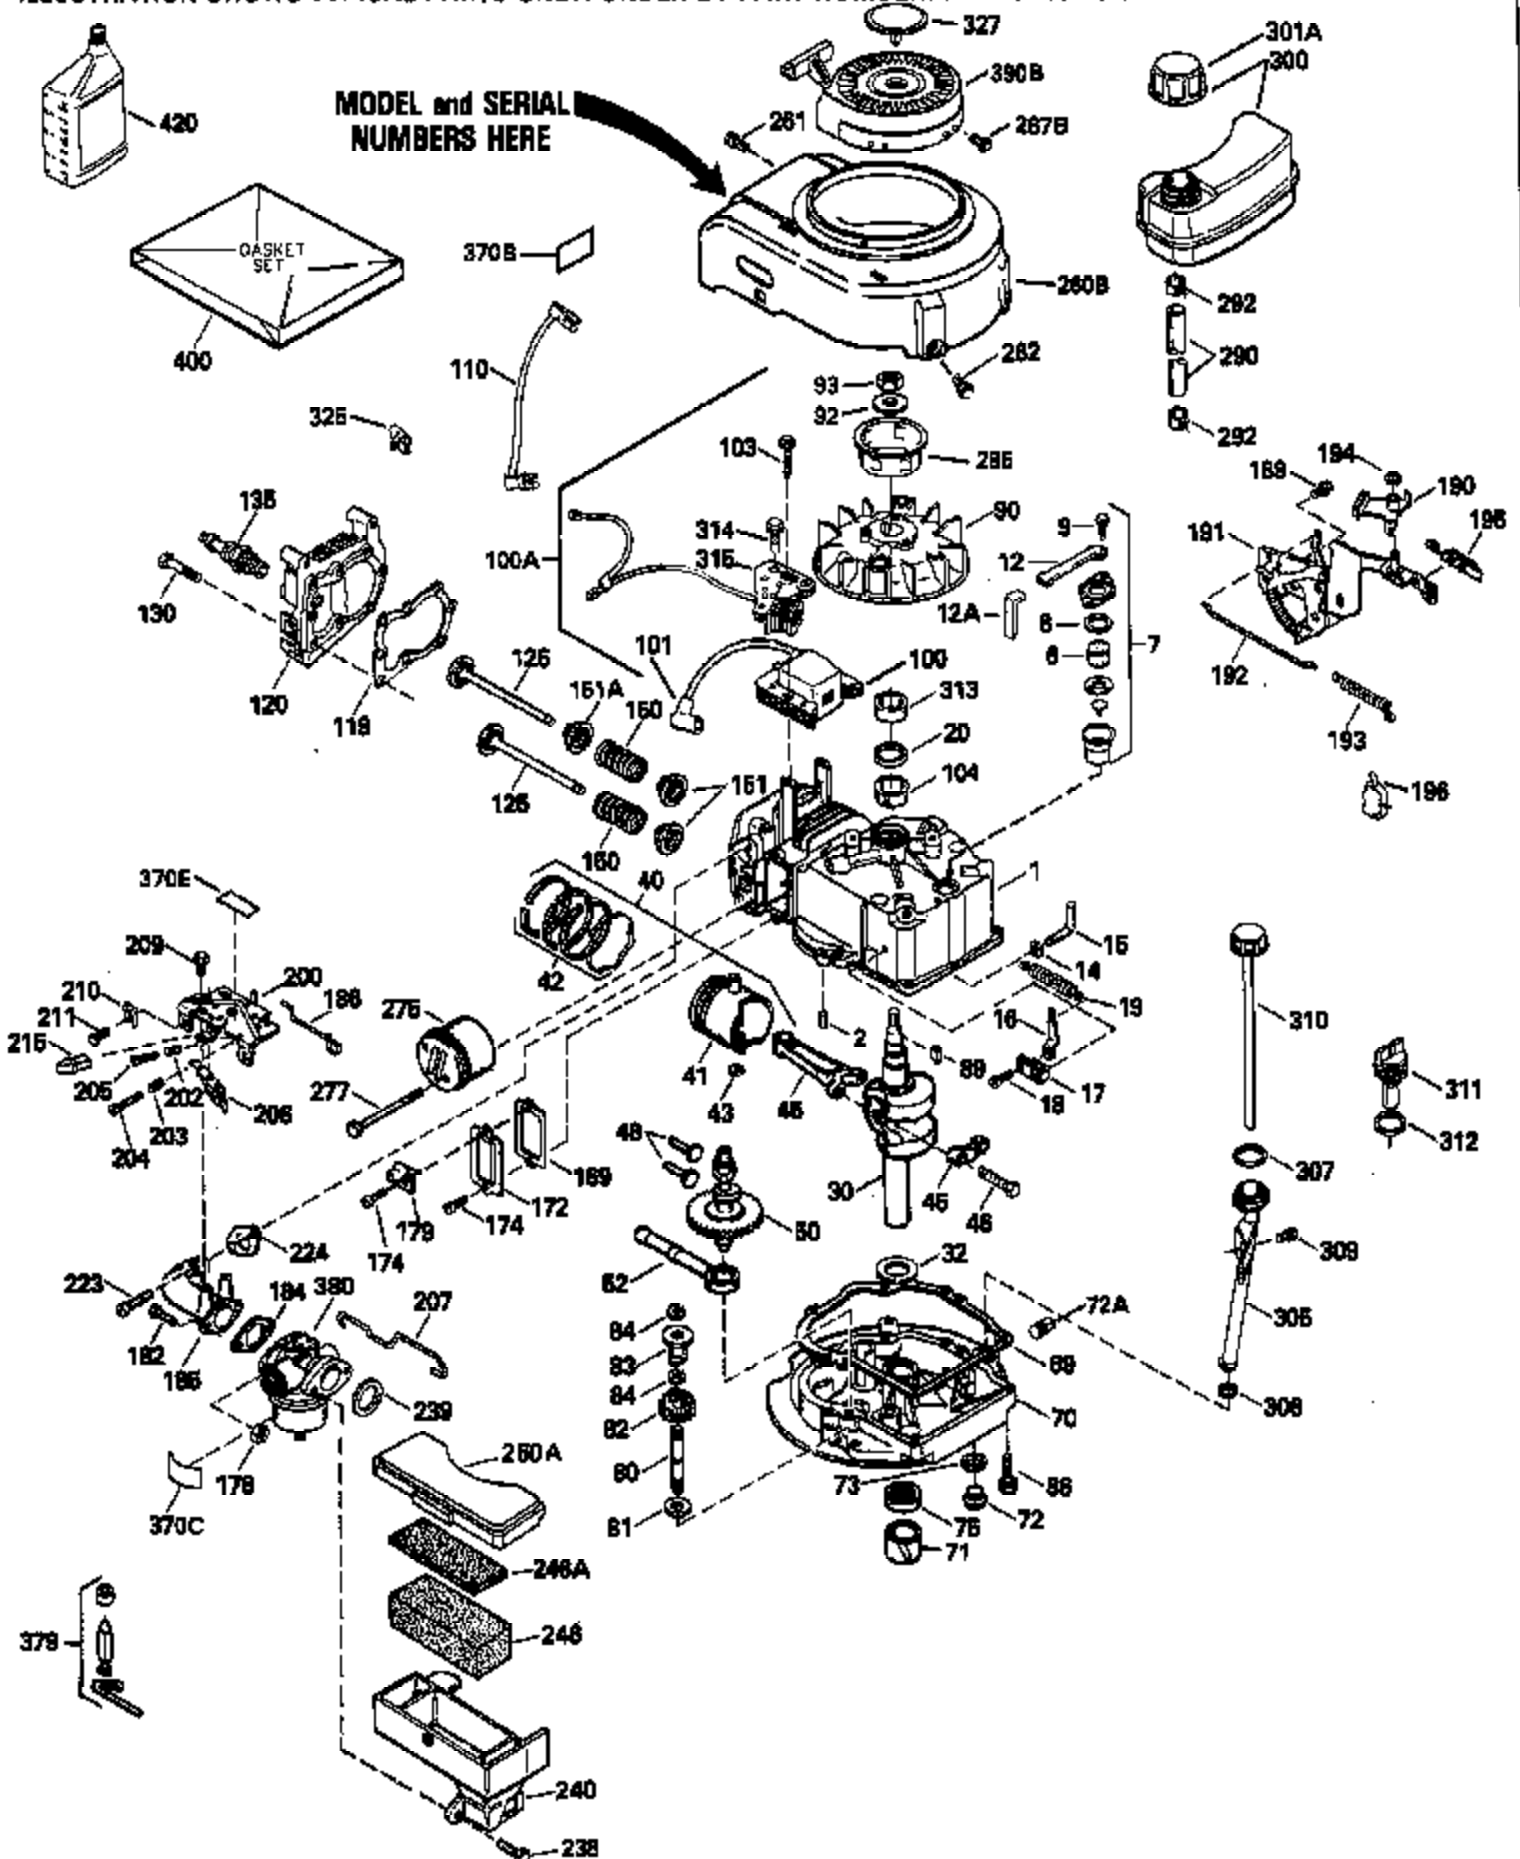

ILLUSTRATION SHOWS TYPICAL PARTS ONLY. ORDER BY PART NUMBER. PARTS NOT LISTED ARE SUPPLIED BY OEM.

Ref #	Part Number	Qty	Description
1	34975		Cylinder Ass'y. (Incl. 2, 8, 9 & 20) (2-1/2")
2	26727		Pin, Dowel
6	33734		Element, Breather
7	34214A		Breather Ass'y. (Incl. 6, 8, 9, 12 & 12A)
8	33735		* Gasket, Breather
9	30200		Screw, 10-24 x 9/16"
12	33886		Tube, Breather
14	28277		Washer
15	30589		Rod, Governor (Incl. 14)
16	31383A		Lever, Governor
17	31335		Clamp, Governor lever
18	650548		Screw, 8-32 x 5/16"
19	31361		Spring, Extension
20	32600		Seal, Oil
30	34460A		Crankshaft Ass'y.
40	34514		Piston, Pin & Ring Set (Std.) (2-1/2" Bore)
40	34515		Piston, Pin & Ring Set (.010" OS)
40	34516		Piston, Pin & Ring Set (.020" OS)
41	32538B		Piston & Pin Ass'y. (Incl. 43)(Std.)(2-1/2")
41	32548B		Piston & Pin Ass'y. (Incl. 43) (.010" OS)
41	32549B		Piston & Pin Ass'y. (Incl. 43) (.020" OS)
42	28986		Ring Set (Std.) (2-1/2" Bore)
42	28987		Ring Set (.010" OS)
42	28988		Ring Set (.020" OS)
43	20381		Ring, Piston pin retaining
45	30963B		Rod Assy., Connecting (Incl. 46)
46	32610A		Bolt, Connecting rod
48	27241		Lifter, Valve
50	33148A		Camshaft
52	29914		Oil Pump Assy.
69	35261		* Gasket, Mounting flange
70	30571A		Flange Ass'y. (Incl. 72, 73, 75, 80 & 311)
72	30572		Plug, Oil drain (Incl. 73)
73	28833		* Drain Plug Gasket (Not req. W/plastic plug)
75	26208		Seal, Oil
80	30574		Shaft, Governor
81	30590A		Washer, Flat
82	30591		Gear Assy., Governor (Incl. 81)
83	30588A		Spool, Governor
84	29193		Ring, Retaining
86	650488		Screw, 1/4-20 x 1-1/4"
89	611004		Flywheel Key
90	611112		Flywheel
92	650815		Washer, Belleville
93	650816		Nut, Flywheel
100	730207		Magneto-to-Solid State Conversion Kit (Includes solid state module, solid state flywheel key, and instructions.)(Use as required on external ignition engines only.)
100	34443A		Solid State Assy.
103	650814		Screw, Torx T-15, 10-24 x 1"
110	34961		Ground Wire
119	29953C		* Gasket, Cylinder head
120	34335		Head, Cylinder
125	29313C		Exhaust Valve (Std.) (Incl. 151)
125	29315C		Exhaust Valve (1/32" OS) (Incl. 151)
126	29314B		Intake Valve (Std.) (Incl. 151)
126	29315C		Intake Valve (1/32" OS) (Incl. 151)