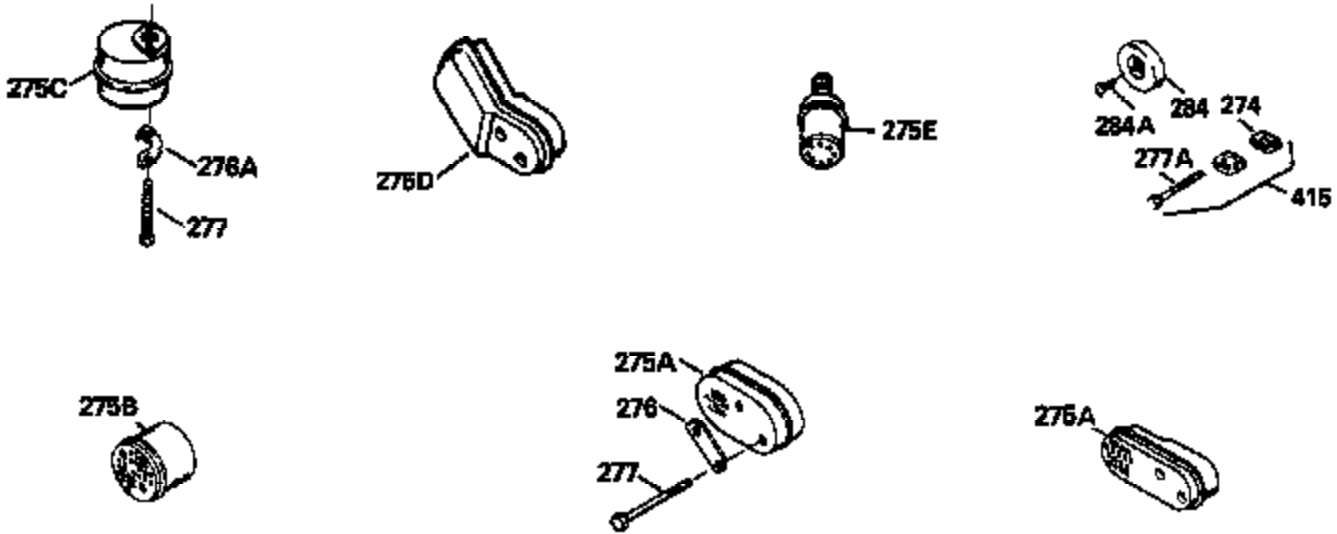

Ref #	Part Number	Qty	Description
189	650839		Screw, 1/4-20 x 3/8"
190	35831		Lever, Brake
191	35040A		Bracket Assy., S.E. Brake (Incl. 195)
194	32309		Ring, Retaining
195	610973		Terminal Assy.
274	26754A		* Gasket, Exhaust (Use as required)
275B	35708		Muffler (Incl. 277)
277	650795		Screw, 1/4-20 x 2-1/4"
277A	30063		Screw, 1/4-20 x 1/2" (Use as required)
370F	34387		Decal, Instruction (Optional)
415	730162		Muffler Adap.Kit(Incl.274,277A)(Use a s req.)
430	730574		Debris Screen Kit (Incl. 370F,431-433)(Opt.)
431	35596		Screen, Debris (Optional)
432	35597		Bracket, Debris screen (Optional)
433	650910		Screw, 8-32 x 1/4" (Optional)