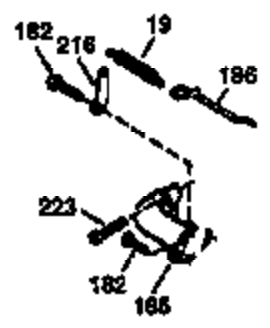

ILLUSTRATION SHOWS TYPICAL PARTS ONLY. ORDER BY PART NUMBER. PARTS NOT LISTED ARE SUPPLIED BY OEM.

Ref #	Part Number	Qty	Description
19	31386	1	Extension Spring
69	35261	1	* Mounting Flange Gasket
70	30571A	1	Mounting Flange (Incl.72,75,80 & 311)
90	611123	1	Flywheel
167	32924	1	Speed Adjusting Spring
168	650688	1	Screw, 10-32 x 1"
182	6201	2	Screw, 1/4-28 x 7/8"
185	31384A	1	Intake Pipe (Incl. 224)
186	34337	1	Governor Link
200	33152A	1	Control Bracket (Incl. 206)
201	33150	1	Override Control Bracket
209	30200	2	Screw, 10-24 x 9/16"
223	650451	2	Screw, 1/4-20 x 1"
238	650806	2	Screw, 10-32 x 5/8"
245	34340	1	Air Cleaner Filter
250	34341A	1	Air Cleaner Cover
275	35708	1	Muffler (Incl. 277)
277	650795	2	Screw, 1/4-20 x 2-1/4"