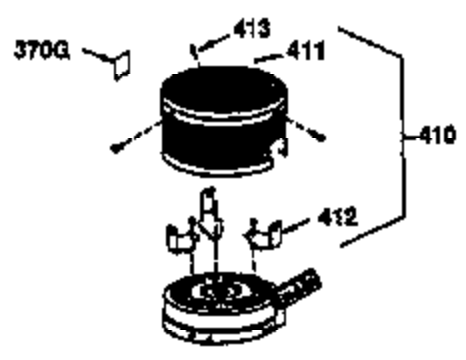

ILLUSTRATION SHOWS TYPICAL PARTS ONLY. ORDER BY PART NUMBER. PARTS NOT LISTED ARE SUPPLIED BY OEM.

Ref #	Part Number	Qty	Description
19	31386	1	Extension Spring
69	35261	1	* Mounting Flange Gasket
70	30571A	1	Mounting Flange (Incl.72,75,80 & 311)
90	611123	1	Flywheel
167	32924	1	Speed Adjusting Spring
168	650688	1	Screw, 10-32 x 1"
182	6201	2	Screw, 1/4-28 x 7/8"
185	31384A	1	Intake Pipe (Incl. 224)
186	34337	1	Governor Link
200	33152A	1	Control Bracket (Incl. 206)
201	33150	1	Override Control Bracket
209	30200	2	Screw, 10-24 x 9/16"
223	650451	2	Screw, 1/4-20 x 1"
238	650806	2	Screw, 10-32 x 5/8"
245	34340	1	Air Cleaner Filter
250	34341A	1	Air Cleaner Cover
275	35708	1	Muffler (Incl. 277)
277	650795	2	Screw, 1/4-20 x 2-1/4"