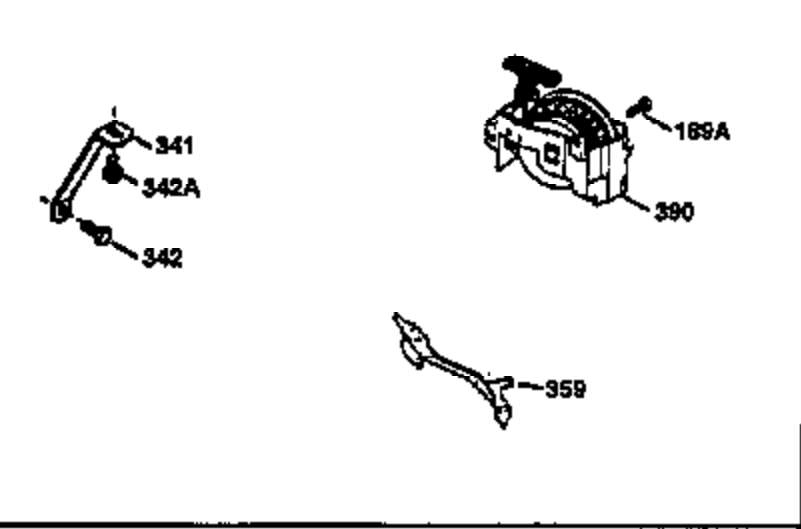

ILLUSTRATION SHOWS TYPICAL PARTS ONLY, ORDER BY PART NUMBER. PARTS NOT LISTED ARE SUPPLIED BY OEM.

Ref #	Part Number	Qty	Description
238	650806	2	Screw, 10-32 x 5/8"
239	34338	1	* Air Cleaner Gasket
245	34340	1	Air Cleaner Filter
250	34341A	1	Air Cleaner Cover
260	35757	1	Blower Housing
287	650884	2	Screw, 8-32 x 1/2"
300	32170A	1	Fuel Tank (Incl. 292 & 301)
301	33032	1	Fuel Cap
370	34346	1	Instruction Decal
390	590635	1	Rewind Starter