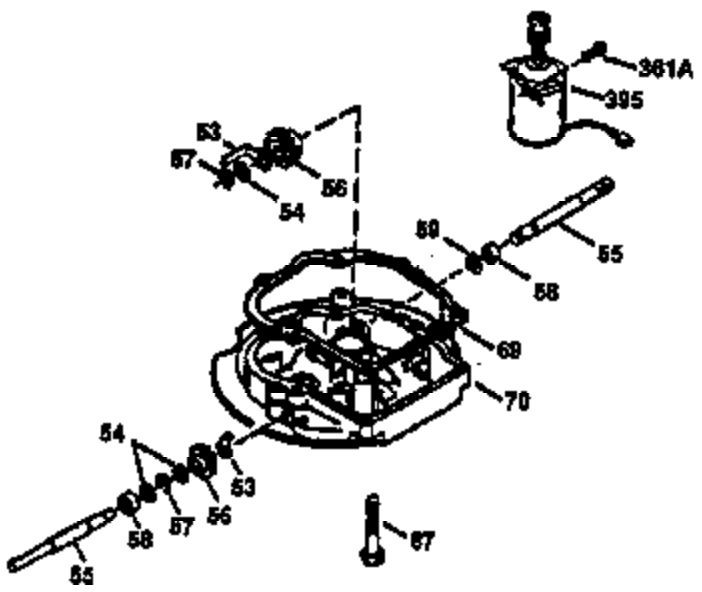

ILLUSTRATION SHOWS TYPICAL PARTS ONLY. ORDER BY PART NUMBER. PARTS NOT LISTED ARE SUPPLIED BY OEM.

Ref #	Part Number	Qty	Description
19	31386	1	Extension Spring
69	35261	1	* Mounting Flange Gasket
70	30571A	1	Mounting Flange (Incl.72,75,80 & 311)
90	611123	1	Flywheel
167	32924	1	Speed Adjusting Spring
168	650688	1	Screw, 10-32 x 1"
182	6201	2	Screw, 1/4-28 x 7/8"
185	31384A	1	Intake Pipe (Incl. 224)
186	34337	1	Governor Link
200	33152A	1	Control Bracket (Incl. 206)
201	33150	1	Override Control Bracket
209	30200	2	Screw, 10-24 x 9/16"
223	650451	2	Screw, 1/4-20 x 1"
238	650806	2	Screw, 10-32 x 5/8"
245	34340	1	Air Cleaner Filter
250	34341A	1	Air Cleaner Cover
275	35708	1	Muffler (Incl. 277)
277	650795	2	Screw, 1/4-20 x 2-1/4"