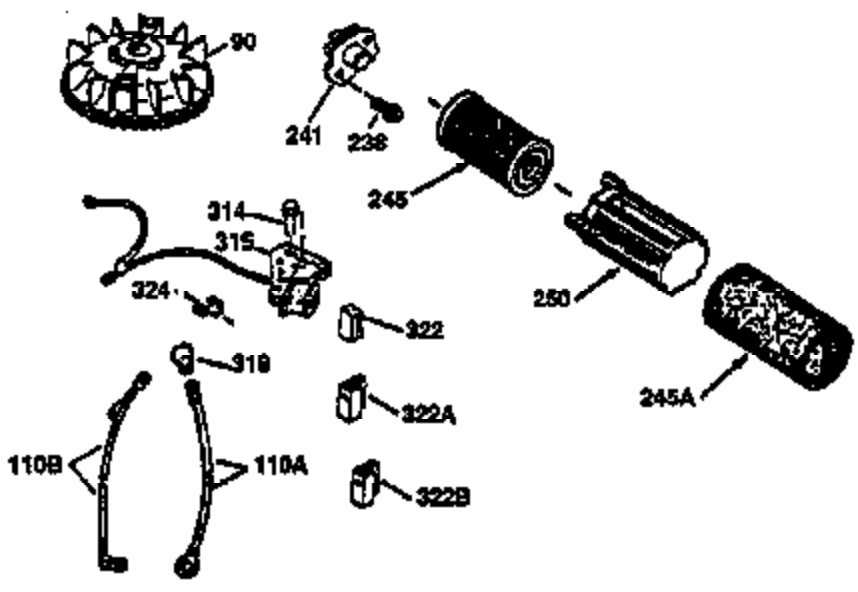

ILLUSTRATION SHOWS TYPICAL PARTS ONLY. ORDER BY PART NUMBER. PARTS NOT LISTED ARE SUPPLIED BY OEM.

Ref #	Part Number	Qty	Description
19	31386	1	Extension Spring
69	35261	1	* Mounting Flange Gasket
70	30571A	1	Mounting Flange (Incl.72,75,80 & 311)
90	611123	1	Flywheel
167	32924	1	Speed Adjusting Spring
168	650688	1	Screw, 10-32 x 1"
182	6201	2	Screw, 1/4-28 x 7/8"
185	31384A	1	Intake Pipe (Incl. 224)
186	34337	1	Governor Link
200	33152A	1	Control Bracket (Incl. 206)
201	33150	1	Override Control Bracket
209	30200	2	Screw, 10-24 x 9/16"
223	650451	2	Screw, 1/4-20 x 1"
238	650806	2	Screw, 10-32 x 5/8"
245	34340	1	Air Cleaner Filter
250	34341A	1	Air Cleaner Cover
275	35708	1	Muffler (Incl. 277)
277	650795	2	Screw, 1/4-20 x 2-1/4"