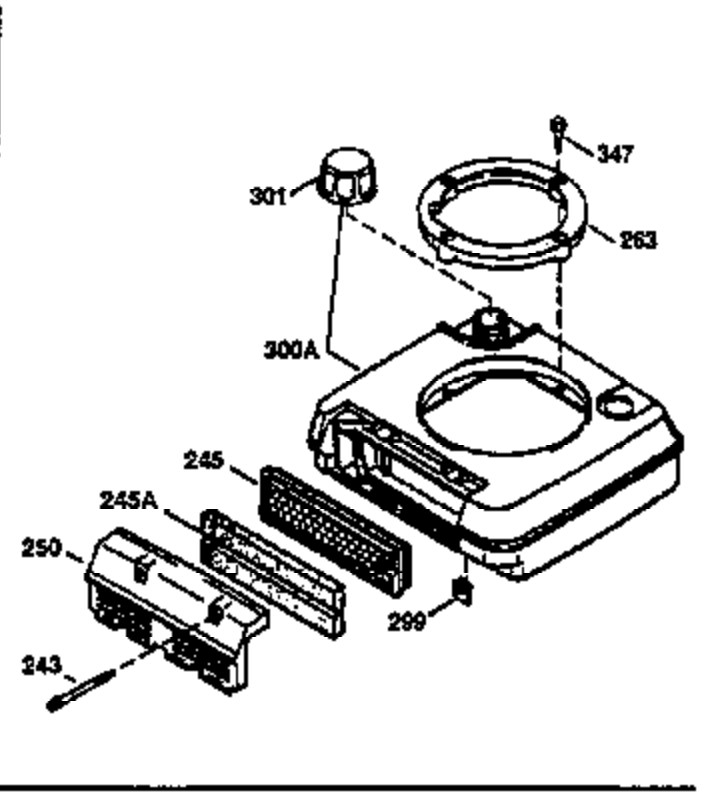

ILLUSTRATION SHOWS TYPICAL PARTS ONLY, ORDER BY PART NUMBER. PARTS NOT LISTED ARE SUPPLIED BY OEM.

Ref #	Part Number	Qty	Description
238	650806	2	Screw, 10-32 x 5/8"
239	34338	1	* Air Cleaner Gasket
245	34340	1	Air Cleaner Filter
250	34341A	1	Air Cleaner Cover
260	35757	1	Blower Housing
287	650884	2	Screw, 8-32 x 1/2"
300	32170A	1	Fuel Tank (Incl. 292 & 301)
301	33032	1	Fuel Cap
370	34346	1	Instruction Decal
390	590635	1	Rewind Starter