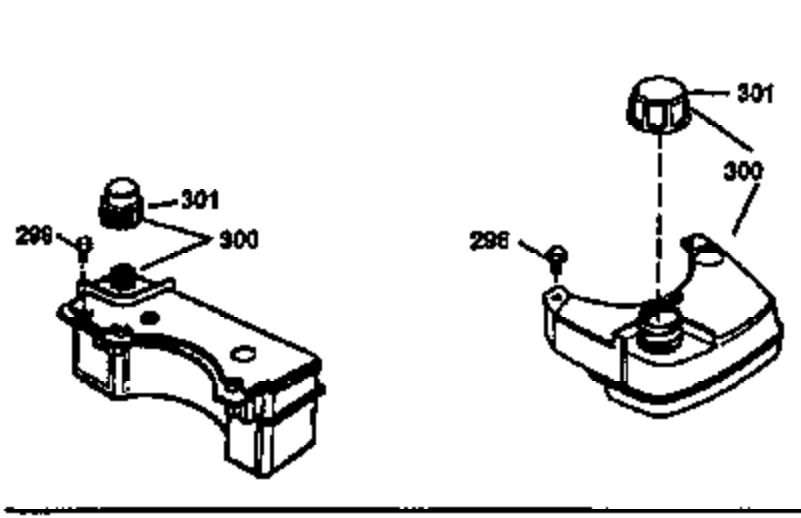

ILLUSTRATION SHOWS TYPICAL PARTS ONLY, ORDER BY PART NUMBER. PARTS NOT LISTED ARE SUPPLIED BY OEM.

Ref #	Part Number	Qty	Description
238	650806	2	Screw, 10-32 x 5/8"
239	34338	1	* Air Cleaner Gasket
245	34340	1	Air Cleaner Filter
250	34341A	1	Air Cleaner Cover
260	35757	1	Blower Housing
287	650884	2	Screw, 8-32 x 1/2"
300	32170A	1	Fuel Tank (Incl. 292 & 301)
301	33032	1	Fuel Cap
370	34346	1	Instruction Decal
390	590635	1	Rewind Starter