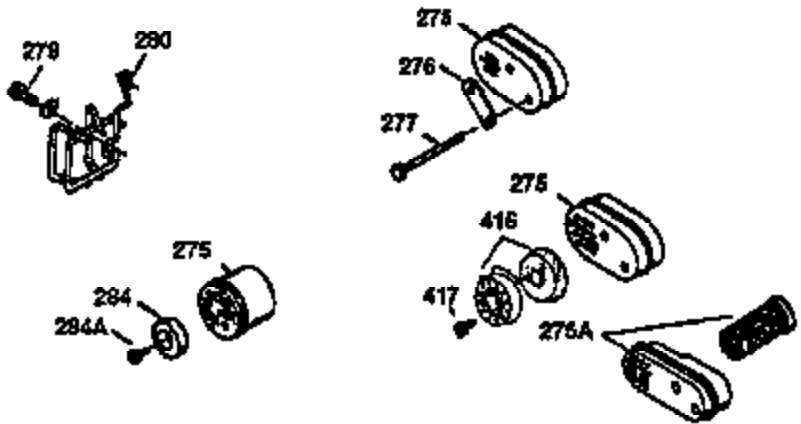

ILLUSTRATION SHOWS TYPICAL PARTS ONLY. ORDER BY PART NUMBER. PARTS NOT LISTED ARE SUPPLIED BY OEM.

Ref #	Part Number	Qty	Description
19	31386	1	Extension Spring
69	35261	1	* Mounting Flange Gasket
70	30571A	1	Mounting Flange (Incl.72,75,80 & 311)
90	611123	1	Flywheel
167	32924	1	Speed Adjusting Spring
168	650688	1	Screw, 10-32 x 1"
182	6201	2	Screw, 1/4-28 x 7/8"
185	31384A	1	Intake Pipe (Incl. 224)
186	34337	1	Governor Link
200	33152A	1	Control Bracket (Incl. 206)
201	33150	1	Override Control Bracket
209	30200	2	Screw, 10-24 x 9/16"
223	650451	2	Screw, 1/4-20 x 1"
238	650806	2	Screw, 10-32 x 5/8"
245	34340	1	Air Cleaner Filter
250	34341A	1	Air Cleaner Cover
275	35708	1	Muffler (Incl. 277)
277	650795	2	Screw, 1/4-20 x 2-1/4"