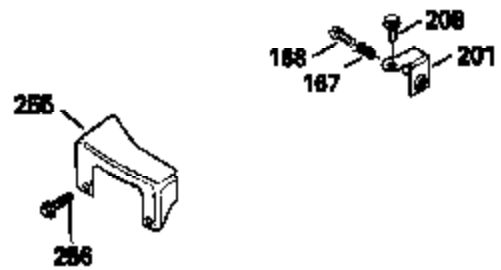

Ref #	Part Number	Qty	Description
19	31361		Spring, Extension
69	35261		* Gasket, Mounting flange
182	6201		Screw, 1/4-28 x 7/8"
185	31384A		Pipe, Intake (Incl. 224)
186	34337		Link, Governor spring
209	30200		Screw, 10-24 x 9/16"
223	650451		Screw, 1/4-20 x 1"
238	650806		Screw, 10-32 x 5/8"
246B	35435		Filter, Pre-Air (Use as required)