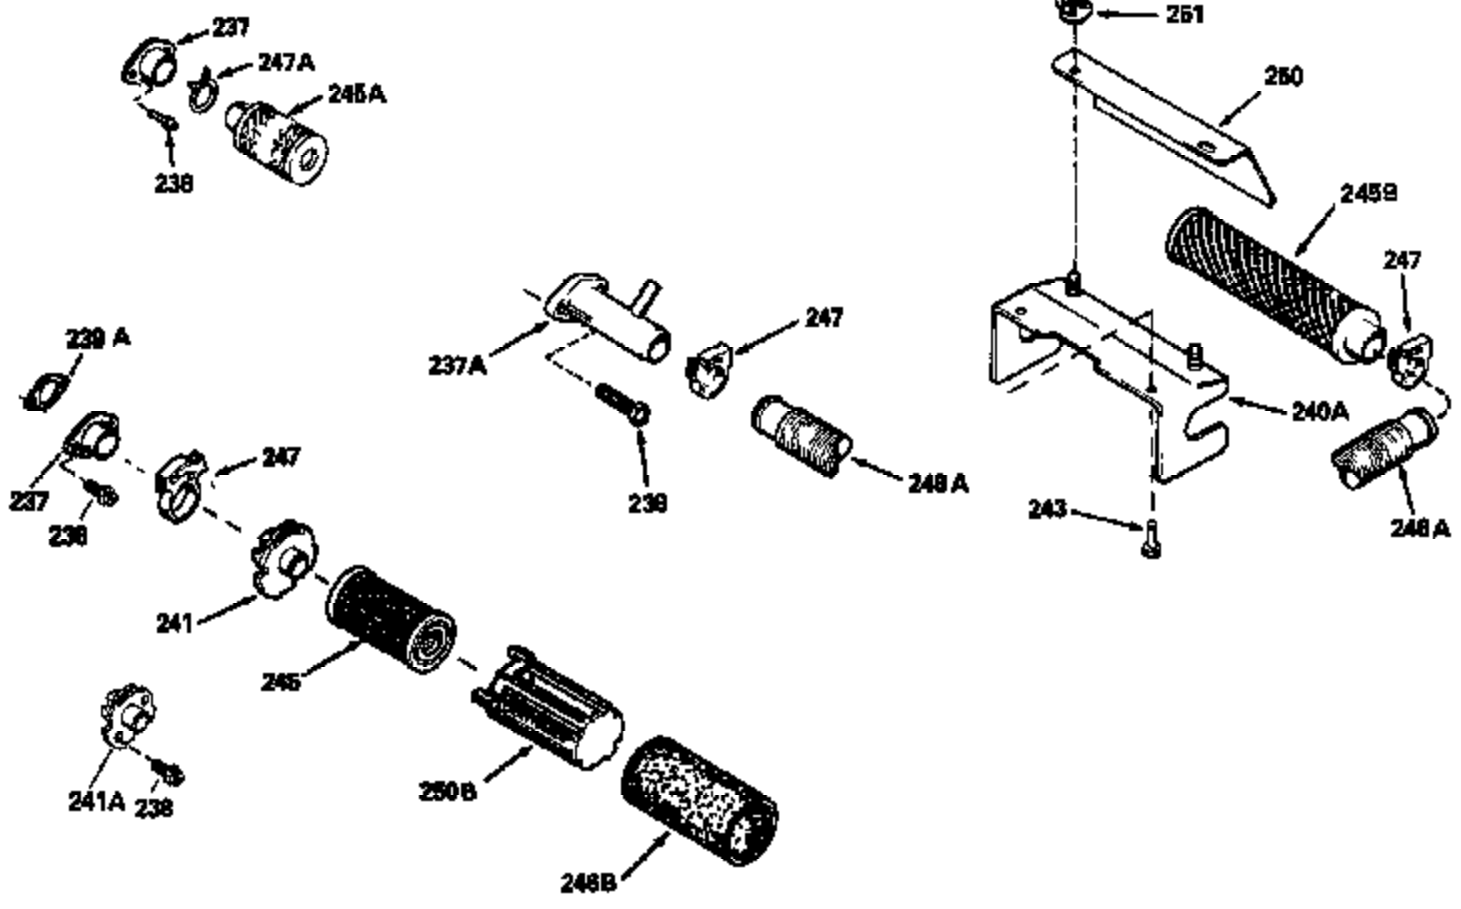

Ref #	Part Number	Qty	Description
19	31361		Spring, Extension
69	35261		* Gasket, Mounting flange
182	6201		Screw, 1/4-28 x 7/8"
185	31384A		Pipe, Intake (Incl. 224)
186	34337		Link, Governor spring
209	30200		Screw, 10-24 x 9/16"
223	650451		Screw, 1/4-20 x 1"
238	650806		Screw, 10-32 x 5/8"
246B	35435		Filter, Pre-Air (Use as required)