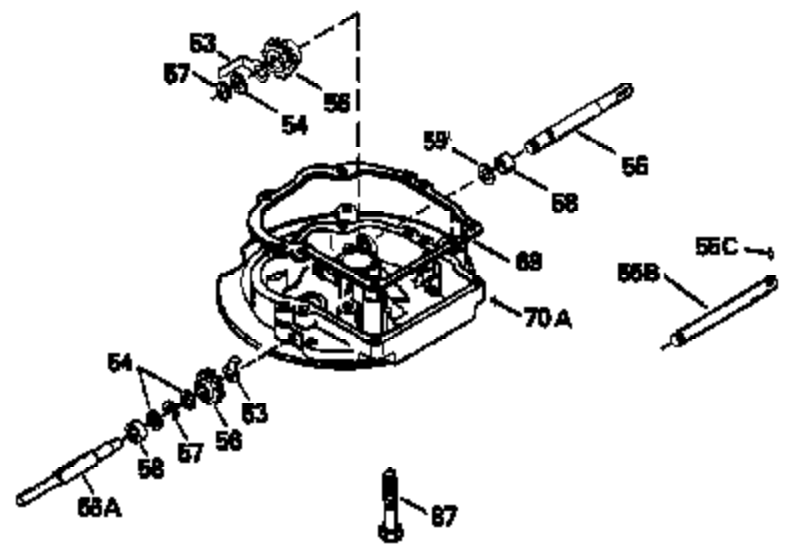

Ref #	Part Number	Qty	Description
19	31361		Spring, Extension
69	35261		* Gasket, Mounting flange
182	6201		Screw, 1/4-28 x 7/8"
185	31384A		Pipe, Intake (Incl. 224)
186	34337		Link, Governor spring
209	30200		Screw, 10-24 x 9/16"
223	650451		Screw, 1/4-20 x 1"
238	650806		Screw, 10-32 x 5/8"
246B	35435		Filter, Pre-Air (Use as required)