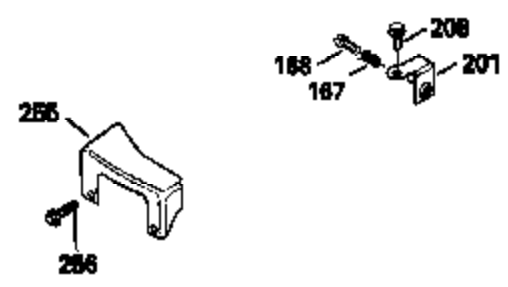

Ref #	Part Number	Qty	Description
19	31361		Spring, Extension
69	35261		* Gasket, Mounting flange
182	6201		Screw, 1/4-28 x 7/8"
185	31384A		Pipe, Intake (Incl. 224)
186	34337		Link, Governor spring
209	30200		Screw, 10-24 x 9/16"
223	650451		Screw, 1/4-20 x 1"
238	650806		Screw, 10-32 x 5/8"
246B	35435		Filter, Pre-Air (Use as required)