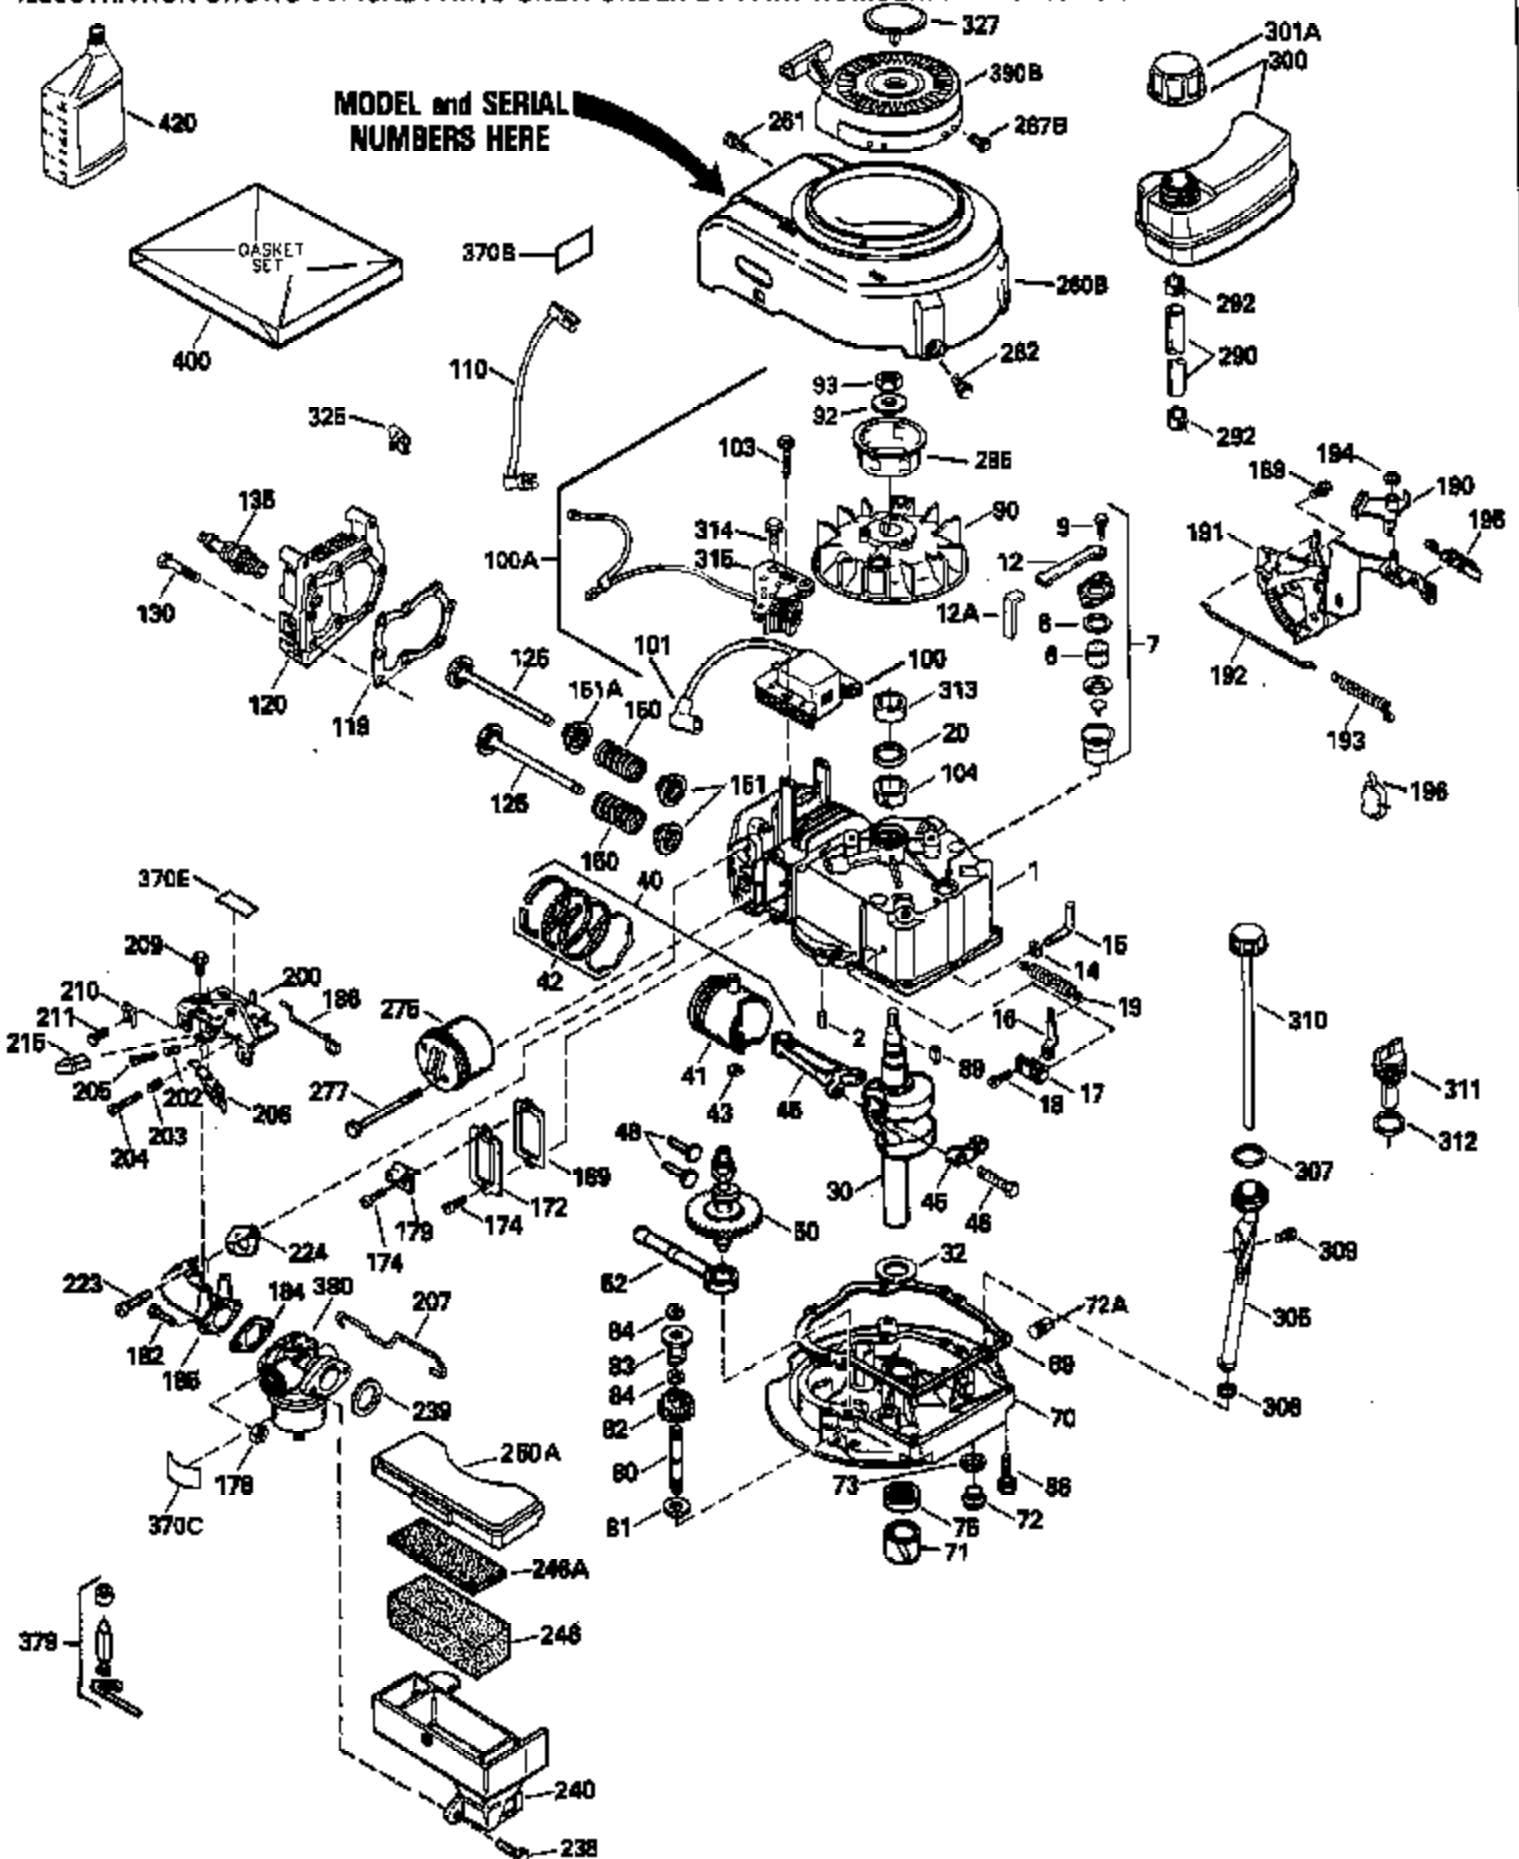

ILLUSTRATION SHOWS TYPICAL PARTS ONLY. ORDER BY PART NUMBER. PARTS NOT LISTED ARE SUPPLIED BY OEM.

Ref #	Part Number	Qty	Description
1	34975		Cylinder Ass'y. (Incl. 2, 8, 9 & 20) (2-1/2")
2	26727		Pin, Dowel
6	33734		Element, Breather
7	34214A		Breather Ass'y. (Incl. 6, 8, 9, 12 & 12A)
8	33735		* Gasket, Breather
9	30200		Screw, 10-24 x 9/16"
12	33886		Tube, Breather
14	28277		Washer
15	30589		Rod, Governor (Incl. 14)
16	31383A		Lever, Governor
17	31335		Clamp, Governor lever
18	650548		Screw, 8-32 x 5/16"
19	31361		Spring, Extension
20	32600		Seal, Oil
30	34463		Crankshaft Ass'y.
40	34514		Piston, Pin & Ring Set (Std.) (2-1/2" Bore)
40	34515		Piston, Pin & Ring Set (.010" OS)
40	34516		Piston, Pin & Ring Set (.020" OS)
41	32538B		Piston & Pin Ass'y. (Incl. 43)(Std.)(2-1/2")
41	32548B		Piston & Pin Ass'y. (Incl. 43) (.010" OS)
41	32549B		Piston & Pin Ass'y. (Incl. 43) (.020" OS)
42	28986		Ring Set (Std.) (2-1/2" Bore)
42	28987		Ring Set (.010" OS)
42	28988		Ring Set (.020" OS)
43	20381		Ring, Piston pin retaining
45	30963B		Rod Assy., Connecting (Incl. 46)
46	32610A		Bolt, Connecting rod
48	27241		Lifter, Valve
50	33148A		Camshaft
52	29914		Oil Pump Assy.
69	35261		* Gasket, Mounting flange
70	35651B		Mounting Flange (Incl. 72, 72A, 73, 7 5 & 80)
72A	9556		Plug, Pipe
72	30572		Plug, Oil drain (Incl. 73)
73	28833		* Drain Plug Gasket (Not req. W/plastic plug)
75	26208		Seal, Oil
80	30574		Shaft, Governor
81	30590A		Washer, Flat
82	30591		Gear Assy., Governor (Incl. 81)
83	30588A		Spool, Governor
84	29193		Ring, Retaining
86	650488		Screw, 1/4-20 x 1-1/4"
89	611004		Flywheel Key
90	611112		Flywheel
92	650815		Washer, Belleville
93	650816		Nut, Flywheel
100	730207		Magneto-to-Solid State Conversion Kit (Includes solid state module, solid state flywheel key, and instructions.)(Use as required on external ignition engines only.)
100	34443A		Solid State Assy.
101	610118		Cover, Spark plug
103	650814		Screw, Torx T-15, 10-24 x 1"
110	34231		Ground Wire
119	29953C		* Gasket, Cylinder head
120	34335		Head, Cylinder
125	29313C		Exhaust Valve (Std.) (Incl. 151)
125	29315C		Exhaust Valve (1/32" OS) (Incl. 151)