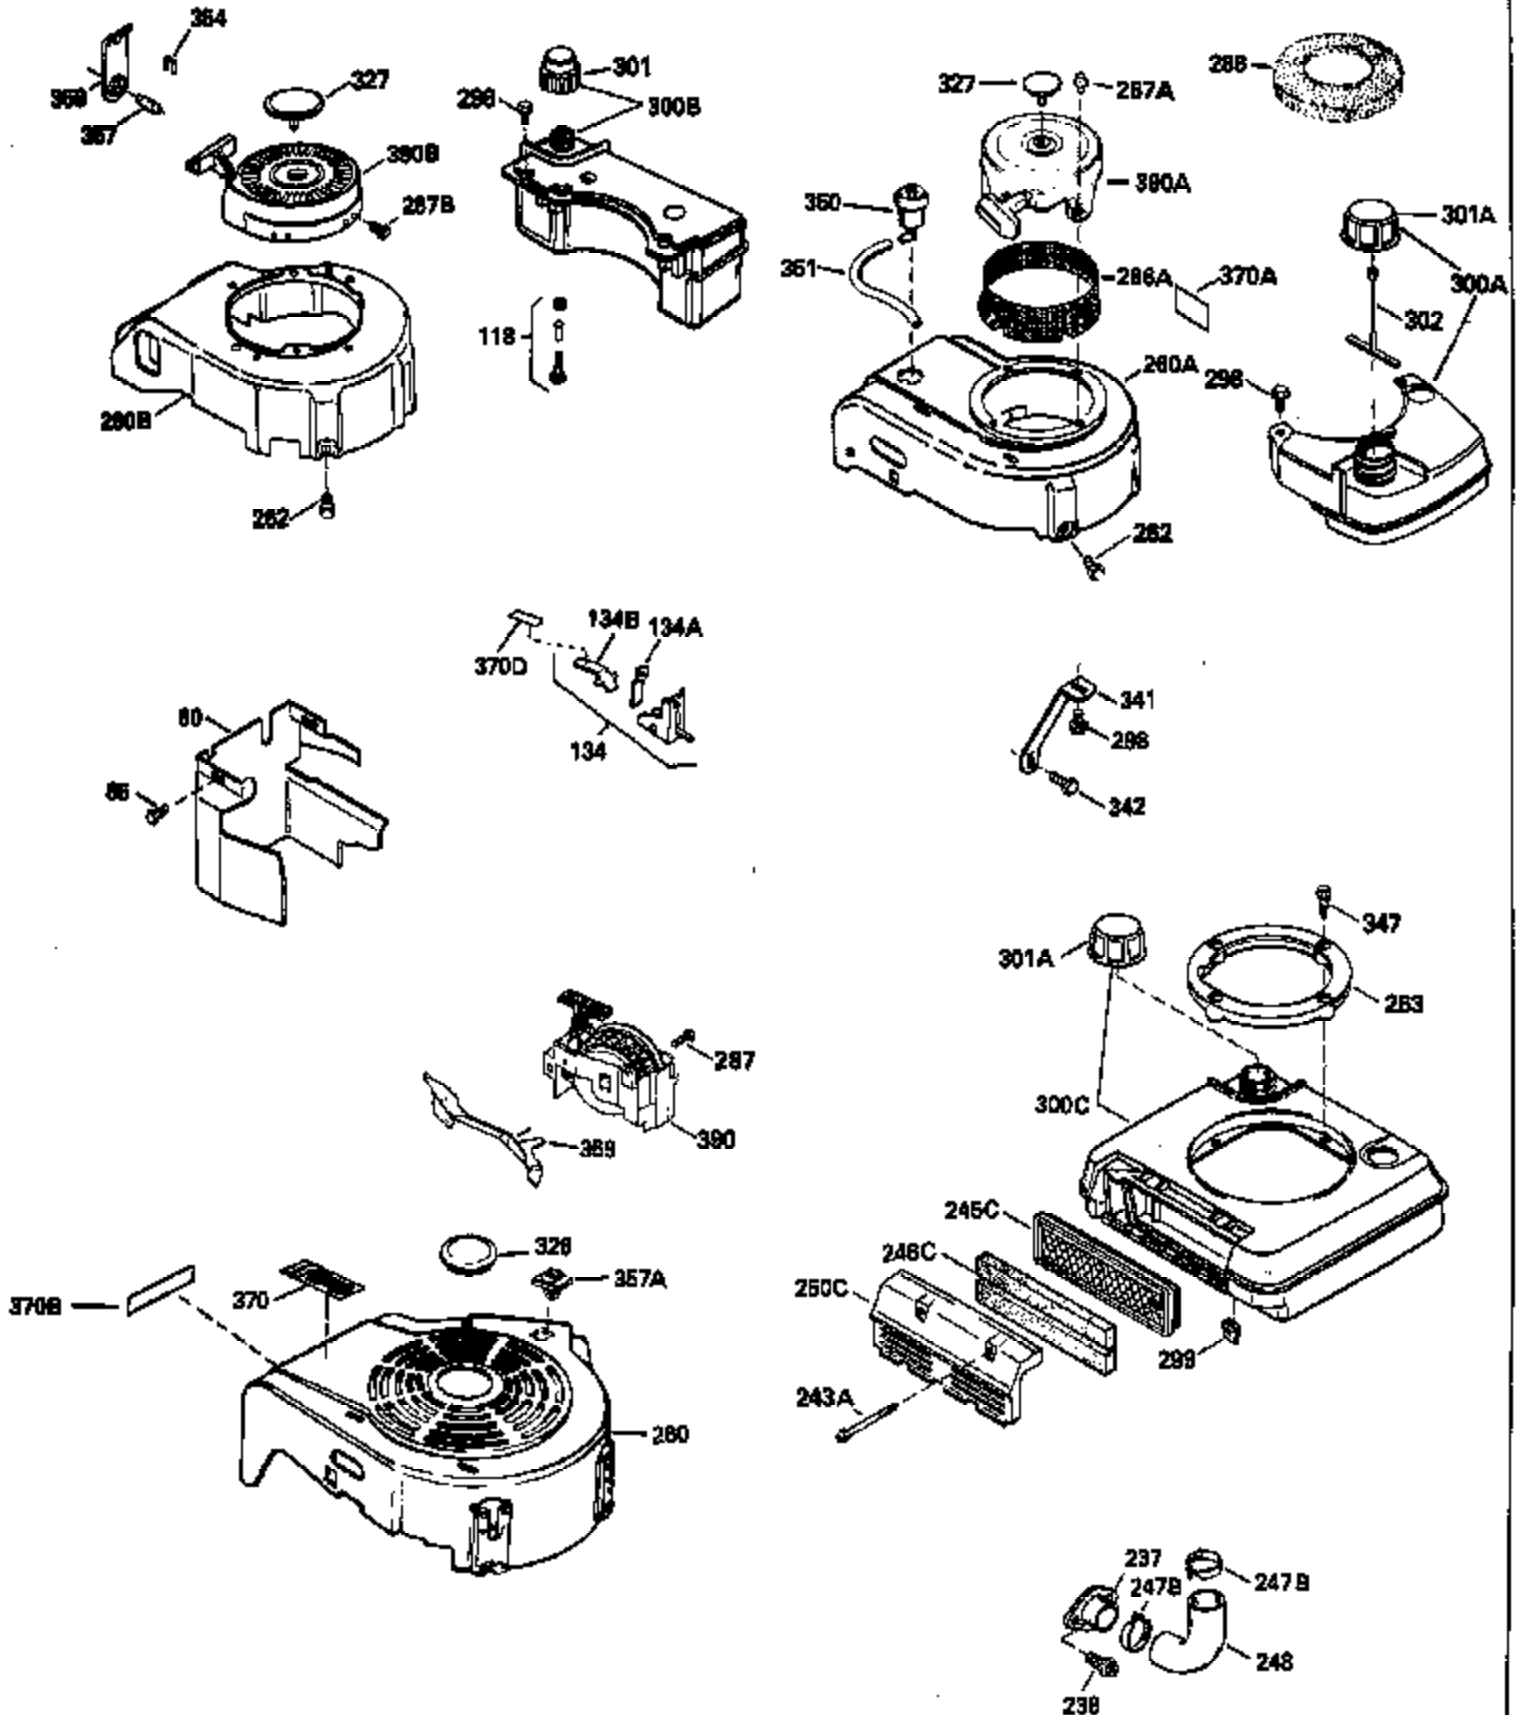

ILLUSTRATION SHOWS TYPICAL PARTS ONLY. ORDER BY PART NUMBER. PARTS NOT LISTED ARE SUPPLIED BY OEM.

Ref #	Part Number	Qty	Description
118	730194		Rope Guide Kit (Use as required with 34476 fuel tank)
238	650806		Screw, 10-32 x 5/8"
246C	35705		Filter, Pre-Air (Optional)
260A	35491		Housing, Blower
262	650831		Screw, 1/4-20 x 15/32"
287B	650884		Screw, 8-32 x 1/2"
287A	650735		Screw, 10-24 x 3/8" (Use as required)
287A			Pop Rivet, (3/16" Dia.)(Purchase locally)
301	33032		Fuel Cap
327	35932		Plug, Starter
370	550223		Decal, Name
370A	34346		Decal, Instruction
390B	590635		Rewind Starter (Refer to Division 5, Section C, page 34 or Fiche 8, Grid G-9 for breakdown)