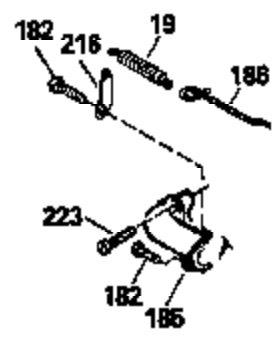

Ref #	Part Number	Qty	Description
19	31361		Spring, Extension
69	35261		* Gasket, Mounting flange
182	6201		Screw, 1/4-28 x 7/8"
185	31384A		Pipe, Intake (Incl. 224)
186	34337		Link, Governor spring
209	30200		Screw, 10-24 x 9/16"
223	650451		Screw, 1/4-20 x 1"
238	650806		Screw, 10-32 x 5/8"
246B	35435		Filter, Pre-Air (Use as required)