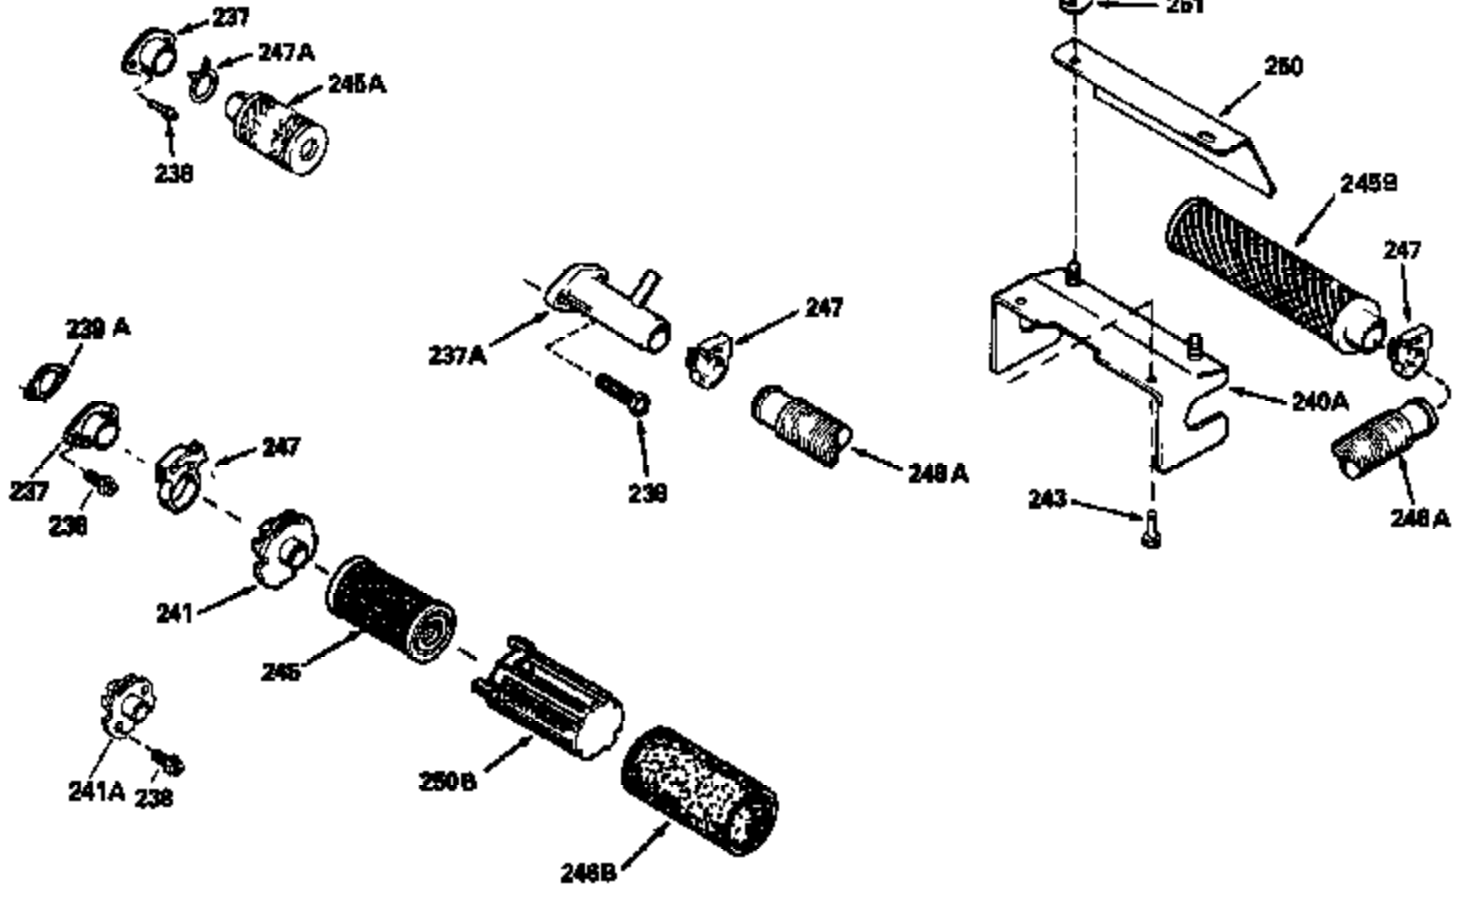

Ref #	Part Number	Qty	Description
379	631021		Inlet Needle, Seat & Clip Assy.
380	632046A		Carburetor (Incl. 184) (Refer to Division 5, Section A, page A2-10 or Fiche 8, Grid F-3for breakdown)
390B	590621		Rewind Starter (Refer to Division 5, Section C, page 34 or Fiche 8, Grid G-9 for breakdown)
400	33238C		* Gasket Set (Incl. items marked *)
420	730225		SAE 30, 4-Cycle Engine Oil (Quart)

ILLUSTRATION SHOWS TYPICAL PARTS ONLY. ORDER BY PART NUMBER. PARTS NOT LISTED ARE SUPPLIED BY OEM.

Engine Parts List #2

Ref #	Part Number	Qty	Description
118	730194		Rope Guide Kit (Use as required with 34476 fuel tank)
238	650806		Screw, 10-32 x 5/8"
246C	35705		Filter, Pre-Air (Optional)
260A	35491		Housing, Blower
262	650831		Screw, 1/4-20 x 15/32"
287B	650884		Screw, 8-32 x 1/2"
287A	650735		Screw, 10-24 x 3/8" (Use as required)
287A			Pop Rivet, (3/16" Dia.)(Purchase locally)
301	33032		Fuel Cap
327	35932		Plug, Starter
354	35025		Staple (Not used on all models)
357	34985		Rope Stop & Staple Ass'y. (Incl. 354)
370	550223		Decal, Name
370A	34346		Decal, Instruction
390B	590621		Rewind Starter (Refer to Division 5, Section C, page 34 or Fiche 8, Grid G-9 for breakdown)

Ref #	Part Number	Qty	Description
19	31361		Spring, Extension
69	35261		* Gasket, Mounting flange
182	6201		Screw, 1/4-28 x 7/8"
185	31384A		Pipe, Intake (Incl. 224)
186	34337		Link, Governor spring
209	30200		Screw, 10-24 x 9/16"
223	650451		Screw, 1/4-20 x 1"
238	650806		Screw, 10-32 x 5/8"
246B	35435		Filter, Pre-Air (Use as required)