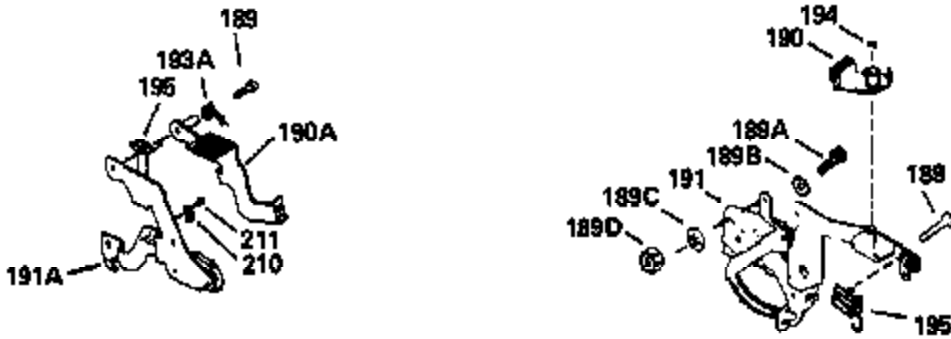

Ref #	Part Number	Qty	Description
189	650839		Screw, 1/4-20 x 3/8"
190	35831		Lever, Brake
191	35015B		Bracket Assy., S.E. Brake (Incl. 195)
194	32309		Ring, Retaining
195	610973		Terminal Assy.
274	26754A		* Gasket, Exhaust (Use as required)
275B	35708		Muffler (Incl. 277)
277	650795		Screw, 1/4-20 x 2-1/4"
277A	30063		Screw, 1/4-20 x 1/2" (Use as required)
370F	34387		Decal, Instruction (Optional)
415	730162		Muffler Adap.Kit(Incl.274,277A)(Use a s req.)
430	730574		Debris Screen Kit (Incl. 370F,431-433)(Opt.)
431	35596		Screen, Debris (Optional)
432	35597		Bracket, Debris screen (Optional)
433	650910		Screw, 8-32 x 1/4" (Optional)