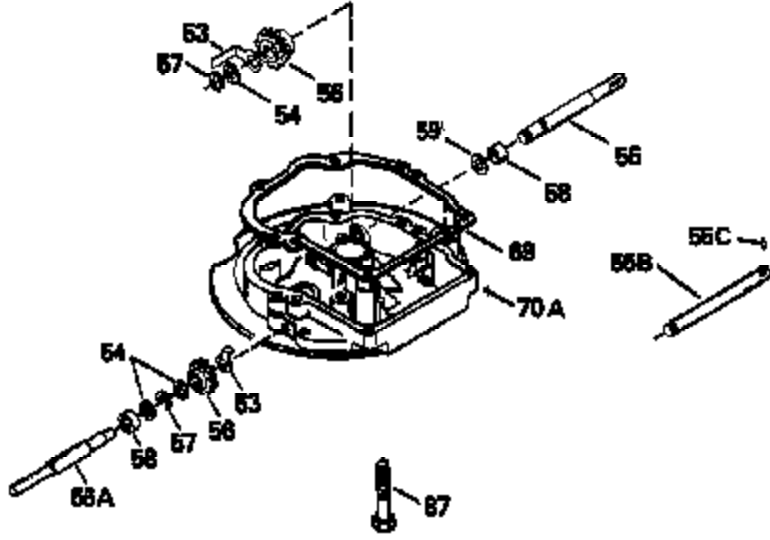

Ref #	Part Number	Qty	Description
379	631021		Inlet Needle, Seat & Clip Assy.
380	632046A		Carburetor (Incl. 184) (Refer to Division 5, Section A, page A2-10 or Fiche 8, Grid F-3for breakdown)
390B	590621		Rewind Starter (Refer to Division 5, Section C, page 34 or Fiche 8, Grid G-9 for breakdown)
400	33238C		* Gasket Set (Incl. items marked *)
420	730225		SAE 30, 4-Cycle Engine Oil (Quart)

ILLUSTRATION SHOWS TYPICAL PARTS ONLY. ORDER BY PART NUMBER. PARTS NOT LISTED ARE SUPPLIED BY OEM.

Engine Parts List #2

Ref #	Part Number	Qty	Description
118	730194		Rope Guide Kit (Use as required with 34476 fuel tank)
238	650806		Screw, 10-32 x 5/8"
246C	35705		Filter, Pre-Air (Optional)
260A	35491		Housing, Blower
262	650831		Screw, 1/4-20 x 15/32"
287B	650884		Screw, 8-32 x 1/2"
287A	650735		Screw, 10-24 x 3/8" (Use as required)
287A			Pop Rivet, (3/16" Dia.)(Purchase locally)
301	33032		Fuel Cap
327	35932		Plug, Starter
354	35025		Staple (Not used on all models)
357	34985		Rope Stop & Staple Ass'y. (Incl. 354)
370	550223		Decal, Name
370A	34346		Decal, Instruction
390B	590621		Rewind Starter (Refer to Division 5, Section C, page 34 or Fiche 8, Grid G-9 for breakdown)

Ref #	Part Number	Qty	Description
19	31361		Spring, Extension
69	35261		* Gasket, Mounting flange
182	6201		Screw, 1/4-28 x 7/8"
185	31384A		Pipe, Intake (Incl. 224)
186	34337		Link, Governor spring
209	30200		Screw, 10-24 x 9/16"
223	650451		Screw, 1/4-20 x 1"
238	650806		Screw, 10-32 x 5/8"
246B	35435		Filter, Pre-Air (Use as required)