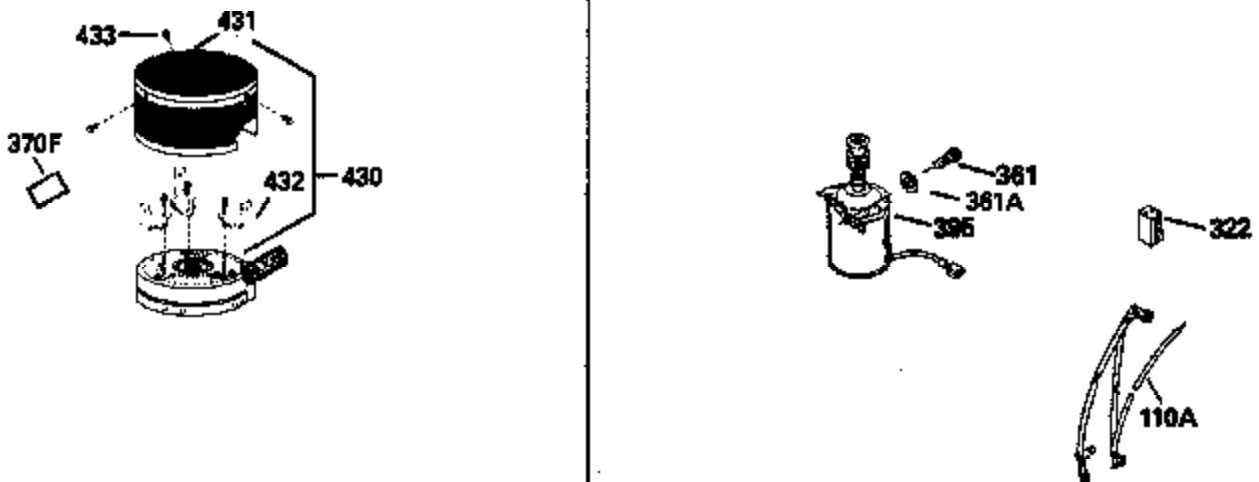

Ref #	Part Number	Qty	Description
189	650839		Screw, 1/4-20 x 3/8"
190	35831		Lever, Brake
191	35015B		Bracket Assy., S.E. Brake (Incl. 195)
194	32309		Ring, Retaining
195	610973		Terminal Assy.
274	26754A		* Gasket, Exhaust (Use as required)
275B	35708		Muffler (Incl. 277)
277	650795		Screw, 1/4-20 x 2-1/4"
277A	30063		Screw, 1/4-20 x 1/2" (Use as required)
370F	34387		Decal, Instruction (Optional)
415	730162		Muffler Adap.Kit(Incl.274,277A)(Use a s req.)
430	730574		Debris Screen Kit (Incl. 370F,431-433)(Opt.)
431	35596		Screen, Debris (Optional)
432	35597		Bracket, Debris screen (Optional)
433	650910		Screw, 8-32 x 1/4" (Optional)