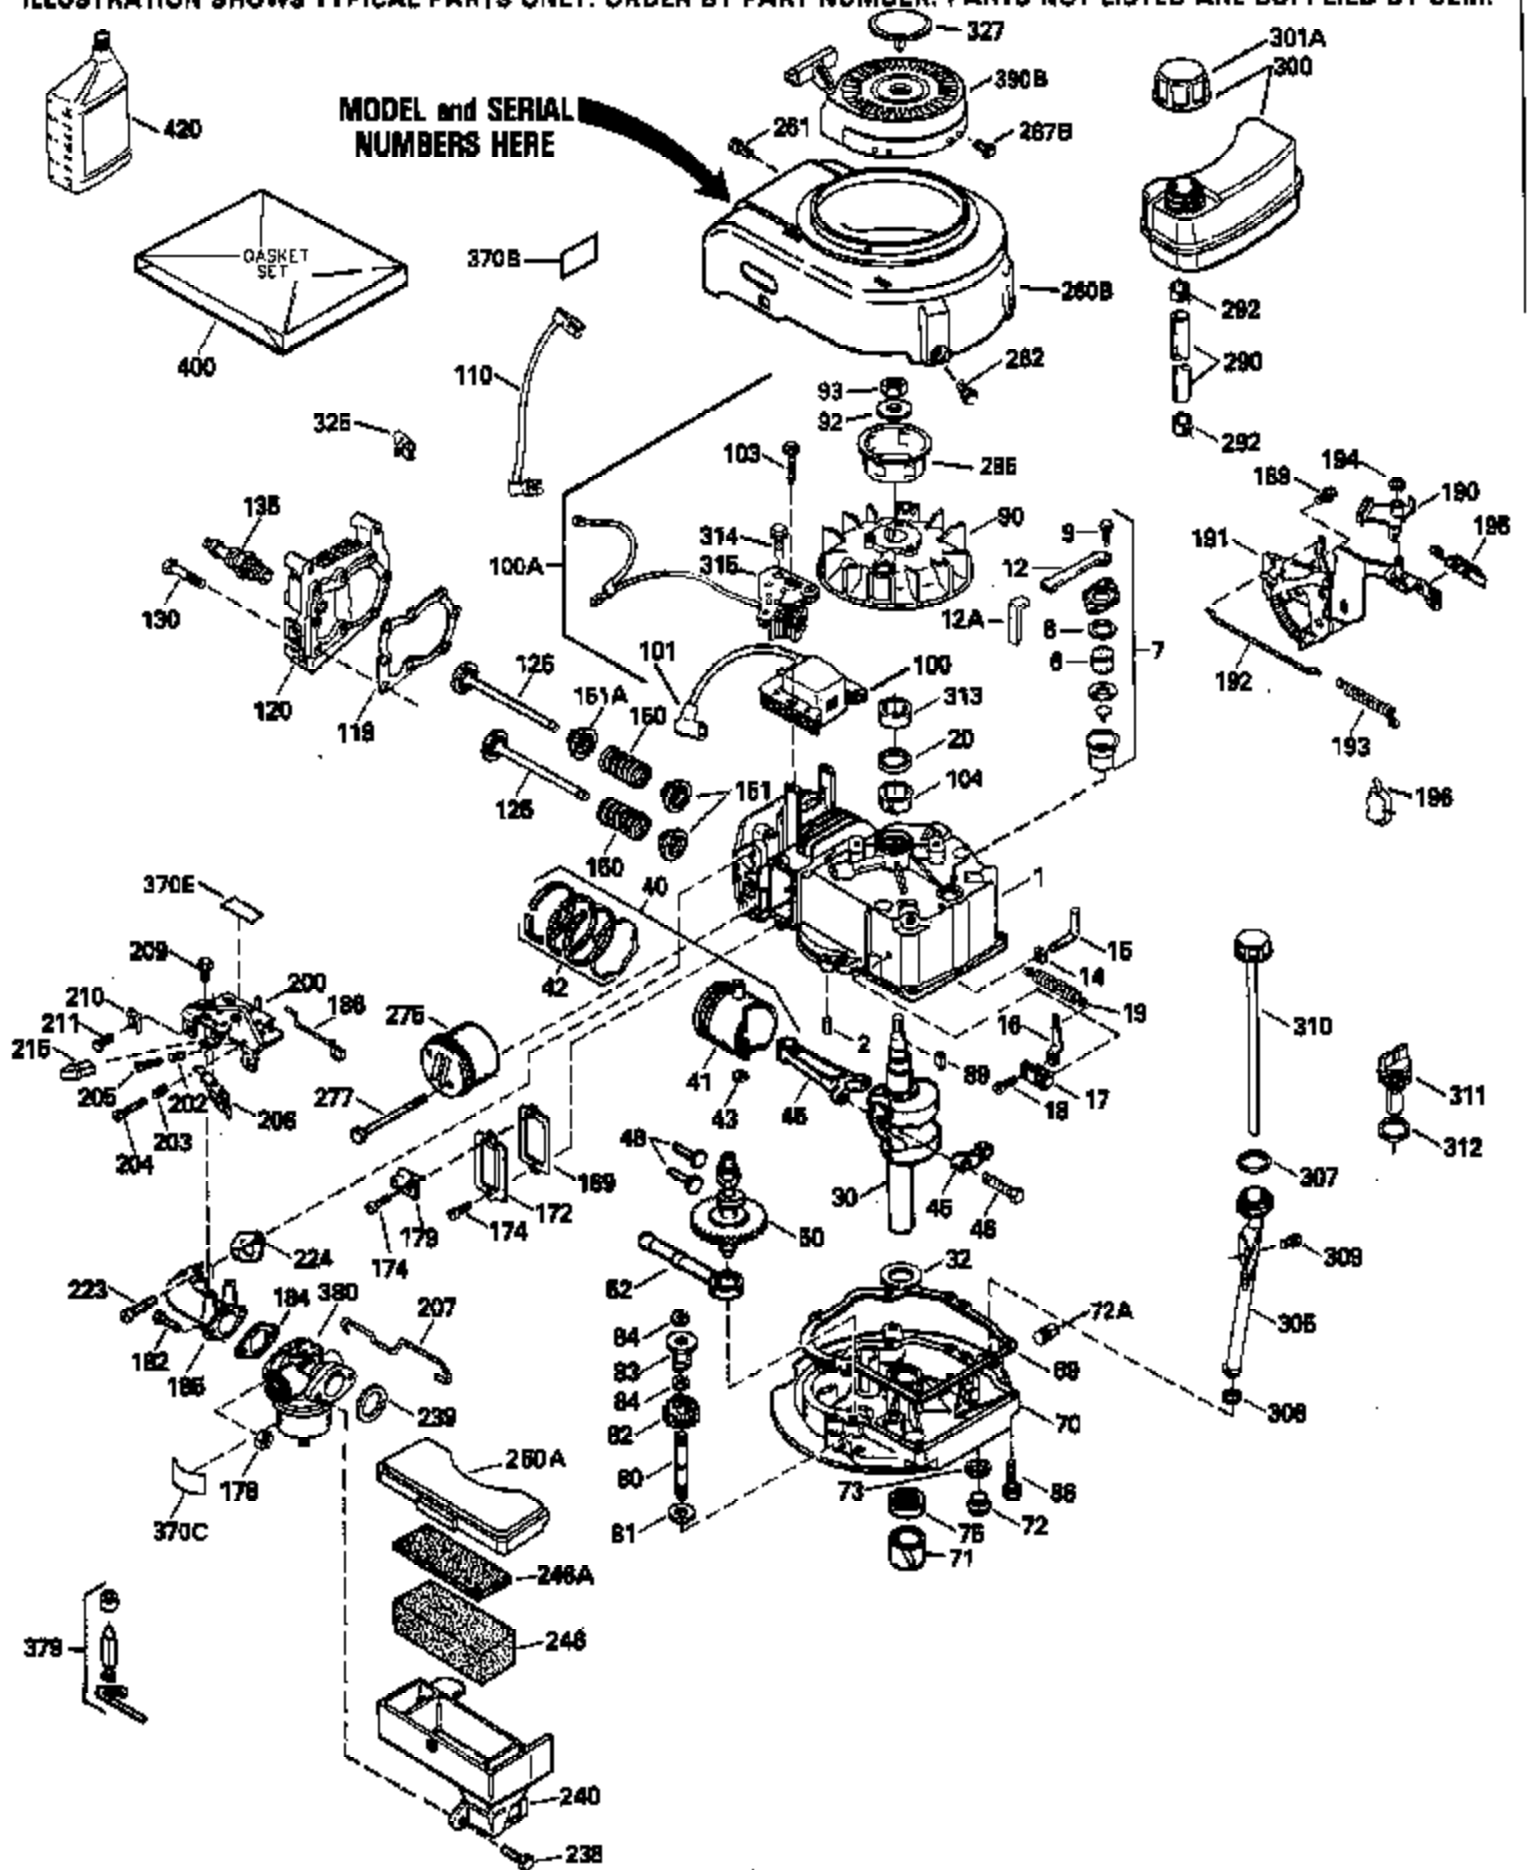

ILLUSTRATION SHOWS TYPICAL PARTS ONLY. ORDER BY PART NUMBER. PARTS NOT LISTED ARE SUPPLIED BY OEM.

Ref #	Part Number	Qty	Description
1	34975		Cylinder Ass'y. (Incl. 2, 8, 9 & 20) (2-1/2")
2	26727		Pin, Dowel
6	33734		Element, Breather
7	34214A		Breather Ass'y. (Incl. 6, 8, 9, 12 & 12A)
8	33735		* Gasket, Breather
9	30200		Screw, 10-24 x 9/16"
12	33886		Tube, Breather
14	28277		Washer
15	30589		Rod, Governor (Incl. 14)
16	31383A		Lever, Governor
17	31335		Clamp, Governor lever
18	650548		Screw, 8-32 x 5/16"
19	31361		Spring, Extension
20	32600		Seal, Oil
30	34460A		Crankshaft Ass'y.
40	34514		Piston, Pin & Ring Set (Std.) (2-1/2" Bore)
40	34515		Piston, Pin & Ring Set (.010" OS)
40	34516		Piston, Pin & Ring Set (.020" OS)
41	32538B		Piston & Pin Ass'y. (Incl. 43)(Std.)(2-1/2")
41	32548B		Piston & Pin Ass'y. (Incl. 43) (.010" OS)
41	32549B		Piston & Pin Ass'y. (Incl. 43) (.020" OS)
42	28986		Ring Set (Std.) (2-1/2" Bore)
42	28987		Ring Set (.010" OS)
42	28988		Ring Set (.020" OS)
43	20381		Ring, Piston pin retaining
45	30963B		Rod Assy., Connecting (Incl. 46)
46	32610A		Bolt, Connecting rod
48	27241		Lifter, Valve
50	33148A		Camshaft
52	29914		Oil Pump Assy.
69	35261		* Gasket, Mounting flange
70	30571A		Flange Ass'y. (Incl. 72, 73, 75, 80 & 311)
72	30572		Plug, Oil drain (Incl. 73)
73	28833		* Drain Plug Gasket (Not req. W/plastic plug)
75	26208		Seal, Oil
80	30574		Shaft, Governor
81	30590A		Washer, Flat
82	30591		Gear Assy., Governor (Incl. 81)
83	30588A		Spool, Governor
84	29193		Ring, Retaining
86	650488		Screw, 1/4-20 x 1-1/4"
89	611004		Flywheel Key
90	611112		Flywheel
92	650815		Washer, Belleville
93	650816		Nut, Flywheel
100	730207		Magneto-to-Solid State Conversion Kit (Includes solid state module, solid state flywheel key, and instructions.)(Use as required on external ignition engines only.)
100	34443A		Solid State Assy.
101	610118		Cover, Spark plug
103	650814		Screw, Torx T-15, 10-24 x 1"
110	34231		Ground Wire
119	29953C		* Gasket, Cylinder head
120	34335		Head, Cylinder
125	29313C		Exhaust Valve (Std.) (Incl. 151)
125	29315C		Exhaust Valve (1/32" OS) (Incl. 151)
126	29314B		Intake Valve (Std.) (Incl. 151)