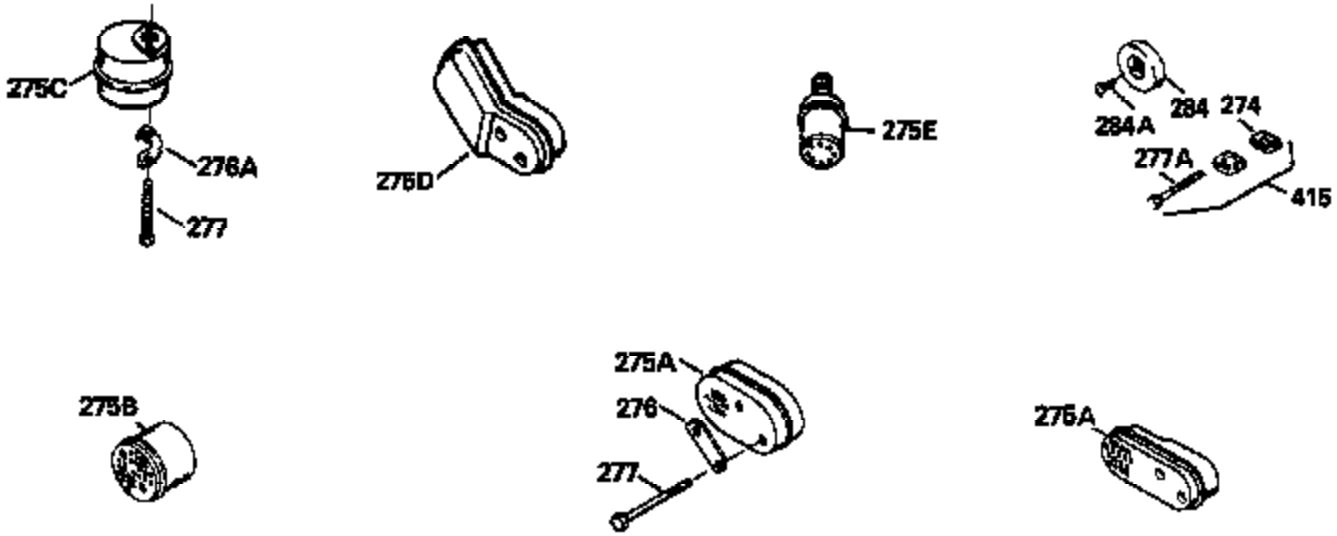

Ref #	Part Number	Qty	Description
210	27793		Clip, Conduit
211	28942		Screw, 10-32 x 3/8"
274	26754A		* Gasket, Exhaust (Use as required)
275B	35708		Muffler (Incl. 277)
277A	30063		Screw, 1/4-20 x 1/2" (Use as required)
277	650795		Screw, 1/4-20 x 2-1/4"
370F	34387		Decal, Instruction (Optional)
415	730162		Muffler Adap.Kit(Incl.274,277A)(Use a s req.)
430	730574		Debris Screen Kit (Incl. 370F,431-433)(Opt.)
431	35596		Screen, Debris (Optional)
432	35597		Bracket, Debris screen (Optional)
433	650910		Screw, 8-32 x 1/4" (Optional)