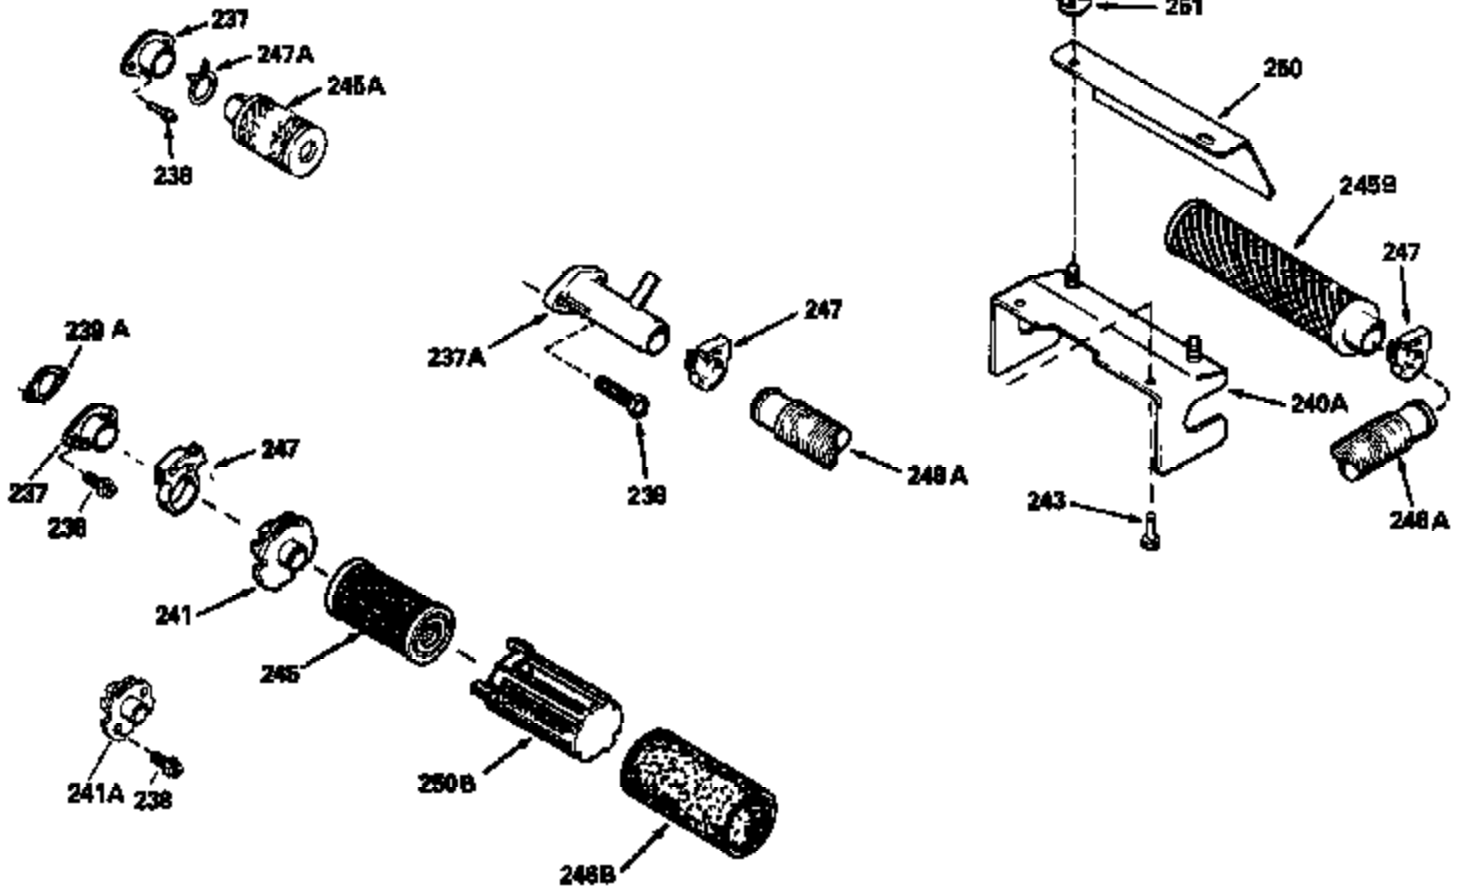

Ref #	Part Number	Qty	Description
19	31361		Spring, Extension
69	35261		* Gasket, Mounting flange
182	6201		Screw, 1/4-28 x 7/8"
185	31384A		Pipe, Intake (Incl. 224)
186	34337		Link, Governor spring
209	30200		Screw, 10-24 x 9/16"
223	650451		Screw, 1/4-20 x 1"
238	650806		Screw, 10-32 x 5/8"
246B	35435		Filter, Pre-Air (Use as required)