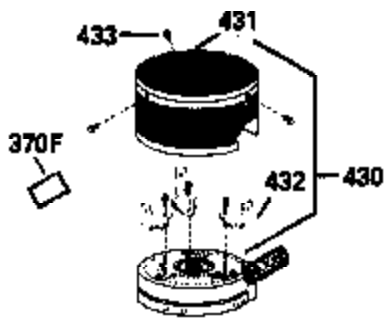

Ref #	Part Number	Qty	Description
210	27793		Clip, Conduit
211	28942		Screw, 10-32 x 3/8"
274	26754A		* Gasket, Exhaust (Use as required)
275B	35708		Muffler (Incl. 277)
277A	30063		Screw, 1/4-20 x 1/2" (Use as required)
277	650795		Screw, 1/4-20 x 2-1/4"
370F	34387		Decal, Instruction (Optional)
415	730162		Muffler Adap.Kit(Incl.274,277A)(Use a s req.)
430	730574		Debris Screen Kit (Incl. 370F,431-433)(Opt.)
431	35596		Screen, Debris (Optional)
432	35597		Bracket, Debris screen (Optional)
433	650910		Screw, 8-32 x 1/4" (Optional)