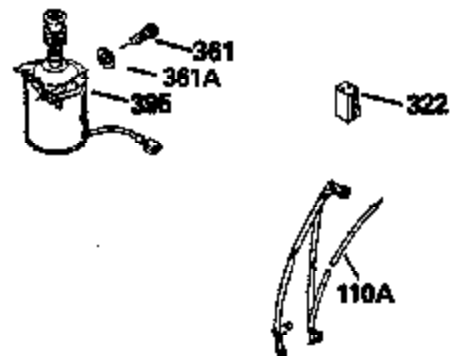

Ref #	Part Number	Qty	Description
210	27793		Clip, Conduit
211	28942		Screw, 10-32 x 3/8"
274	26754A		* Gasket, Exhaust (Use as required)
275B	35708		Muffler (Incl. 277)
277A	30063		Screw, 1/4-20 x 1/2" (Use as required)
277	650795		Screw, 1/4-20 x 2-1/4"
370F	34387		Decal, Instruction (Optional)
415	730162		Muffler Adap.Kit(Incl.274,277A)(Use a s req.)
430	730574		Debris Screen Kit (Incl. 370F,431-433)(Opt.)
431	35596		Screen, Debris (Optional)
432	35597		Bracket, Debris screen (Optional)
433	650910		Screw, 8-32 x 1/4" (Optional)