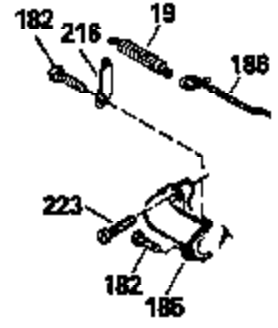

Ref #	Part Number	Qty	Description
19	31361		Spring, Extension
53	31745		Tang, Washer
54	31747		Washer, Flat
55	33774		Shaft, P.T.O.
56	33401		Right Hand Worm Gear
57	31749		Ring, Retaining
58	31744		Seal, Oil
59	31787		Washer, Flat
69	35261		* Gasket, Mounting flange
70A	33521C		Flange Ass'y. (Incl.58, 72, 72A, 73, 75 & 80)
87	650492		Screw, 1/4-20 x 2-1/4"
182	6201		Screw, 1/4-28 x 7/8"
185	31384A		Pipe, Intake (Incl. 224)
186	34337		Link, Governor spring
223	650451		Screw, 1/4-20 x 1"
241	35067		Collar, Air cleaner (Black)
245	35066		Filter, Air cleaner
246B	35435		Filter, Pre-Air (Use as required)
247A	35068		Clamp, Air cleaner
250B	35065		Air Cleaner Cover Ass'y.
255	35177		Cover, Speed control
256	650807		Screw, 10-32 x 7/16"