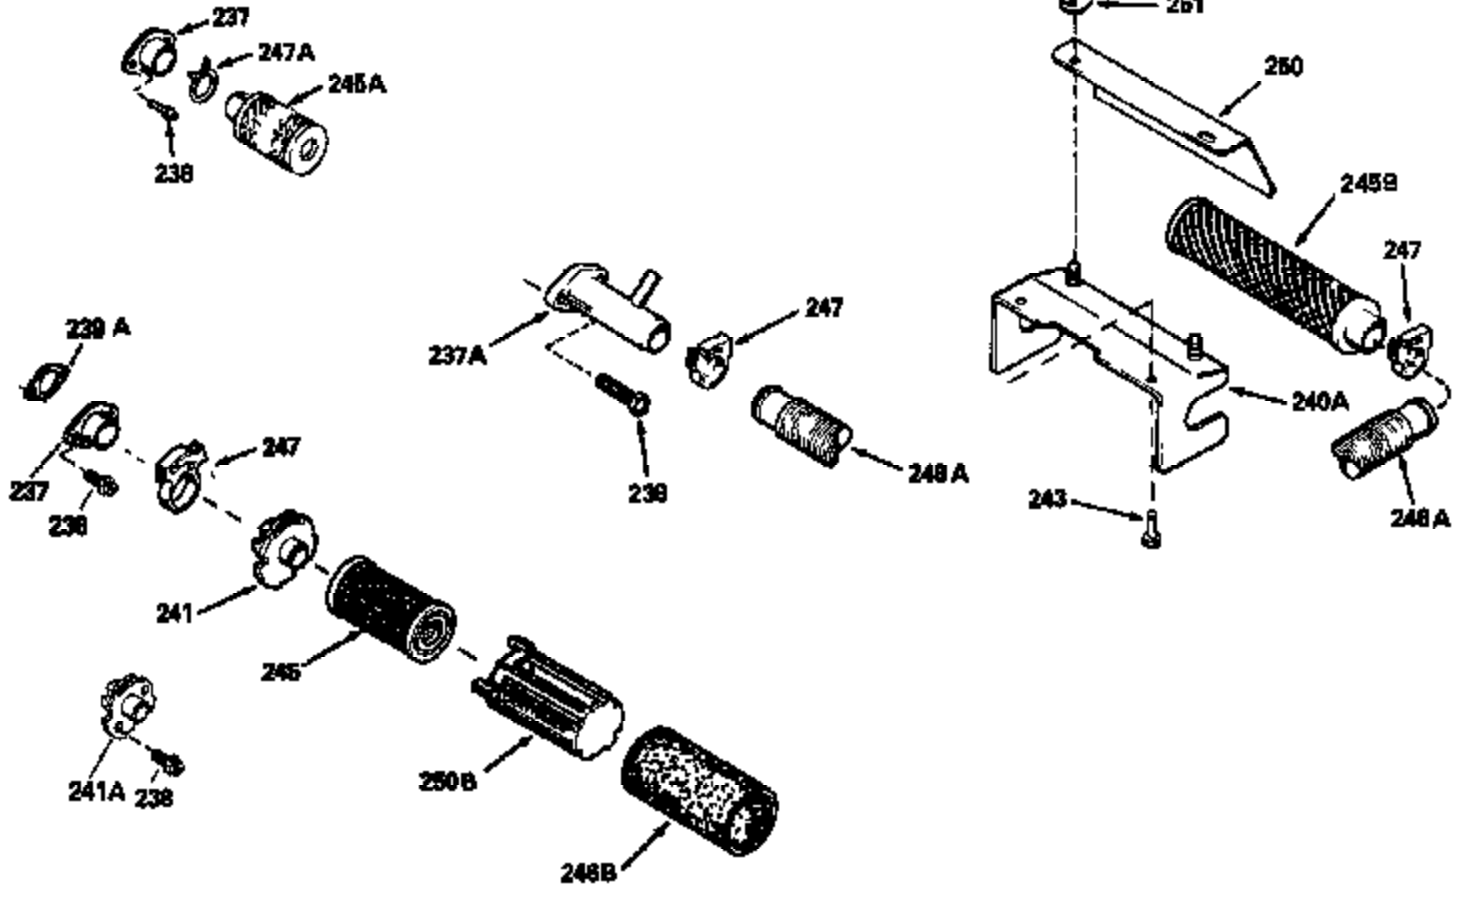

Ref #	Part Number	Qty	Description
19	31361		Spring, Extension
53	31745		Tang, Washer
54	31747		Washer, Flat
55	33774		Shaft, P.T.O.
56	33401		Right Hand Worm Gear
57	31749		Ring, Retaining
58	31744		Seal, Oil
59	31787		Washer, Flat
69	35261		* Gasket, Mounting flange
70A	33521C		Flange Ass'y. (Incl.58, 72, 72A, 73, 75 & 80)
87	650492		Screw, 1/4-20 x 2-1/4"
182	6201		Screw, 1/4-28 x 7/8"
185	31384A		Pipe, Intake (Incl. 224)
186	34337		Link, Governor spring
223	650451		Screw, 1/4-20 x 1"
241	35067		Collar, Air cleaner (Black)
245	35066		Filter, Air cleaner
246B	35435		Filter, Pre-Air (Use as required)
247A	35068		Clamp, Air cleaner
250B	35065		Air Cleaner Cover Ass'y.
255	35177		Cover, Speed control
256	650807		Screw, 10-32 x 7/16"