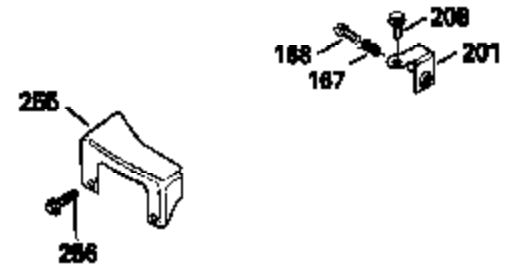

Ref #	Part Number	Qty	Description
19	31361		Spring, Extension
53	31745		Tang, Washer
54	31747		Washer, Flat
55	33774		Shaft, P.T.O.
56	33401		Right Hand Worm Gear
57	31749		Ring, Retaining
58	31744		Seal, Oil
59	31787		Washer, Flat
69	35261		* Gasket, Mounting flange
70A	33521C		Flange Ass'y. (Incl.58, 72, 72A, 73, 75 & 80)
87	650492		Screw, 1/4-20 x 2-1/4"
182	6201		Screw, 1/4-28 x 7/8"
185	31384A		Pipe, Intake (Incl. 224)
186	34337		Link, Governor spring
223	650451		Screw, 1/4-20 x 1"
241	35067		Collar, Air cleaner (Black)
245	35066		Filter, Air cleaner
246B	35435		Filter, Pre-Air (Use as required)
247A	35068		Clamp, Air cleaner
250B	35065		Air Cleaner Cover Ass'y.
255	35177		Cover, Speed control
256	650807		Screw, 10-32 x 7/16"