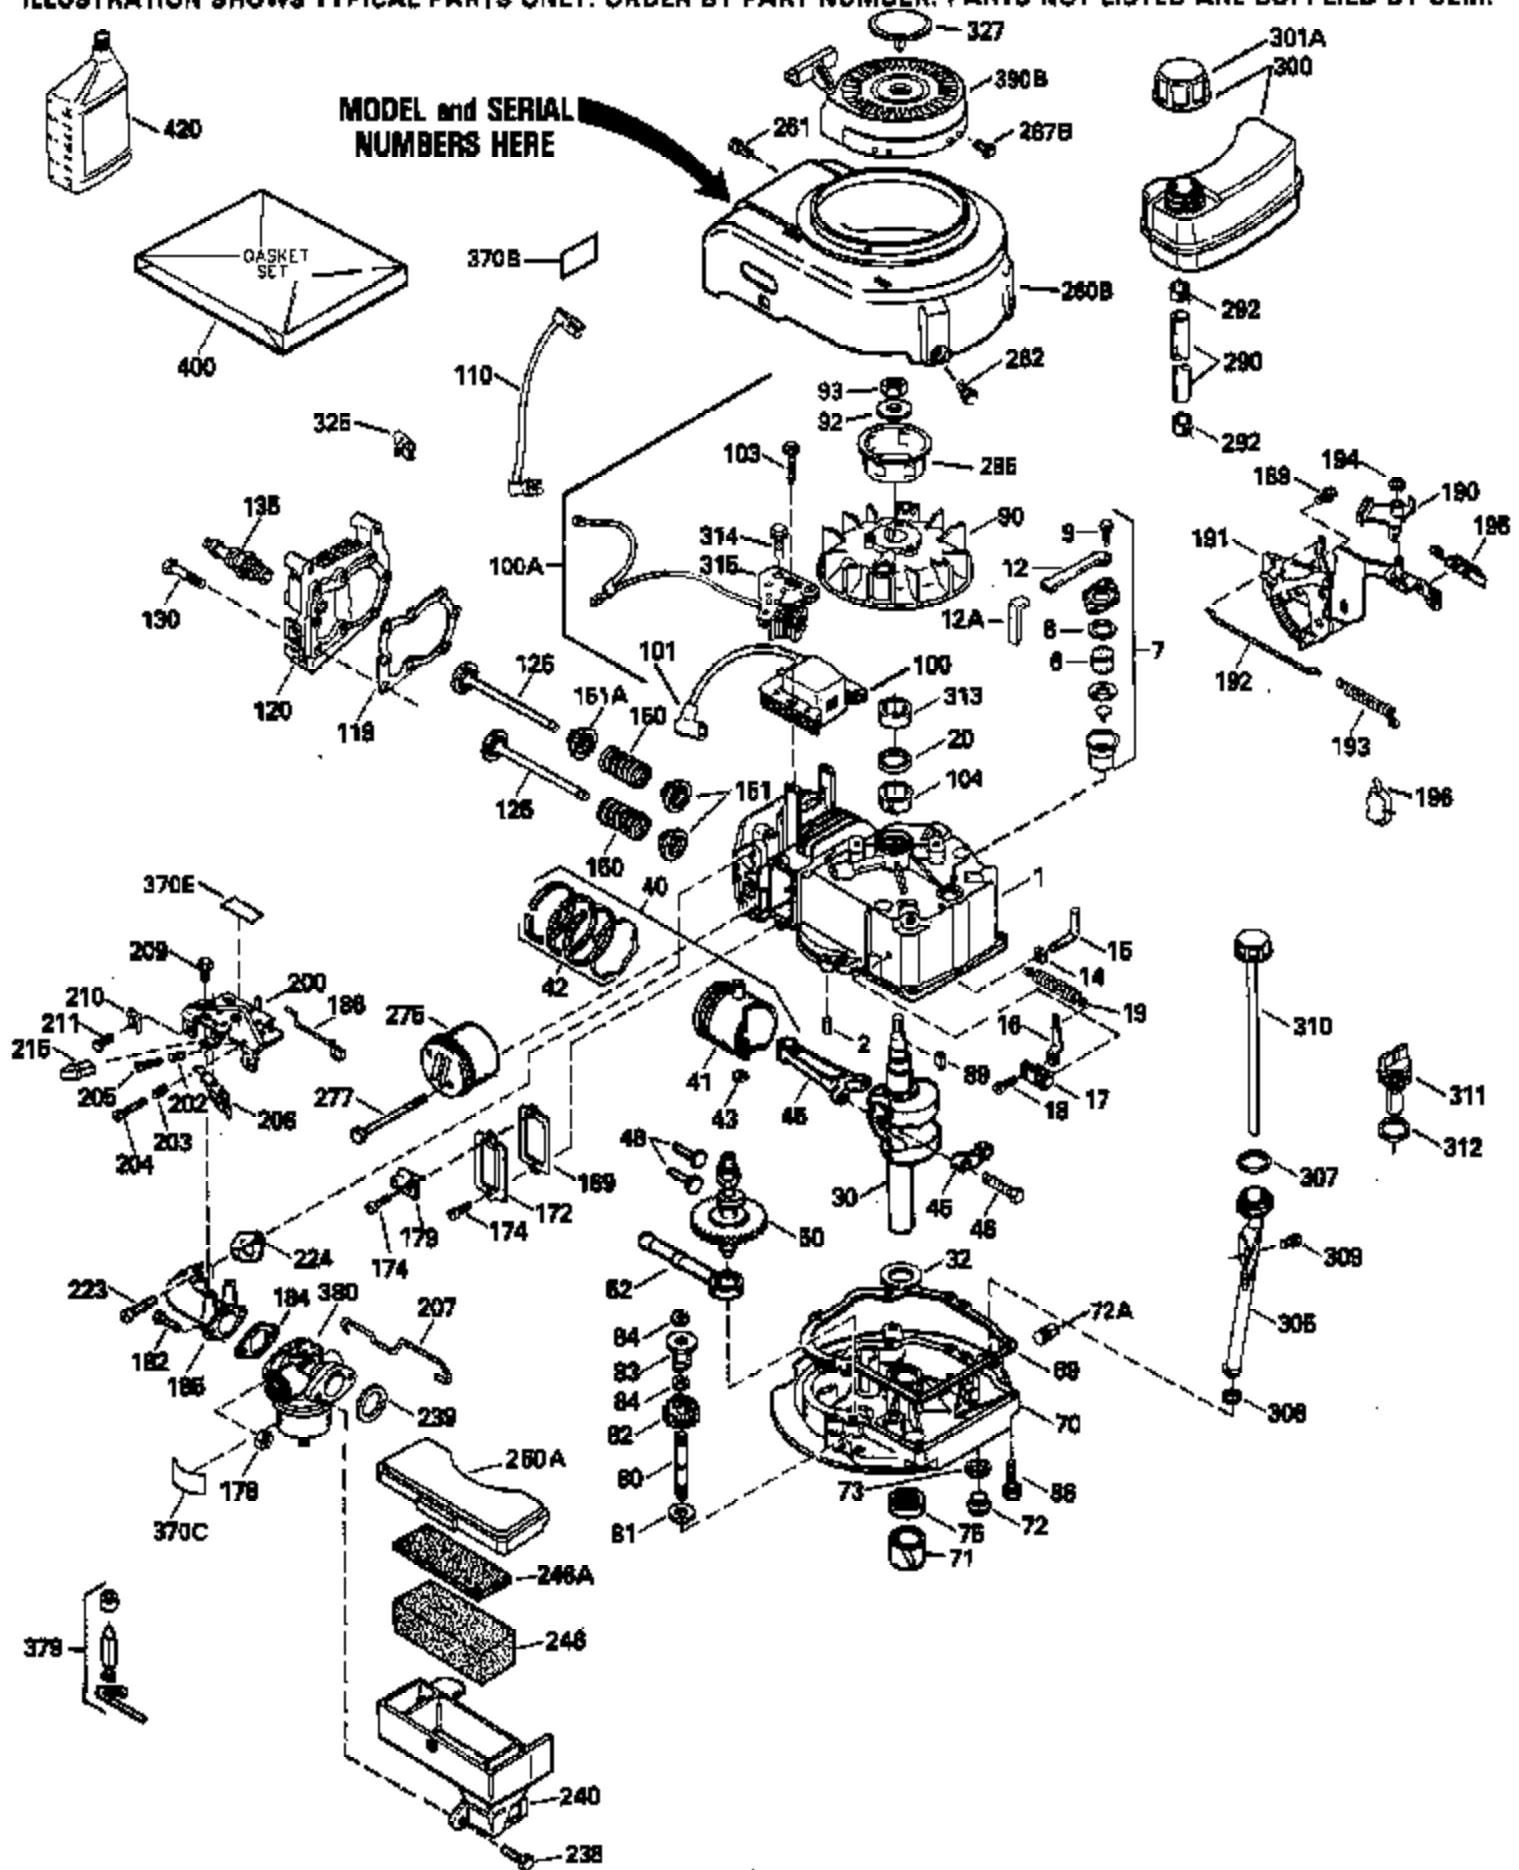

ILLUSTRATION SHOWS TYPICAL PARTS ONLY. ORDER BY PART NUMBER. PARTS NOT LISTED ARE SUPPLIED BY OEM.

Ref #	Part Number	Qty	Description
1	34975		Cylinder Ass'y. (Incl. 2, 8, 9 & 20) (2-1/2")
2	26727		Pin, Dowel
6	33734		Element, Breather
7	34214A		Breather Ass'y. (Incl. 6, 8, 9, 12 & 12A)
8	33735		* Gasket, Breather
9	30200		Screw, 10-24 x 9/16"
12	33886		Tube, Breather
12A	34695		Elbow, Breather tube
14	28277		Washer
15	31513		Rod, Governor
16	31383A		Lever, Governor
17	31335		Clamp, Governor lever
18	650548		Screw, 8-32 x 5/16"
19	31361		Spring, Extension
20	32600		Seal, Oil
30	34450		Crankshaft Ass'y.
40	34514		Piston, Pin & Ring Set (Std.) (2-1/2" Bore)
40	34515		Piston, Pin & Ring Set (.010" OS)
40	34516		Piston, Pin & Ring Set (.020" OS)
41	32538B		Piston & Pin Ass'y. (Incl. 43)(Std.)(2-1/2")
41	32548B		Piston & Pin Ass'y. (Incl. 43) (.010" OS)
41	32549B		Piston & Pin Ass'y. (Incl. 43) (.020" OS)
42	28986		Ring Set (Std.) (2-1/2" Bore)
42	28987		Ring Set (.010" OS)
42	28988		Ring Set (.020" OS)
43	20381		Ring, Piston pin retaining
45	30963B		Rod Assy., Connecting (Incl. 46)
46	32610A		Bolt, Connecting rod
48	27241		Lifter, Valve
50	33148A		Camshaft
52	29914		Oil Pump Assy.
69	35261		* Gasket, Mounting flange
72	30572		Plug, Oil drain (Incl. 73)
73	28833		* Drain Plug Gasket (Not req. W/plastic plug)
75	26208		Seal, Oil
80	30574		Shaft, Governor
81	30590A		Washer, Flat
82	30591		Gear Assy., Governor (Incl. 81)
83	30588A		Spool, Governor
84	29193		Ring, Retaining
86	650488		Screw, 1/4-20 x 1-1/4"
89	611004		Flywheel Key
90	611046A		Flywheel
92	650815		Washer, Belleville
93	650816		Nut, Flywheel
100	730207		Magneto-to-Solid State Conversion Kit (Includes solid state module, solid state flywheel key, and instructions.)(Use as required on external ignition engines only.)
100	34443A		Solid State Assy.
101	610118		Cover, Spark plug
103	650814		Screw, Torx T-15, 10-24 x 1"
110	34231		Ground Wire
119	29953C		* Gasket, Cylinder head
120	34335		Head, Cylinder
125	29313C		Exhaust Valve (Std.) (Incl. 151)
125	29315C		Exhaust Valve (1/32" OS) (Incl. 151)
126	29314B		Intake Valve (Std.) (Incl. 151)