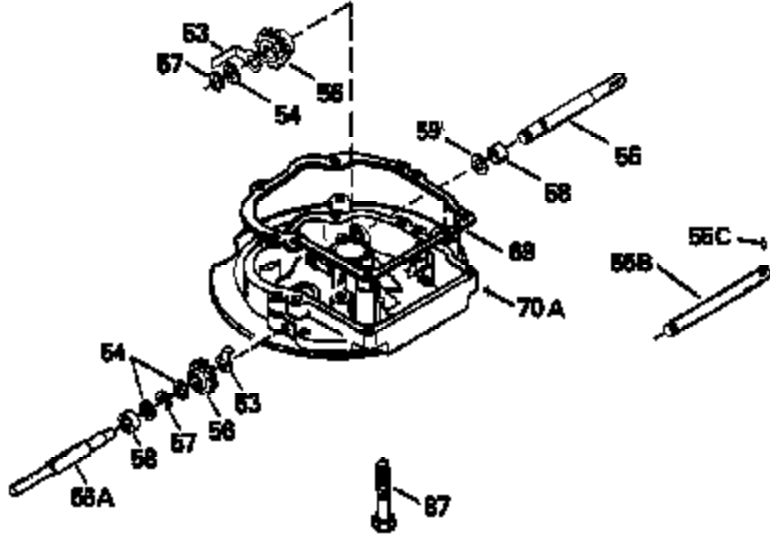

Ref #	Part Number	Qty	Description
19	31361		Spring, Extension
53	31745		Tang, Washer
54	31747		Washer, Flat
55	33774		Shaft, P.T.O.
56	33401		Right Hand Worm Gear
57	31749		Ring, Retaining
58	31744		Seal, Oil
59	31787		Washer, Flat
69	35261		* Gasket, Mounting flange
70A	33521C		Flange Ass'y. (Incl.58, 72, 72A, 73, 75 & 80)
87	650492		Screw, 1/4-20 x 2-1/4"
182	6201		Screw, 1/4-28 x 7/8"
185	31384A		Pipe, Intake (Incl. 224)
186	34337		Link, Governor spring
223	650451		Screw, 1/4-20 x 1"
241	35067		Collar, Air cleaner (Black)
245	35066		Filter, Air cleaner
246B	35435		Filter, Pre-Air (Use as required)
247A	35068		Clamp, Air cleaner
250B	35065		Air Cleaner Cover Ass'y.
255	35177		Cover, Speed control
256	650807		Screw, 10-32 x 7/16"