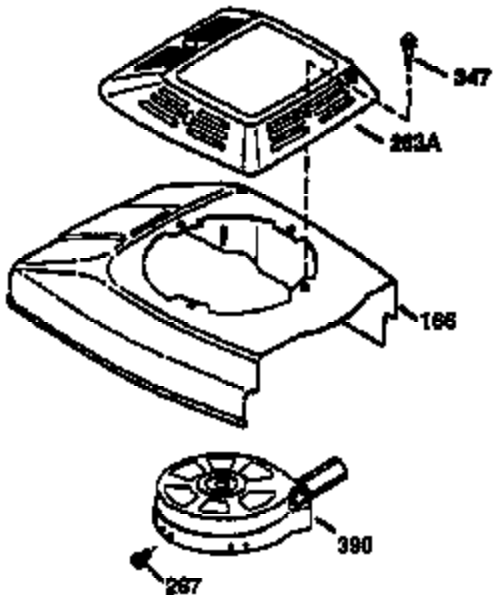

Ref #	Part Number	Qty	Description
178	29752	2	Nut & Lock Washer, 1/4-28
179	30593	1	Retainer Clip
182	6201	2	Screw, 1/4-28 x 7/8"
184	26756	1	* Carburetor To Intake Pipe Gasket
185	31384A	1	Intake Pipe (Incl. 224)
186	34337	1	Governor Link
200	33131A	1	Control Bracket (Incl. 202 thru 206)
202	36482	1	Compression Spring
203	31342	1	Compression Spring
204	651029	1	Screw, Torx T-10, 5-40 x 7/16"
205	651019	1	Screw, Torx T-10, 6-32 x 41/64"
206	610973	1	Terminal
207	34336	1	Throttle Link
209	30200	2	Screw, 10-24 x 9/16"
210	27793	1	Conduit Clip
211	28942	1	Screw, 10-32 x 3/8"
223	650451	2	Screw, 1/4-20 x 1"
224	34690A	1	* Intake Pipe Gasket
238	650806	2	Screw, 10-32 x 5/8"
239	34338	1	* Air Cleaner Gasket
240	34858	1	Air Cleaner Body
245	34340	1	Air Cleaner Filter
250	34341B	1	Air Cleaner Cover
260	35484	1	Blower Housing
261	30200	2	Screw, 10-24 x 9/16"
262	650831	2	Screw, 1/4-20 x 1/2"
275	36473	1	Muffler (Incl. 277)
277	650988	2	Screw, 1/4-20 x 2-5/16"
285	35000A	1	Starter Cup
287	650926	2	Screw, 8-32 x 21/64"
290	30705	1	Fuel Line
292	26460	2	Fuel Line Clamp
300	34476A	1	Fuel Tank (Incl. 292 & 301)
301	33032	1	Fuel Cap
305	35577	1	Oil Fill Tube
306	36996	1	* "O"-Ring
307	35499	1	"O"-Ring
309	650562	1	Screw, 10-32 x 1/2"
310	35578	1	Dipstick
313	34080	1	Spacer
370K	36695	1	Starter Decal
370A	36261	1	Lubrication Decal
370C	37199	1	Primer Decal
380	632046A	1	Carburetor (Incl. 184)
390	590732	1	Rewind Starter (NOTE: This engine could have been built with 590738 starter.)
400	36475B	1	* Gasket Set (Incl. items marked PK in notes) Incl. part #'s 26756 (1), 27234A (1), 33735 (1), 34338 (1), 34690A (1), 36437 (1), 36832 (1), 36996 (1), 37130 (1)
420	730225A	1	SAE 30 4-Cycle Engine Oil (1 Quart)