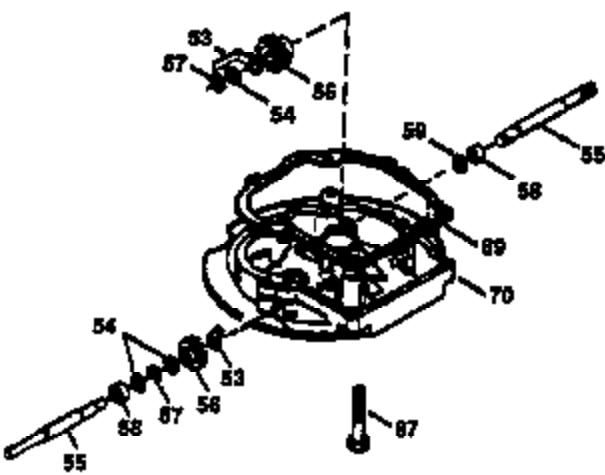

Ref #	Part Number	Qty	Description
19	31361	1	Extension Spring
69	35261	1	* Mounting Flange Gasket
70	35651E	1	Mounting Flange (Incl. 72 thru 83,306)
90	611112	1	Flywheel
182	6201	2	Screw, 1/4-28 x 7/8"
185	31384A	1	Intake Pipe (Incl. 224)
186	34337	1	Governor Link
200	33131A	1	Control Bracket (Incl. 202 thru 206)
209	30200	2	Screw, 10-24 x 9/16"
223	650451	2	Screw, 1/4-20 x 1"
238	650806	2	Screw, 10-32 x 5/8"
245	34340	1	Air Cleaner Filter
250	34341B	1	Air Cleaner Cover
275	36473	1	Muffler (Incl. 277)
277	650988	2	Screw, 1/4-20 x 2-5/16"
416	36085	1	Spark Arrestor Kit (Incl. 417)(Optional)
417	650821	1	Screw, 10-32 x 1/2" (Optional)