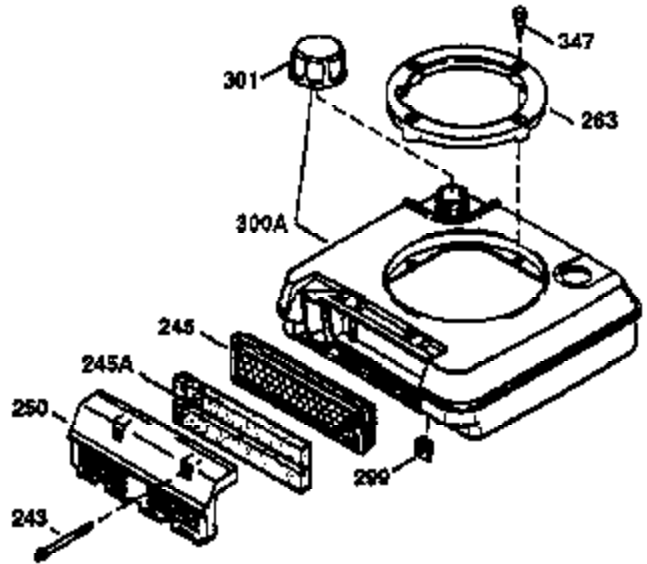

Ref #	Part Number	Qty	Description
178	29752	2	Nut & Lock Washer, 1/4-28
179	30593	1	Retainer Clip
182	6201	2	Screw, 1/4-28 x 7/8"
184	26756	1	* Carburetor To Intake Pipe Gasket
185	31384A	1	Intake Pipe (Incl. 224)
186	34337	1	Governor Link
200	33131A	1	Control Bracket (Incl. 202 thru 206)
202	36482	1	Compression Spring
203	31342	1	Compression Spring
204	651029	1	Screw, Torx T-10, 5-40 x 7/16"
205	651019	1	Screw, Torx T-10, 6-32 x 41/64"
206	610973	1	Terminal
207	34336	1	Throttle Link
209	30200	2	Screw, 10-24 x 9/16"
210	27793	1	Conduit Clip
211	28942	1	Screw, 10-32 x 3/8"
223	650451	2	Screw, 1/4-20 x 1"
224	34690A	1	* Intake Pipe Gasket
238	650806	2	Screw, 10-32 x 5/8"
239	34338	1	* Air Cleaner Gasket
240	34858	1	Air Cleaner Body
245	34340	1	Air Cleaner Filter
250	34341B	1	Air Cleaner Cover
260	35484	1	Blower Housing
261	30200	2	Screw, 10-24 x 9/16"
262	650831	2	Screw, 1/4-20 x 1/2"
275	36473	1	Muffler (Incl. 277)
277	650988	2	Screw, 1/4-20 x 2-5/16"
285	35000A	1	Starter Cup
287	650926	2	Screw, 8-32 x 21/64"
290	30705	1	Fuel Line
292	26460	2	Fuel Line Clamp
300	34476A	1	Fuel Tank (Incl. 292 & 301)
301	33032	1	Fuel Cap
305	35577	1	Oil Fill Tube
306	36996	1	* "O"-Ring
307	35499	1	"O"-Ring
309	650562	1	Screw, 10-32 x 1/2"
310	35578	1	Dipstick
313	34080	1	Spacer
370K	36695	1	Starter Decal
370A	36261	1	Lubrication Decal
370C	37199	1	Primer Decal
380	632046A	1	Carburetor (Incl. 184)
390	590732	1	Rewind Starter (NOTE: This engine could have been built with 590738 starter.)
400	36475B	1	* Gasket Set (Incl. items marked PK in notes) Incl. part #'s 26756 (1), 27234A (1), 33735 (1), 34338 (1), 34690A (1), 36437 (1), 36832 (1), 36996 (1), 37130 (1)
420	730225A	1	SAE 30 4-Cycle Engine Oil (1 Quart)