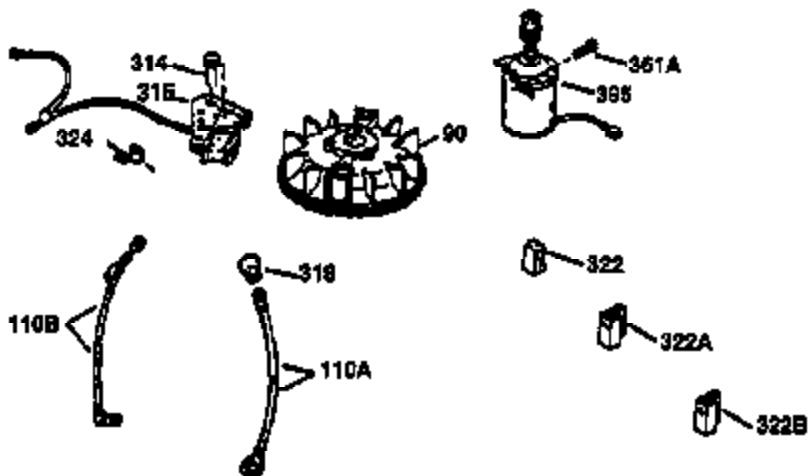

Ref #	Part Number	Qty	Description
19	31361	1	Extension Spring
69	35261	1	* Mounting Flange Gasket
70	35651E	1	Mounting Flange (Incl. 72 thru 83,306)
90	611112	1	Flywheel
182	6201	2	Screw, 1/4-28 x 7/8"
185	31384A	1	Intake Pipe (Incl. 224)
186	34337	1	Governor Link
200	33131A	1	Control Bracket (Incl. 202 thru 206)
209	30200	2	Screw, 10-24 x 9/16"
223	650451	2	Screw, 1/4-20 x 1"
238	650806	2	Screw, 10-32 x 5/8"
245	34340	1	Air Cleaner Filter
250	34341B	1	Air Cleaner Cover
275	36473	1	Muffler (Incl. 277)
277	650988	2	Screw, 1/4-20 x 2-5/16"
416	36085	1	Spark Arrestor Kit (Incl. 417)(Optional)
417	650821	1	Screw, 10-32 x 1/2" (Optional)