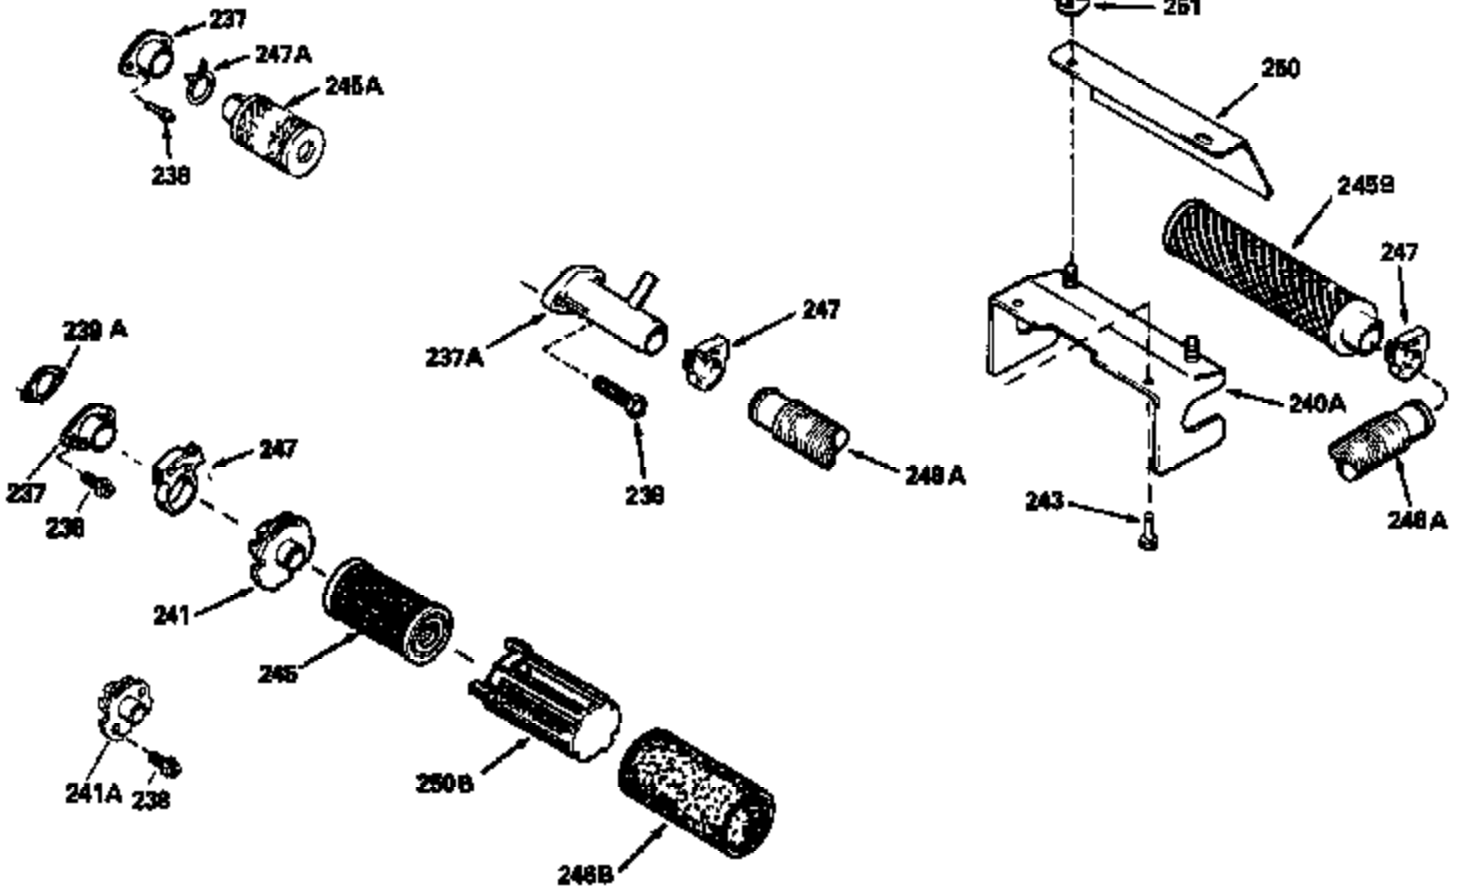

Ref #	Part Number	Qty	Description
310	35578		Dipstick
313	34080		Spacer, Flywheel key
327	35932		Plug, Starter
370E	35167		Decal, Instruction
379	631021		Inlet Needle, Seat & Clip Assy.
380	632387		Carburetor (Incl. 184) (Refer to Division 5, Section A, page A2-12 or Fiche 8, Grid F-7for breakdown)
390B	590621		Rewind Starter (Refer to Division 5, Section C, page 34 or Fiche 8, Grid G-9 for breakdown)
400	33238C		* Gasket Set (Incl. items marked *)
420	730225		SAE 30, 4-Cycle Engine Oil (Quart)

ILLUSTRATION SHOWS TYPICAL PARTS ONLY. ORDER BY PART NUMBER. PARTS NOT LISTED ARE SUPPLIED BY OEM.

Ref #	Part Number	Qty	Description
118	730194		Rope Guide Kit (Use as required with 34476 fuel tank)
246C	35705		Filter, Pre-Air (Optional)
260B	35478		Housing, Blower
262	650831		Screw, 1/4-20 x 15/32"
287A	650735		Screw, 10-24 x 3/8" (Use as required)
287A			Pop Rivet, (3/16" Dia.)(Purchase locally)
287B	650884		Screw, 8-32 x 1/2"
301A	35355		Fuel Cap
327	35932		Plug, Starter
354	35025		Staple (Not used on all models)
357	34985		Rope Stop & Staple Ass'y. (Incl. 354)
358	35168		Bracket Assy., Rope guide
390B	590621		Rewind Starter (Refer to Division 5, Section C, page 34 or Fiche 8, Grid G-9 for breakdown)

Ref #	Part Number	Qty	Description
19	31361		Spring, Extension
69	35261		* Gasket, Mounting flange
182	6201		Screw, 1/4-28 x 7/8"
185	31384A		Pipe, Intake (Incl. 224)
186	34337		Link, Governor spring
209	30200		Screw, 10-24 x 9/16"
223	650451		Screw, 1/4-20 x 1"
241	35067		Collar, Air cleaner (Black)
245	35066		Filter, Air cleaner
246B	35435		Filter, Pre-Air (Use as required)
247A	35068		Clamp, Air cleaner
250B	35065		Air Cleaner Cover Ass'y.