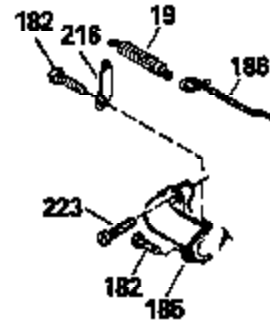

Ref #	Part Number	Qty	Description
19	31361		Spring, Extension
69	35261		* Gasket, Mounting flange
182	6201		Screw, 1/4-28 x 7/8"
185	31384A		Pipe, Intake (Incl. 224)
186	34337		Link, Governor spring
209	30200		Screw, 10-24 x 9/16"
223	650451		Screw, 1/4-20 x 1"
241	35067		Collar, Air cleaner (Black)
245	35066		Filter, Air cleaner
246B	35435		Filter, Pre-Air (Use as required)
247A	35068		Clamp, Air cleaner
250B	35065		Air Cleaner Cover Ass'y.