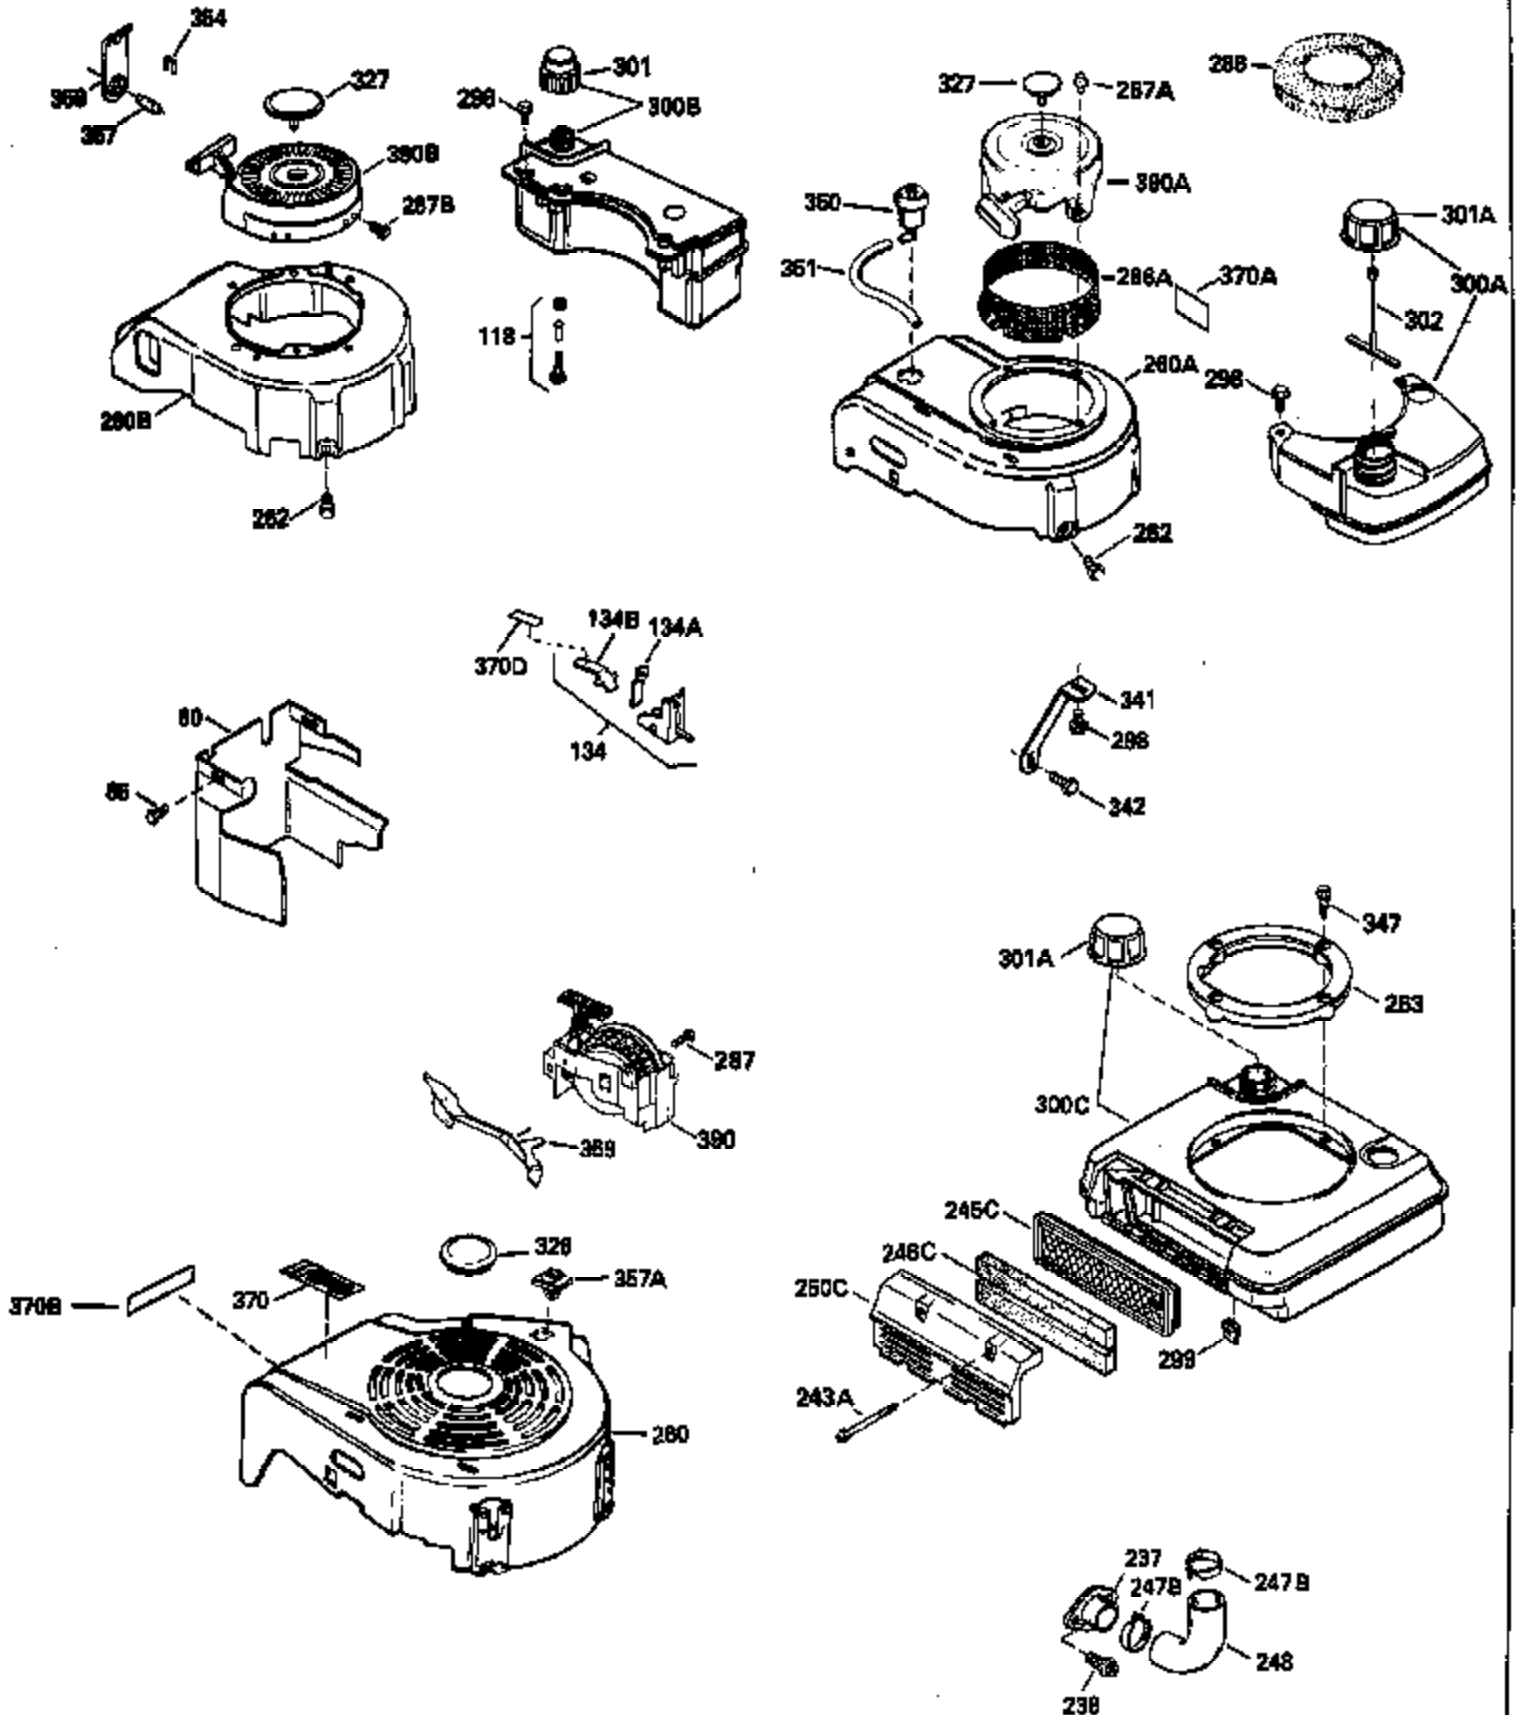

ILLUSTRATION SHOWS TYPICAL PARTS ONLY. ORDER BY PART NUMBER. PARTS NOT LISTED ARE SUPPLIED BY OEM.

Ref #	Part Number	Qty	Description
118	730194		Rope Guide Kit (Use as required with 34476 fuel tank)
246C	35705		Filter, Pre-Air (Optional)
260B	35478		Housing, Blower
262	650831		Screw, 1/4-20 x 15/32"
287A	650735		Screw, 10-24 x 3/8" (Use as required)
287A			Pop Rivet, (3/16" Dia.)(Purchase locally)
287B	650884		Screw, 8-32 x 1/2"
301A	35355		Fuel Cap
327	35932		Plug, Starter
354	35025		Staple (Not used on all models)
357	34985		Rope Stop & Staple Ass'y. (Incl. 354)
358	35168		Bracket Assy., Rope guide
390B	590621		Rewind Starter (Refer to Division 5, Section C, page 34 or Fiche 8, Grid G-9 for breakdown)