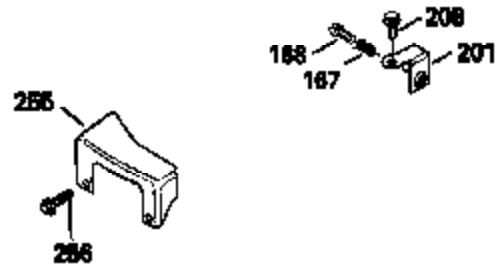

Ref #	Part Number	Qty	Description
19	31361		Spring, Extension
69	35261		* Gasket, Mounting flange
182	6201		Screw, 1/4-28 x 7/8"
185	31384A		Pipe, Intake (Incl. 224)
186	34337		Link, Governor spring
209	30200		Screw, 10-24 x 9/16"
223	650451		Screw, 1/4-20 x 1"
241	35067		Collar, Air cleaner (Black)
245	35066		Filter, Air cleaner
246B	35435		Filter, Pre-Air (Use as required)
247A	35068		Clamp, Air cleaner
250B	35065		Air Cleaner Cover Ass'y.