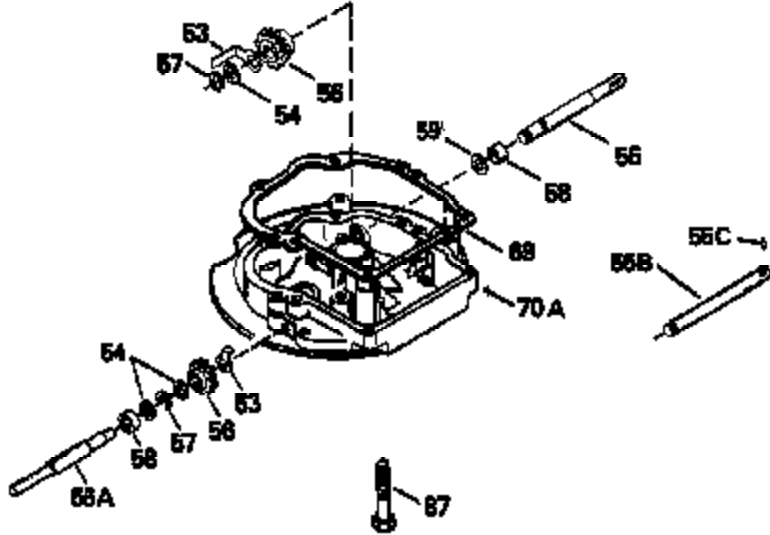

Ref #	Part Number	Qty	Description
19	31361		Spring, Extension
69	35261		* Gasket, Mounting flange
182	6201		Screw, 1/4-28 x 7/8"
185	31384A		Pipe, Intake (Incl. 224)
186	34337		Link, Governor spring
209	30200		Screw, 10-24 x 9/16"
223	650451		Screw, 1/4-20 x 1"
241	35067		Collar, Air cleaner (Black)
245	35066		Filter, Air cleaner
246B	35435		Filter, Pre-Air (Use as required)
247A	35068		Clamp, Air cleaner
250B	35065		Air Cleaner Cover Ass'y.