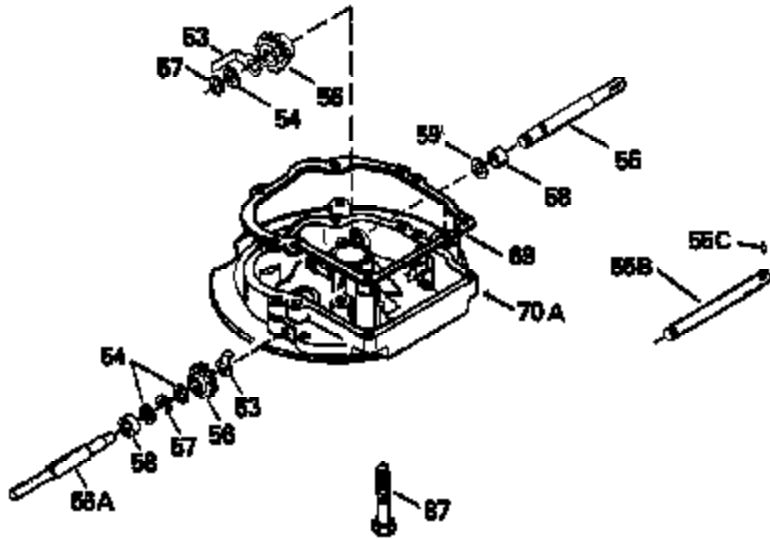

Ref #	Part Number	Qty	Description
390B	590621		Rewind Starter (Refer to Division 5, Section C, page 34 or Fiche 8, Grid G-9 for breakdown)
400	33238C		* Gasket Set (Incl. items marked *)
420	730225		SAE 30, 4-Cycle Engine Oil (Quart)

ILLUSTRATION SHOWS TYPICAL PARTS ONLY. ORDER BY PART NUMBER. PARTS NOT LISTED ARE SUPPLIED BY OEM.

Ref #	Part Number	Qty	Description
118	730194		Rope Guide Kit (Use as required with 34476 fuel tank)
238	650806		Screw, 10-32 x 5/8"
246C	35705		Filter, Pre-Air (Optional)
260A	35491		Housing, Blower
262	650831		Screw, 1/4-20 x 15/32"
287B	650884		Screw, 8-32 x 1/2"
287A	650735		Screw, 10-24 x 3/8" (Use as required)
287A			Pop Rivet, (3/16" Dia.)(Purchase locally)
301	33032		Fuel Cap
327	35932		Plug, Starter
370	550223		Decal, Name
370A	34346		Decal, Instruction
390B	590621		Rewind Starter (Refer to Division 5, Section C, page 34 or Fiche 8, Grid G-9 for breakdown)

Ref #	Part Number	Qty	Description
189	650839		Screw, 1/4-20 x 3/8"
190	35831		Lever, Brake
191	35015B		Bracket Assy., S.E. Brake (Incl. 195)
194	32309		Ring, Retaining
195	610973		Terminal Assy.
274	26754A		* Gasket, Exhaust (Use as required)
275B	35708		Muffler (Incl. 277)
277	650795		Screw, 1/4-20 x 2-1/4"
277A	30063		Screw, 1/4-20 x 1/2" (Use as required )
370F	34387		Decal, Instruction (Optional)
415	730162		Muffler Adap.Kit(Incl.274,277A)(Use a s req.)
430	730574		Debris Screen Kit (Incl. 370F,431-433 )(Opt.)
431	35596		Screen, Debris (Optional)
432	35597		Bracket, Debris screen (Optional)
433	650910		Screw, 8-32 x 1/4" (Optional)

Ref #	Part Number	Qty	Description
19	31361		Spring, Extension
69	35261		* Gasket, Mounting flange
182	6201		Screw, 1/4-28 x 7/8"
185	31384A		Pipe, Intake (Incl. 224)
186	34337		Link, Governor spring
209	30200		Screw, 10-24 x 9/16"
223	650451		Screw, 1/4-20 x 1"
238	650806		Screw, 10-32 x 5/8"
246B	35435		Filter, Pre-Air (Use as required)