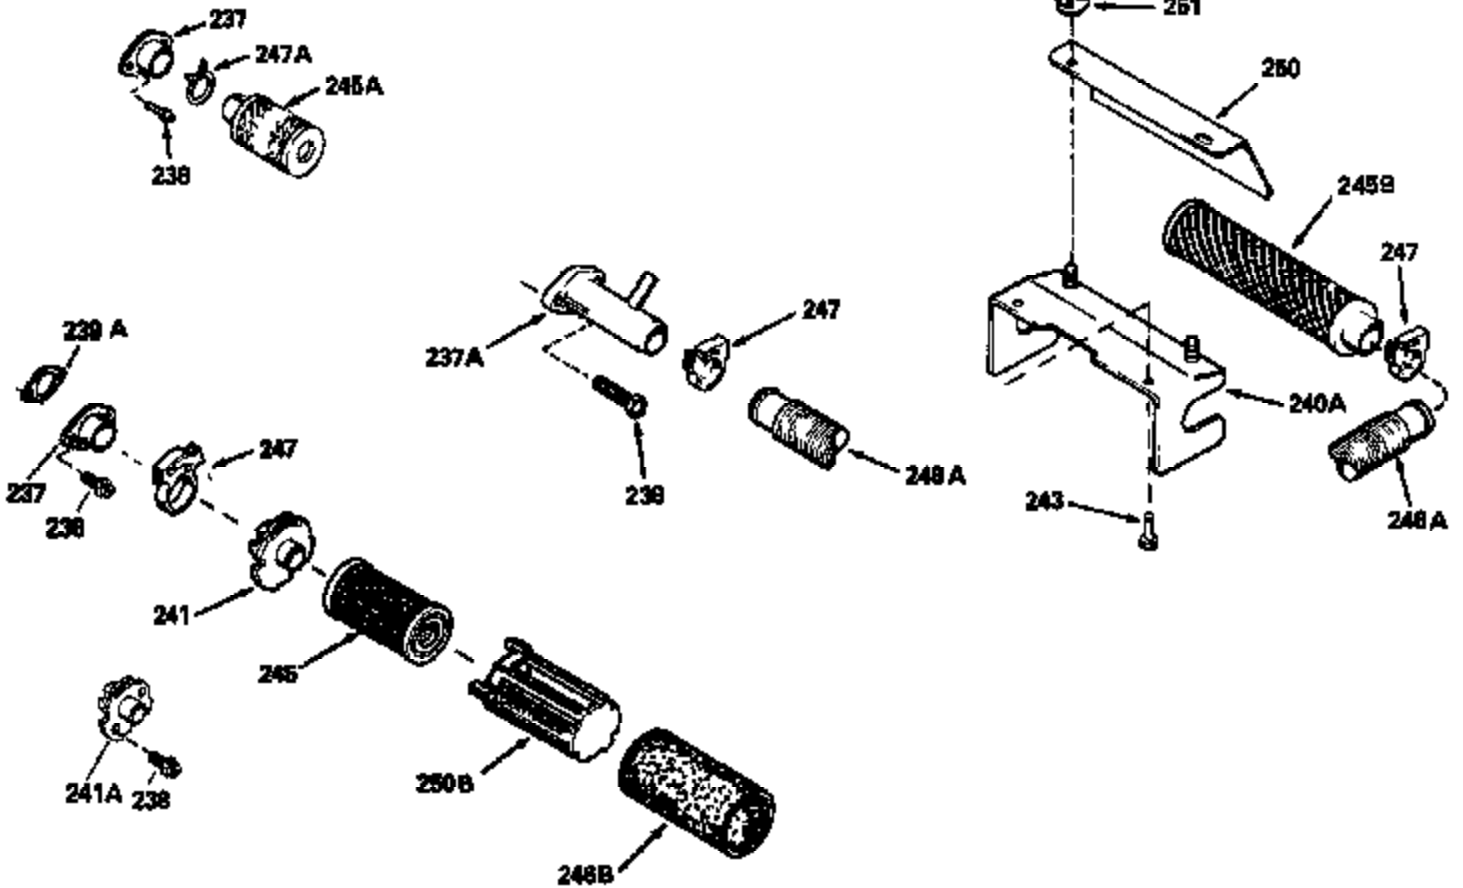

Ref #	Part Number	Qty	Description
390B	590621		Rewind Starter (Refer to Division 5, Section C, page 34 or Fiche 8, Grid G-9 for breakdown)
400	33238C		* Gasket Set (Incl. items marked *)
420	730225		SAE 30, 4-Cycle Engine Oil (Quart)

ILLUSTRATION SHOWS TYPICAL PARTS ONLY. ORDER BY PART NUMBER. PARTS NOT LISTED ARE SUPPLIED BY OEM.

Ref #	Part Number	Qty	Description
118	730194		Rope Guide Kit (Use as required with 34476 fuel tank)
238	650806		Screw, 10-32 x 5/8"
246C	35705		Filter, Pre-Air (Optional)
260A	35491		Housing, Blower
262	650831		Screw, 1/4-20 x 15/32"
287B	650884		Screw, 8-32 x 1/2"
287A	650735		Screw, 10-24 x 3/8" (Use as required)
287A			Pop Rivet, (3/16" Dia.)(Purchase locally)
301	33032		Fuel Cap
327	35932		Plug, Starter
370	550223		Decal, Name
370A	34346		Decal, Instruction
390B	590621		Rewind Starter (Refer to Division 5, Section C, page 34 or Fiche 8, Grid G-9 for breakdown)

Ref #	Part Number	Qty	Description
189	650839		Screw, 1/4-20 x 3/8"
190	35831		Lever, Brake
191	35015B		Bracket Assy., S.E. Brake (Incl. 195)
194	32309		Ring, Retaining
195	610973		Terminal Assy.
274	26754A		* Gasket, Exhaust (Use as required)
275B	35708		Muffler (Incl. 277)
277	650795		Screw, 1/4-20 x 2-1/4"
277A	30063		Screw, 1/4-20 x 1/2" (Use as required )
370F	34387		Decal, Instruction (Optional)
415	730162		Muffler Adap.Kit(Incl.274,277A)(Use a s req.)
430	730574		Debris Screen Kit (Incl. 370F,431-433 )(Opt.)
431	35596		Screen, Debris (Optional)
432	35597		Bracket, Debris screen (Optional)
433	650910		Screw, 8-32 x 1/4" (Optional)

Ref #	Part Number	Qty	Description
19	31361		Spring, Extension
69	35261		* Gasket, Mounting flange
182	6201		Screw, 1/4-28 x 7/8"
185	31384A		Pipe, Intake (Incl. 224)
186	34337		Link, Governor spring
209	30200		Screw, 10-24 x 9/16"
223	650451		Screw, 1/4-20 x 1"
238	650806		Screw, 10-32 x 5/8"
246B	35435		Filter, Pre-Air (Use as required)