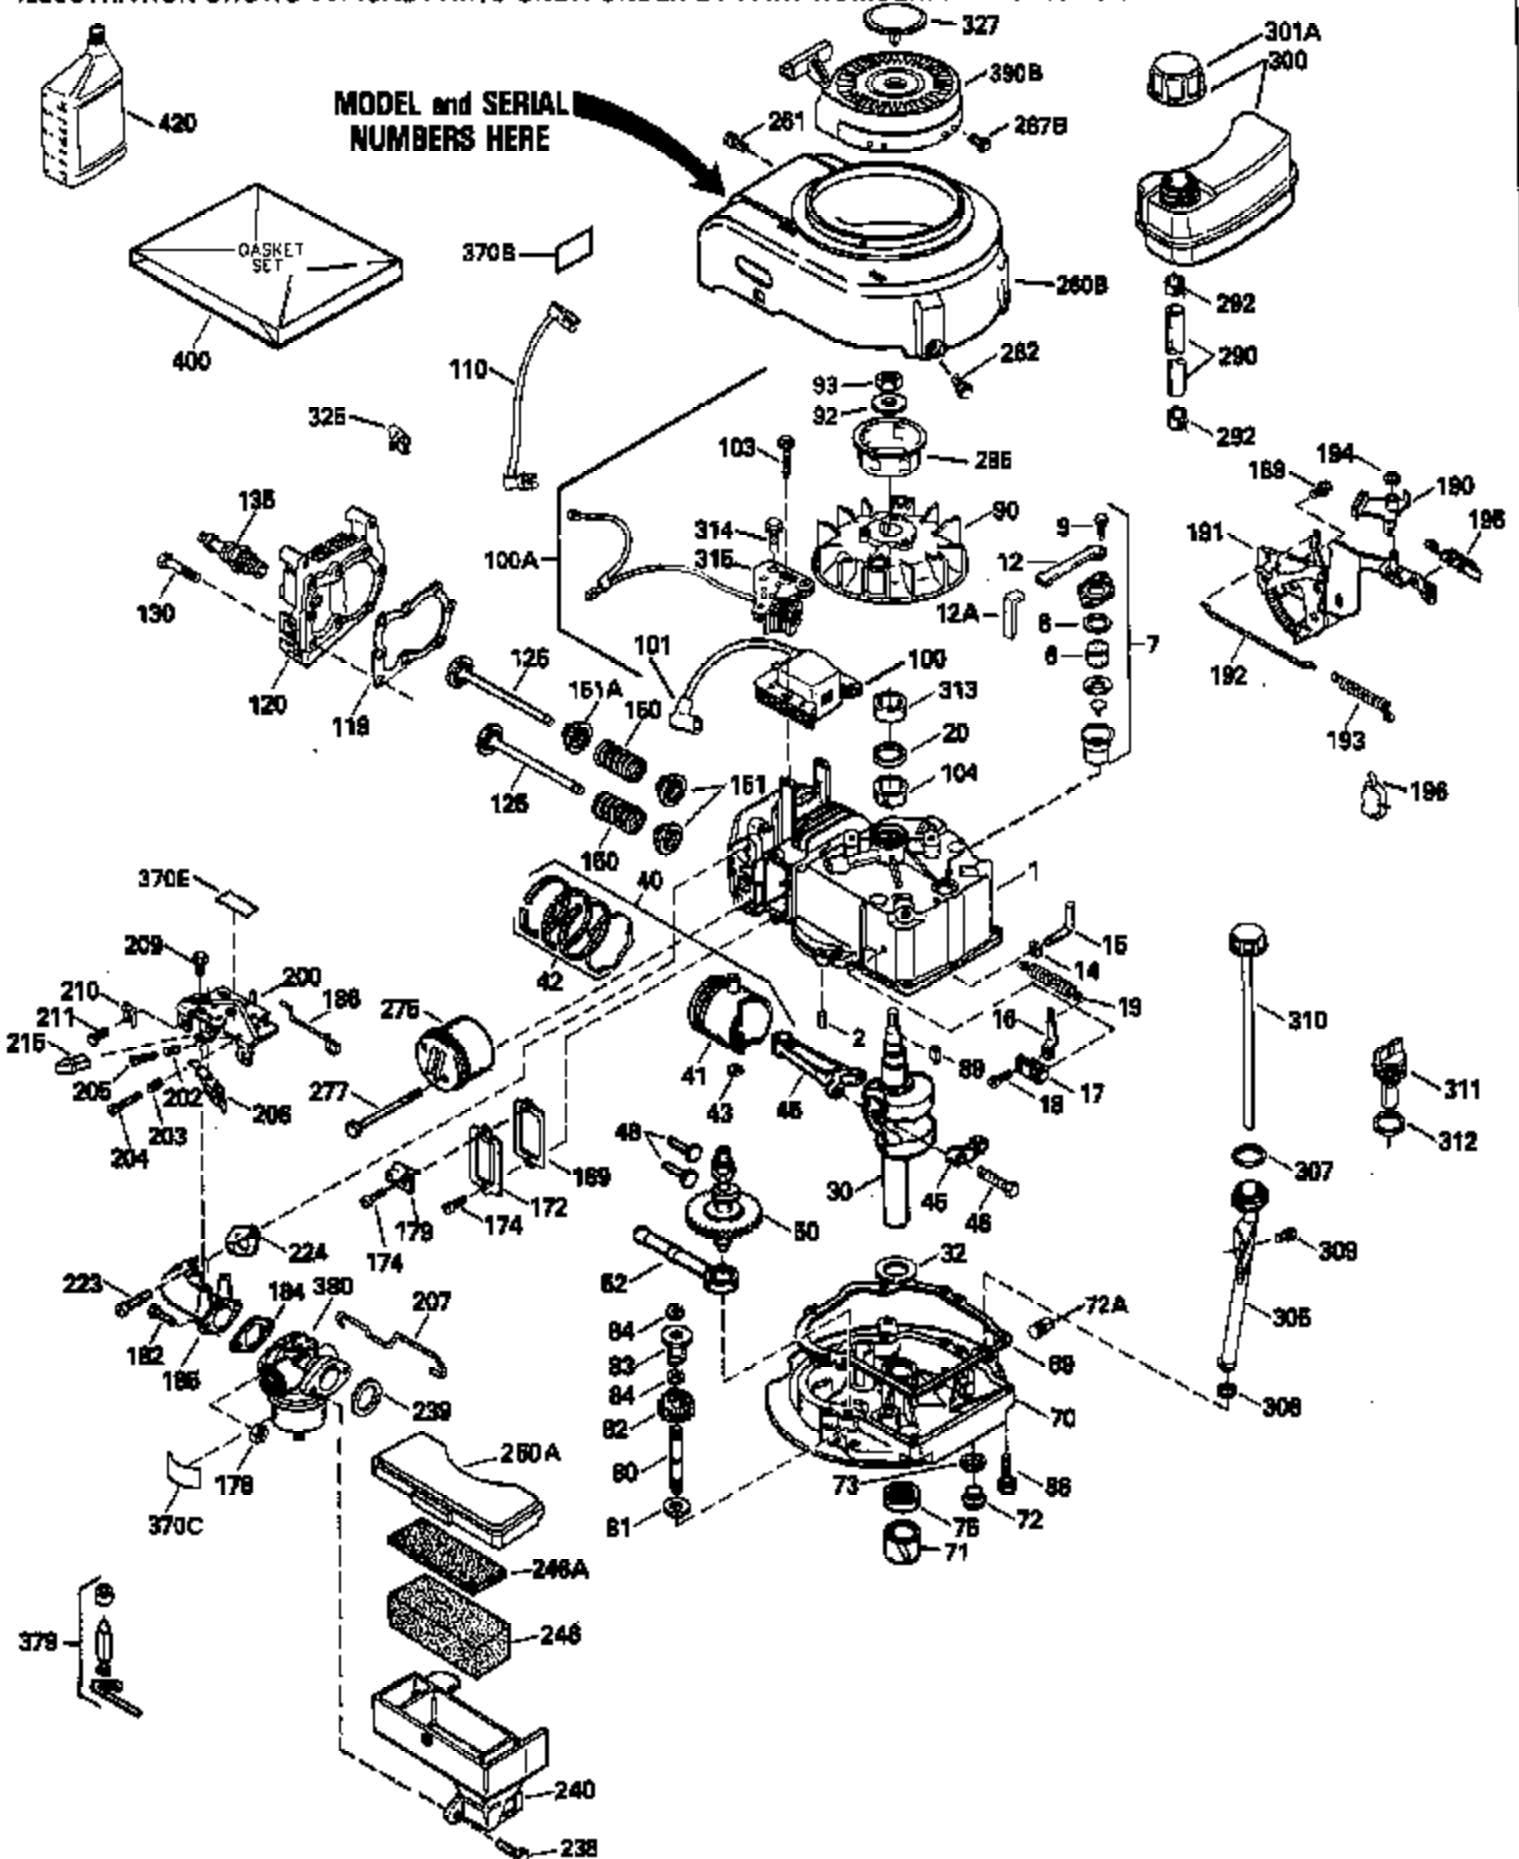

ILLUSTRATION SHOWS TYPICAL PARTS ONLY. ORDER BY PART NUMBER. PARTS NOT LISTED ARE SUPPLIED BY OEM.

Ref #	Part Number	Qty	Description
1	34975		Cylinder Ass'y. (Incl. 2, 8, 9 & 20) (2-1/2")
2	26727		Pin, Dowel
6	33734		Element, Breather
7	34214A		Breather Ass'y. (Incl. 6, 8, 9, 12 & 12A)
8	33735		* Gasket, Breather
9	30200		Screw, 10-24 x 9/16"
12	33886		Tube, Breather
14	28277		Washer
15	30589		Rod, Governor (Incl. 14)
16	31383A		Lever, Governor
17	31335		Clamp, Governor lever
18	650548		Screw, 8-32 x 5/16"
19	31361		Spring, Extension
20	32600		Seal, Oil
30	34473		Crankshaft Ass'y.
40	34514		Piston, Pin & Ring Set (Std.) (2-1/2" Bore)
40	34515		Piston, Pin & Ring Set (.010" OS)
40	34516		Piston, Pin & Ring Set (.020" OS)
41	32538B		Piston & Pin Ass'y. (Incl. 43)(Std.)(2-1/2")
41	32548B		Piston & Pin Ass'y. (Incl. 43) (.010" OS)
41	32549B		Piston & Pin Ass'y. (Incl. 43) (.020" OS)
42	28986		Ring Set (Std.) (2-1/2" Bore)
42	28987		Ring Set (.010" OS)
42	28988		Ring Set (.020" OS)
43	20381		Ring, Piston pin retaining
45	30963B		Rod Assy., Connecting (Incl. 46)
46	32610A		Bolt, Connecting rod
48	27241		Lifter, Valve
50	33148A		Camshaft
52	29914		Oil Pump Assy.
69	35261		* Gasket, Mounting flange
70	30571A		Flange Ass'y. (Incl. 72, 73, 75, 80 & 311)
72	30572		Plug, Oil drain (Incl. 73)
73	28833		* Drain Plug Gasket (Not req. W/plastic plug)
75	26208		Seal, Oil
80	30574		Shaft, Governor
81	30590A		Washer, Flat
82	30591		Gear Assy., Governor (Incl. 81)
83	30588A		Spool, Governor
84	29193		Ring, Retaining
86	650488		Screw, 1/4-20 x 1-1/4"
89	611004		Flywheel Key
90	611112		Flywheel
92	650815		Washer, Belleville
93	650816		Nut, Flywheel
100	730207		Magneto-to-Solid State Conversion Kit (Includes solid state module, solid state flywheel key, and instructions.)(Use as required on external ignition engines only.)
100	34443A		Solid State Assy.
103	650814		Screw, Torx T-15, 10-24 x 1"
110	34961		Ground Wire
119	29953C		* Gasket, Cylinder head
120	34335		Head, Cylinder
125	29313C		Exhaust Valve (Std.) (Incl. 151)
125	29315C		Exhaust Valve (1/32" OS) (Incl. 151)
126	29314B		Intake Valve (Std.) (Incl. 151)
126	29315C		Intake Valve (1/32" OS) (Incl. 151)