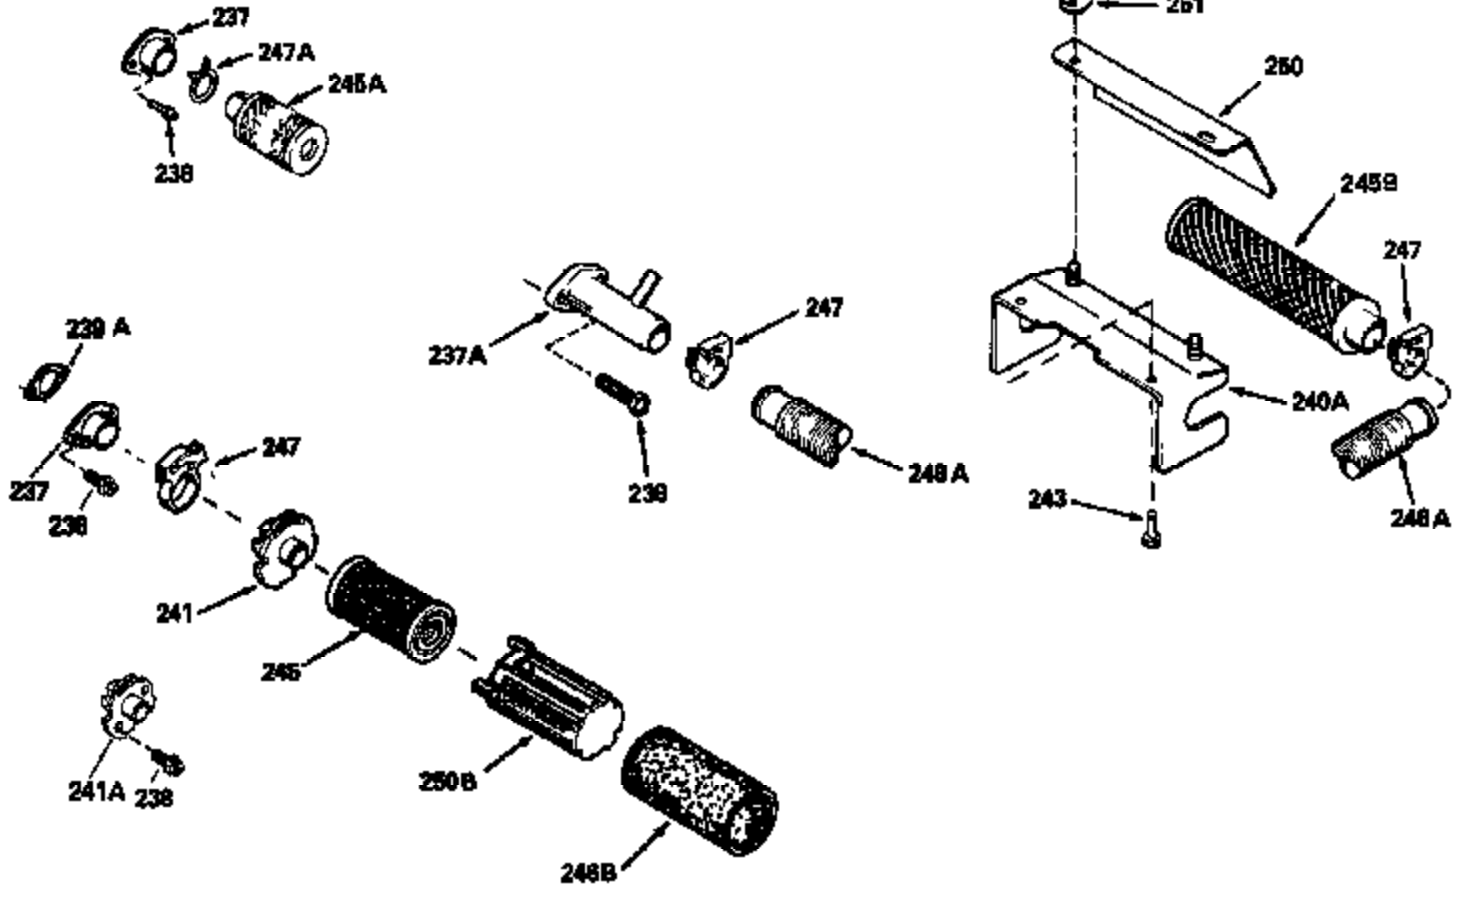

Ref #	Part Number	Qty	Description
390B	590621		Rewind Starter (Refer to Division 5, Section C, page 34 or Fiche 8, Grid G-9 for breakdown)
400	33238C		* Gasket Set (Incl. items marked *)
420	730225		SAE 30, 4-Cycle Engine Oil (Quart)

ILLUSTRATION SHOWS TYPICAL PARTS ONLY. ORDER BY PART NUMBER. PARTS NOT LISTED ARE SUPPLIED BY OEM.

Ref #	Part Number	Qty	Description
118	730194		Rope Guide Kit (Use as required with 34476 fuel tank)
238	650806		Screw, 10-32 x 5/8"
246C	35705		Filter, Pre-Air (Optional)
260A	35491		Housing, Blower
262	650831		Screw, 1/4-20 x 15/32"
287B	650884		Screw, 8-32 x 1/2"
287A	650735		Screw, 10-24 x 3/8" (Use as required)
287A			Pop Rivet, (3/16" Dia.)(Purchase locally)
301	33032		Fuel Cap
327	35932		Plug, Starter
370	550223		Decal, Name
370A	34346		Decal, Instruction
390B	590621		Rewind Starter (Refer to Division 5, Section C, page 34 or Fiche 8, Grid G-9 for breakdown)

Ref #	Part Number	Qty	Description
19	31361		Spring, Extension
69	35261		* Gasket, Mounting flange
182	6201		Screw, 1/4-28 x 7/8"
185	31384A		Pipe, Intake (Incl. 224)
186	34337		Link, Governor spring
209	30200		Screw, 10-24 x 9/16"
223	650451		Screw, 1/4-20 x 1"
238	650806		Screw, 10-32 x 5/8"
246B	35435		Filter, Pre-Air (Use as required)