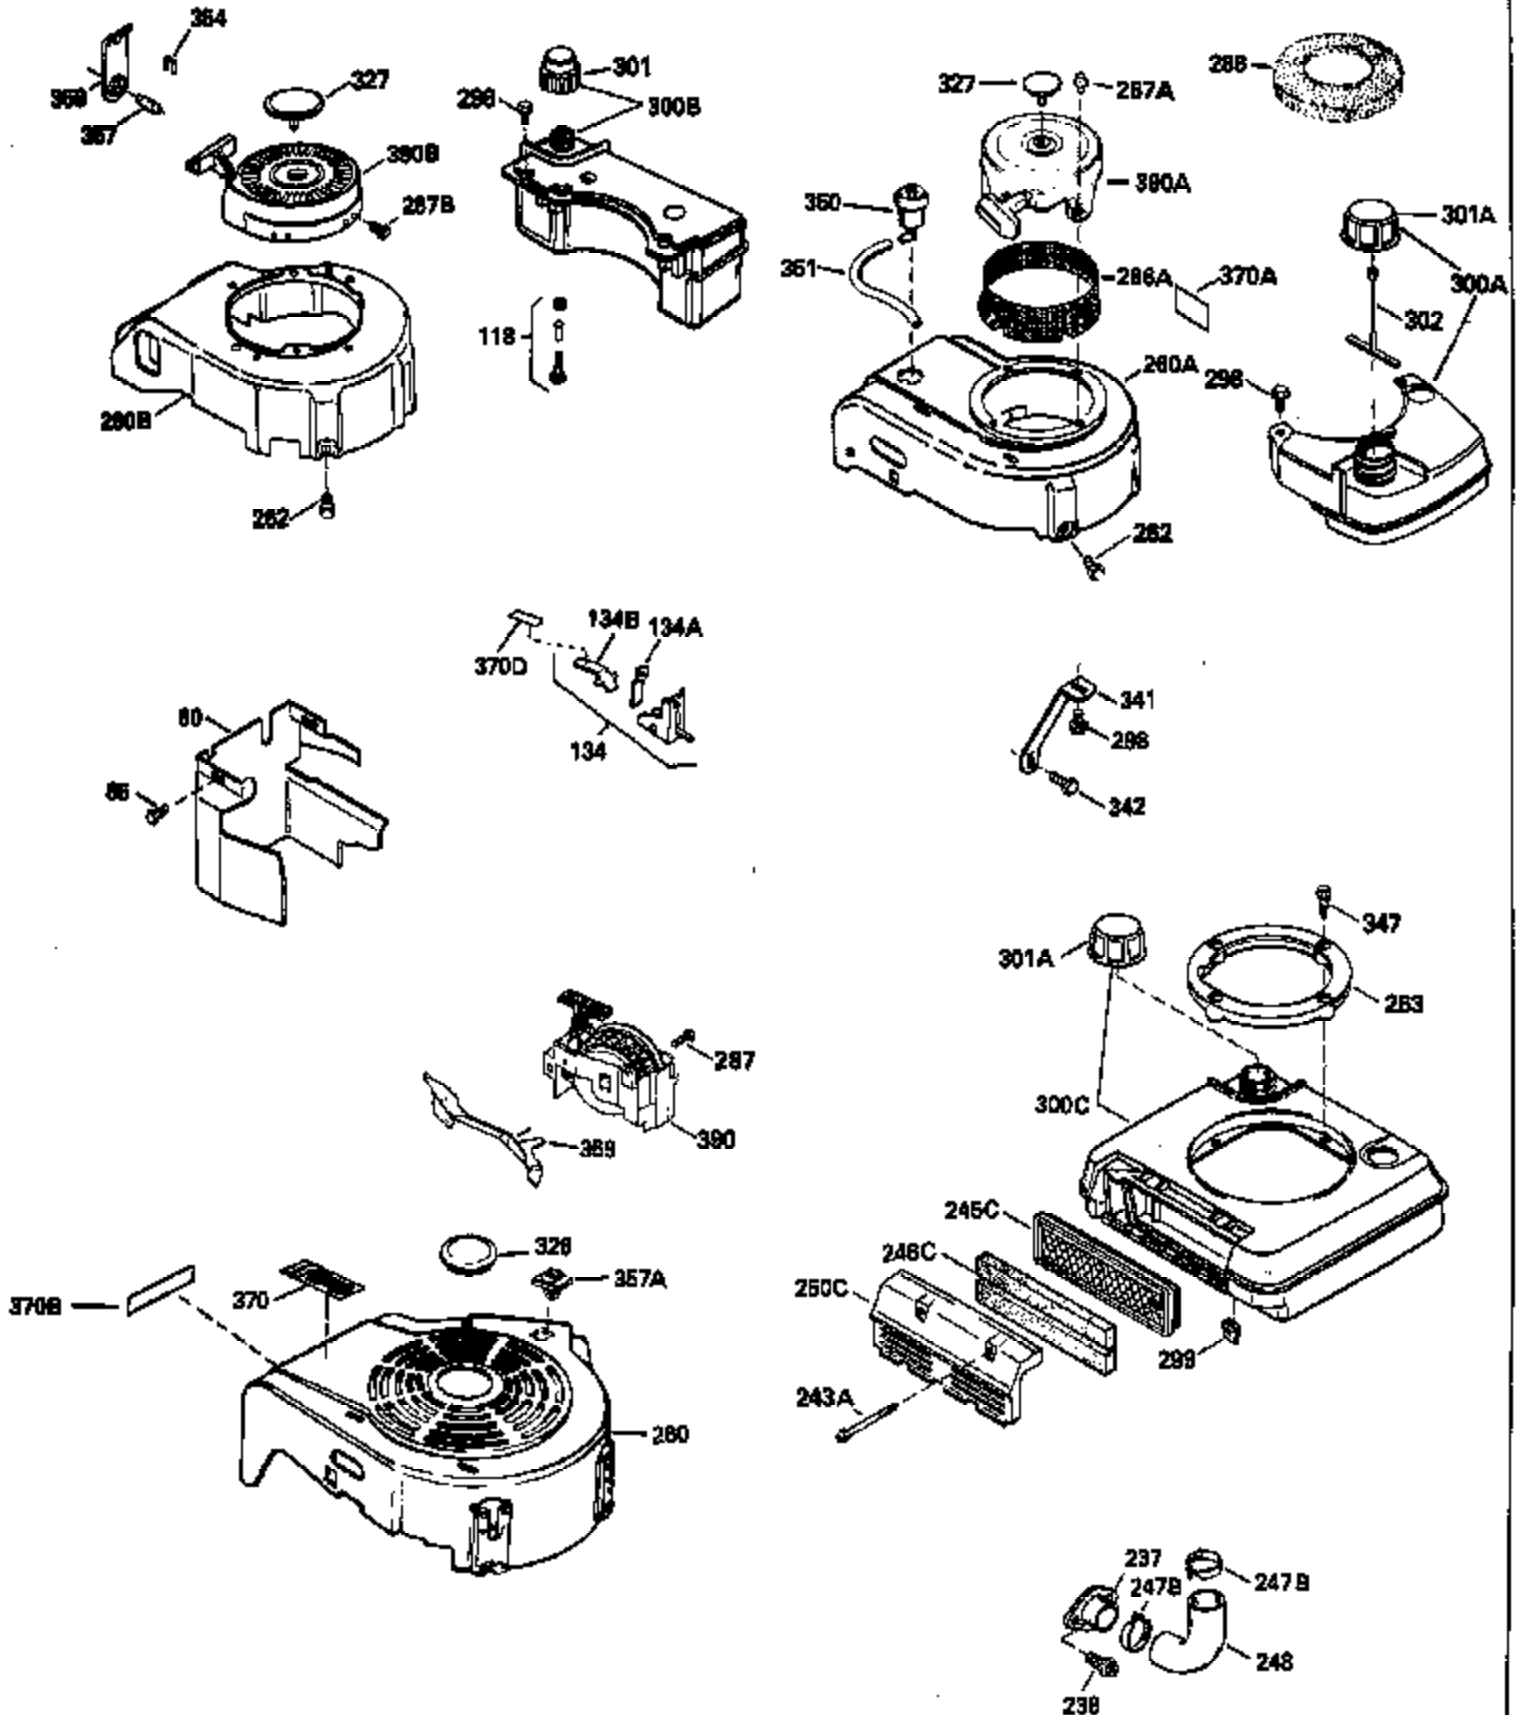

ILLUSTRATION SHOWS TYPICAL PARTS ONLY. ORDER BY PART NUMBER. PARTS NOT LISTED ARE SUPPLIED BY OEM.

Ref #	Part Number	Qty	Description
118	730194		Rope Guide Kit (Use as required with 34476 fuel tank)
238	650806		Screw, 10-32 x 5/8"
246C	35705		Filter, Pre-Air (Optional)
260A	35491		Housing, Blower
262	650831		Screw, 1/4-20 x 15/32"
287B	650884		Screw, 8-32 x 1/2"
287A	650735		Screw, 10-24 x 3/8" (Use as required)
287A			Pop Rivet, (3/16" Dia.)(Purchase locally)
301	33032		Fuel Cap
327	35932		Plug, Starter
370	550223		Decal, Name
370A	34346		Decal, Instruction
390B	590621		Rewind Starter (Refer to Division 5, Section C, page 34 or Fiche 8, Grid G-9 for breakdown)