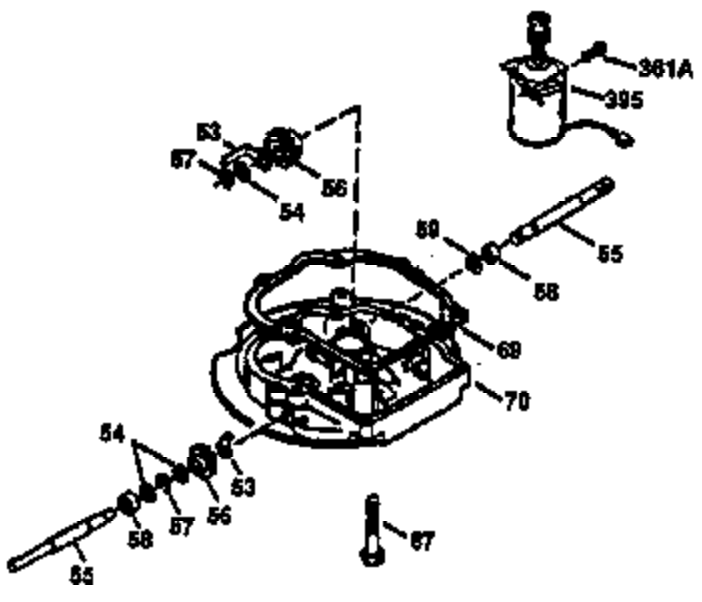

ILLUSTRATION SHOWS TYPICAL PARTS ONLY. ORDER BY PART NUMBER. PARTS NOT LISTED ARE SUPPLIED BY OEM.

Ref #	Part Number	Qty	Description
19	31361	1	Extension Spring
69	35261	1	* Mounting Flange Gasket
70	34311D	1	Mounting Flange (Incl. 72 thru 83)
90	611112	1	Flywheel
182	6201	2	Screw, 1/4-28 x 7/8"
185	31384A	1	Intake Pipe (Incl. 224)
186	32653	1	Governor Link
216	33086	1	R.P.M. Adjusting Lever
223	650451	2	Screw, 1/4-20 x 1"
238	650806	2	Screw, 10-32 x 5/8"
245	34340	1	Air Cleaner Filter
250	34341B	1	Air Cleaner Cover
275	36473	1	Muffler (Incl. 277)
277	650988	2	Screw, 1/4-20 x 2-5/16"
284	34422	1	Muffler Deflector
284A	650760	1	Screw, 8-32 x 3/8"
354	35025	1	Staple