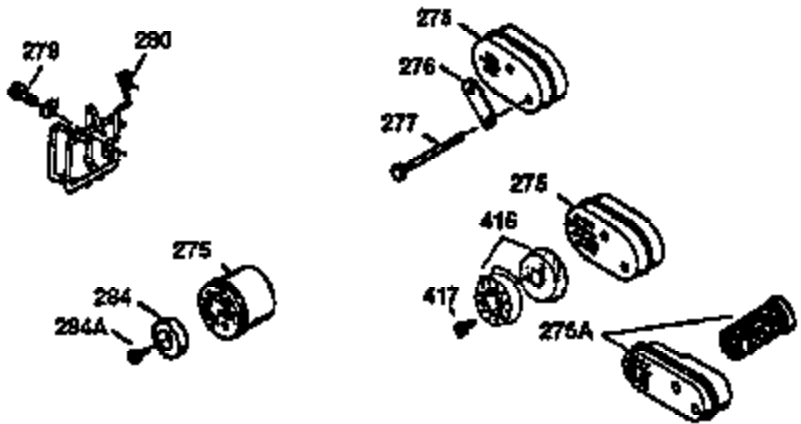

ILLUSTRATION SHOWS TYPICAL PARTS ONLY. ORDER BY PART NUMBER. PARTS NOT LISTED ARE SUPPLIED BY OEM.

Ref #	Part Number	Qty	Description
19	31361	1	Extension Spring
69	35261	1	* Mounting Flange Gasket
70	34311D	1	Mounting Flange (Incl. 72 thru 83)
90	611112	1	Flywheel
182	6201	2	Screw, 1/4-28 x 7/8"
185	31384A	1	Intake Pipe (Incl. 224)
186	32653	1	Governor Link
216	33086	1	R.P.M. Adjusting Lever
223	650451	2	Screw, 1/4-20 x 1"
238	650806	2	Screw, 10-32 x 5/8"
245	34340	1	Air Cleaner Filter
250	34341B	1	Air Cleaner Cover
275	36473	1	Muffler (Incl. 277)
277	650988	2	Screw, 1/4-20 x 2-5/16"
284	34422	1	Muffler Deflector
284A	650760	1	Screw, 8-32 x 3/8"
354	35025	1	Staple