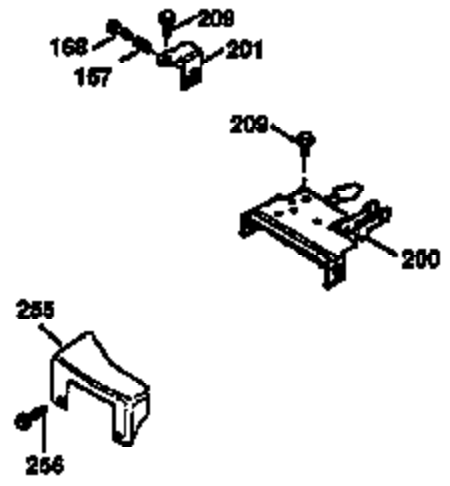

ILLUSTRATION SHOWS TYPICAL PARTS ONLY. ORDER BY PART NUMBER. PARTS NOT LISTED ARE SUPPLIED BY OEM.

Ref #	Part Number	Qty	Description
19	31361	1	Extension Spring
69	35261	1	* Mounting Flange Gasket
70	34311D	1	Mounting Flange (Incl. 72 thru 83)
90	611112	1	Flywheel
182	6201	2	Screw, 1/4-28 x 7/8"
185	31384A	1	Intake Pipe (Incl. 224)
186	32653	1	Governor Link
216	33086	1	R.P.M. Adjusting Lever
223	650451	2	Screw, 1/4-20 x 1"
238	650806	2	Screw, 10-32 x 5/8"
245	34340	1	Air Cleaner Filter
250	34341B	1	Air Cleaner Cover
275	36473	1	Muffler (Incl. 277)
277	650988	2	Screw, 1/4-20 x 2-5/16"
284	34422	1	Muffler Deflector
284A	650760	1	Screw, 8-32 x 3/8"
354	35025	1	Staple