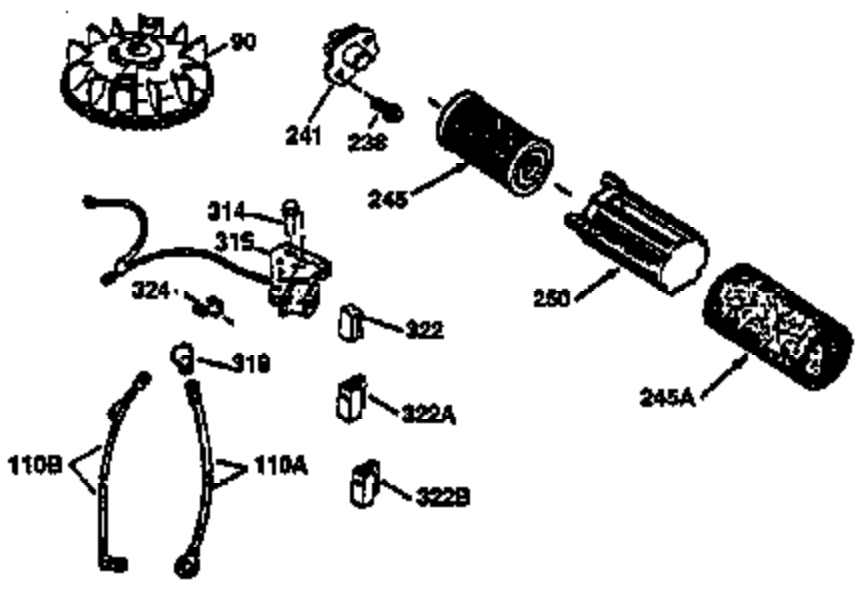

ILLUSTRATION SHOWS TYPICAL PARTS ONLY. ORDER BY PART NUMBER. PARTS NOT LISTED ARE SUPPLIED BY OEM.

Ref #	Part Number	Qty	Description
19	31361	1	Extension Spring
69	35261	1	* Mounting Flange Gasket
70	34311D	1	Mounting Flange (Incl. 72 thru 83)
90	611112	1	Flywheel
182	6201	2	Screw, 1/4-28 x 7/8"
185	31384A	1	Intake Pipe (Incl. 224)
186	32653	1	Governor Link
216	33086	1	R.P.M. Adjusting Lever
223	650451	2	Screw, 1/4-20 x 1"
238	650806	2	Screw, 10-32 x 5/8"
245	34340	1	Air Cleaner Filter
250	34341B	1	Air Cleaner Cover
275	36473	1	Muffler (Incl. 277)
277	650988	2	Screw, 1/4-20 x 2-5/16"
284	34422	1	Muffler Deflector
284A	650760	1	Screw, 8-32 x 3/8"
354	35025	1	Staple