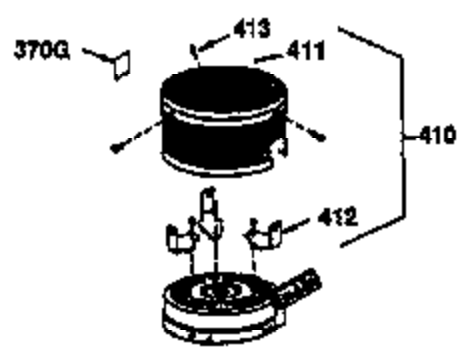

ILLUSTRATION SHOWS TYPICAL PARTS ONLY. ORDER BY PART NUMBER. PARTS NOT LISTED ARE SUPPLIED BY OEM.

Ref #	Part Number	Qty	Description
19	31361	1	Extension Spring
69	35261	1	* Mounting Flange Gasket
70	34311D	1	Mounting Flange (Incl. 72 thru 83)
90	611112	1	Flywheel
182	6201	2	Screw, 1/4-28 x 7/8"
185	31384A	1	Intake Pipe (Incl. 224)
186	32653	1	Governor Link
216	33086	1	R.P.M. Adjusting Lever
223	650451	2	Screw, 1/4-20 x 1"
238	650806	2	Screw, 10-32 x 5/8"
245	34340	1	Air Cleaner Filter
250	34341B	1	Air Cleaner Cover
275	36473	1	Muffler (Incl. 277)
277	650988	2	Screw, 1/4-20 x 2-5/16"
284	34422	1	Muffler Deflector
284A	650760	1	Screw, 8-32 x 3/8"
354	35025	1	Staple