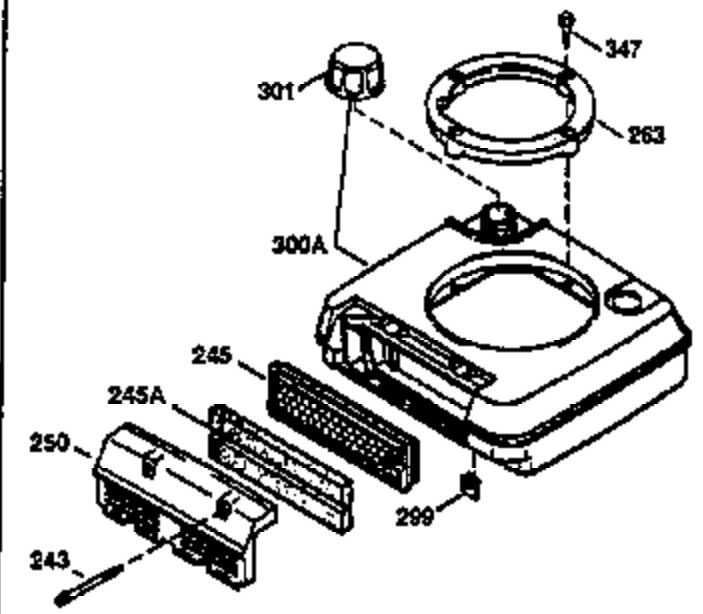

ILLUSTRATION SHOWS TYPICAL PARTS ONLY, ORDER BY PART NUMBER. PARTS NOT LISTED ARE SUPPLIED BY OEM.

Ref #	Part Number	Qty	Description
239	34338	1	* Air Cleaner Gasket
243	650806	2	Screw, 10-32 x 5/8"
245	34340	1	Air Cleaner Filter
250	34341B	1	Air Cleaner Cover
260	35484	1	Blower Housing
287	650926	2	Screw, 8-32 x 21/64"
298	28763	3	Screw, 10-32 x 35/64"
300	34476A	1	Fuel Tank (Incl. 292 & 301)
301	35355	1	Fuel Cap
354	35025	1	Staple
370	36260	1	Primer Decal
390	590686	1	Rewind Starter