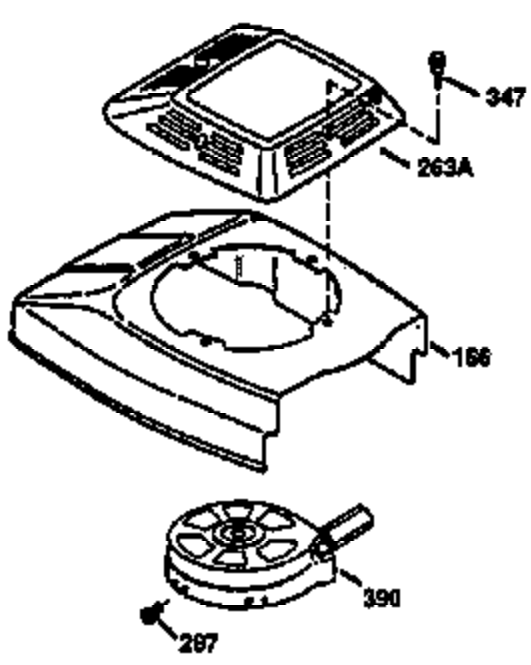

ILLUSTRATION SHOWS TYPICAL PARTS ONLY, ORDER BY PART NUMBER. PARTS NOT LISTED ARE SUPPLIED BY OEM.

Ref #	Part Number	Qty	Description
239	34338	1	* Air Cleaner Gasket
243	650806	2	Screw, 10-32 x 5/8"
245	34340	1	Air Cleaner Filter
250	34341B	1	Air Cleaner Cover
260	35484	1	Blower Housing
287	650926	2	Screw, 8-32 x 21/64"
298	28763	3	Screw, 10-32 x 35/64"
300	34476A	1	Fuel Tank (Incl. 292 & 301)
301	35355	1	Fuel Cap
354	35025	1	Staple
370	36260	1	Primer Decal
390	590686	1	Rewind Starter