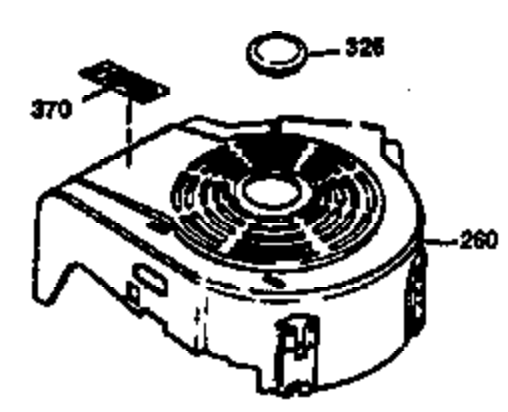

ILLUSTRATION SHOWS TYPICAL PARTS ONLY, ORDER BY PART NUMBER. PARTS NOT LISTED ARE SUPPLIED BY OEM.

Ref #	Part Number	Qty	Description
239	34338	1	* Air Cleaner Gasket
243	650806	2	Screw, 10-32 x 5/8"
245	34340	1	Air Cleaner Filter
250	34341B	1	Air Cleaner Cover
260	35484	1	Blower Housing
287	650926	2	Screw, 8-32 x 21/64"
298	28763	3	Screw, 10-32 x 35/64"
300	34476A	1	Fuel Tank (Incl. 292 & 301)
301	35355	1	Fuel Cap
354	35025	1	Staple
370	36260	1	Primer Decal
390	590686	1	Rewind Starter