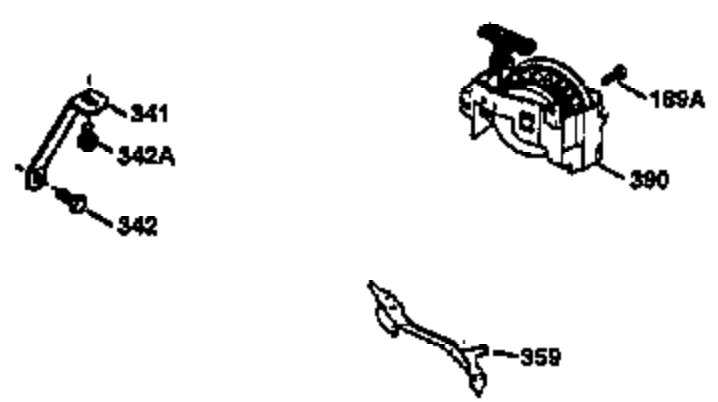

ILLUSTRATION SHOWS TYPICAL PARTS ONLY, ORDER BY PART NUMBER. PARTS NOT LISTED ARE SUPPLIED BY OEM.

Ref #	Part Number	Qty	Description
239	34338	1	* Air Cleaner Gasket
243	650806	2	Screw, 10-32 x 5/8"
245	34340	1	Air Cleaner Filter
250	34341B	1	Air Cleaner Cover
260	35484	1	Blower Housing
287	650926	2	Screw, 8-32 x 21/64"
298	28763	3	Screw, 10-32 x 35/64"
300	34476A	1	Fuel Tank (Incl. 292 & 301)
301	35355	1	Fuel Cap
354	35025	1	Staple
370	36260	1	Primer Decal
390	590686	1	Rewind Starter