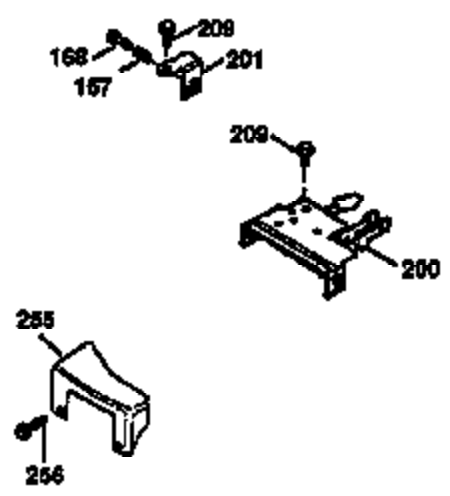

ILLUSTRATION SHOWS TYPICAL PARTS ONLY. ORDER BY PART NUMBER. PARTS NOT LISTED ARE SUPPLIED BY OEM.

Ref #	Part Number	Qty	Description
19	31361	1	Extension Spring
69	35261	1	* Mounting Flange Gasket
70	34311C	1	Mounting Flange (Incl. 72, 75 & 80)
90	611112	1	Flywheel
182	6201	2	Screw, 1/4-28 x 7/8"
185	31384A	1	Intake Pipe (Incl. 224)
186	32653	1	Governor Link
213	33086	1	R.P.M. Adjusting Lever
223	650451	2	Screw, 1/4-20 x 1"
245	34340	1	Air Cleaner Filter
250	34341B	1	Air Cleaner Cover
275	35708	1	Muffler (Incl. 277)
277	650795	2	Screw, 1/4-20 x 2-1/4"
284	32431	1	Muffler Deflector
284A	650760	1	Screw, 8-32 x 3/8"
354	35025	1	Staple