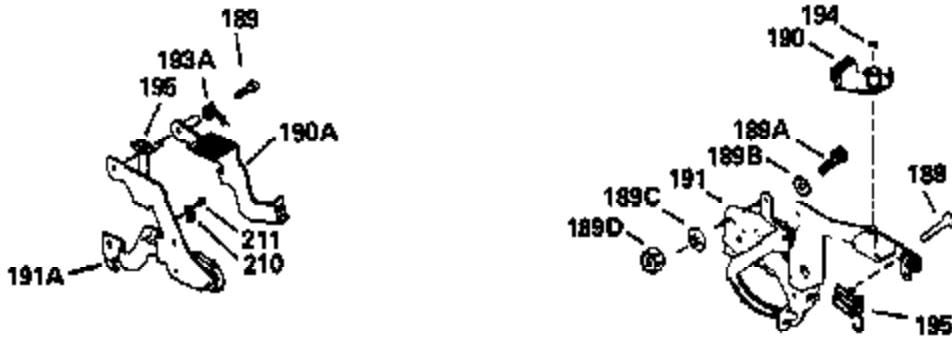

Ref #	Part Number	Qty	Description
189	650839		Screw, 1/4-20 x 3/8"
190	35831		Lever, Brake
191	35015B		Bracket Assy., S.E. Brake (Incl. 195)
194	32309		Ring, Retaining
195	610973		Terminal Assy.
274	26754A		* Gasket, Exhaust (Use as required)
275C	35172		Muffler (Incl. 276A)
276A	35171		Plate, Lock
277	650869		Screw, 1/4-20 x 2-3/4"
277A	30063		Screw, 1/4-20 x 1/2" (Use as required)
370F	34387		Decal, Instruction (Optional)
415	730162		Muffler Adap.Kit(Incl.274,277A)(Use a s req.)
430	730574		Debris Screen Kit (Incl. 370F,431-433)(Opt.)
431	35596		Screen, Debris (Optional)
432	35597		Bracket, Debris screen (Optional)
433	650910		Screw, 8-32 x 1/4" (Optional)