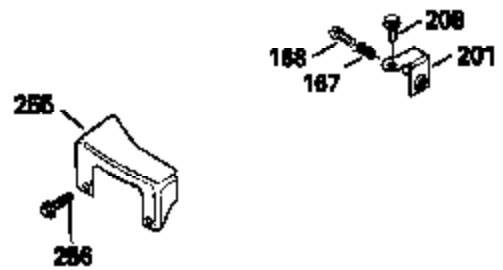

Ref #	Part Number	Qty	Description
19	31361		Spring, Extension
69	35261		* Gasket, Mounting flange
182	6201		Screw, 1/4-28 x 7/8"
185	31384A		Pipe, Intake (Incl. 224)
186	34337		Link, Governor spring
209	30200		Screw, 10-24 x 9/16"
223	650451		Screw, 1/4-20 x 1"
241	35067		Collar, Air cleaner (Black)
245	35066		Filter, Air cleaner
246B	35435		Filter, Pre-Air (Use as required)
247A	35068		Clamp, Air cleaner
250B	35065		Air Cleaner Cover Ass'y.
255	35176		Cover, Speed control
256	650807		Screw, 10-32 x 7/16"