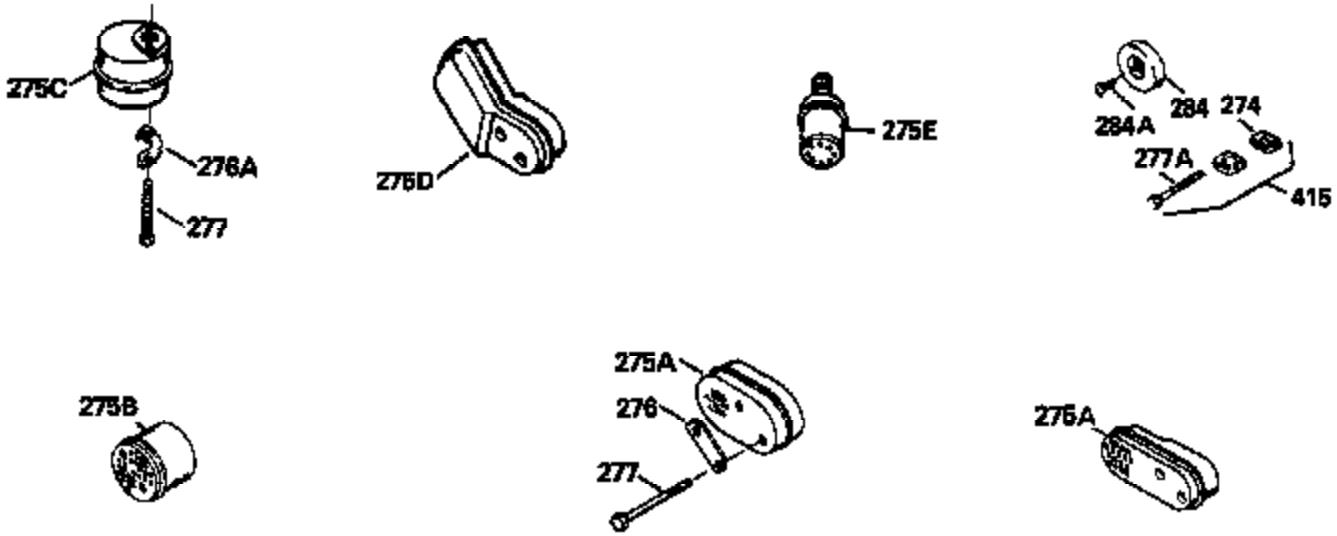

Ref #	Part Number	Qty	Description
189	650839		Screw, 1/4-20 x 3/8"
190	35831		Lever, Brake
191	35015B		Bracket Assy., S.E. Brake (Incl. 195)
194	32309		Ring, Retaining
195	610973		Terminal Assy.
274	26754A		* Gasket, Exhaust (Use as required)
275C	35172		Muffler (Incl. 276A)
276A	35171		Plate, Lock
277	650869		Screw, 1/4-20 x 2-3/4"
277A	30063		Screw, 1/4-20 x 1/2" (Use as required)
370F	34387		Decal, Instruction (Optional)
415	730162		Muffler Adap.Kit(Incl.274,277A)(Use a s req.)
430	730574		Debris Screen Kit (Incl. 370F,431-433)(Opt.)
431	35596		Screen, Debris (Optional)
432	35597		Bracket, Debris screen (Optional)
433	650910		Screw, 8-32 x 1/4" (Optional)