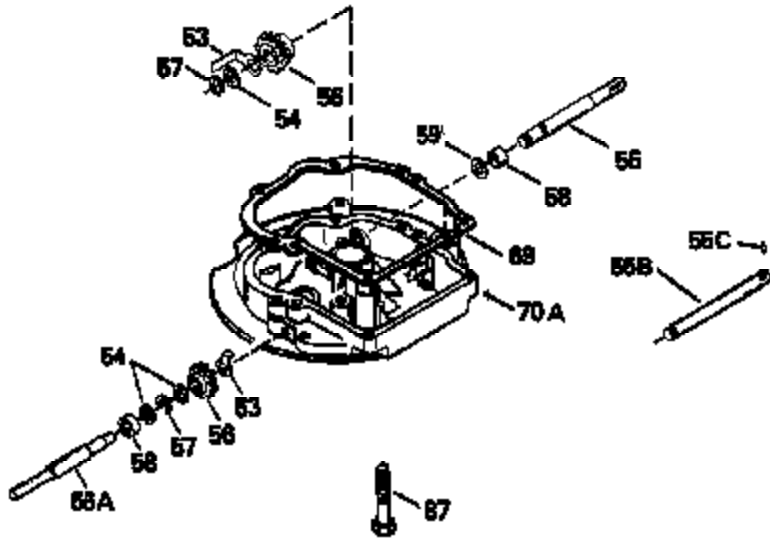

Ref #	Part Number	Qty	Description
19	31361		Spring, Extension
69	35261		* Gasket, Mounting flange
182	6201		Screw, 1/4-28 x 7/8"
185	31384A		Pipe, Intake (Incl. 224)
186	34337		Link, Governor spring
209	30200		Screw, 10-24 x 9/16"
223	650451		Screw, 1/4-20 x 1"
241	35067		Collar, Air cleaner (Black)
245	35066		Filter, Air cleaner
246B	35435		Filter, Pre-Air (Use as required)
247A	35068		Clamp, Air cleaner
250B	35065		Air Cleaner Cover Ass'y.
255	35176		Cover, Speed control
256	650807		Screw, 10-32 x 7/16"