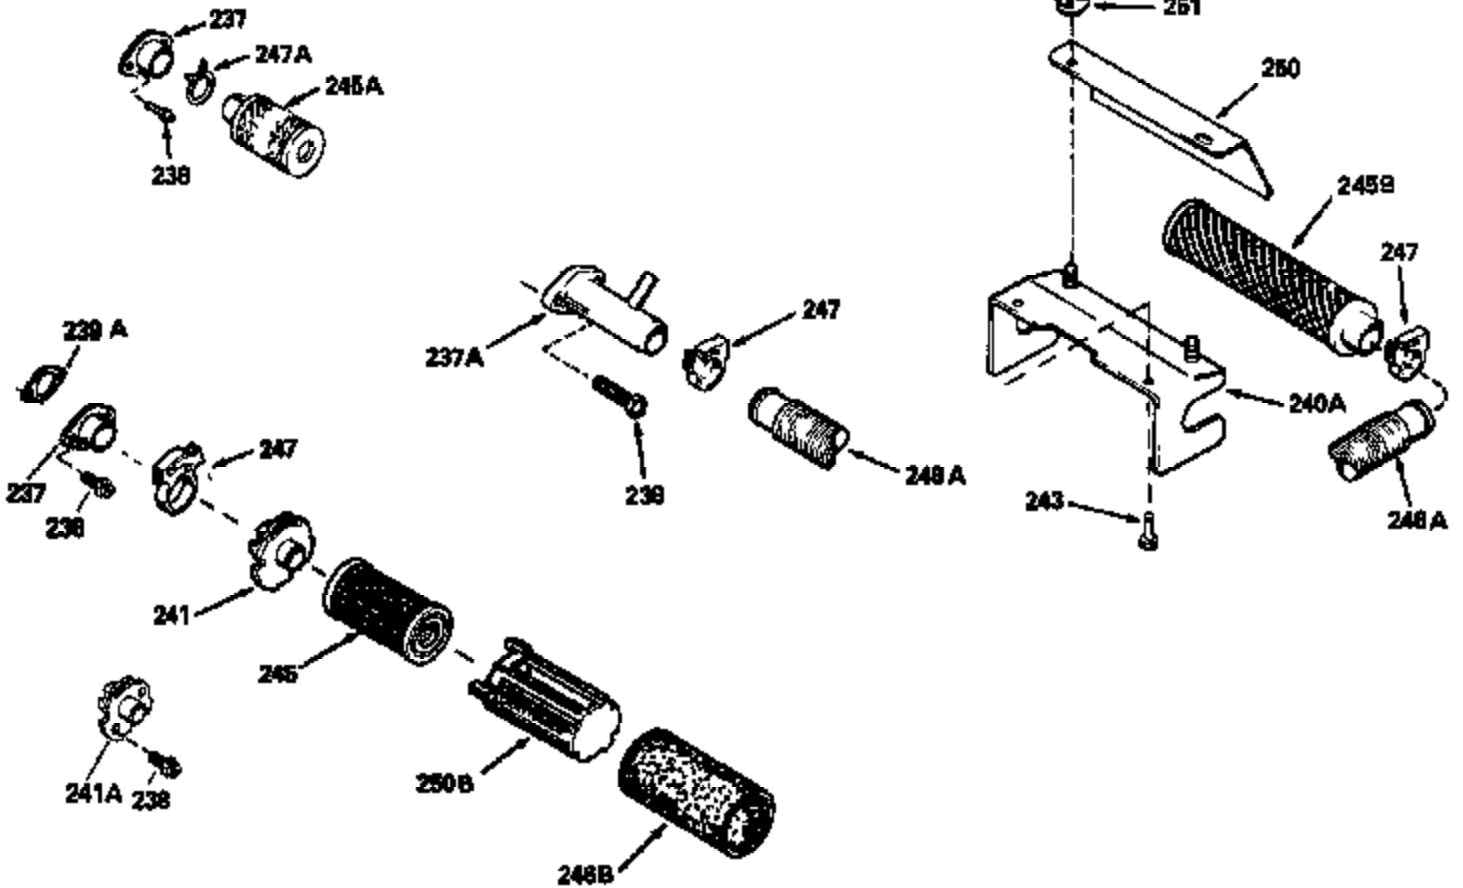

Ref #	Part Number	Qty	Description
19	31361		Spring, Extension
69	35261		* Gasket, Mounting flange
182	6201		Screw, 1/4-28 x 7/8"
185	31384A		Pipe, Intake (Incl. 224)
186	34337		Link, Governor spring
209	30200		Screw, 10-24 x 9/16"
223	650451		Screw, 1/4-20 x 1"
241	35067		Collar, Air cleaner (Black)
245	35066		Filter, Air cleaner
246B	35435		Filter, Pre-Air (Use as required)
247A	35068		Clamp, Air cleaner
250B	35065		Air Cleaner Cover Ass'y.
255	35176		Cover, Speed control
256	650807		Screw, 10-32 x 7/16"