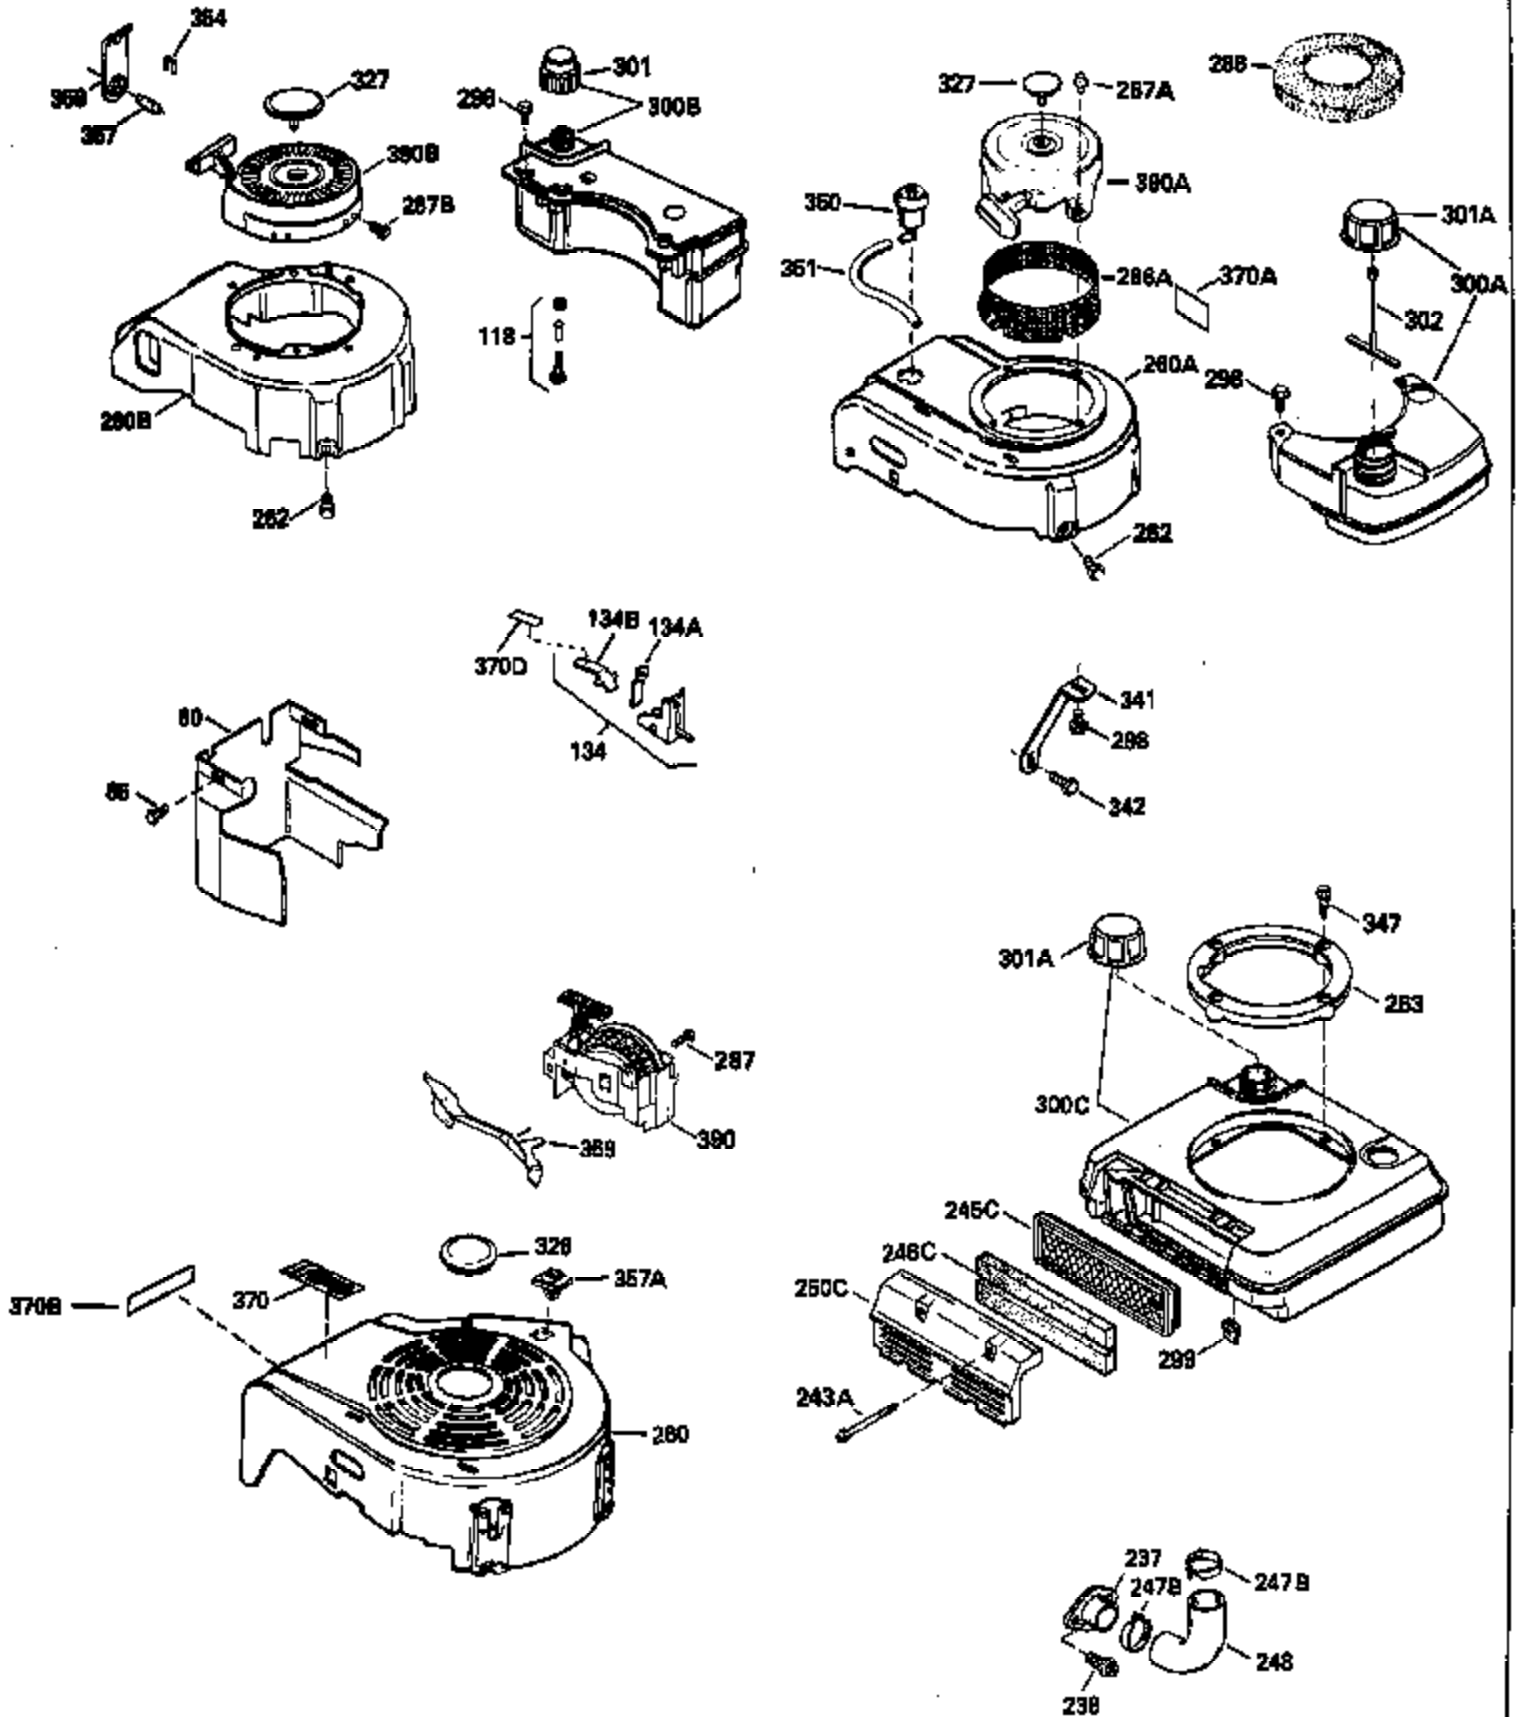

ILLUSTRATION SHOWS TYPICAL PARTS ONLY. ORDER BY PART NUMBER. PARTS NOT LISTED ARE SUPPLIED BY OEM.

Ref #	Part Number	Qty	Description
118	730194		Rope Guide Kit (Use as required with 34476 fuel tank)
246C	35705		Filter, Pre-Air (Optional)
260B	35393		Housing, Blower
262	650831		Screw, 1/4-20 x 15/32"
287B	650884		Screw, 8-32 x 1/2"
287A	650735		Screw, 10-24 x 3/8" (Use as required)
287A			Pop Rivet, (3/16" Dia.)(Purchase locally)
298	28763		Screw, 10-32 x 35/64"
300A	34369A		Fuel Tank (Incl. 292 & 301A) NOTE: These tanks (34369A) were built with different size fuel inlet openings. Tanks with the 1-3/16" I.D. opening use fuel cap 33032. Tanks with the 1-1/2" I.D. opening use fuel cap 35355.
301A	35355		Fuel Cap
302	35480		Retainer, Fuel cap
327	35932		Plug, Starter
354	35025		Staple (Not used on all models)
357	34985		Rope Stop & Staple Ass'y. (Incl. 354)
358	35168		Bracket Assy., Rope guide
390B	590621		Rewind Starter (Refer to Division 5, Section C, page 34 or Fiche 8, Grid G-9 for breakdown)