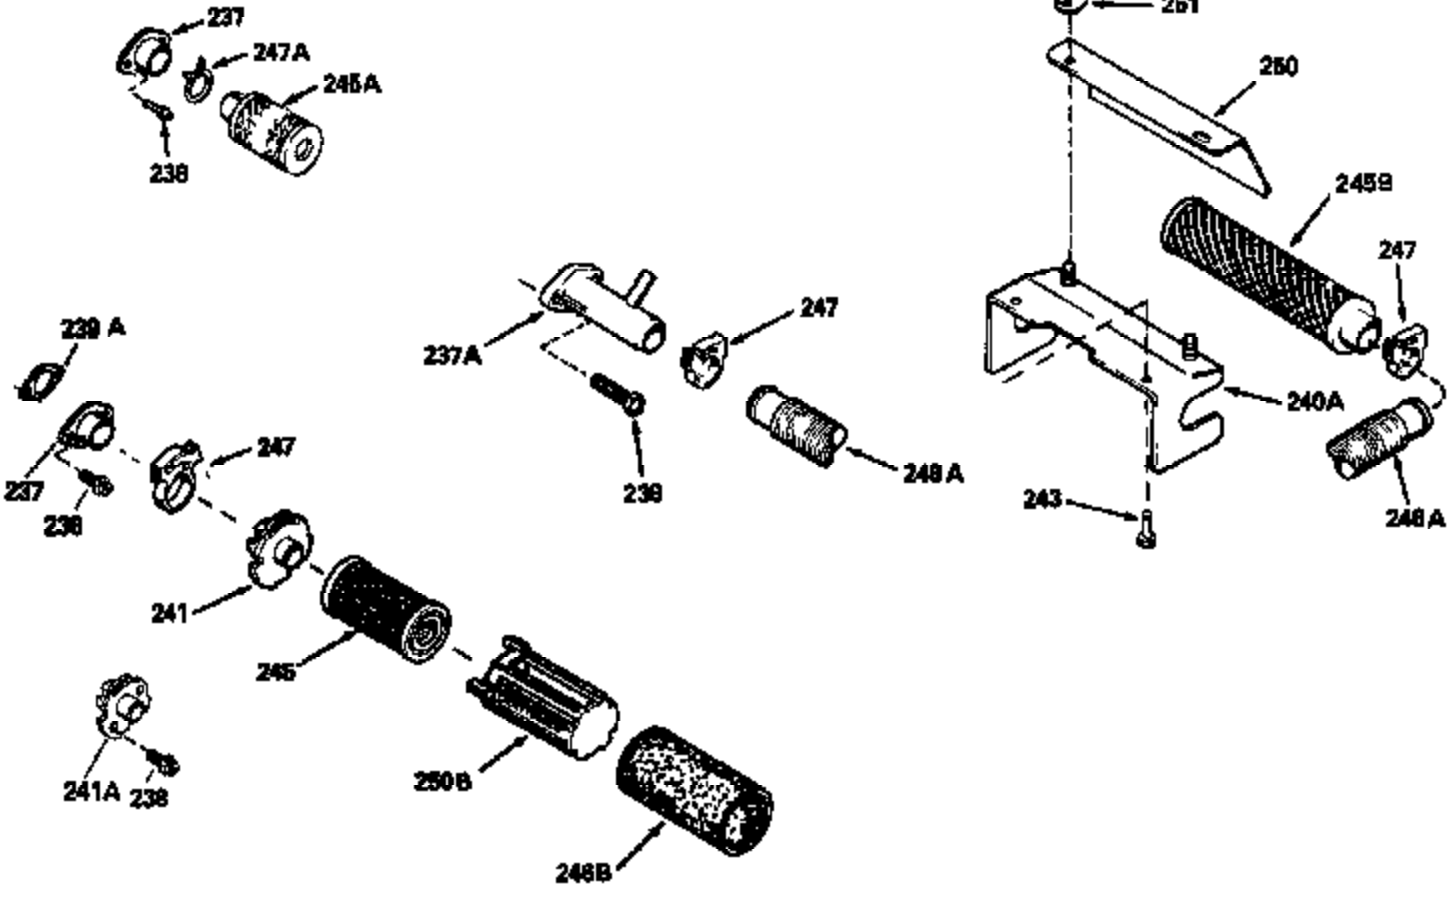

Ref #	Part Number	Qty	Description
19	31361		Spring, Extension
69	35261		* Gasket, Mounting flange
182	6201		Screw, 1/4-28 x 7/8"
185	31384A		Pipe, Intake (Incl. 224)
186	34337		Link, Governor spring
209	30200		Screw, 10-24 x 9/16"
223	650451		Screw, 1/4-20 x 1"
241	35067		Collar, Air cleaner (Black)
245	35066		Filter, Air cleaner
246B	35435		Filter, Pre-Air (Use as required)
247A	35068		Clamp, Air cleaner
250B	35065		Air Cleaner Cover Ass'y.