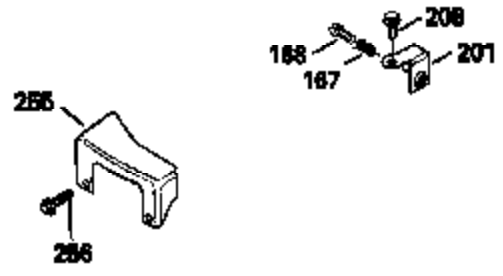

Ref #	Part Number	Qty	Description
19	31361		Spring, Extension
69	35261		* Gasket, Mounting flange
182	6201		Screw, 1/4-28 x 7/8"
185	31384A		Pipe, Intake (Incl. 224)
186	34337		Link, Governor spring
209	30200		Screw, 10-24 x 9/16"
223	650451		Screw, 1/4-20 x 1"
241	35067		Collar, Air cleaner (Black)
245	35066		Filter, Air cleaner
246B	35435		Filter, Pre-Air (Use as required)
247A	35068		Clamp, Air cleaner
250B	35065		Air Cleaner Cover Ass'y.