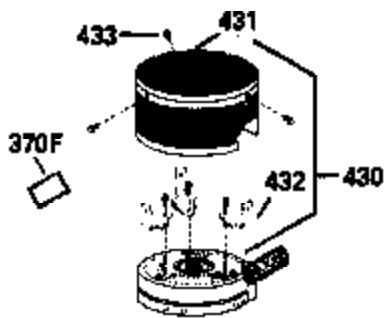

Ref #	Part Number	Qty	Description
210	27793		Clip, Conduit
211	28942		Screw, 10-32 x 3/8"
274	26754A		* Gasket, Exhaust (Use as required)
275A	391019		Muffler
276	33753		Plate, Lock
277A	30063		Screw, 1/4-20 x 1/2" (Use as required)
277	650795		Screw, 1/4-20 x 2-1/4"
370F	34387		Decal, Instruction (Optional)
415	730162		Muffler Adap.Kit(Incl.274,277A)(Use a s req.)
430	730574		Debris Screen Kit (Incl. 370F,431-433)(Opt.)
431	35596		Screen, Debris (Optional)
432	35597		Bracket, Debris screen (Optional)
433	650910		Screw, 8-32 x 1/4" (Optional)