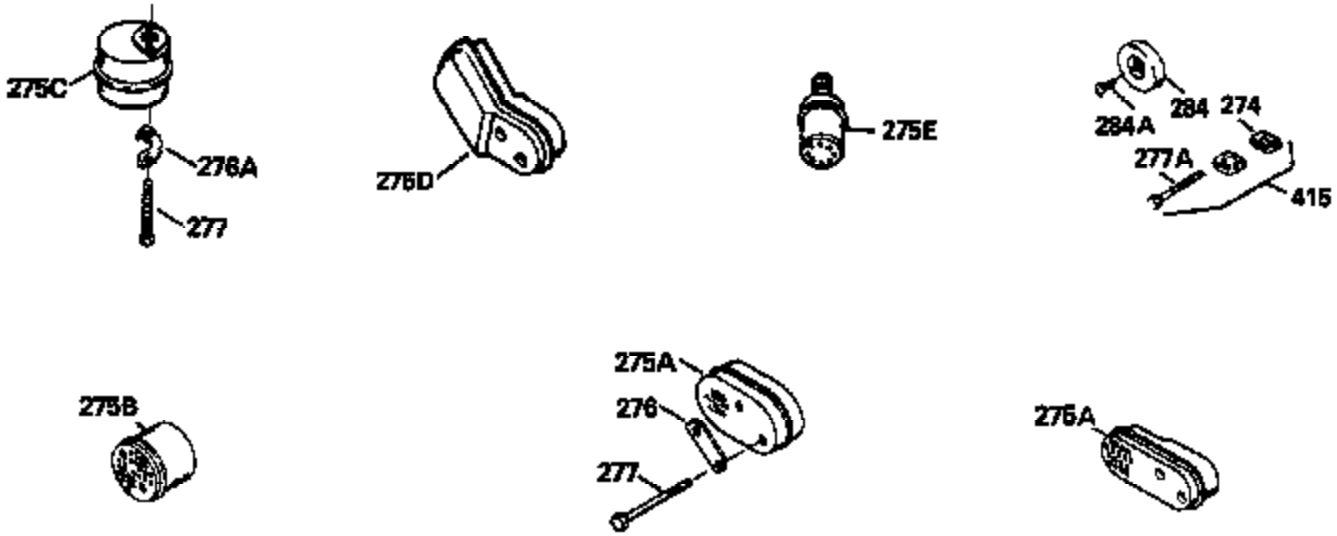

Ref #	Part Number	Qty	Description
210	27793		Clip, Conduit
211	28942		Screw, 10-32 x 3/8"
274	26754A		* Gasket, Exhaust (Use as required)
275A	391019		Muffler
276	33753		Plate, Lock
277A	30063		Screw, 1/4-20 x 1/2" (Use as required)
277	650795		Screw, 1/4-20 x 2-1/4"
370F	34387		Decal, Instruction (Optional)
415	730162		Muffler Adap.Kit(Incl.274,277A)(Use a s req.)
430	730574		Debris Screen Kit (Incl. 370F,431-433)(Opt.)
431	35596		Screen, Debris (Optional)
432	35597		Bracket, Debris screen (Optional)
433	650910		Screw, 8-32 x 1/4" (Optional)