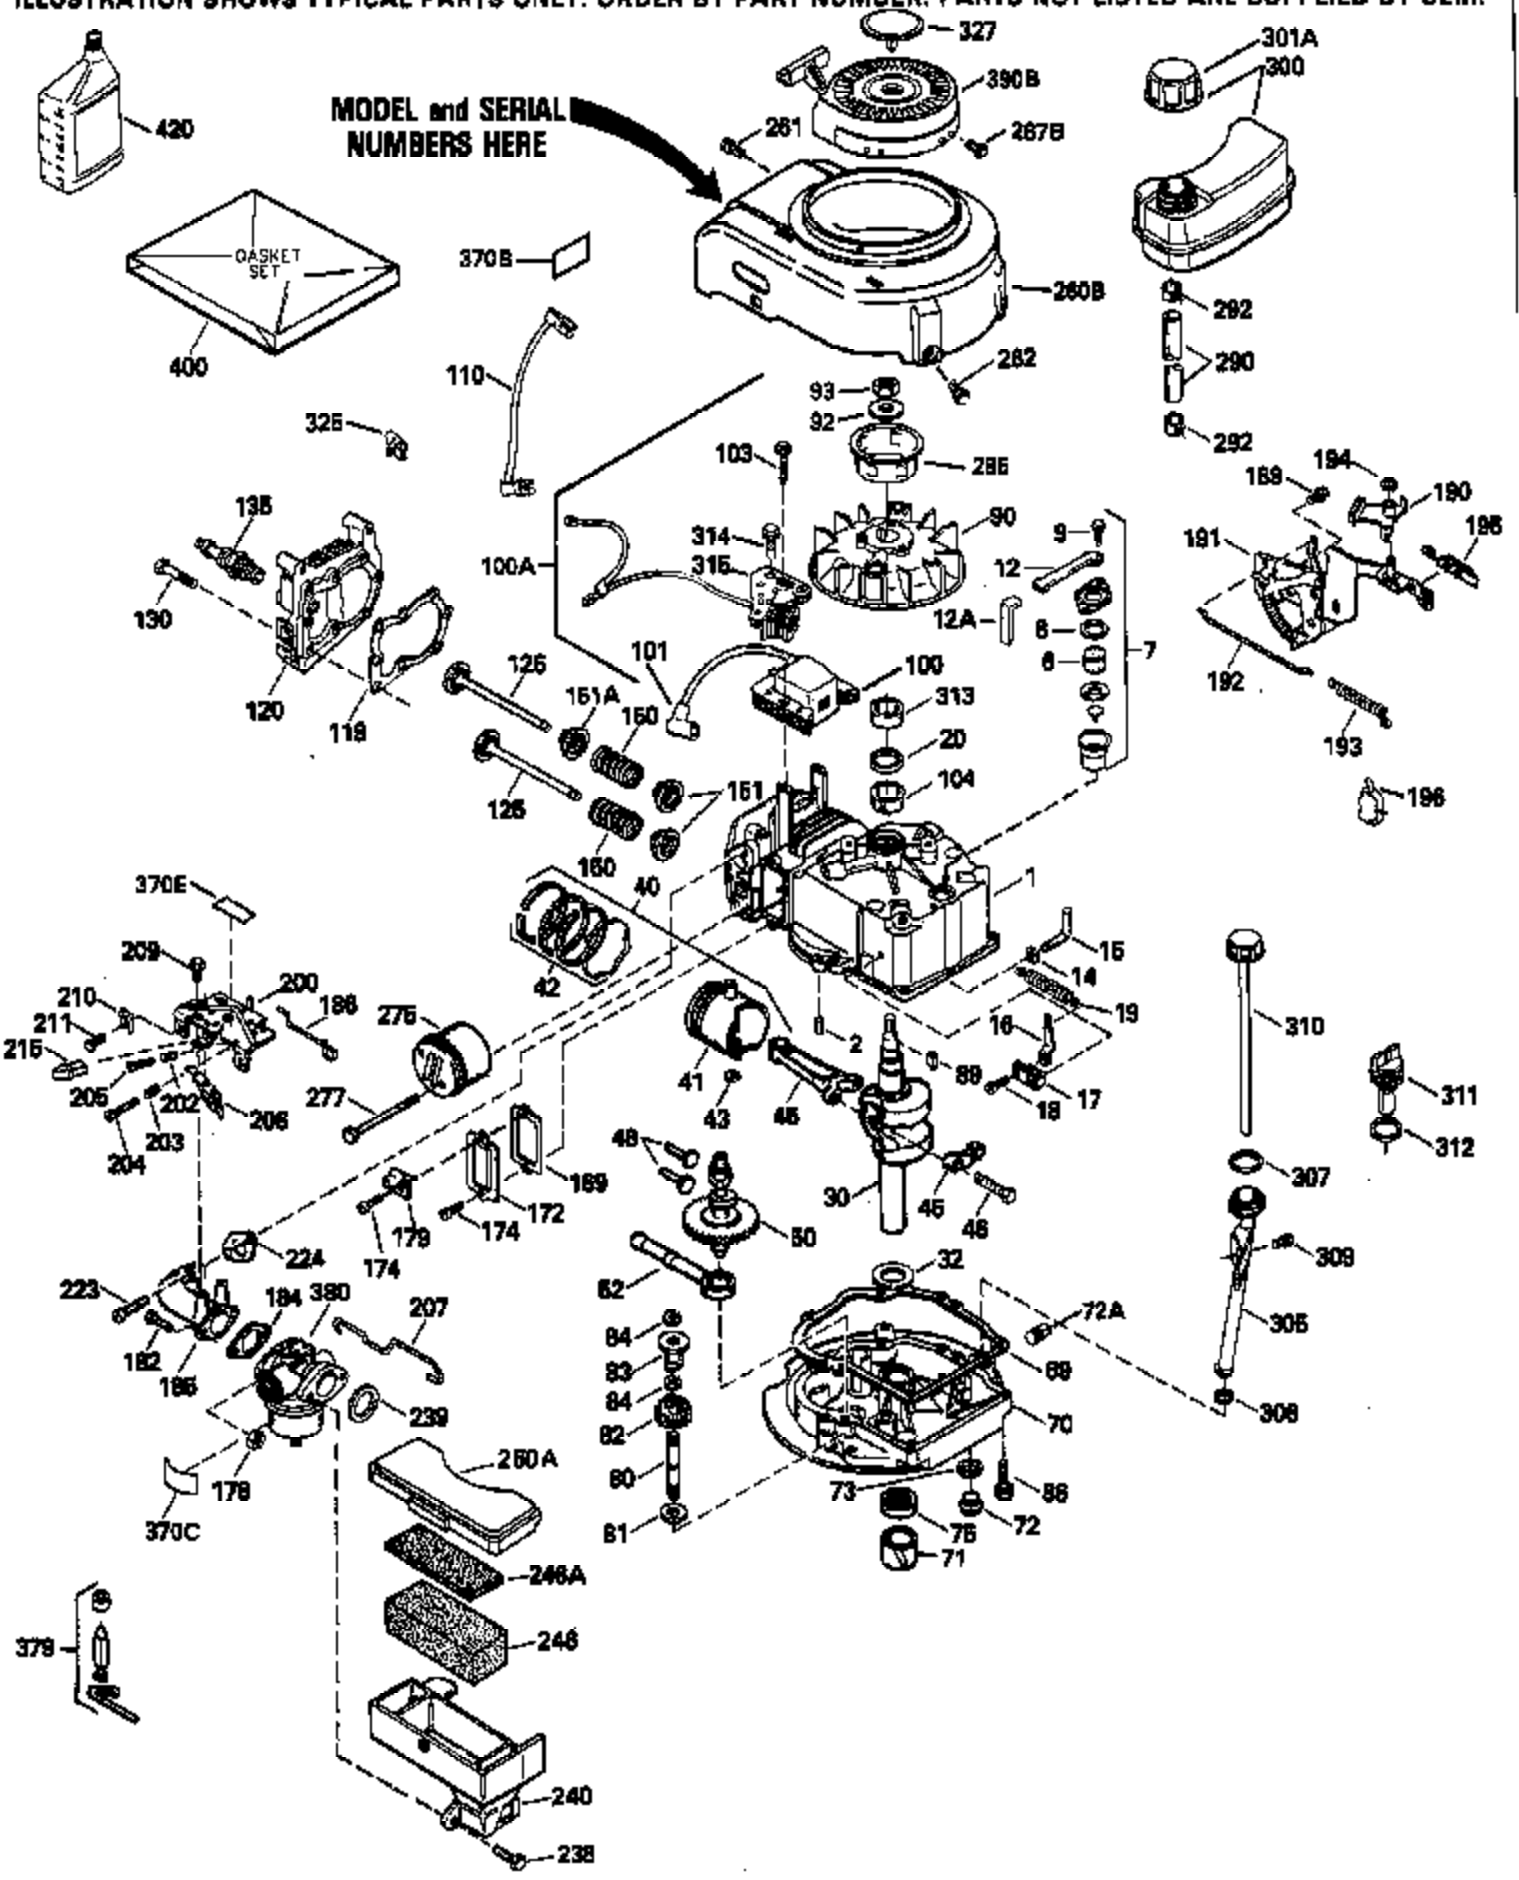

ILLUSTRATION SHOWS TYPICAL PARTS ONLY. ORDER BY PART NUMBER. PARTS NOT LISTED ARE SUPPLIED BY OEM.

MODEL and SERIAL
NUMBERS HERE

Ref #	Part Number	Qty	Description
1	34975		Cylinder Ass'y. (Incl. 2, 8, 9 & 20) (2-1/2")
2	26727		Pin, Dowel
6	33734		Element, Breather
7	34214A		Breather Ass'y. (Incl. 6, 8, 9, 12 & 12A)
8	33735		* Gasket, Breather
9	30200		Screw, 10-24 x 9/16"
12	33886		Tube, Breather
14	28277		Washer
15	30589		Rod, Governor (Incl. 14)
16	31383A		Lever, Governor
17	31335		Clamp, Governor lever
18	650548		Screw, 8-32 x 5/16"
19	31361		Spring, Extension
20	32600		Seal, Oil
30	34460A		Crankshaft Ass'y.
40	34514		Piston, Pin & Ring Set (Std.) (2-1/2" Bore)
40	34515		Piston, Pin & Ring Set (.010" OS)
40	34516		Piston, Pin & Ring Set (.020" OS)
41	32538B		Piston & Pin Ass'y. (Incl. 43)(Std.)(2-1/2")
41	32548B		Piston & Pin Ass'y. (Incl. 43) (.010" OS)
41	32549B		Piston & Pin Ass'y. (Incl. 43) (.020" OS)
42	28986		Ring Set (Std.) (2-1/2" Bore)
42	28987		Ring Set (.010" OS)
42	28988		Ring Set (.020" OS)
43	20381		Ring, Piston pin retaining
45	30963B		Rod Assy., Connecting (Incl. 46)
46	32610A		Bolt, Connecting rod
48	27241		Lifter, Valve
50	33148A		Camshaft
52	29914		Oil Pump Assy.
69	35261		* Gasket, Mounting flange
70	30571A		Flange Ass'y. (Incl. 72, 73, 75, 80 & 311)
72	30572		Plug, Oil drain (Incl. 73)
73	28833		* Drain Plug Gasket (Not req. W/plastic plug)
75	26208		Seal, Oil
80	30574		Shaft, Governor
81	30590A		Washer, Flat
82	30591		Gear Assy., Governor (Incl. 81)
83	30588A		Spool, Governor
84	29193		Ring, Retaining
86	650488		Screw, 1/4-20 x 1-1/4"
89	611004		Flywheel Key
90	611112		Flywheel
92	650815		Washer, Belleville
93	650816		Nut, Flywheel
100	730207		Magneto-to-Solid State Conversion Kit (Includes solid state module, solid state flywheel key, and instructions.)(Use as required on external ignition engines only.)
100	34443A		Solid State Assy.
101	610118		Cover, Spark plug
103	650814		Screw, Torx T-15, 10-24 x 1"
110	34231		Ground Wire
119	29953C		* Gasket, Cylinder head
120	34335		Head, Cylinder
125	29313C		Exhaust Valve (Std.) (Incl. 151)
125	29315C		Exhaust Valve (1/32" OS) (Incl. 151)
126	29314B		Intake Valve (Std.) (Incl. 151)