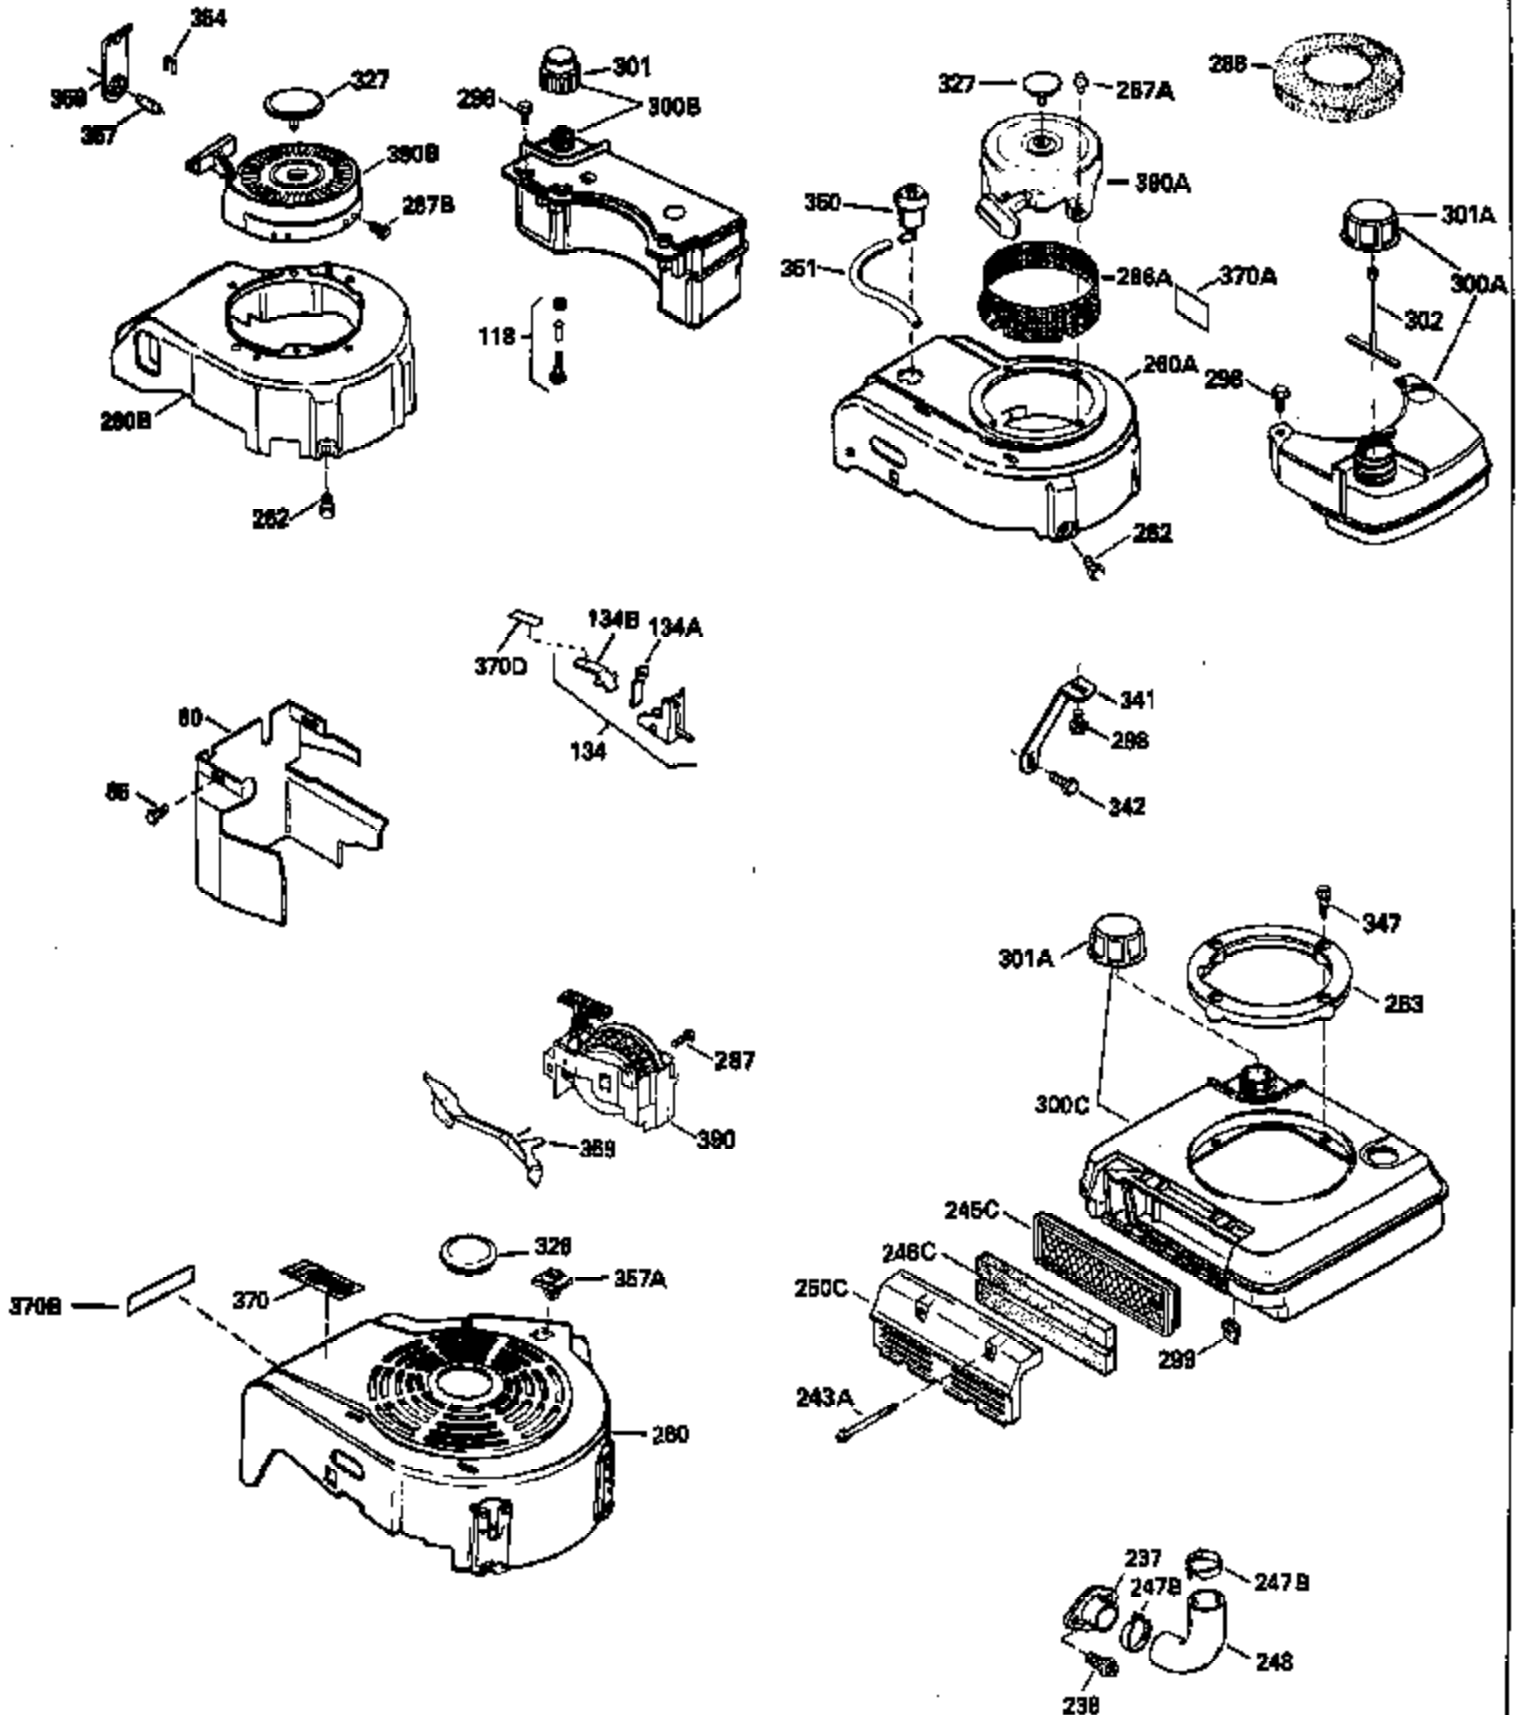

ILLUSTRATION SHOWS TYPICAL PARTS ONLY. ORDER BY PART NUMBER. PARTS NOT LISTED ARE SUPPLIED BY OEM.

Ref #	Part Number	Qty	Description
118	730194		Rope Guide Kit (Use as required with 34476 fuel tank)
238	650806		Screw, 10-32 x 5/8"
246C	35705		Filter, Pre-Air (Optional)
260A	35491		Housing, Blower
262	650831		Screw, 1/4-20 x 15/32"
287B	650884		Screw, 8-32 x 1/2"
287A	650735		Screw, 10-24 x 3/8" (Use as required)
287A			Pop Rivet, (3/16" Dia.)(Purchase locally)
301	33032		Fuel Cap
327	35932		Plug, Starter
354	35025		Staple (Not used on all models)
357	34985		Rope Stop & Staple Ass'y. (Incl. 354)
370	550223		Decal, Name
370A	34346		Decal, Instruction
390B	590621		Rewind Starter (Refer to Division 5, Section C, page 34 or Fiche 8, Grid G-9 for breakdown)