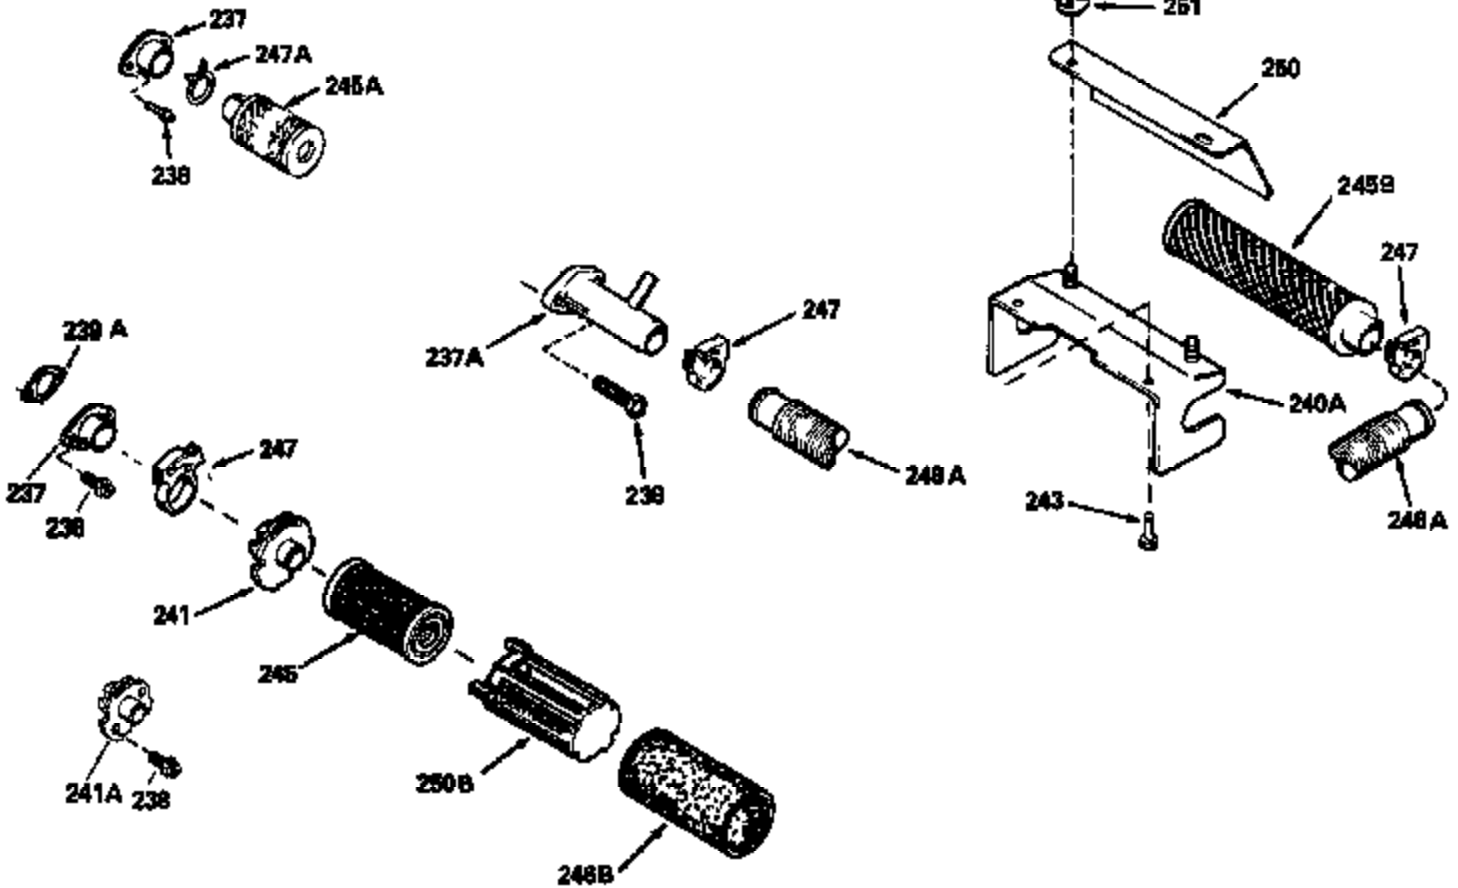

Ref #	Part Number	Qty	Description
19	31361		Spring, Extension
69	35261		* Gasket, Mounting flange
182	6201		Screw, 1/4-28 x 7/8"
185	31384A		Pipe, Intake (Incl. 224)
186	34337		Link, Governor spring
209	30200		Screw, 10-24 x 9/16"
223	650451		Screw, 1/4-20 x 1"
238	650806		Screw, 10-32 x 5/8"
246B	35435		Filter, Pre-Air (Use as required)