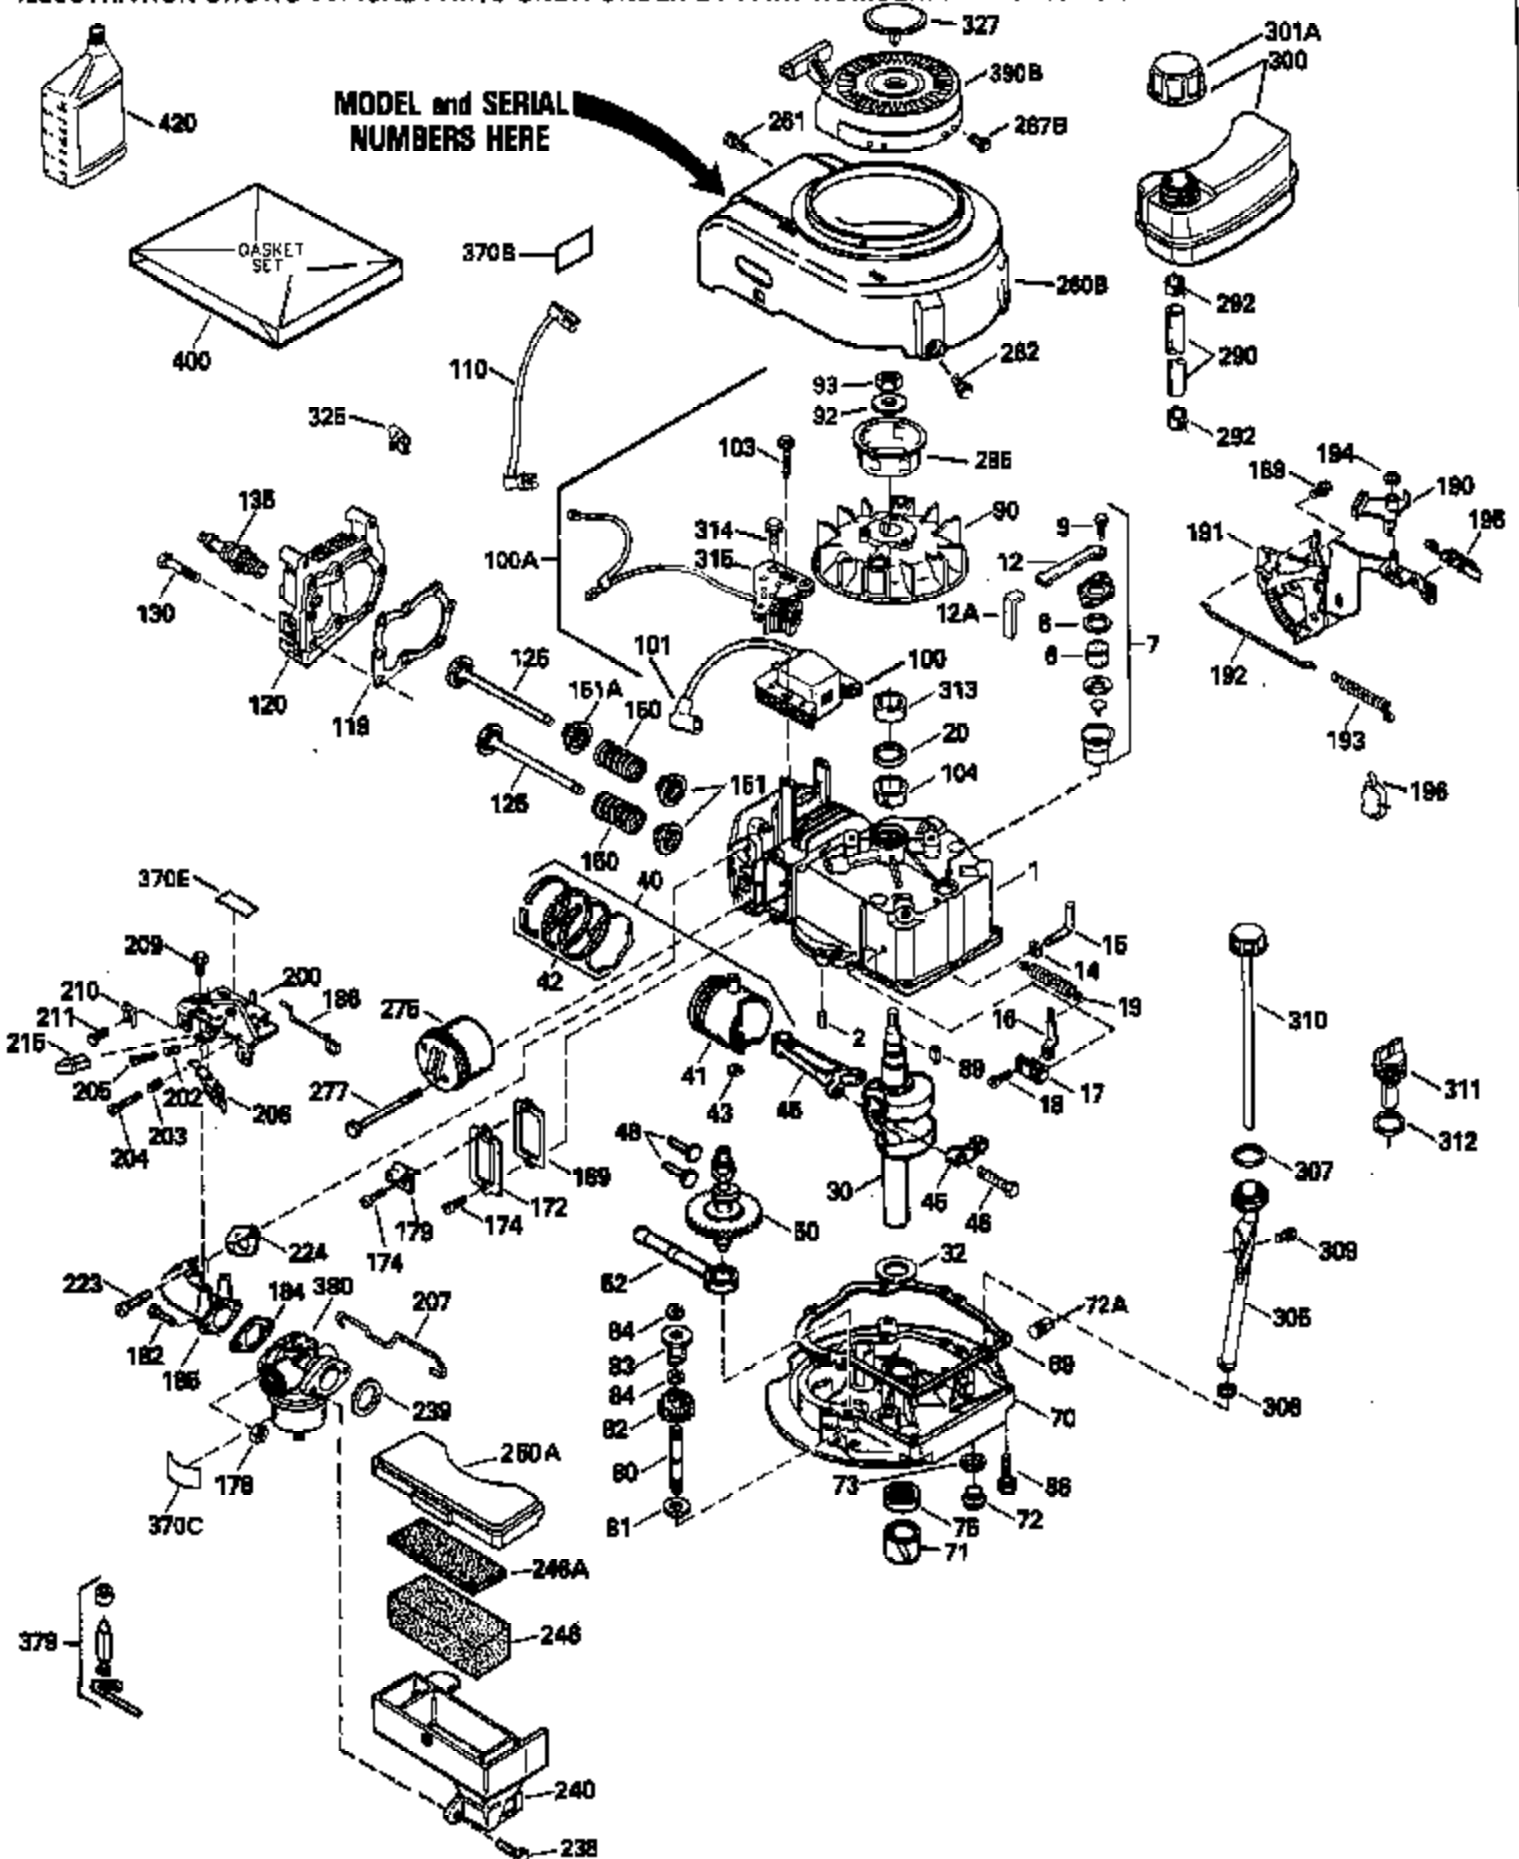

ILLUSTRATION SHOWS TYPICAL PARTS ONLY. ORDER BY PART NUMBER. PARTS NOT LISTED ARE SUPPLIED BY OEM.

Ref #	Part Number	Qty	Description
1	34975		Cylinder Ass'y. (Incl. 2, 8, 9 & 20) (2-1/2")
2	26727		Pin, Dowel
6	33734		Element, Breather
7	34214A		Breather Ass'y. (Incl. 6, 8, 9, 12 & 12A)
8	33735		* Gasket, Breather
9	30200		Screw, 10-24 x 9/16"
12	33886		Tube, Breather
14	28277		Washer
15	30589		Rod, Governor (Incl. 14)
16	31383A		Lever, Governor
17	31335		Clamp, Governor lever
18	650548		Screw, 8-32 x 5/16"
19	31361		Spring, Extension
20	32600		Seal, Oil
30	34460A		Crankshaft Ass'y.
40	34514		Piston, Pin & Ring Set (Std.) (2-1/2" Bore)
40	34515		Piston, Pin & Ring Set (.010" OS)
40	34516		Piston, Pin & Ring Set (.020" OS)
41	32538B		Piston & Pin Ass'y. (Incl. 43)(Std.)(2-1/2")
41	32548B		Piston & Pin Ass'y. (Incl. 43) (.010" OS)
41	32549B		Piston & Pin Ass'y. (Incl. 43) (.020" OS)
42	28986		Ring Set (Std.) (2-1/2" Bore)
42	28987		Ring Set (.010" OS)
42	28988		Ring Set (.020" OS)
43	20381		Ring, Piston pin retaining
45	30963B		Rod Assy., Connecting (Incl. 46)
46	32610A		Bolt, Connecting rod
48	27241		Lifter, Valve
50	33553		Camshaft (MCR)
52	29914		Oil Pump Assy.
69	35261		* Gasket, Mounting flange
70	30571A		Flange Ass'y. (Incl. 72, 73, 75, 80 & 311)
72	30572		Plug, Oil drain (Incl. 73)
73	28833		* Drain Plug Gasket (Not req. W/plastic plug)
75	26208		Seal, Oil
80	30574		Shaft, Governor
81	30590A		Washer, Flat
82	30591		Gear Assy., Governor (Incl. 81)
83	30588A		Spool, Governor
84	29193		Ring, Retaining
86	650488		Screw, 1/4-20 x 1-1/4"
89	611004		Flywheel Key
90	611112		Flywheel
92	650815		Washer, Belleville
93	650816		Nut, Flywheel
100	730207		Magneto-to-Solid State Conversion Kit (Includes solid state module, solid state flywheel key, and instructions.)(Use as required on external ignition engines only.)
100	34443A		Solid State Assy.
103	650814		Screw, Torx T-15, 10-24 x 1"
110	34961		Ground Wire
119	29953C		* Gasket, Cylinder head
120	34335		Head, Cylinder
125	29313C		Exhaust Valve (Std.) (Incl. 151)
125	29315C		Exhaust Valve (1/32" OS) (Incl. 151)
126	29314B		Intake Valve (Std.) (Incl. 151)
126	29315C		Intake Valve (1/32" OS) (Incl. 151)