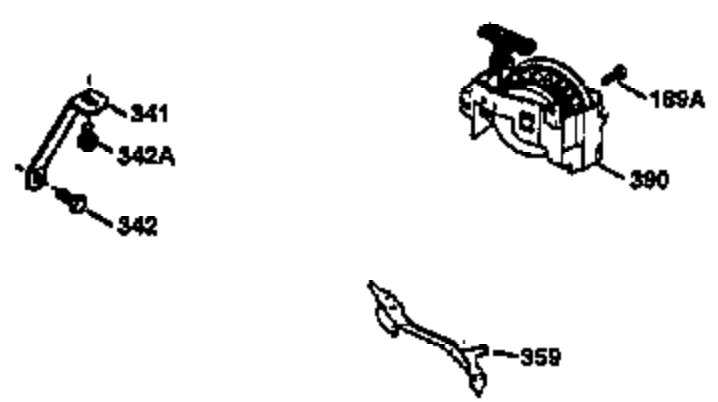

ILLUSTRATION SHOWS TYPICAL PARTS ONLY, ORDER BY PART NUMBER. PARTS NOT LISTED ARE SUPPLIED BY OEM.

Ref #	Part Number	Qty	Description
239	34338	1	* Air Cleaner Gasket
243	650806	2	Screw, 10-32 x 5/8"
245	34340	1	Air Cleaner Filter
250	34341B	1	Air Cleaner Cover
260	35491	1	Blower Housing
287	650926	2	Screw, 8-32 x 21/64"
300	35586	1	Fuel Tank (Incl. 292 & 301)
301	35355	1	Fuel Cap
370	36261	1	Instruction Decal
390	590688	1	Rewind Starter