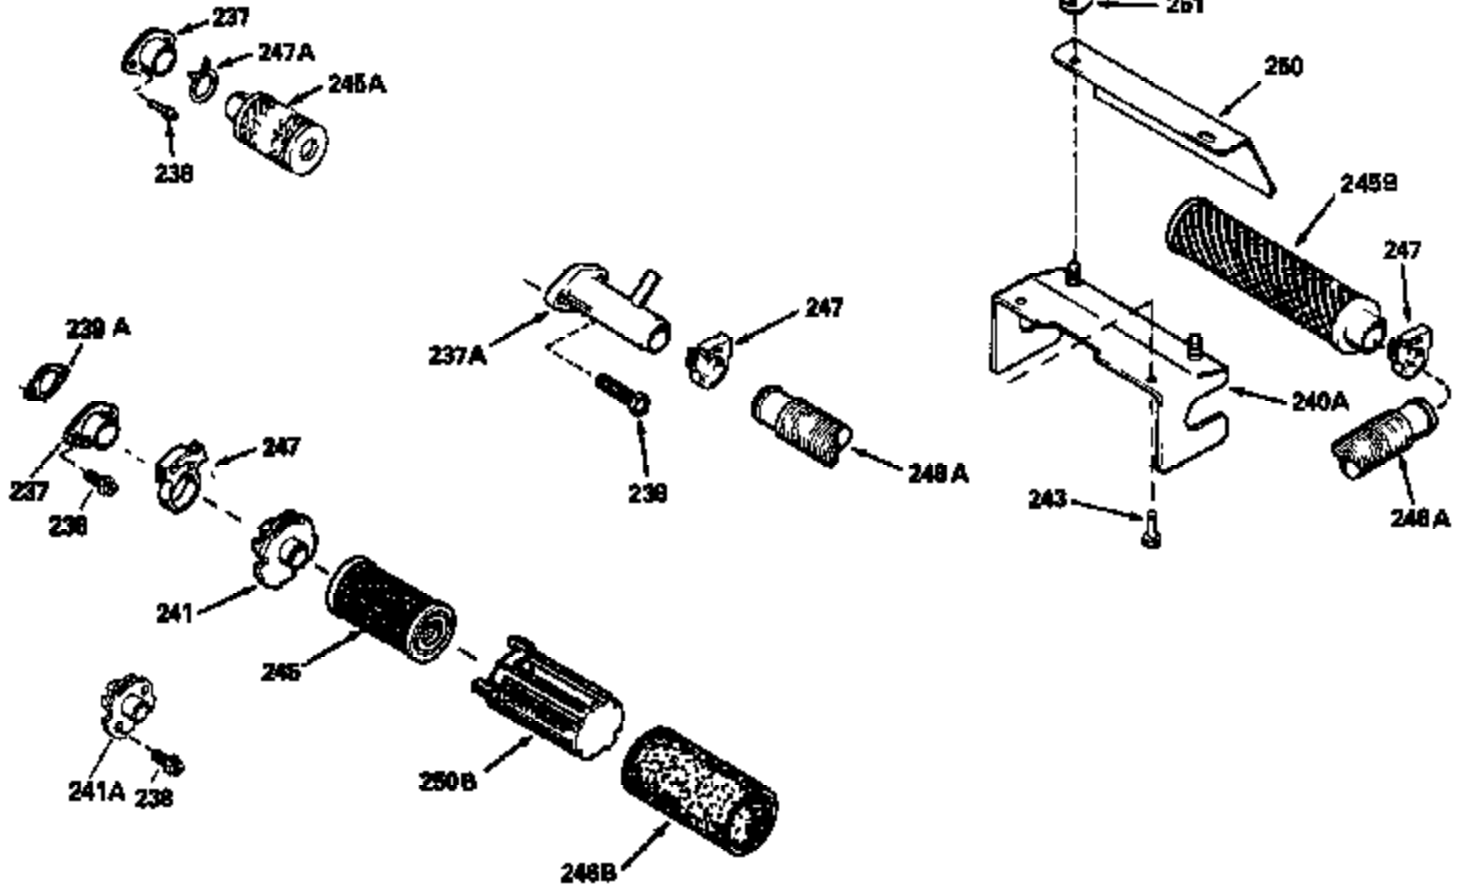

ILLUSTRATION SHOWS TYPICAL PARTS ONLY. ORDER BY PART NUMBER. PARTS NOT LISTED ARE SUPPLIED BY OEM.

Engine Parts List #2

Ref #	Part Number	Qty	Description
118	730194		Rope Guide Kit (Use as required with 34476 fuel tank)
238	650806		Screw, 10-32 x 5/8"
246C	35705		Filter, Pre-Air (Optional)
260A	35491		Housing, Blower
262	650831		Screw, 1/4-20 x 15/32"
287B	650884		Screw, 8-32 x 1/2"
287A	650735		Screw, 10-24 x 3/8" (Use as required)
287A			Pop Rivet, (3/16" Dia.)(Purchase locally)
301	33032		Fuel Cap
327	35932		Plug, Starter
370	550223		Decal, Name
370A	34346		Decal, Instruction
390B	590635		Rewind Starter (Refer to Division 5, Section C, page 34 or Fiche 8, Grid G-9 for breakdown)

Ref #	Part Number	Qty	Description
19	31386		Spring, Governor
69	35261		* Gasket, Mounting flange
167	32924		Spring, Speed adjusting screw
168	650688		Screw, 10-32 x 1"
182	6201		Screw, 1/4-28 x 7/8"
185	31384A		Pipe, Intake (Incl. 224)
186	34358		Link, Governor spring
201	33150		Bracket, Over ride control
209	30200		Screw, 10-24 x 9/16"
223	650451		Screw, 1/4-20 x 1"
238	650806		Screw, 10-32 x 5/8"
246B	35435		Filter, Pre-Air (Use as required)