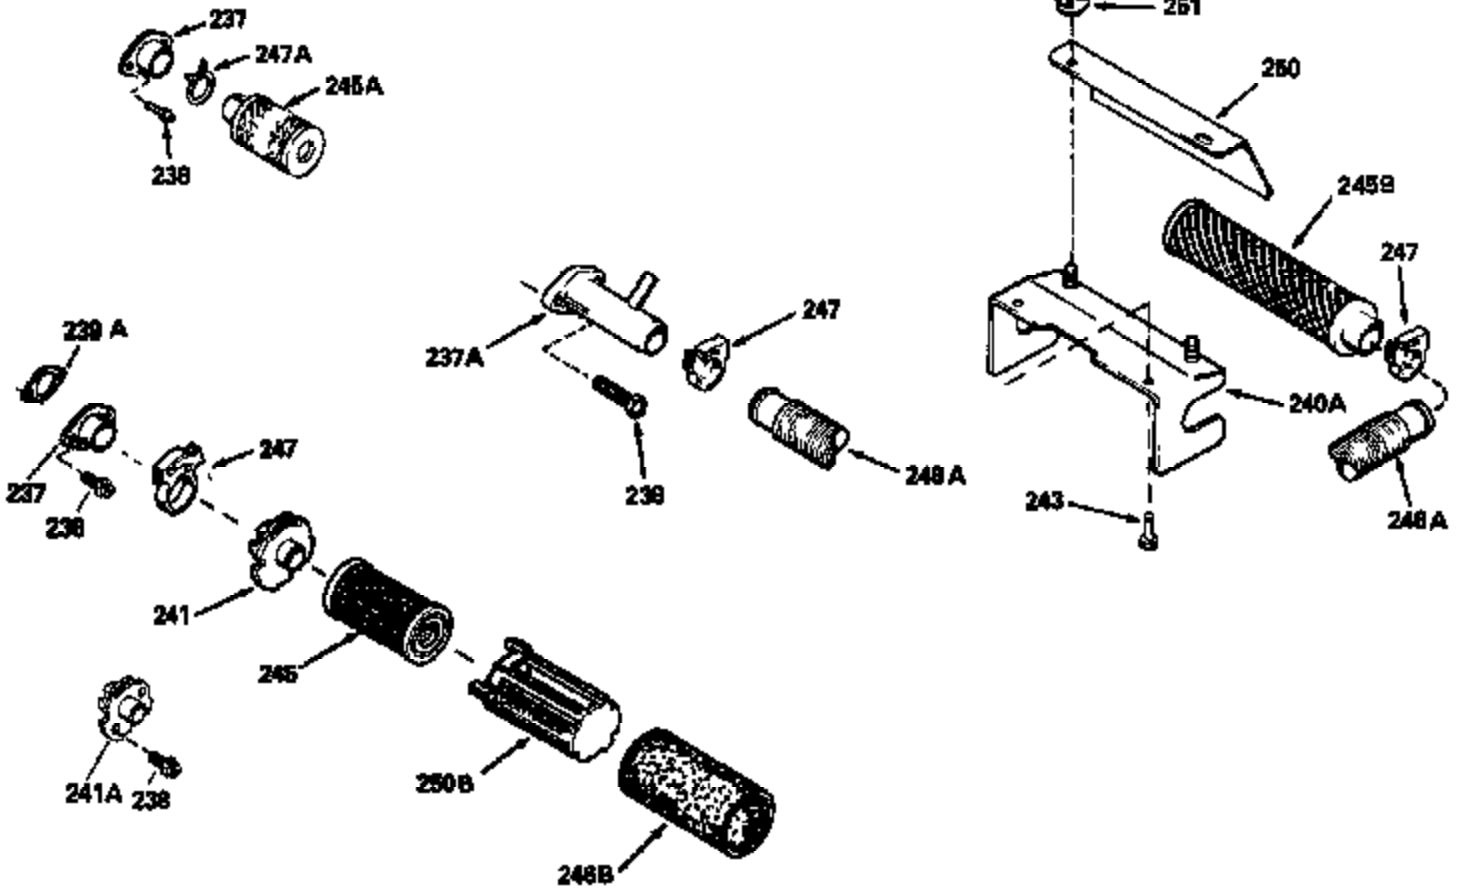

Ref #	Part Number	Qty	Description
380	632046A		Carburetor (Incl. 184) (Refer to Division 5, Section A, page A2-10 or Fiche 8, Grid F-3for breakdown)
390B	590621		Rewind Starter (Refer to Division 5, Section C, page 34 or Fiche 8, Grid G-9 for breakdown)
400	33238C		* Gasket Set (Incl. items marked *)
420	730225		SAE 30, 4-Cycle Engine Oil (Quart)

ILLUSTRATION SHOWS TYPICAL PARTS ONLY. ORDER BY PART NUMBER. PARTS NOT LISTED ARE SUPPLIED BY OEM.

Ref #	Part Number	Qty	Description
118	730194		Rope Guide Kit (Use as required with 34476 fuel tank)
238	650806		Screw, 10-32 x 5/8"
246C	35705		Filter, Pre-Air (Optional)
260A	35491		Housing, Blower
262	650831		Screw, 1/4-20 x 15/32"
287B	650884		Screw, 8-32 x 1/2"
287A	650735		Screw, 10-24 x 3/8" (Use as required)
287A			Pop Rivet, (3/16" Dia.)(Purchase locally)
301	33032		Fuel Cap
327	35932		Plug, Starter
370	550223		Decal, Name
370A	34416		Decal, Instruction
390B	590621		Rewind Starter (Refer to Division 5, Section C, page 34 or Fiche 8, Grid G-9 for breakdown)

Ref #	Part Number	Qty	Description
19	31361		Spring, Extension
69	35261		* Gasket, Mounting flange
182	6201		Screw, 1/4-28 x 7/8"
185	31384A		Pipe, Intake (Incl. 224)
186	34337		Link, Governor spring
209	30200		Screw, 10-24 x 9/16"
223	650451		Screw, 1/4-20 x 1"
238	650806		Screw, 10-32 x 5/8"
246B	35435		Filter, Pre-Air (Use as required)