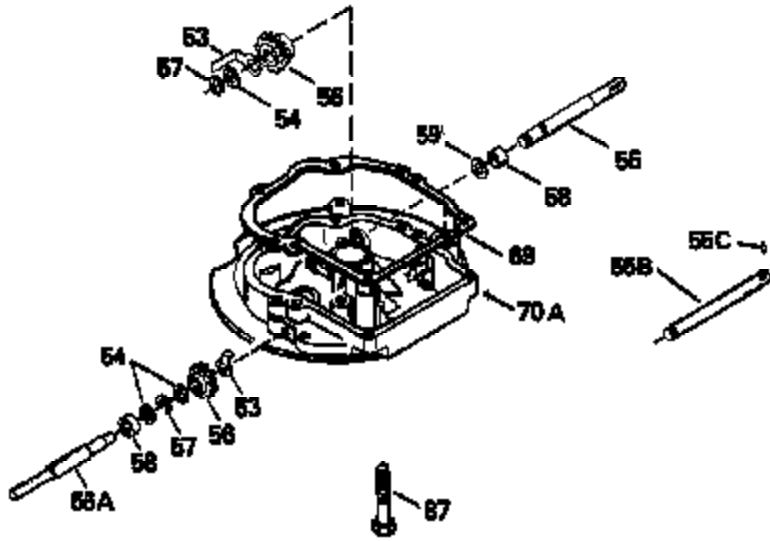

Ref #	Part Number	Qty	Description
380	632046A		Carburetor (Incl. 184) (Refer to Division 5, Section A, page A2-10 or Fiche 8, Grid F-3for breakdown)
390B	590621		Rewind Starter (Refer to Division 5, Section C, page 34 or Fiche 8, Grid G-9 for breakdown)
400	33238C		* Gasket Set (Incl. items marked *)
420	730225		SAE 30, 4-Cycle Engine Oil (Quart)

ILLUSTRATION SHOWS TYPICAL PARTS ONLY. ORDER BY PART NUMBER. PARTS NOT LISTED ARE SUPPLIED BY OEM.

Ref #	Part Number	Qty	Description
118	730194		Rope Guide Kit (Use as required with 34476 fuel tank)
238	650806		Screw, 10-32 x 5/8"
246C	35705		Filter, Pre-Air (Optional)
260A	35491		Housing, Blower
262	650831		Screw, 1/4-20 x 15/32"
287B	650884		Screw, 8-32 x 1/2"
287A	650735		Screw, 10-24 x 3/8" (Use as required)
287A			Pop Rivet, (3/16" Dia.)(Purchase locally)
301	33032		Fuel Cap
327	35932		Plug, Starter
370	550223		Decal, Name
370A	34416		Decal, Instruction
390B	590621		Rewind Starter (Refer to Division 5, Section C, page 34 or Fiche 8, Grid G-9 for breakdown)

Ref #	Part Number	Qty	Description
19	31361		Spring, Extension
69	35261		* Gasket, Mounting flange
182	6201		Screw, 1/4-28 x 7/8"
185	31384A		Pipe, Intake (Incl. 224)
186	34337		Link, Governor spring
209	30200		Screw, 10-24 x 9/16"
223	650451		Screw, 1/4-20 x 1"
238	650806		Screw, 10-32 x 5/8"
246B	35435		Filter, Pre-Air (Use as required)