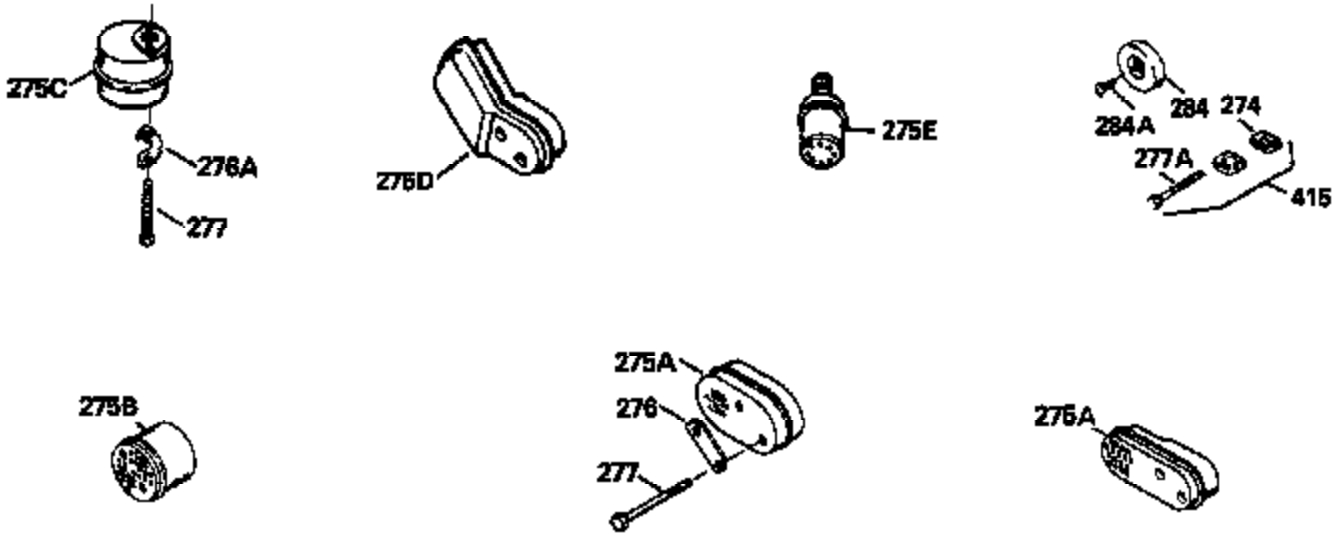

Ref #	Part Number	Qty	Description
189	650839		Screw, 1/4-20 x 3/8"
190	35831		Lever, Brake
191	35015B		Bracket Assy., S.E. Brake (Incl. 195)
194	32309		Ring, Retaining
195	610973		Terminal Assy.
210	27793		Clip, Conduit
211	28942		Screw, 10-32 x 3/8"
274	26754A		* Gasket, Exhaust (Use as required)
277	650795		Screw, 1/4-20 x 2-1/4"
277A	30063		Screw, 1/4-20 x 1/2" (Use as required)
370F	34387		Decal, Instruction (Optional)
415	730162		Muffler Adap.Kit(Incl.274,277A)(Use a s req.)
430	730574		Debris Screen Kit (Incl. 370F,431-433)(Opt.)
431	35596		Screen, Debris (Optional)
432	35597		Bracket, Debris screen (Optional)
433	650910		Screw, 8-32 x 1/4" (Optional)