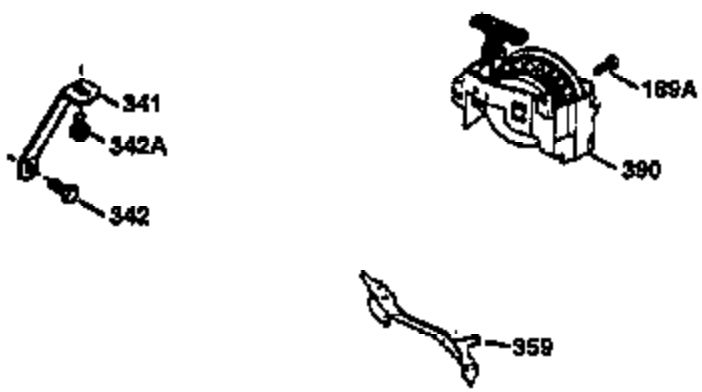

ILLUSTRATION SHOWS TYPICAL PARTS ONLY, ORDER BY PART NUMBER. PARTS NOT LISTED ARE SUPPLIED BY OEM.

Ref #	Part Number	Qty	Description
239	34338	1	* Air Cleaner Gasket
243	650806	2	Screw, 10-32 x 5/8"
245	34340	1	Air Cleaner Filter
250	34341B	1	Air Cleaner Cover
260	35484	1	Blower Housing
287	650884	2	Screw, 8-32 x 1/2"
298	28763	3	Screw, 10-32 x 35/64"
300	34476A	1	Fuel Tank (Incl. 292 & 301)
301	33032	1	Fuel Cap
370	34144	1	Primer Decal
390	590686	1	Rewind Starter