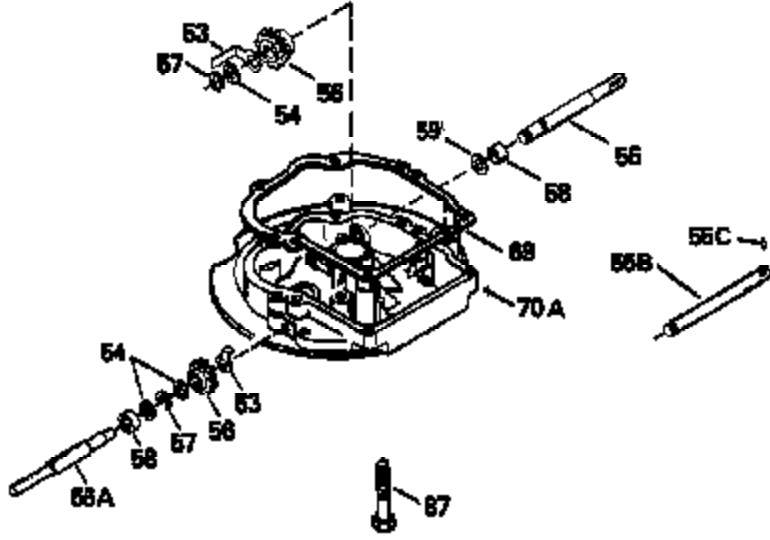

Ref #	Part Number	Qty	Description
380	632046A		Carburetor (Incl. 184) (Refer to Division 5, Section A, page A2-10 or Fiche 8, Grid F-3for breakdown)
390B	590621		Rewind Starter (Refer to Division 5, Section C, page 34 or Fiche 8, Grid G-9 for breakdown)
400	33238C		* Gasket Set (Incl. items marked *)
420	730225		SAE 30, 4-Cycle Engine Oil (Quart)

ILLUSTRATION SHOWS TYPICAL PARTS ONLY. ORDER BY PART NUMBER. PARTS NOT LISTED ARE SUPPLIED BY OEM.

Ref #	Part Number	Qty	Description
118	730194		Rope Guide Kit (Use as required with 34476 fuel tank)
238	650806		Screw, 10-32 x 5/8"
246C	35705		Filter, Pre-Air (Optional)
260A	35491		Housing, Blower
262	650831		Screw, 1/4-20 x 15/32"
287B	650884		Screw, 8-32 x 1/2"
287A	650735		Screw, 10-24 x 3/8" (Use as required)
287A			Pop Rivet, (3/16" Dia.)(Purchase locally)
301	33032		Fuel Cap
327	35932		Plug, Starter
370	550223		Decal, Name
370A	34346		Decal, Instruction
390B	590621		Rewind Starter (Refer to Division 5, Section C, page 34 or Fiche 8, Grid G-9 for breakdown)

Ref #	Part Number	Qty	Description
19	31361		Spring, Extension
69	35261		* Gasket, Mounting flange
182	6201		Screw, 1/4-28 x 7/8"
185	31384A		Pipe, Intake (Incl. 224)
186	34337		Link, Governor spring
209	30200		Screw, 10-24 x 9/16"
223	650451		Screw, 1/4-20 x 1"
238	650806		Screw, 10-32 x 5/8"
246B	35435		Filter, Pre-Air (Use as required)