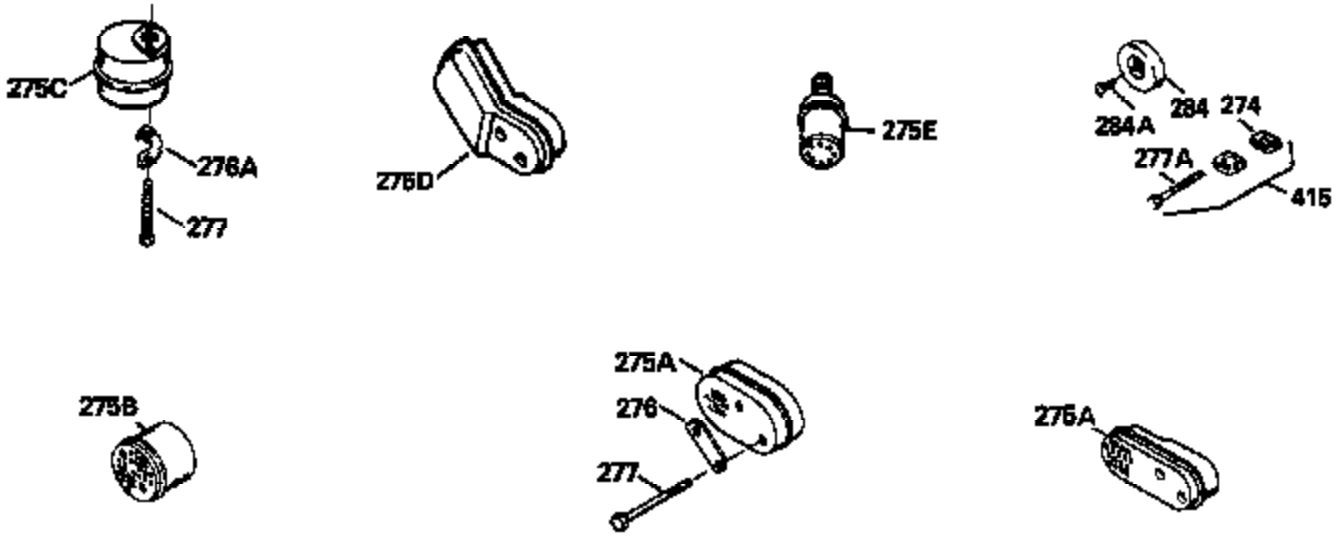

Ref #	Part Number	Qty	Description
189	650839		Screw, 1/4-20 x 3/8"
190	35831		Lever, Brake
191	35039A		Bracket Assy., S.E. Brake (Incl. 195)
194	32309		Ring, Retaining
195	610973		Terminal Assy.
210	27793		Clip, Conduit
211	28942		Screw, 10-32 x 3/8"
274	26754A		* Gasket, Exhaust (Use as required)
277	650795		Screw, 1/4-20 x 2-1/4"
277A	30063		Screw, 1/4-20 x 1/2" (Use as required)
370F	34387		Decal, Instruction (Optional)
415	730162		Muffler Adap.Kit(Incl.274,277A)(Use a s req.)
430	730574		Debris Screen Kit (Incl. 370F,431-433)(Opt.)
431	35596		Screen, Debris (Optional)
432	35597		Bracket, Debris screen (Optional)
433	650910		Screw, 8-32 x 1/4" (Optional)