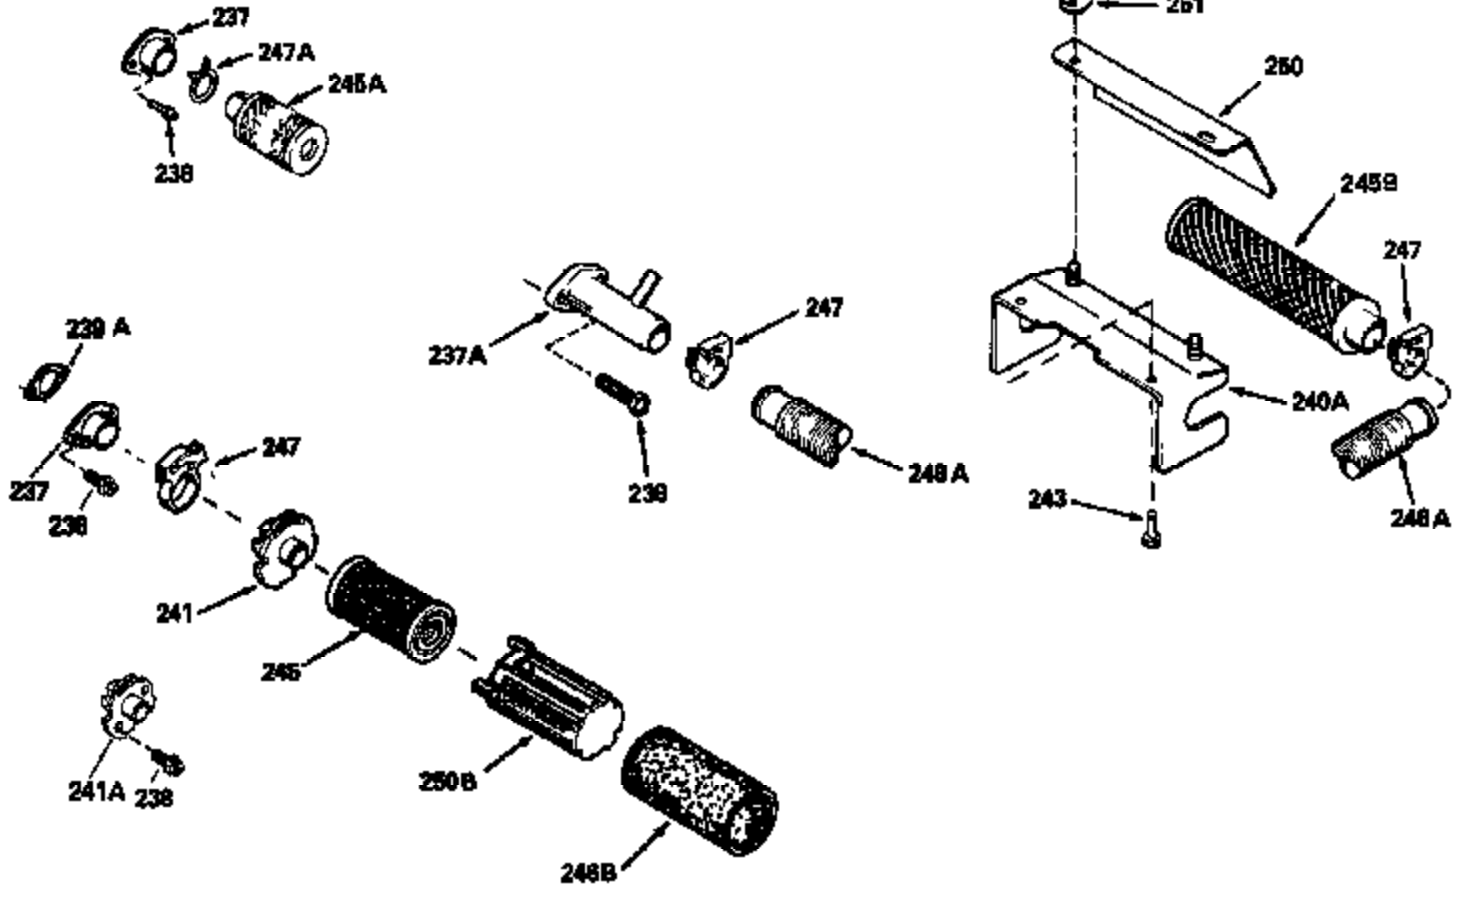

Ref #	Part Number	Qty	Description
380	632046A		Carburetor (Incl. 184) (Refer to Division 5, Section A, page A2-10 or Fiche 8, Grid F-3for breakdown)
390B	590621		Rewind Starter (Refer to Division 5, Section C, page 34 or Fiche 8, Grid G-9 for breakdown)
400	33238C		* Gasket Set (Incl. items marked *)
420	730225		SAE 30, 4-Cycle Engine Oil (Quart)

ILLUSTRATION SHOWS TYPICAL PARTS ONLY. ORDER BY PART NUMBER. PARTS NOT LISTED ARE SUPPLIED BY OEM.

Ref #	Part Number	Qty	Description
118	730194		Rope Guide Kit (Use as required with 34476 fuel tank)
238	650806		Screw, 10-32 x 5/8"
246C	35705		Filter, Pre-Air (Optional)
260A	35491		Housing, Blower
262	650831		Screw, 1/4-20 x 15/32"
287B	650884		Screw, 8-32 x 1/2"
287A	650735		Screw, 10-24 x 3/8" (Use as required)
287A			Pop Rivet, (3/16" Dia.)(Purchase locally)
301	33032		Fuel Cap
327	35932		Plug, Starter
370	550223		Decal, Name
370A	34346		Decal, Instruction
390B	590621		Rewind Starter (Refer to Division 5, Section C, page 34 or Fiche 8, Grid G-9 for breakdown)

Ref #	Part Number	Qty	Description
19	31361		Spring, Extension
69	35261		* Gasket, Mounting flange
182	6201		Screw, 1/4-28 x 7/8"
185	31384A		Pipe, Intake (Incl. 224)
186	34337		Link, Governor spring
209	30200		Screw, 10-24 x 9/16"
223	650451		Screw, 1/4-20 x 1"
238	650806		Screw, 10-32 x 5/8"
246B	35435		Filter, Pre-Air (Use as required)