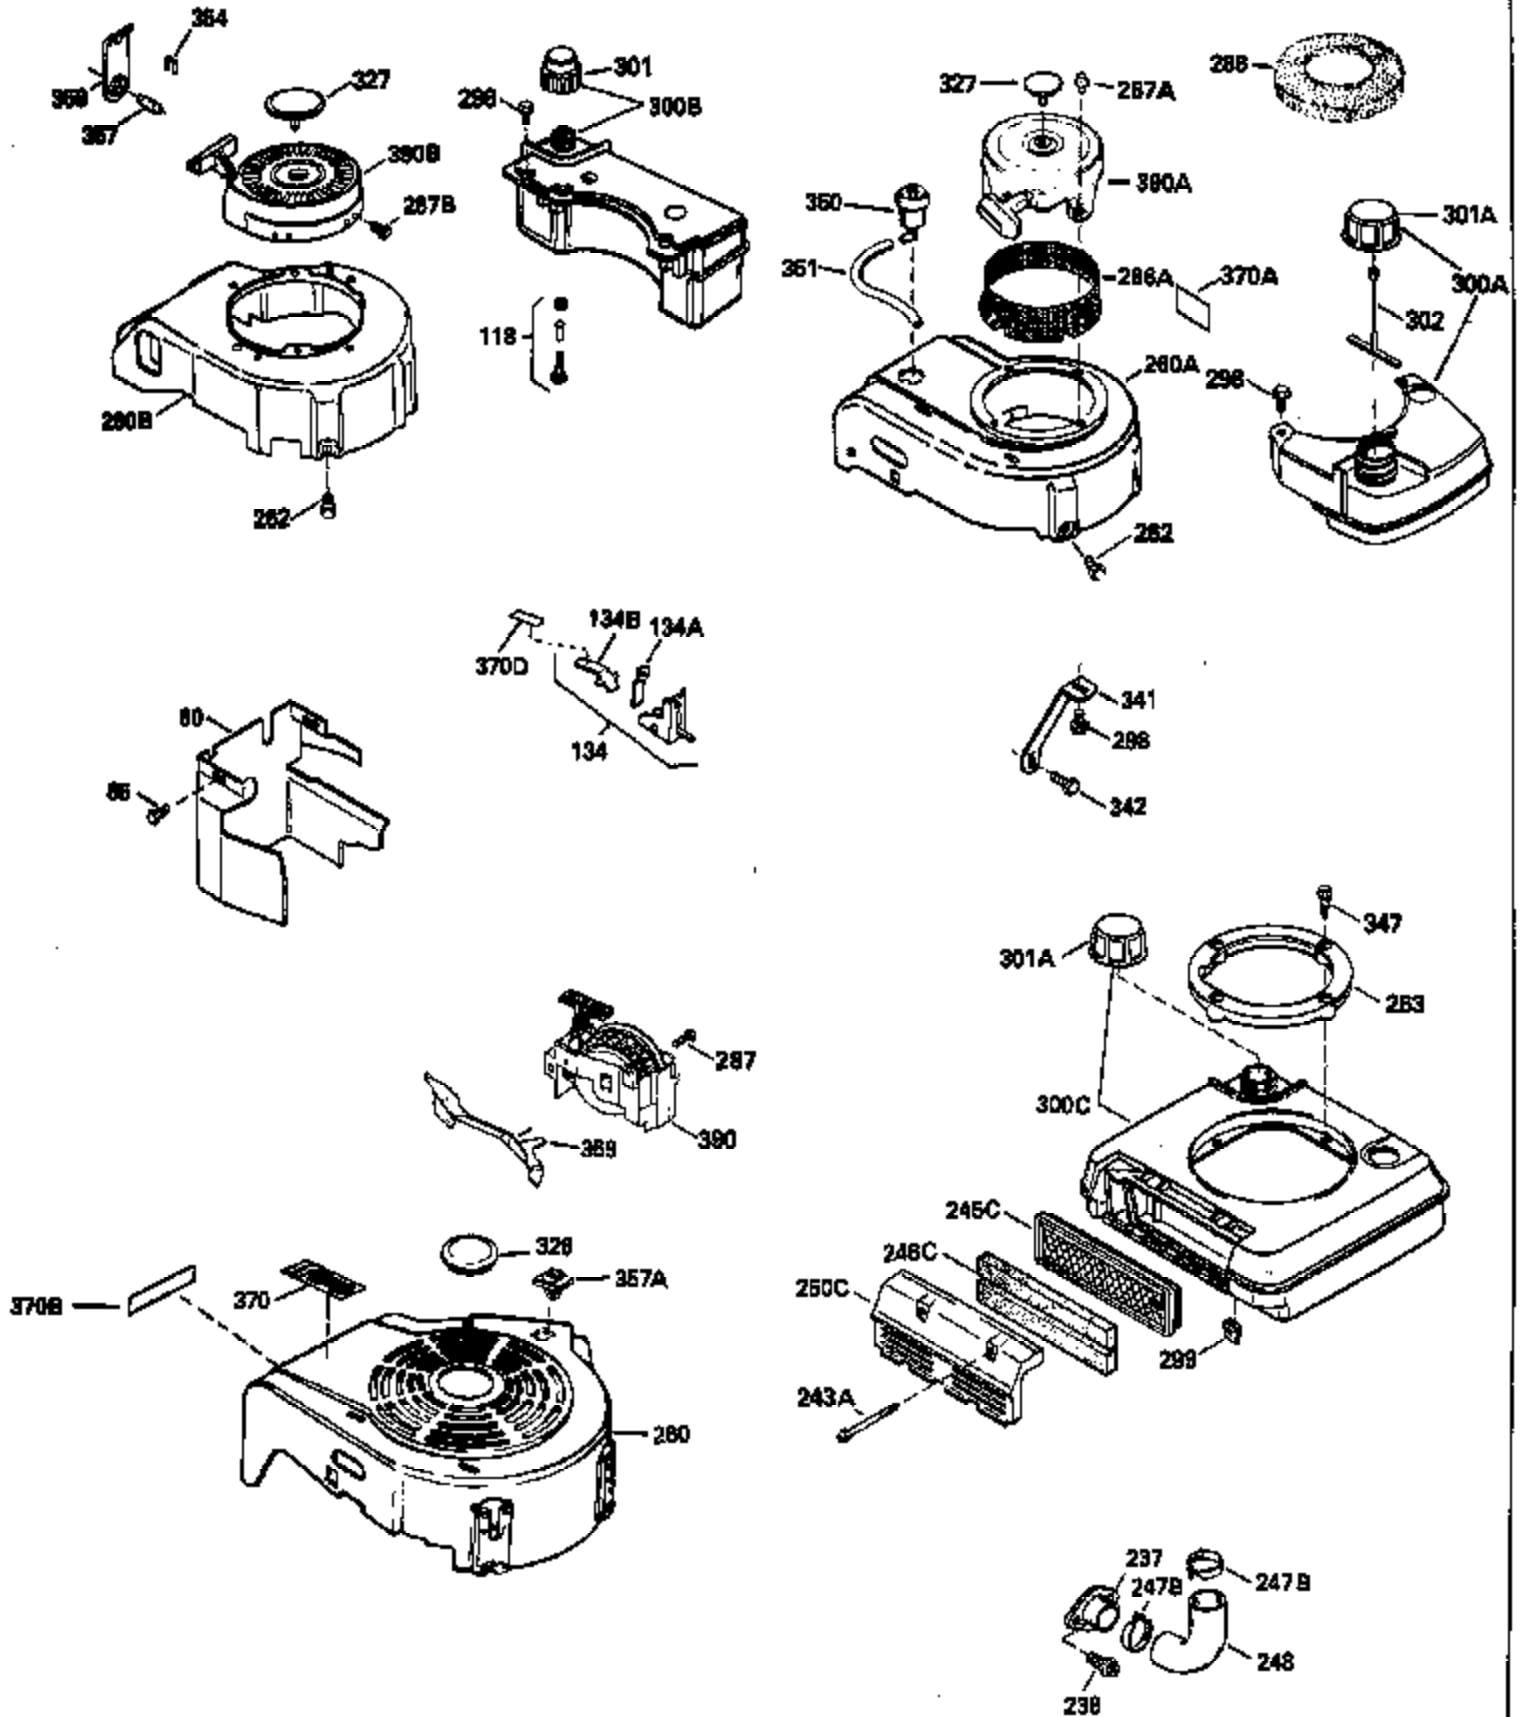

ILLUSTRATION SHOWS TYPICAL PARTS ONLY. ORDER BY PART NUMBER. PARTS NOT LISTED ARE SUPPLIED BY OEM.

Ref #	Part Number	Qty	Description
118	730194		Rope Guide Kit (Use as required with 34476 fuel tank)
238	650806		Screw, 10-32 x 5/8"
246C	35705		Filter, Pre-Air (Optional)
260A	35491		Housing, Blower
262	650831		Screw, 1/4-20 x 15/32"
287B	650884		Screw, 8-32 x 1/2"
287A	650735		Screw, 10-24 x 3/8" (Use as required)
287A			Pop Rivet, (3/16" Dia.)(Purchase locally)
301	33032		Fuel Cap
327	35932		Plug, Starter
370	550223		Decal, Name
370A	34346		Decal, Instruction
390B	590635		Rewind Starter (Refer to Division 5, Section C, page 34 or Fiche 8, Grid G-9 for breakdown)