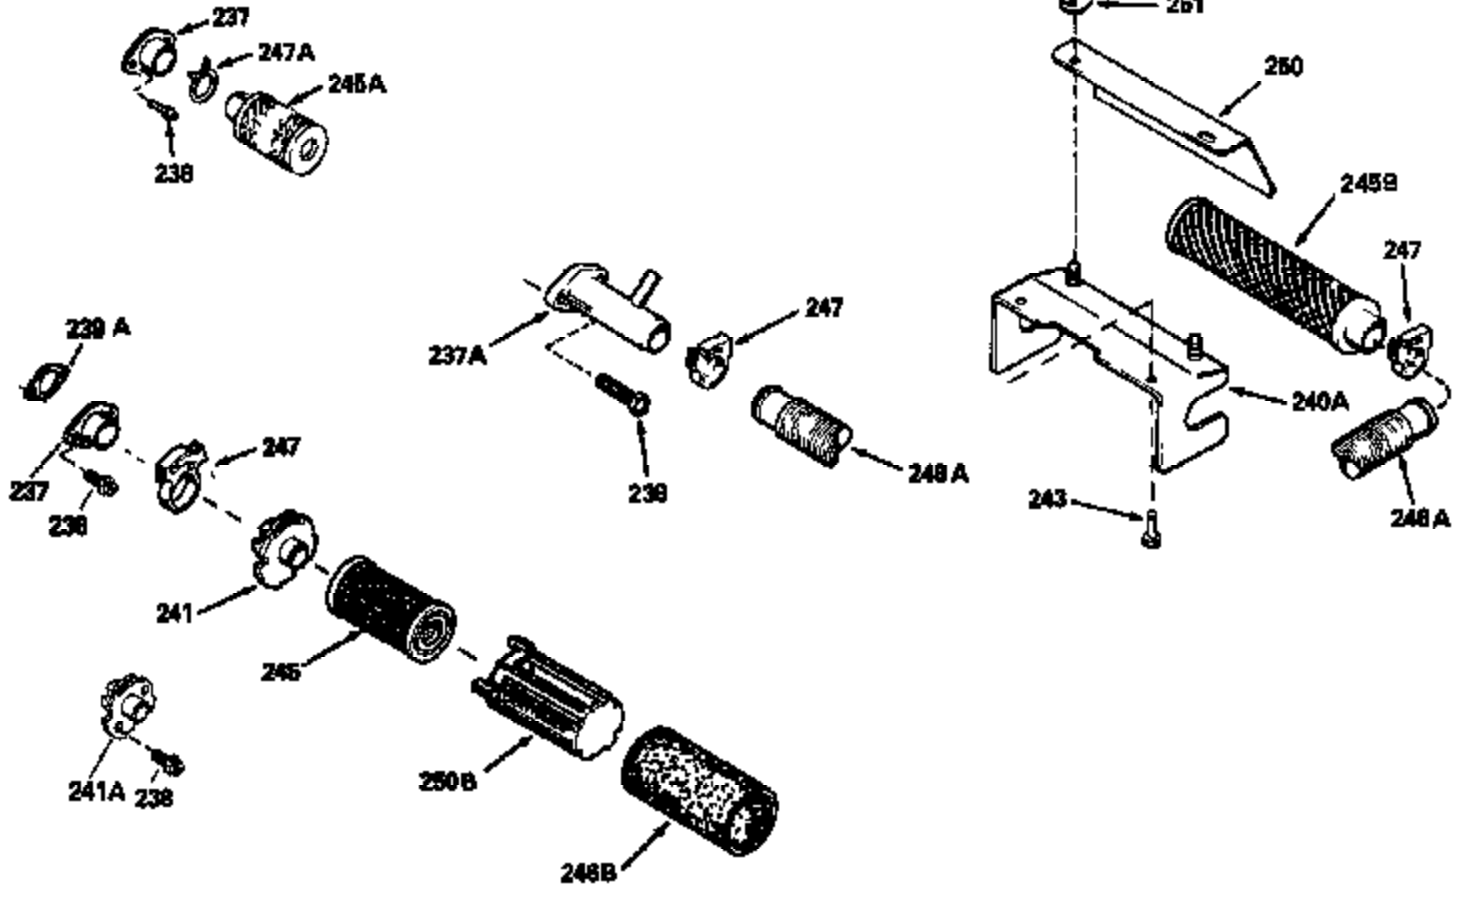

Ref #	Part Number	Qty	Description
390B	590635		Rewind Starter (Refer to Division 5, Section C, page 34 or Fiche 8, Grid G-9 for breakdown)
400	33238C		* Gasket Set (Incl. items marked *)
420	730225		SAE 30, 4-Cycle Engine Oil (Quart)

ILLUSTRATION SHOWS TYPICAL PARTS ONLY. ORDER BY PART NUMBER. PARTS NOT LISTED ARE SUPPLIED BY OEM.

Ref #	Part Number	Qty	Description
118	730194		Rope Guide Kit (Use as required with 34476 fuel tank)
238	650806		Screw, 10-32 x 5/8"
246C	35705		Filter, Pre-Air (Optional)
260A	35491		Housing, Blower
262	650831		Screw, 1/4-20 x 15/32"
287B	650884		Screw, 8-32 x 1/2"
287A	650735		Screw, 10-24 x 3/8" (Use as required)
287A			Pop Rivet, (3/16" Dia.)(Purchase locally)
301	33032		Fuel Cap
327	35932		Plug, Starter
370	550223		Decal, Name
370A	34346		Decal, Instruction
390B	590635		Rewind Starter (Refer to Division 5, Section C, page 34 or Fiche 8, Grid G-9 for breakdown)

Ref #	Part Number	Qty	Description
19	31361		Spring, Extension
69	35261		* Gasket, Mounting flange
182	6201		Screw, 1/4-28 x 7/8"
185	31384A		Pipe, Intake (Incl. 224)
186	34337		Link, Governor spring
209	30200		Screw, 10-24 x 9/16"
223	650451		Screw, 1/4-20 x 1"
238	650806		Screw, 10-32 x 5/8"
246B	35435		Filter, Pre-Air (Use as required)