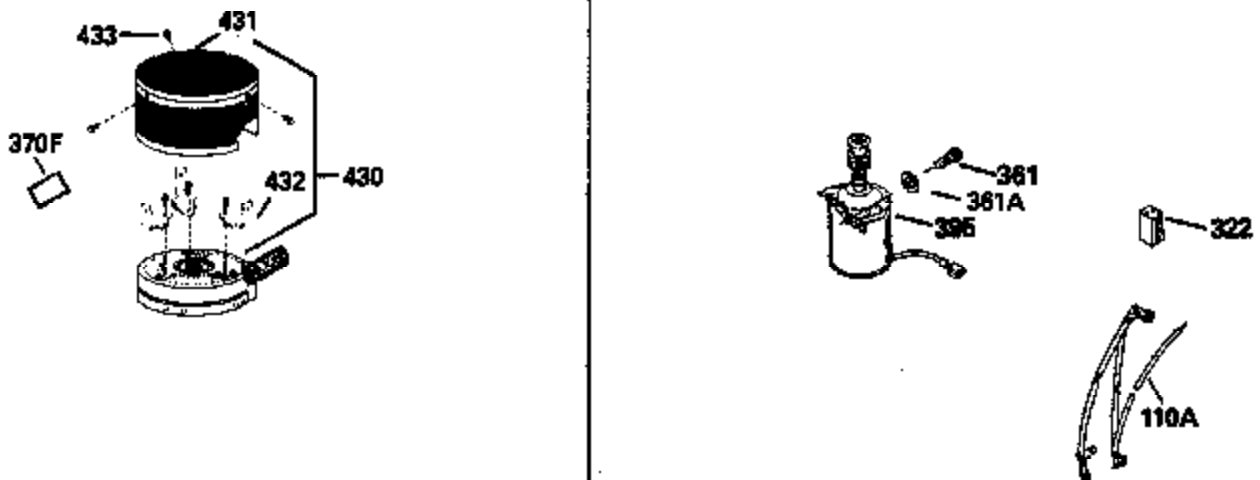

Ref #	Part Number	Qty	Description
274	26754A		* Gasket, Exhaust (Use as required)
277	650795		Screw, 1/4-20 x 2-1/4"
277A	30063		Screw, 1/4-20 x 1/2" (Use as required)
370F	34387		Decal, Instruction (Optional)
415	730162		Muffler Adap.Kit(Incl.274,277A)(Use a s req.)
430	730574		Debris Screen Kit (Incl. 370F,431-433)(Opt.)
431	35596		Screen, Debris (Optional)
432	35597		Bracket, Debris screen (Optional)
433	650910		Screw, 8-32 x 1/4" (Optional)