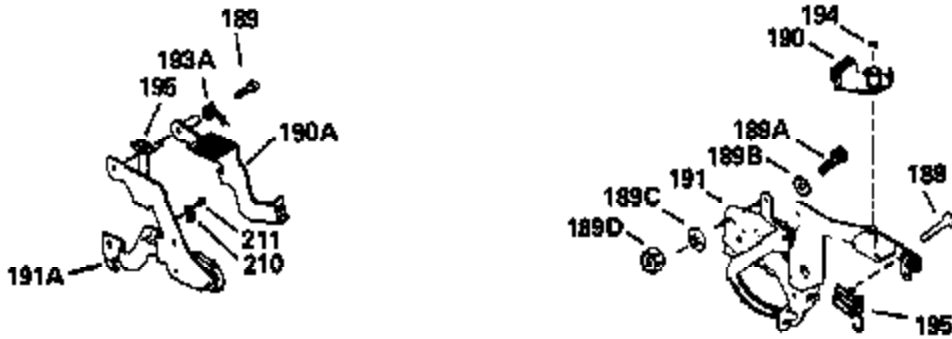

Ref #	Part Number	Qty	Description
274	26754A		* Gasket, Exhaust (Use as required)
277	650795		Screw, 1/4-20 x 2-1/4"
277A	30063		Screw, 1/4-20 x 1/2" (Use as required)
370F	34387		Decal, Instruction (Optional)
415	730162		Muffler Adap.Kit(Incl.274,277A)(Use a s req.)
430	730574		Debris Screen Kit (Incl. 370F,431-433)(Opt.)
431	35596		Screen, Debris (Optional)
432	35597		Bracket, Debris screen (Optional)
433	650910		Screw, 8-32 x 1/4" (Optional)