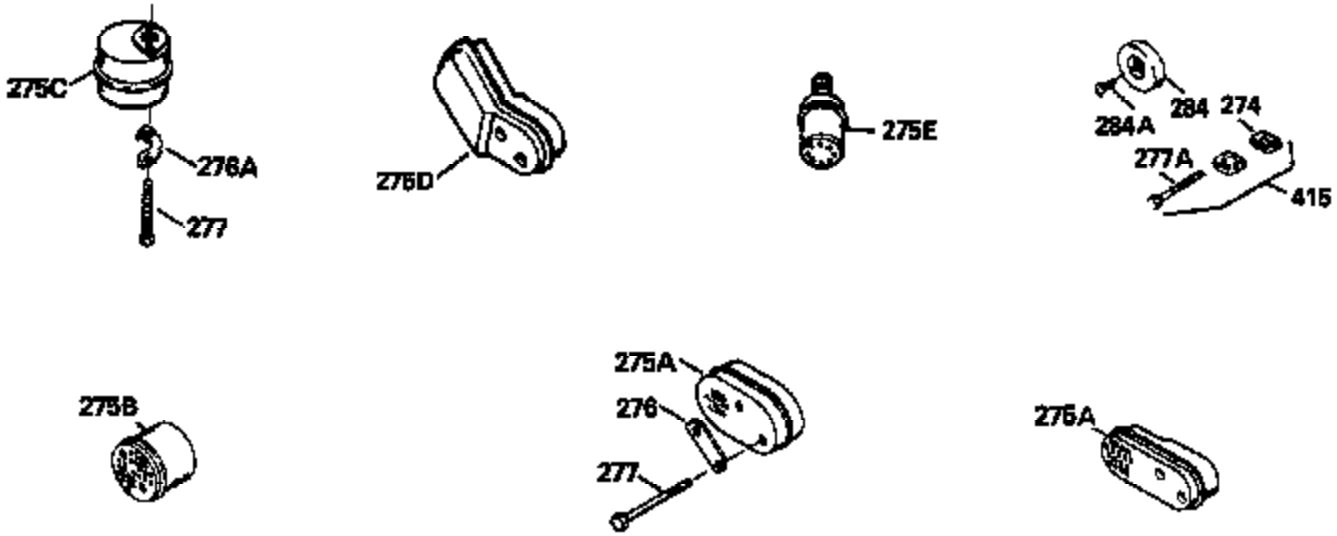

Ref #	Part Number	Qty	Description
189	650839		Screw, 1/4-20 x 3/8"
190	35831		Lever, Brake
191	35041A		Bracket Assy., S.E. Brake (Incl. 195)
194	32309		Ring, Retaining
195	610973		Terminal Assy.
274	26754A		* Gasket, Exhaust (Use as required)
277	650795		Screw, 1/4-20 x 2-1/4"
277A	30063		Screw, 1/4-20 x 1/2" (Use as required)
370F	34387		Decal, Instruction (Optional)
415	730162		Muffler Adap.Kit(Incl.274,277A)(Use a s req.)
430	730574		Debris Screen Kit (Incl. 370F,431-433)(Opt.)
431	35596		Screen, Debris (Optional)
432	35597		Bracket, Debris screen (Optional)
433	650910		Screw, 8-32 x 1/4" (Optional)