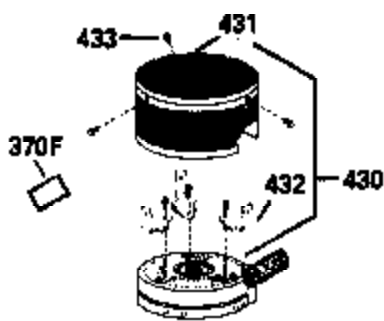

Ref #	Part Number	Qty	Description
189	650839		Screw, 1/4-20 x 3/8"
190	35831		Lever, Brake
191	35041A		Bracket Assy., S.E. Brake (Incl. 195)
194	32309		Ring, Retaining
195	610973		Terminal Assy.
274	26754A		* Gasket, Exhaust (Use as required)
277	650795		Screw, 1/4-20 x 2-1/4"
277A	30063		Screw, 1/4-20 x 1/2" (Use as required)
370F	34387		Decal, Instruction (Optional)
415	730162		Muffler Adap.Kit(Incl.274,277A)(Use a s req.)
430	730574		Debris Screen Kit (Incl. 370F,431-433)(Opt.)
431	35596		Screen, Debris (Optional)
432	35597		Bracket, Debris screen (Optional)
433	650910		Screw, 8-32 x 1/4" (Optional)