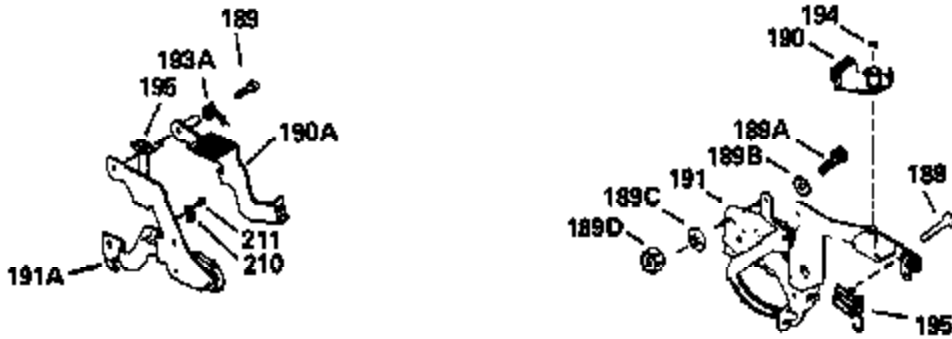

Ref #	Part Number	Qty	Description
420	730225		SAE 30, 4-Cycle Engine Oil (Quart)

ILLUSTRATION SHOWS TYPICAL PARTS ONLY. ORDER BY PART NUMBER. PARTS NOT LISTED ARE SUPPLIED BY OEM.

Ref #	Part Number	Qty	Description
118	730194		Rope Guide Kit (Use as required with 34476 fuel tank)
238	650806		Screw, 10-32 x 5/8"
246C	35705		Filter, Pre-Air (Optional)
260A	35491		Housing, Blower
262	650831		Screw, 1/4-20 x 15/32"
287A	650735		Screw, 10-24 x 3/8" (Use as required)
287A			Pop Rivet, (3/16" Dia.)(Purchase locally)
287B	650884		Screw, 8-32 x 1/2"
301	33032		Fuel Cap
327	35932		Plug, Starter
370A	34346		Decal, Instruction
390B	590635		Rewind Starter (Refer to Division 5, Section C, page 34 or Fiche 8, Grid G-9 for breakdown)