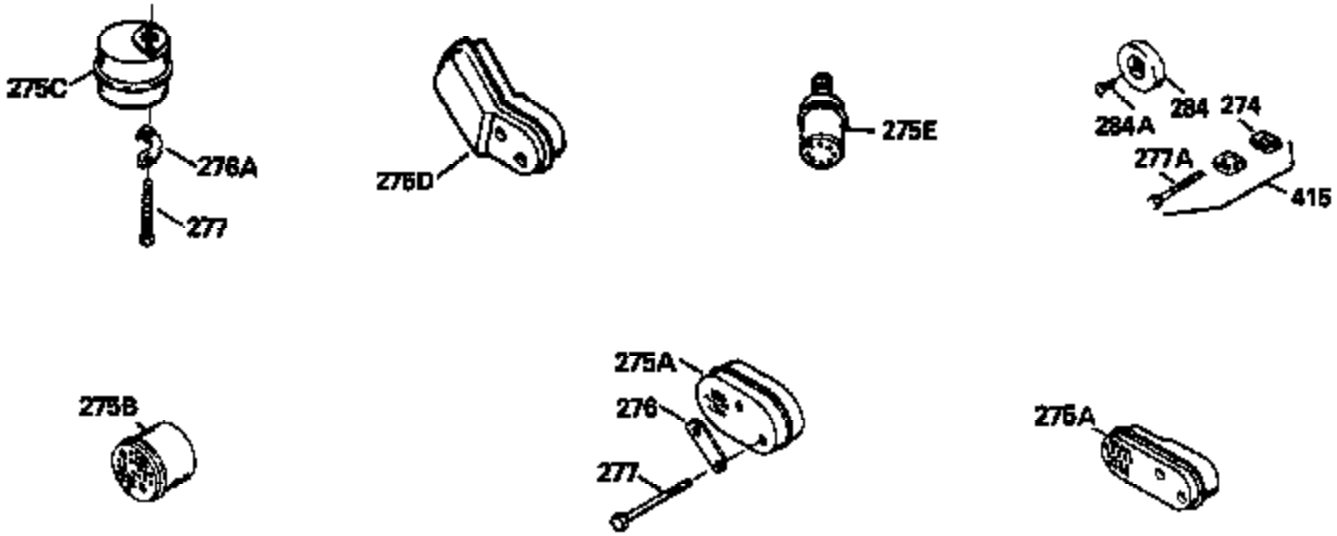

Ref #	Part Number	Qty	Description
420	730225		SAE 30, 4-Cycle Engine Oil (Quart)

ILLUSTRATION SHOWS TYPICAL PARTS ONLY. ORDER BY PART NUMBER. PARTS NOT LISTED ARE SUPPLIED BY OEM.

Ref #	Part Number	Qty	Description
118	730194		Rope Guide Kit (Use as required with 34476 fuel tank)
238	650806		Screw, 10-32 x 5/8"
246C	35705		Filter, Pre-Air (Optional)
260A	35491		Housing, Blower
262	650831		Screw, 1/4-20 x 15/32"
287A	650735		Screw, 10-24 x 3/8" (Use as required)
287A			Pop Rivet, (3/16" Dia.)(Purchase locally)
287B	650884		Screw, 8-32 x 1/2"
301	33032		Fuel Cap
327	35932		Plug, Starter
370A	34346		Decal, Instruction
390B	590635		Rewind Starter (Refer to Division 5, Section C, page 34 or Fiche 8, Grid G-9 for breakdown)