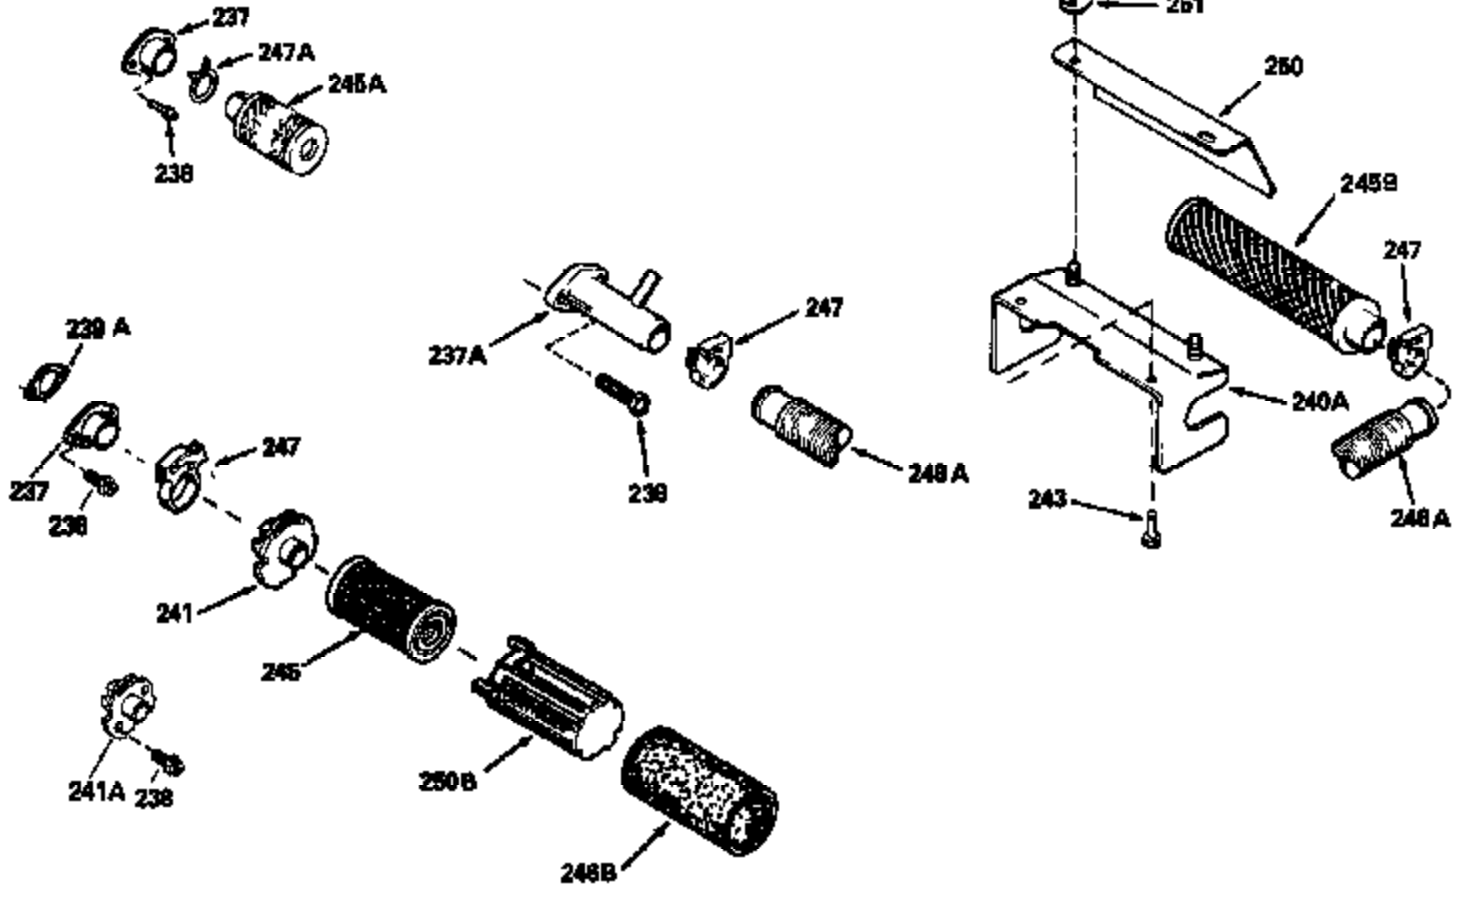

Ref #	Part Number	Qty	Description
19	31361		Spring, Extension
69	35261		* Gasket, Mounting flange
182	6201		Screw, 1/4-28 x 7/8"
185	31384A		Pipe, Intake (Incl. 224)
186	34337		Link, Governor spring
209	30200		Screw, 10-24 x 9/16"
223	650451		Screw, 1/4-20 x 1"
238	650806		Screw, 10-32 x 5/8"
246B	35435		Filter, Pre-Air (Use as required)