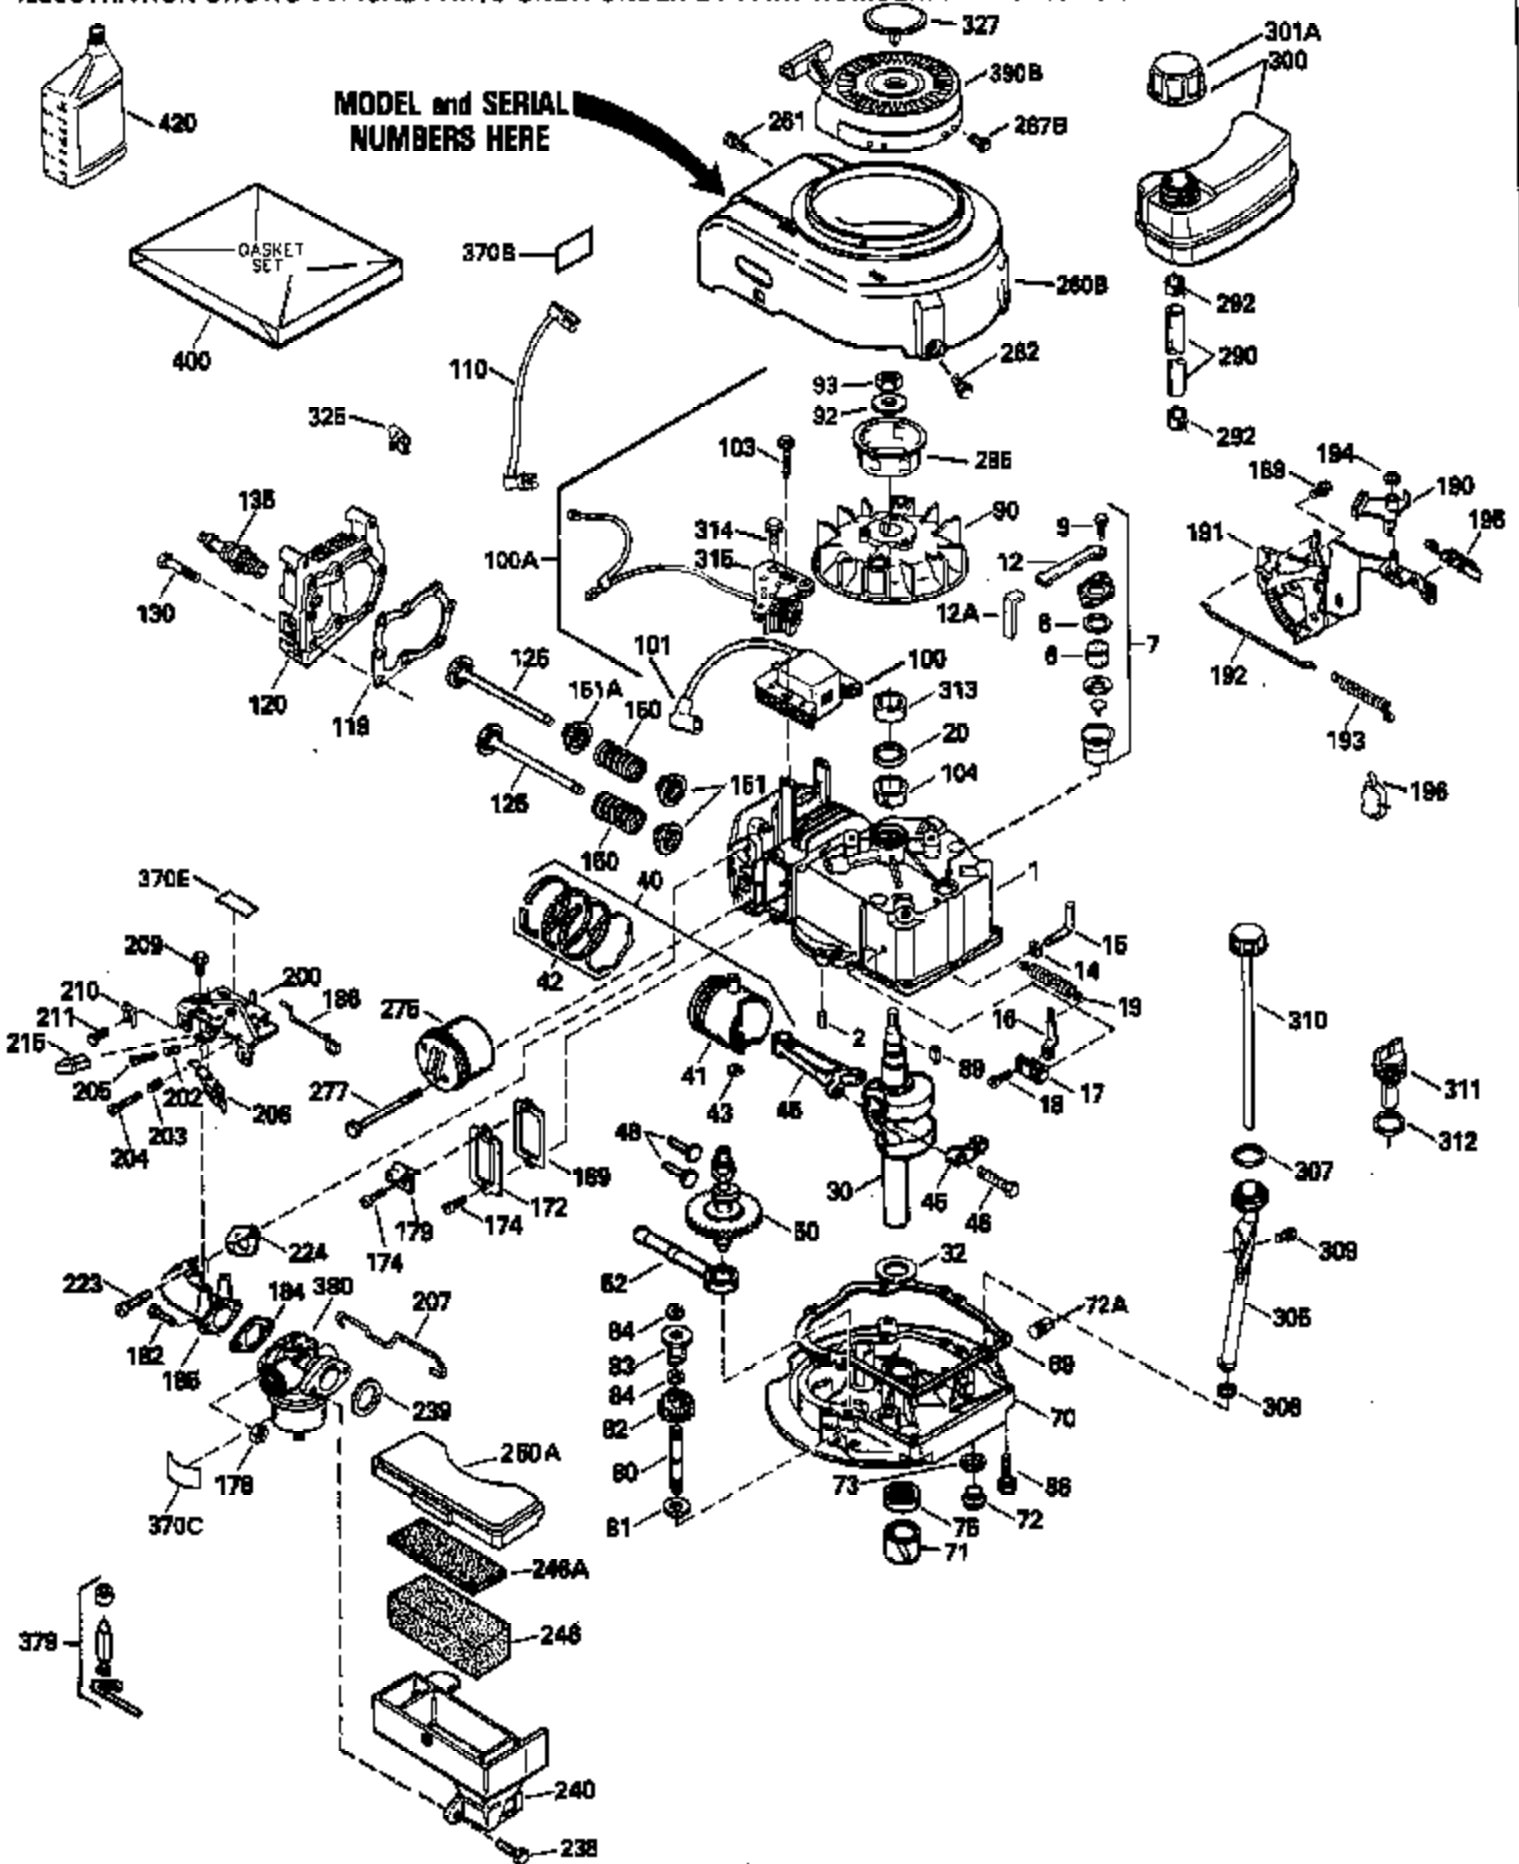

ILLUSTRATION SHOWS TYPICAL PARTS ONLY. ORDER BY PART NUMBER. PARTS NOT LISTED ARE SUPPLIED BY OEM.

Ref #	Part Number	Qty	Description
1	34975		Cylinder Ass'y. (Incl. 2, 8, 9 & 20) (2-1/2")
2	26727		Pin, Dowel
6	33734		Element, Breather
7	34214A		Breather Ass'y. (Incl. 6, 8, 9, 12 & 12A)
8	33735		* Gasket, Breather
9	30200		Screw, 10-24 x 9/16"
12	33886		Tube, Breather
14	28277		Washer
15	30589		Rod, Governor (Incl. 14)
16	31383A		Lever, Governor
17	31335		Clamp, Governor lever
18	650548		Screw, 8-32 x 5/16"
19	31361		Spring, Extension
20	32600		Seal, Oil
30	34455A		Crankshaft Ass'y.
40	34514		Piston, Pin & Ring Set (Std.) (2-1/2" Bore)
40	34515		Piston, Pin & Ring Set (.010" OS)
40	34516		Piston, Pin & Ring Set (.020" OS)
41	32538B		Piston & Pin Ass'y. (Incl. 43)(Std.)(2-1/2")
41	32548B		Piston & Pin Ass'y. (Incl. 43) (.010" OS)
41	32549B		Piston & Pin Ass'y. (Incl. 43) (.020" OS)
42	28986		Ring Set (Std.) (2-1/2" Bore)
42	28987		Ring Set (.010" OS)
42	28988		Ring Set (.020" OS)
43	20381		Ring, Piston pin retaining
45	30963B		Rod Assy., Connecting (Incl. 46)
46	32610A		Bolt, Connecting rod
48	27241		Lifter, Valve
50	33148A		Camshaft
52	29914		Oil Pump Assy.
69	35261		* Gasket, Mounting flange
70	30571A		Flange Ass'y. (Incl. 72, 73, 75, 80 & 311)
72A	9556		Plug, Pipe
72	30572		Plug, Oil drain (Incl. 73)
73	28833		* Drain Plug Gasket (Not req. W/plastic plug)
75	26208		Seal, Oil
80	30574		Shaft, Governor
81	30590A		Washer, Flat
82	30591		Gear Assy., Governor (Incl. 81)
83	30588A		Spool, Governor
84	29193		Ring, Retaining
86	650488		Screw, 1/4-20 x 1-1/4"
89	611004		Flywheel Key
90	611112		Flywheel
92	650815		Washer, Belleville
93	650816		Nut, Flywheel
100	730207		Magneto-to-Solid State Conversion Kit (Includes solid state module, solid state flywheel key, and instructions.)(Use as required on external ignition engines only.)
100	34443A		Solid State Assy.
101	610118		Cover, Spark plug
103	650814		Screw, Torx T-15, 10-24 x 1"
110	34231		Ground Wire
119	29953C		* Gasket, Cylinder head
120	34335		Head, Cylinder
125	29313C		Exhaust Valve (Std.) (Incl. 151)
125	29315C		Exhaust Valve (1/32" OS) (Incl. 151)