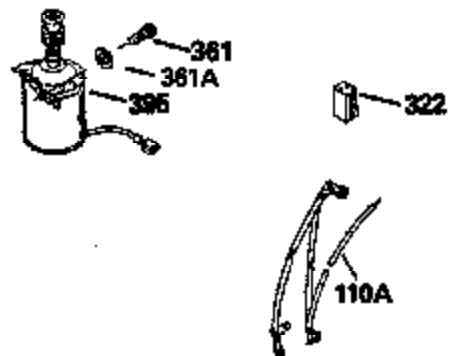

Ref #	Part Number	Qty	Description
420	730225		SAE 30, 4-Cycle Engine Oil (Quart)

ILLUSTRATION SHOWS TYPICAL PARTS ONLY. ORDER BY PART NUMBER. PARTS NOT LISTED ARE SUPPLIED BY OEM.

Ref #	Part Number	Qty	Description
118	730194		Rope Guide Kit (Use as required with 34476 fuel tank)
238	650806		Screw, 10-32 x 5/8"
246C	35705		Filter, Pre-Air (Optional)
260A	35491		Housing, Blower
262	650831		Screw, 1/4-20 x 15/32"
287A	650735		Screw, 10-24 x 3/8" (Use as required)
287A			Pop Rivet, (3/16" Dia.)(Purchase locally)
287B	650884		Screw, 8-32 x 1/2"
301	33032		Fuel Cap
327	35932		Plug, Starter
370A	34346		Decal, Instruction
390B	590635		Rewind Starter (Refer to Division 5, Section C, page 34 or Fiche 8, Grid G-9 for breakdown)