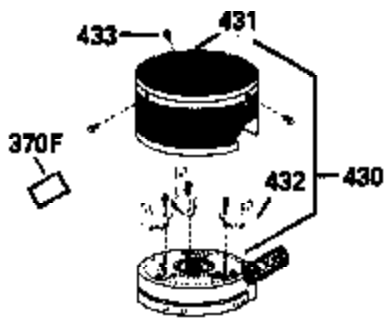

Ref #	Part Number	Qty	Description
420	730225		SAE 30, 4-Cycle Engine Oil (Quart)

ILLUSTRATION SHOWS TYPICAL PARTS ONLY. ORDER BY PART NUMBER. PARTS NOT LISTED ARE SUPPLIED BY OEM.

Ref #	Part Number	Qty	Description
118	730194		Rope Guide Kit (Use as required with 34476 fuel tank)
238	650806		Screw, 10-32 x 5/8"
246C	35705		Filter, Pre-Air (Optional)
260A	35491		Housing, Blower
262	650831		Screw, 1/4-20 x 15/32"
287A	650735		Screw, 10-24 x 3/8" (Use as required)
287A			Pop Rivet, (3/16" Dia.)(Purchase locally)
287B	650884		Screw, 8-32 x 1/2"
301	33032		Fuel Cap
327	35932		Plug, Starter
370A	34346		Decal, Instruction
390B	590635		Rewind Starter (Refer to Division 5, Section C, page 34 or Fiche 8, Grid G-9 for breakdown)