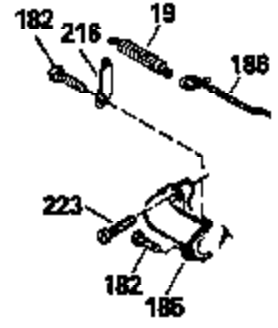

Ref #	Part Number	Qty	Description
19	31361		Spring, Extension
69	35261		* Gasket, Mounting flange
182	6201		Screw, 1/4-28 x 7/8"
185	31384A		Pipe, Intake (Incl. 224)
186	34337		Link, Governor spring
209	30200		Screw, 10-24 x 9/16"
223	650451		Screw, 1/4-20 x 1"
238	650806		Screw, 10-32 x 5/8"
246B	35435		Filter, Pre-Air (Use as required)