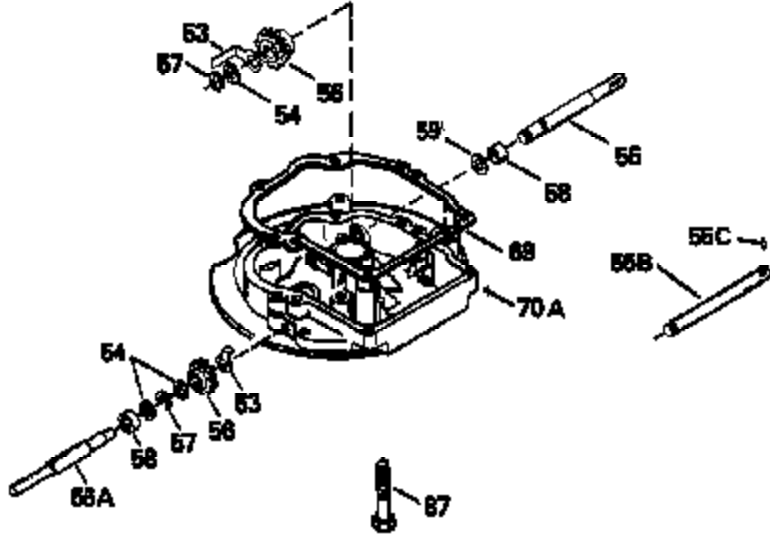

Ref #	Part Number	Qty	Description
19	31361		Spring, Extension
69	35261		* Gasket, Mounting flange
182	6201		Screw, 1/4-28 x 7/8"
185	31384A		Pipe, Intake (Incl. 224)
186	34337		Link, Governor spring
209	30200		Screw, 10-24 x 9/16"
223	650451		Screw, 1/4-20 x 1"
238	650806		Screw, 10-32 x 5/8"
246B	35435		Filter, Pre-Air (Use as required)