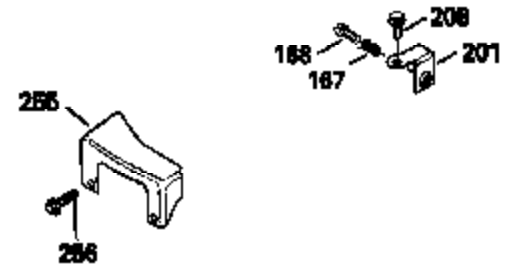

Ref #	Part Number	Qty	Description
19	31361		Spring, Extension
69	35261		* Gasket, Mounting flange
182	6201		Screw, 1/4-28 x 7/8"
185	31384A		Pipe, Intake (Incl. 224)
186	34337		Link, Governor spring
209	30200		Screw, 10-24 x 9/16"
223	650451		Screw, 1/4-20 x 1"
238	650806		Screw, 10-32 x 5/8"
246B	35435		Filter, Pre-Air (Use as required)