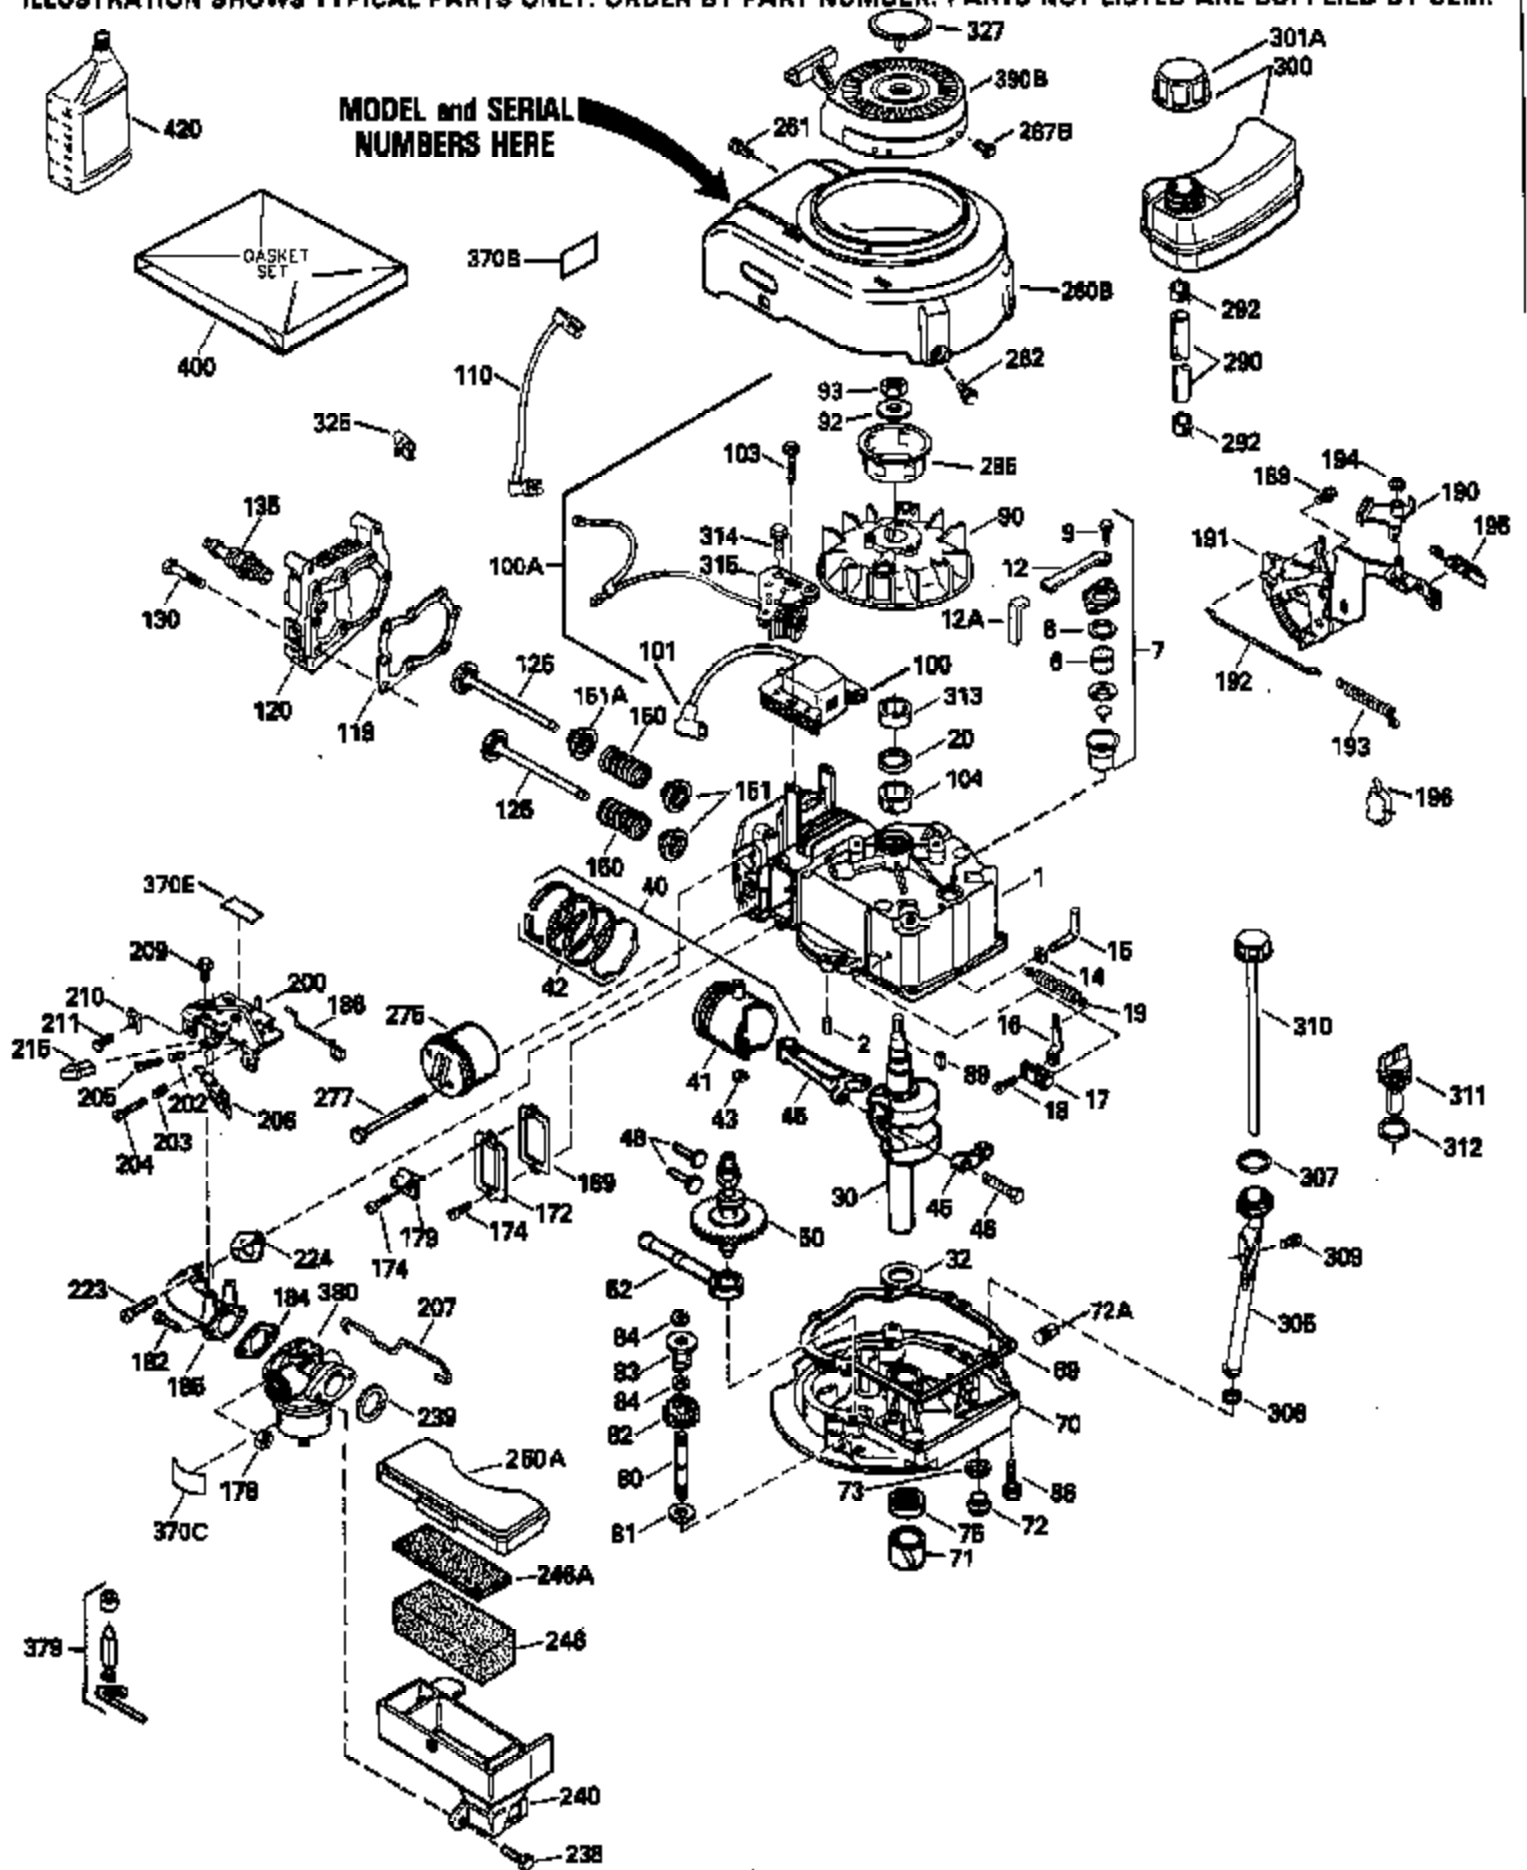

ILLUSTRATION SHOWS TYPICAL PARTS ONLY. ORDER BY PART NUMBER. PARTS NOT LISTED ARE SUPPLIED BY OEM.

Ref #	Part Number	Qty	Description
1	34975		Cylinder Ass'y. (Incl. 2, 8, 9 & 20) (2-1/2")
2	26727		Pin, Dowel
6	33734		Element, Breather
7	34214A		Breather Ass'y. (Incl. 6, 8, 9, 12 & 12A)
8	33735		* Gasket, Breather
9	30200		Screw, 10-24 x 9/16"
12	33886		Tube, Breather
14	28277		Washer
15	30589		Rod, Governor (Incl. 14)
16	31383A		Lever, Governor
17	31335		Clamp, Governor lever
18	650548		Screw, 8-32 x 5/16"
19	31361		Spring, Extension
20	32600		Seal, Oil
30	34455A		Crankshaft Ass'y.
40	34514		Piston, Pin & Ring Set (Std.) (2-1/2" Bore)
40	34515		Piston, Pin & Ring Set (.010" OS)
40	34516		Piston, Pin & Ring Set (.020" OS)
41	32538B		Piston & Pin Ass'y. (Incl. 43)(Std.)(2-1/2")
41	32548B		Piston & Pin Ass'y. (Incl. 43) (.010" OS)
41	32549B		Piston & Pin Ass'y. (Incl. 43) (.020" OS)
42	28986		Ring Set (Std.) (2-1/2" Bore)
42	28987		Ring Set (.010" OS)
42	28988		Ring Set (.020" OS)
43	20381		Ring, Piston pin retaining
45	30963B		Rod Assy., Connecting (Incl. 46)
46	32610A		Bolt, Connecting rod
48	27241		Lifter, Valve
50	33148A		Camshaft
52	29914		Oil Pump Assy.
69	35261		* Gasket, Mounting flange
70	30571A		Flange Ass'y. (Incl. 72, 73, 75, 80 & 311)
72A	9556		Plug, Pipe
72	30572		Plug, Oil drain (Incl. 73)
73	28833		* Drain Plug Gasket (Not req. W/plastic plug)
75	26208		Seal, Oil
80	30574		Shaft, Governor
81	30590A		Washer, Flat
82	30591		Gear Assy., Governor (Incl. 81)
83	30588A		Spool, Governor
84	29193		Ring, Retaining
86	650488		Screw, 1/4-20 x 1-1/4"
89	611004		Flywheel Key
90	611046A		Flywheel
92	650815		Washer, Belleville
93	650816		Nut, Flywheel
100	730207		Magneto-to-Solid State Conversion Kit (Includes solid state module, solid state flywheel key, and instructions.)(Use as required on external ignition engines only.)
100	34443A		Solid State Assy.
101	610118		Cover, Spark plug
103	650814		Screw, Torx T-15, 10-24 x 1"
110	34231		Ground Wire
119	29953C		* Gasket, Cylinder head
120	34335		Head, Cylinder
125	29313C		Exhaust Valve (Std.) (Incl. 151)
125	29315C		Exhaust Valve (1/32" OS) (Incl. 151)