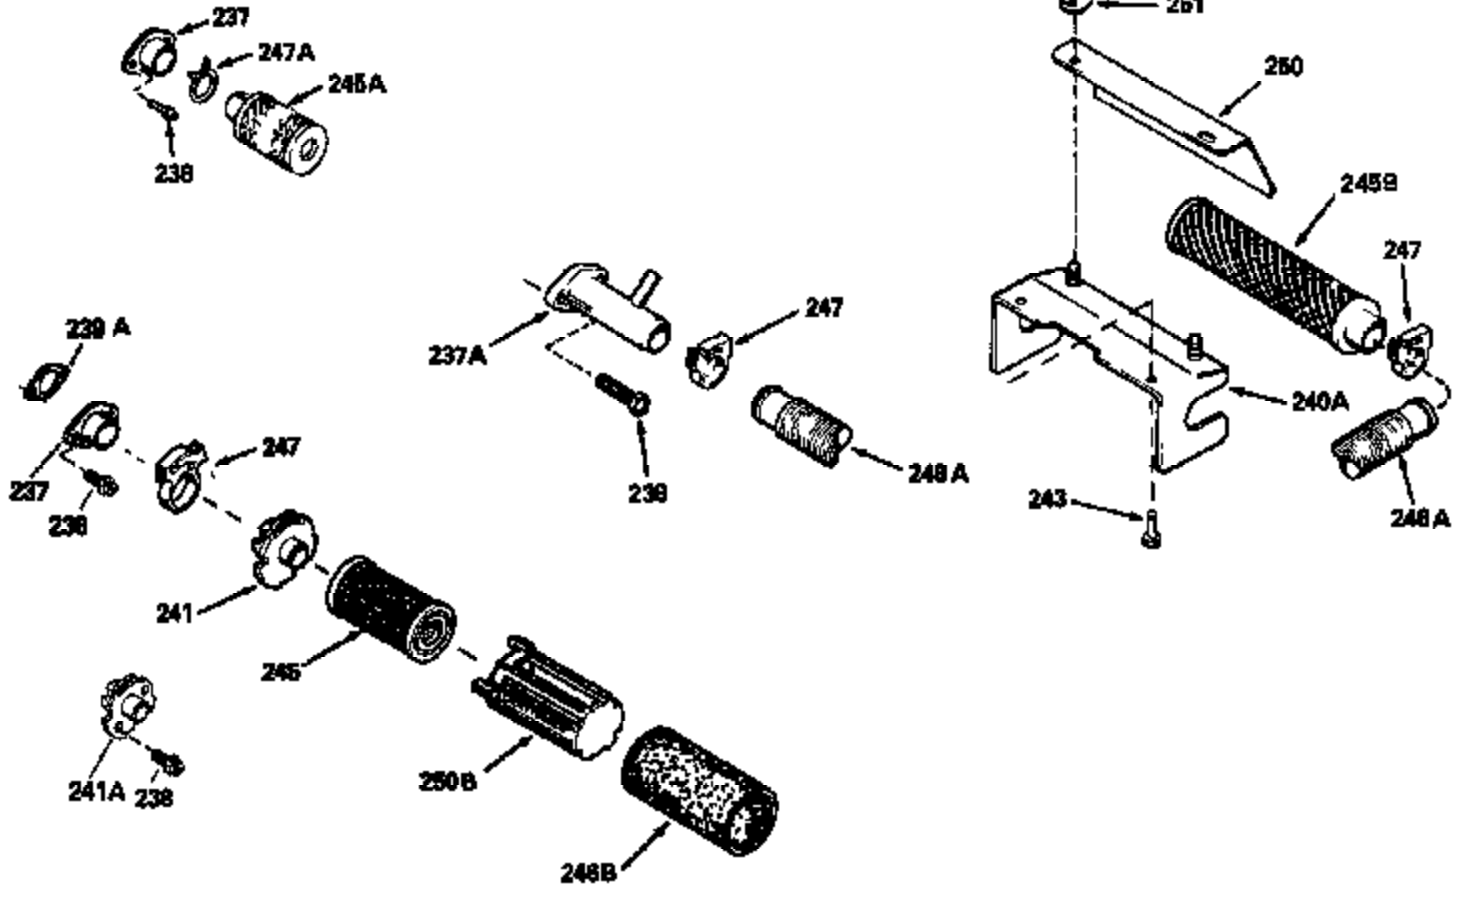

Ref #	Part Number	Qty	Description
390B	590621		Rewind Starter (Refer to Division 5, Section C, page 34 or Fiche 8, Grid G-9 for breakdown)
400	33238C		* Gasket Set (Incl. items marked *)
420	730225		SAE 30, 4-Cycle Engine Oil (Quart)

ILLUSTRATION SHOWS TYPICAL PARTS ONLY. ORDER BY PART NUMBER. PARTS NOT LISTED ARE SUPPLIED BY OEM.

Ref #	Part Number	Qty	Description
118	730194		Rope Guide Kit (Use as required with 34476 fuel tank)
238	650806		Screw, 10-32 x 5/8"
246C	35705		Filter, Pre-Air (Optional)
260A	35491		Housing, Blower
262	650831		Screw, 1/4-20 x 15/32"
287A	650735		Screw, 10-24 x 3/8" (Use as required)
287A			Pop Rivet, (3/16" Dia.)(Purchase locally)
287B	650884		Screw, 8-32 x 1/2"
301	33032		Fuel Cap
327	35932		Plug, Starter
370A	34346		Decal, Instruction
390B	590621		Rewind Starter (Refer to Division 5, Section C, page 34 or Fiche 8, Grid G-9 for breakdown)

Ref #	Part Number	Qty	Description
19	31361		Spring, Extension
69	35261		* Gasket, Mounting flange
182	6201		Screw, 1/4-28 x 7/8"
185	31384A		Pipe, Intake (Incl. 224)
186	34337		Link, Governor spring
209	30200		Screw, 10-24 x 9/16"
223	650451		Screw, 1/4-20 x 1"
238	650806		Screw, 10-32 x 5/8"
246B	35435		Filter, Pre-Air (Use as required)