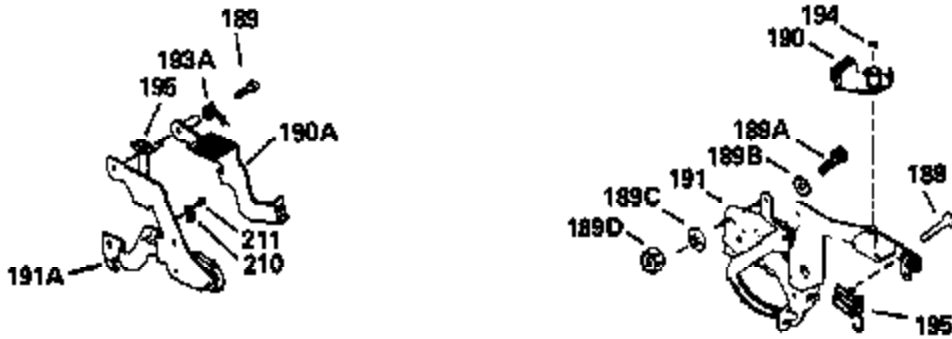

Ref #	Part Number	Qty	Description
189	650839		Screw, 1/4-20 x 3/8"
190	35831		Lever, Brake
191	35015B		Bracket Assy., S.E. Brake (Incl. 195)
194	32309		Ring, Retaining
195	610973		Terminal Assy.
274	26754A		* Gasket, Exhaust (Use as required)
277	650795		Screw, 1/4-20 x 2-1/4"
277A	30063		Screw, 1/4-20 x 1/2" (Use as required)
370F	34387		Decal, Instruction (Optional)
415	730162		Muffler Adap.Kit(Incl.274,277A)(Use a s req.)
430	730574		Debris Screen Kit (Incl. 370F,431-433)(Opt.)
431	35596		Screen, Debris (Optional)
432	35597		Bracket, Debris screen (Optional)
433	650910		Screw, 8-32 x 1/4" (Optional)