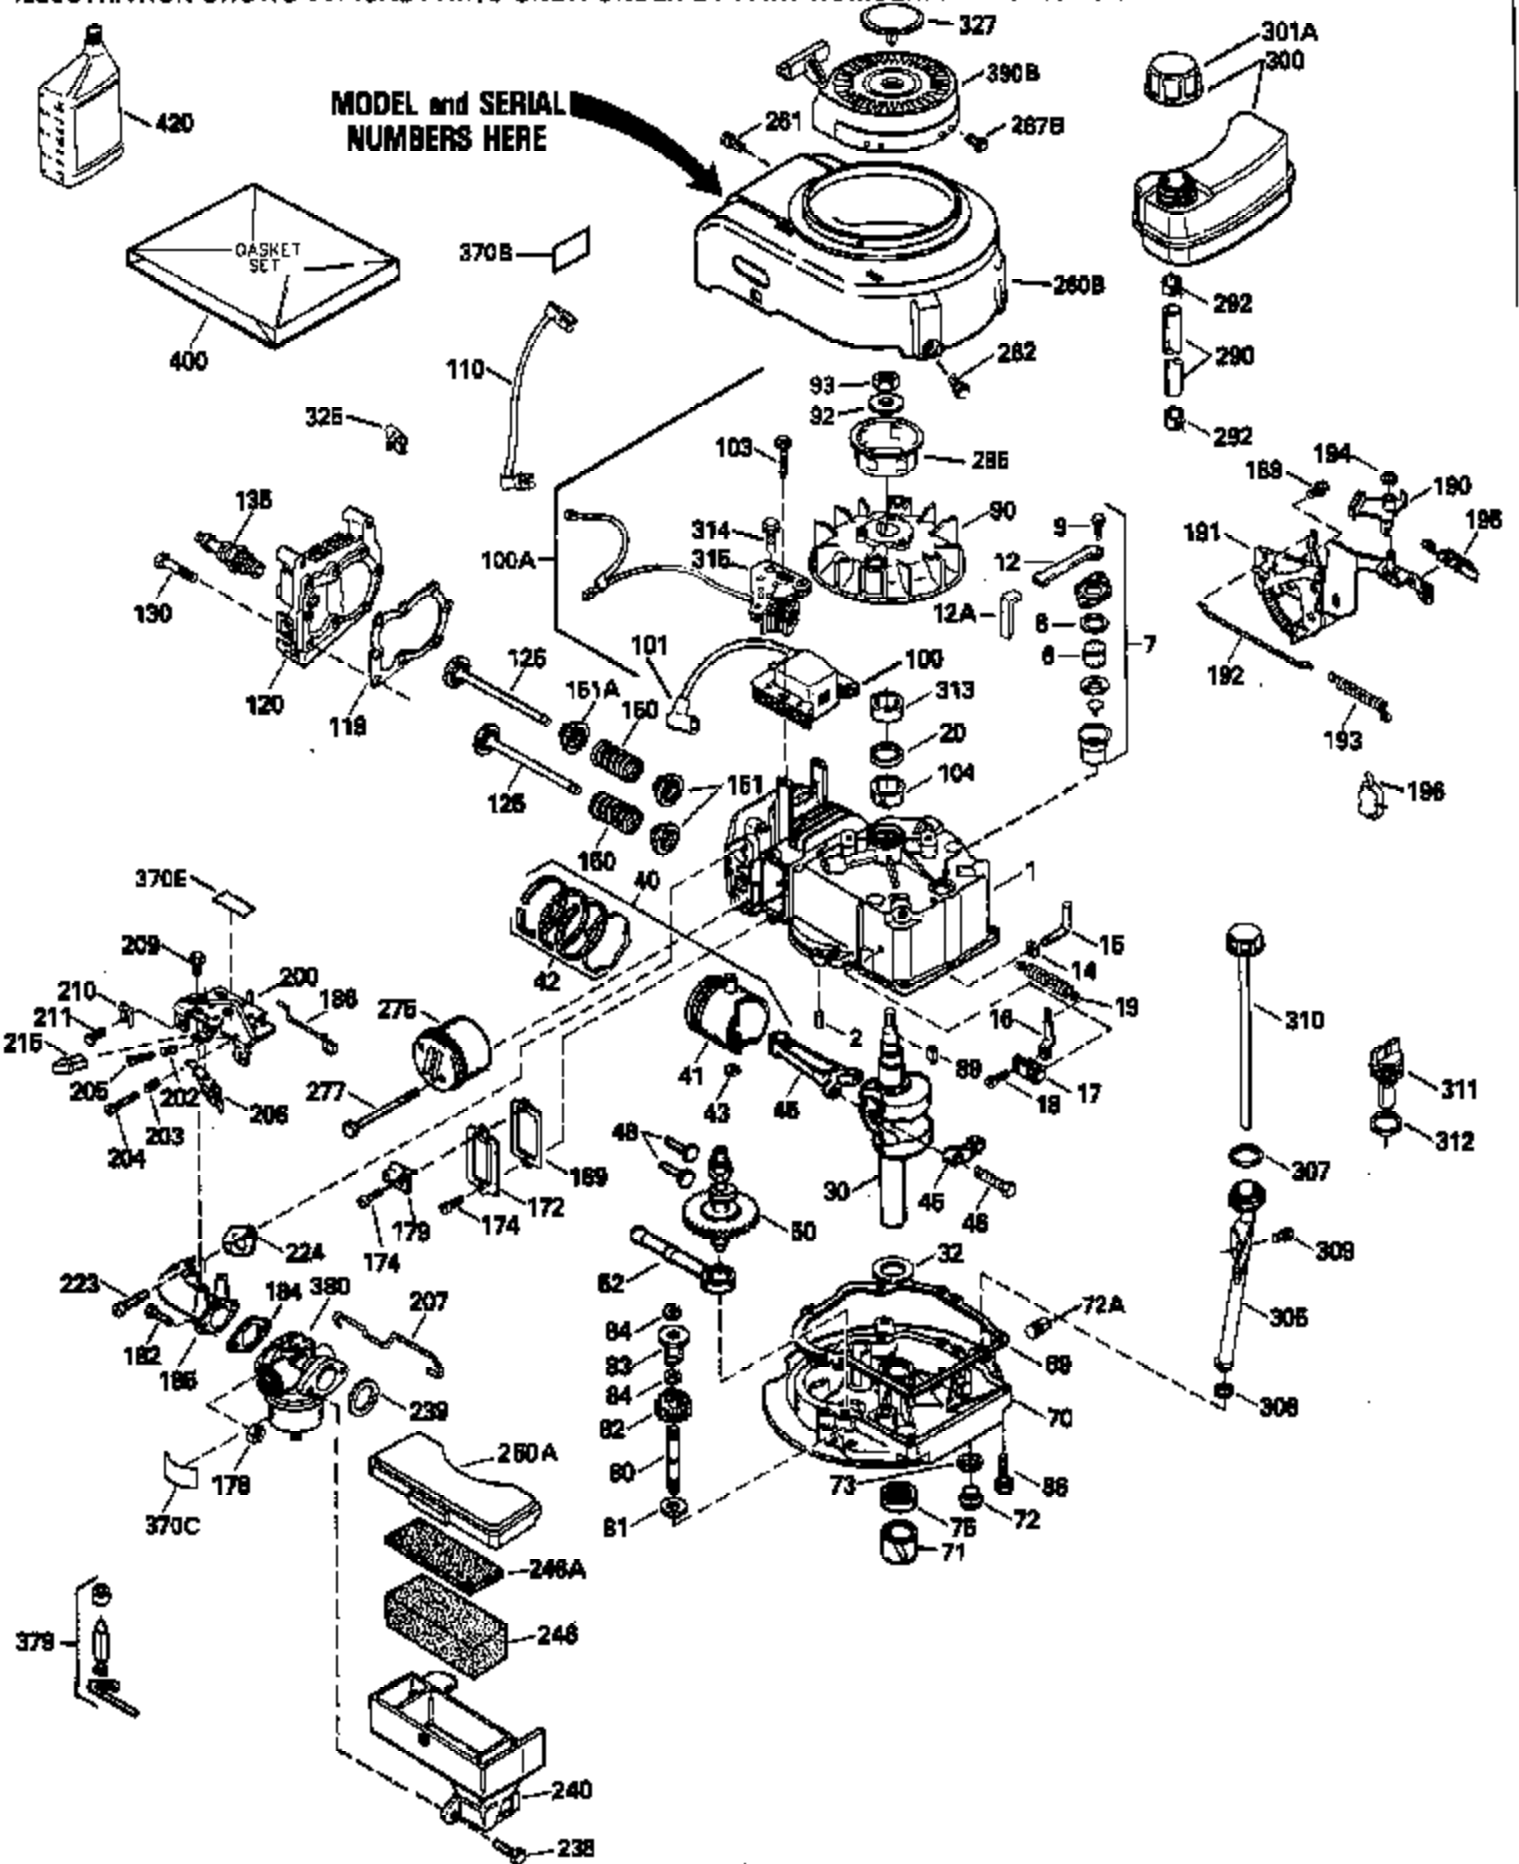

ILLUSTRATION SHOWS TYPICAL PARTS ONLY. ORDER BY PART NUMBER. PARTS NOT LISTED ARE SUPPLIED BY OEM.

Ref #	Part Number	Qty	Description
1	34975		Cylinder Ass'y. (Incl. 2, 8, 9 & 20) (2-1/2")
2	26727		Pin, Dowel
6	33734		Element, Breather
7	34214A		Breather Ass'y. (Incl. 6, 8, 9, 12 & 12A)
8	33735		* Gasket, Breather
9	30200		Screw, 10-24 x 9/16"
12	33886		Tube, Breather
14	28277		Washer
15	30589		Rod, Governor (Incl. 14)
16	31383A		Lever, Governor
17	31335		Clamp, Governor lever
18	650548		Screw, 8-32 x 5/16"
19	31361		Spring, Extension
20	32600		Seal, Oil
30	34463		Crankshaft Ass'y.
40	34514		Piston, Pin & Ring Set (Std.) (2-1/2" Bore)
40	34515		Piston, Pin & Ring Set (.010" OS)
40	34516		Piston, Pin & Ring Set (.020" OS)
41	32538B		Piston & Pin Ass'y. (Incl. 43)(Std.)(2-1/2")
41	32548B		Piston & Pin Ass'y. (Incl. 43) (.010" OS)
41	32549B		Piston & Pin Ass'y. (Incl. 43) (.020" OS)
42	28986		Ring Set (Std.) (2-1/2" Bore)
42	28987		Ring Set (.010" OS)
42	28988		Ring Set (.020" OS)
43	20381		Ring, Piston pin retaining
45	30963B		Rod Assy., Connecting (Incl. 46)
46	32610A		Bolt, Connecting rod
48	27241		Lifter, Valve
50	33148A		Camshaft
52	29914		Oil Pump Assy.
69	35261		* Gasket, Mounting flange
70	30571A		Flange Ass'y. (Incl. 72, 73, 75, 80 & 311)
72	30572		Plug, Oil drain (Incl. 73)
73	28833		* Drain Plug Gasket (Not req. W/plastic plug)
75	26208		Seal, Oil
80	30574		Shaft, Governor
81	30590A		Washer, Flat
82	30591		Gear Assy., Governor (Incl. 81)
83	30588A		Spool, Governor
84	29193		Ring, Retaining
86	650488		Screw, 1/4-20 x 1-1/4"
89	611004		Flywheel Key
90	611112		Flywheel
92	650815		Washer, Belleville
93	650816		Nut, Flywheel
100	730207		Magneto-to-Solid State Conversion Kit (Includes solid state module, solid state flywheel key, and instructions.)(Use as required on external ignition engines only.)
100	34443A		Solid State Assy.
103	650814		Screw, Torx T-15, 10-24 x 1"
110	34961		Ground Wire
119	29953C		* Gasket, Cylinder head
120	34335		Head, Cylinder
125	29313C		Exhaust Valve (Std.) (Incl. 151)
125	29315C		Exhaust Valve (1/32" OS) (Incl. 151)
126	29314B		Intake Valve (Std.) (Incl. 151)
126	29315C		Intake Valve (1/32" OS) (Incl. 151)