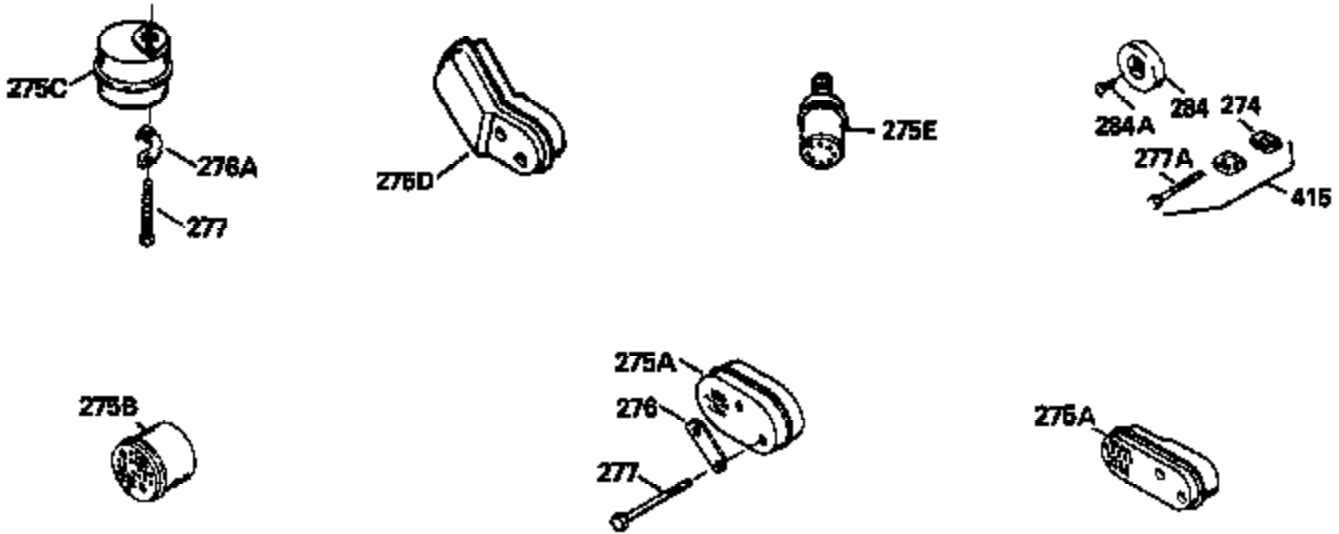

Ref #	Part Number	Qty	Description
189	650839		Screw, 1/4-20 x 3/8"
190	35831		Lever, Brake
191	35015B		Bracket Assy., S.E. Brake (Incl. 195)
194	32309		Ring, Retaining
195	610973		Terminal Assy.
274	26754A		* Gasket, Exhaust (Use as required)
277	650795		Screw, 1/4-20 x 2-1/4"
277A	30063		Screw, 1/4-20 x 1/2" (Use as required)
370F	34387		Decal, Instruction (Optional)
415	730162		Muffler Adap.Kit(Incl.274,277A)(Use a s req.)
430	730574		Debris Screen Kit (Incl. 370F,431-433)(Opt.)
431	35596		Screen, Debris (Optional)
432	35597		Bracket, Debris screen (Optional)
433	650910		Screw, 8-32 x 1/4" (Optional)