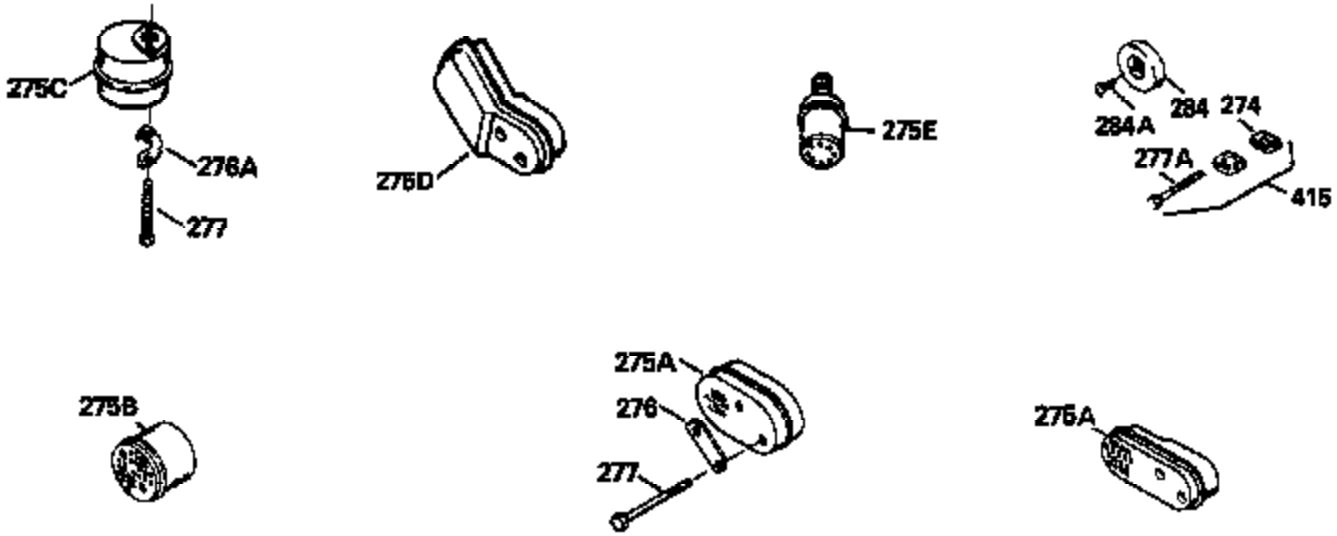

Ref #	Part Number	Qty	Description
189	650839		Screw, 1/4-20 x 3/8"
190	35831		Lever, Brake
191	35015B		Bracket Assy., S.E. Brake (Incl. 195)
194	32309		Ring, Retaining
195	610973		Terminal Assy.
274	26754A		* Gasket, Exhaust (Use as required)
277	650795		Screw, 1/4-20 x 2-1/4"
277A	30063		Screw, 1/4-20 x 1/2" (Use as required)
370F	34387		Decal, Instruction (Optional)
415	730162		Muffler Adap.Kit(Incl.274,277A)(Use a s req.)
430	730574		Debris Screen Kit (Incl. 370F,431-433)(Opt.)
431	35596		Screen, Debris (Optional)
432	35597		Bracket, Debris screen (Optional)
433	650910		Screw, 8-32 x 1/4" (Optional)